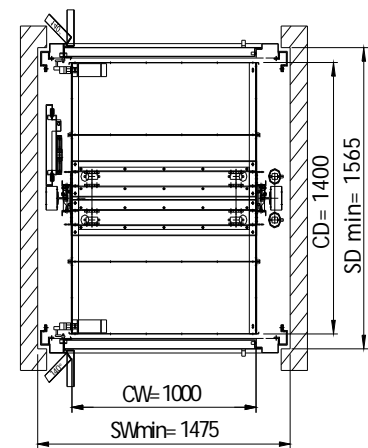

We supply, install and service Niche products that meet your specific needs.

NICHE LIFTS—Focus and expertise working uniquely for YOU on Niche Products.

Goods Lift

Model Type	Goods lift
Rated Load	300-1000kg capacity.
Rated Speed	0.1 m/s
Drive Type	Chain drive, machine above
Number of Stops	Up to 6 stops
Power Supply	415v, 3 phase, 50hz, 4-wire
Travel	Up to 15 metres
Pit	270 mm
Headroom	Door Height + 1300 mm
Car	Galvanised car with safety gear. Option of drop bar or lattice gate for car load protection.
Car Size	1000 wide x 1400 deep with single hinge doors, or 1275 wide x 1500 deep with double hinge doors. Car height 1200-2000. Note car protection restricts car internal depth and door opening widths. See layout data below.
Controls	Call and send buttons at each landing. Lift in use, car position indicator and door open buzzer at each landing.
Configuration	Single entry or through car.
Door Type	Single or double swing hinge doors on landings depending on the model. Galvanised finish. Shutter gates available on request.
Shaft Enclosure	Standard freestanding structure clad by others. Note structure requires horizontal ties to the building fabric.
Special Items	Light & socket in the machine room, lift arrival buzzer and lift out of use indicator.
Options	Stainless steel finishes Fire Rated Landing Doors Galvanised non fire rated shaft cladding Bespoke car sizes
Compliance	EC Machinery Directive 98/37/EC
Documentation	Owners guide issued on completion.

Landing Door Type	Car Internal Depth				Door Opening Width			
	With Drop Bar		With Lattice Gate		With Drop Bar		With Lattice Gate	
	Front Opening	Through Car	Front Opening	Through Car	Front Opening	Through Car	Front Opening	Through Car
Single Hinge Door	1350	1300	1275		950		900	
Double Hinge Door	1450	1400	1400		1225		1150	