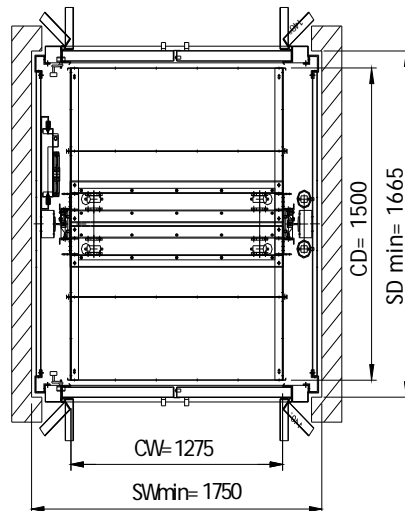

We supply, install and service Niche products that meet your specific needs.

NICHE LIFTS—Focus and expertise working uniquely for YOU on Niche Products.

Goods Lift

Model Type	Goods lift
Rated Load	300-1000kg capacity.
Rated Speed	0.1 m/s
Drive Type	Chain drive, machine above
Number of Stops	Up to 6 stops
Power Supply	415v, 3 phase, 50hz, 4-wire
Travel	Up to 15 metres
Pit	270 mm
Headroom	Door Height + 1300 mm
Car	Galvanised car with safety gear. Option of drop bar or lattice gate for car load protection.
Car Size	1000 wide x 1400 deep with single hinge doors, or 1275 wide x 1500 deep with double hinge doors. Car height 1200-2000. Note car protection restricts car internal depth and door opening widths. See layout data below.
Controls	Call and send buttons at each landing. Lift in use, car position indicator and door open buzzer at each landing.
Configuration	Single entry or through car.
Door Type	Single or double swing hinge doors on landings depending on the model. Galvanised finish. Shutter gates available on request.
Shaft Enclosure	Standard freestanding structure clad by others. Note structure requires horizontal ties to the building fabric.
Special Items	Light & socket in the machine room, lift arrival buzzer and lift out of use indicator.
Options	Stainless steel finishes Fire Rated Landing Doors Galvanised non fire rated shaft cladding Bespoke car sizes
Compliance	EC Machinery Directive 98/37/EC
Documentation	Owners guide issued on completion.

Landing Door Type	Car Internal Depth				Door Opening Width			
	With Drop Bar		With Lattice Gate		With Drop Bar		With Lattice Gate	
	Front Opening	Through Car	Front Opening	Through Car	Front Opening	Through Car	Front Opening	Through Car
Single Hinge Door	1350	1300	1275		950		900	
Double Hinge Door	1450	1400	1400		1225		1150	