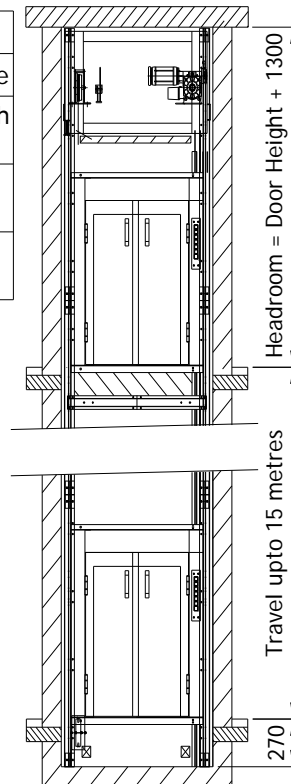

We supply, install and service Niche products that meet your specific needs.

NICHE LIFTS—Focus and expertise working uniquely for YOU on Niche Products.

Goods Lift

Model Type	Goods lift
Rated Load	300-1000kg capacity.
Rated Speed	0.1 m/s
Drive Type	Chain drive, machine above
Number of Stops	Up to 6 stops
Power Supply	415v, 3 phase, 50hz, 4-wire
Travel	Up to 15 metres
Pit	270 mm
Headroom	Door Height + 1300 mm
Car	Galvanised car with safety gear. Option of drop bar or lattice gate for car load protection.
Car Size	1000 wide x 1400 deep with single hinge doors, or 1275 wide x 1500 deep with double hinge doors. Car height 1200-2000. Note car protection restricts car internal depth and door opening widths. See layout data below.
Controls	Call and send buttons at each landing. Lift in use, car position indicator and door open buzzer at each landing.
Configuration	Single entry or through car.
Door Type	Single or double swing hinge doors on landings depending on the model. Galvanised finish. Shutter gates available on request.
Shaft Enclosure	Standard freestanding structure clad by others. Note structure requires horizontal ties to the building fabric.
Special Items	Light & socket in the machine room, lift arrival buzzer and lift out of use indicator.
Options	Stainless steel finishes Fire Rated Landing Doors Galvanised non fire rated shaft cladding Bespoke car sizes
Compliance	EC Machinery Directive 98/37/EC
Documentation	Owners guide issued on completion.

Landing Door Type	Car Internal Depth				Door Opening Width			
	With Drop Bar		With Lattice Gate		With Drop Bar		With Lattice Gate	
	Front Opening	Through Car	Front Opening	Through Car	Front Opening	Through Car	Front Opening	Through Car
Single Hinge Door	1350	1300	1275		950		900	
Double Hinge Door	1450	1400	1400		1225		1150	