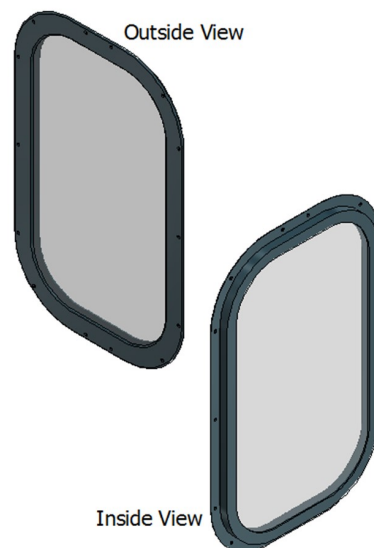

Through Fix Windows

Through Fix Windows are a cost effective and well proven means of providing light and ventilation for a wide variety of boats.

Through Fix Windows are suited to various hull thickness and the window is fixed directly into the superstructure or hull.

A variety of toughened glazing is available for the Through Fix Windows, ranging from 4mm Single pane to Double Glazed or Laminated units.

There are a range of finishes available, from powder coating in a colour of your choice to a silver satin anodised finish or a combination of both.

Key Points:

- Variety of Glazing Options
- Variety of Finishes Available
- Mitred or radius Corners
- Variety of available Radius

Through Fix Window Frame Technical Data

| | | | | | | |
|-----------------------|-----------------------|---|---|---|------------------------------|--------------------|
| Series 2—Light | 02_01 |  | O/A Size: 37.5mm x 16.6mm | Radius: 60mm+ | Glass: 4mm-8mm | |
| | 02_02 |  | O/A Size: 35.7mm x 30.4mm | Radius: 60mm+ | Glass: 4mm-8mm | |
| | 02_05 |  | O/A Size: 36mm x 31mm | Radius: 50mm+ | Glass: 18mm-20mm | |
| | Series 4—Mid | 04_01 |  | O/A Size: 42.3mm x 21.8mm | Radius: 70mm+ | Glass: 4mm-10mm |
| | | 04_02 |  | O/A Size: 42.3mm x 40.8mm | Radius: 70mm+ | Glass: 4mm-10mm |
| | | 04-12 |  | O/A Size: 42.3mm x 40.8mm | Radius: 70mm+ | Glass: 20mm-26mm |
| | Series 3—Light | 03_01 |  | O/A Size: 39.5mm x 22.5mm | Radius: 80mm+ | Glass: 4mm-8mm |
| | | 03_02 |  | O/A Size: 39.5mm x 37.5mm | Radius: 80mm+ | Glass: 4mm-8mm |
| | | Series 5—Light | 05_01 |  | O/A Size: 39.5mm x 22.5mm | Radius: 80mm+ |
| 05_02 | | |  | O/A Size: 39.5mm x 37.5mm | Radius: 50mm+ | Glass: 4mm-8mm |
| Series 8—Heavy | | | 08_01 |  | O/A Size: 53mm x 29mm | Radius: 90mm-110mm |
| | | 08_02 |  | O/A Size: 53mm x 55mm | Radius: 90mm-110mm | Glass: 8mm-15mm |