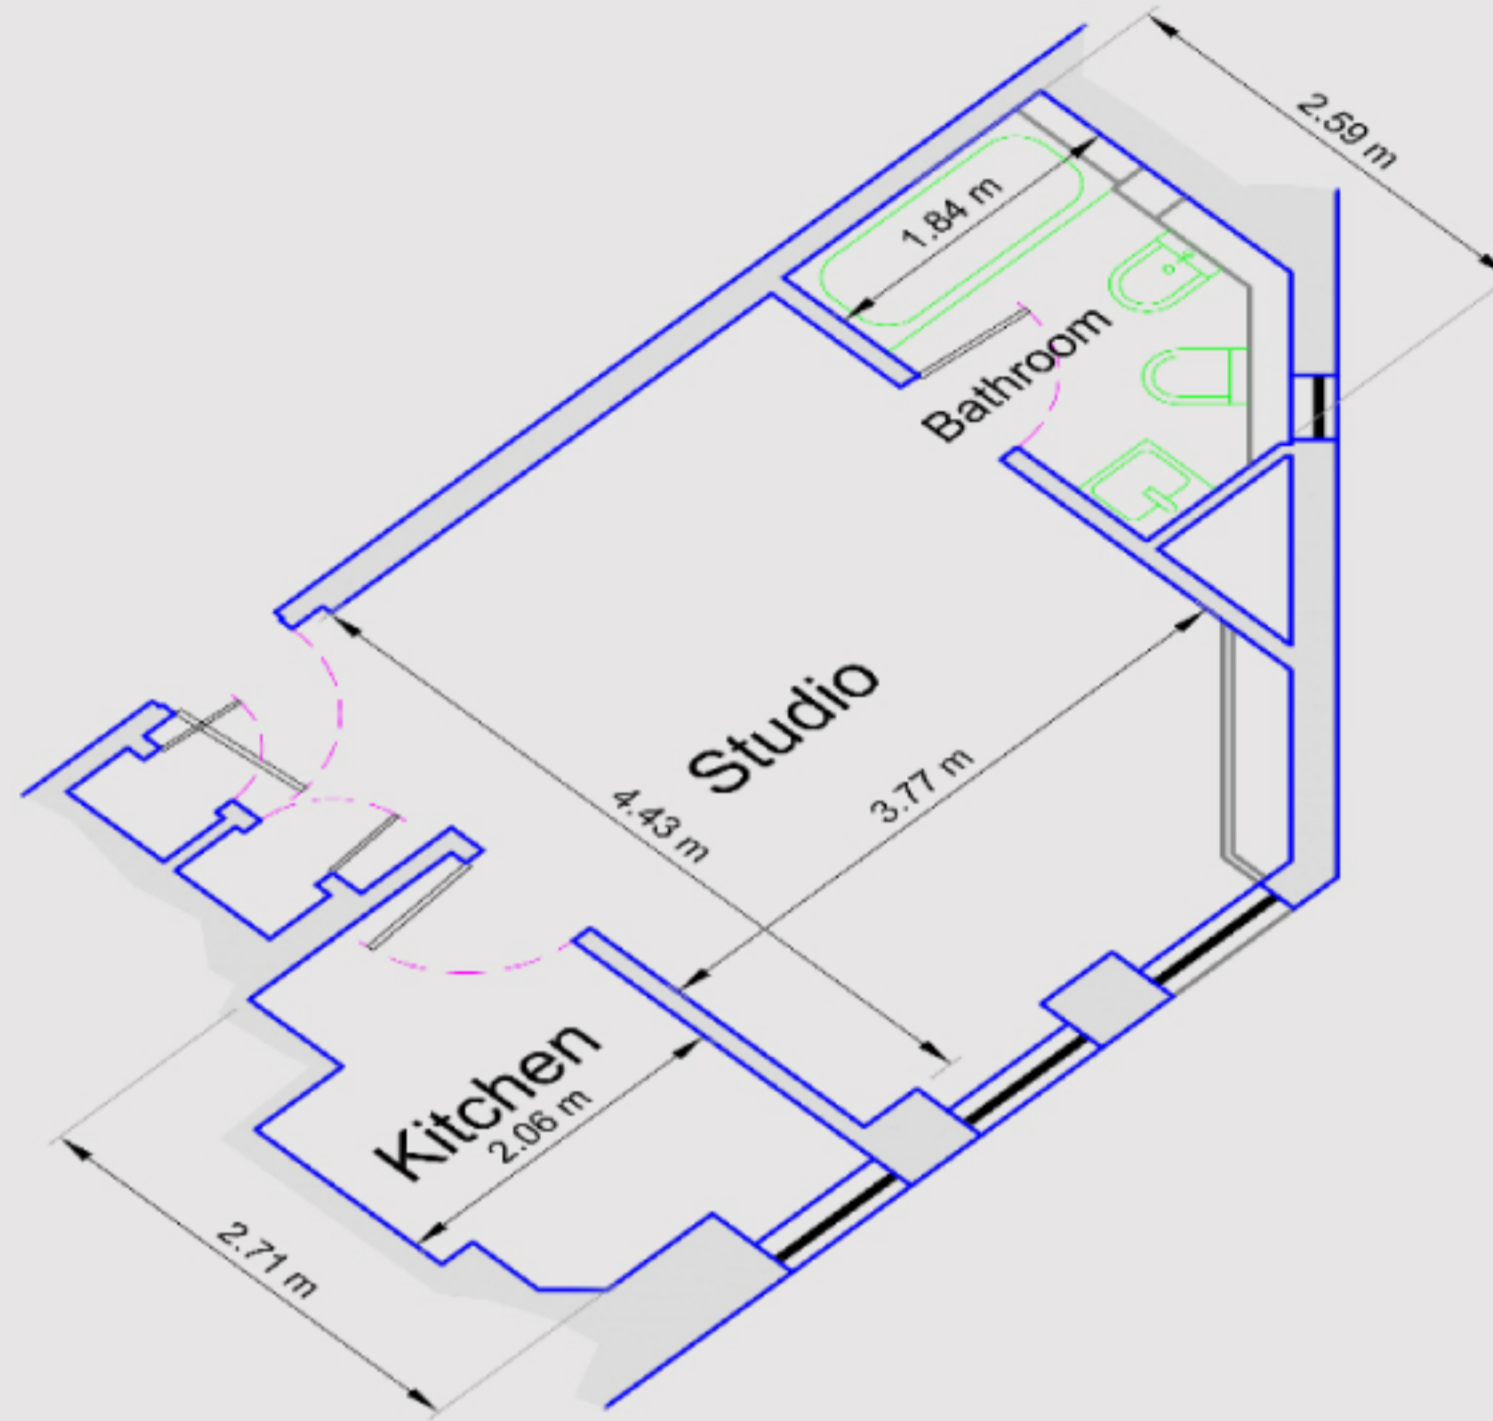

Arlington House Apartments Apartment size Guideline

Standard studio

Internal floor area ~ 29.27 sq. metres,
315 sq. feet

Notes: Do not scale drawing. All measurements to be checked on site
Rev. B

Chartwell 11 College Park
Peterborough
Cambridgeshire, PE1 4AW
Tel: +44 (0)1733 341825 Fax: +44(0)1733 341924

drwg title Flat 2D~ Sketch Plan
project **Arlington House**
Arlington Street, London

date	8 Jun 2010	scale	1:50 @ A3
drawn	DIB	nr	F2D / 21

Superior Studio

Internal floor area ~ 43.93 sq. metres,
472 sq. feet

Notes: Do not scale drawing. All measurements to be checked on site
Rev. B

Chartwell 11 College Park
Peterborough
Cambridgeshire, PE1 4AW
Tel: +44 (0)1733 341825 Fax: +44(0)1733 341924

drwg title Flat 72~ Sketch Plan
project **Arlington House**
Arlington Street, London

date	7 May 2010	scale	1:50 @ A3
drawn	DIB	nr	F72 / 21