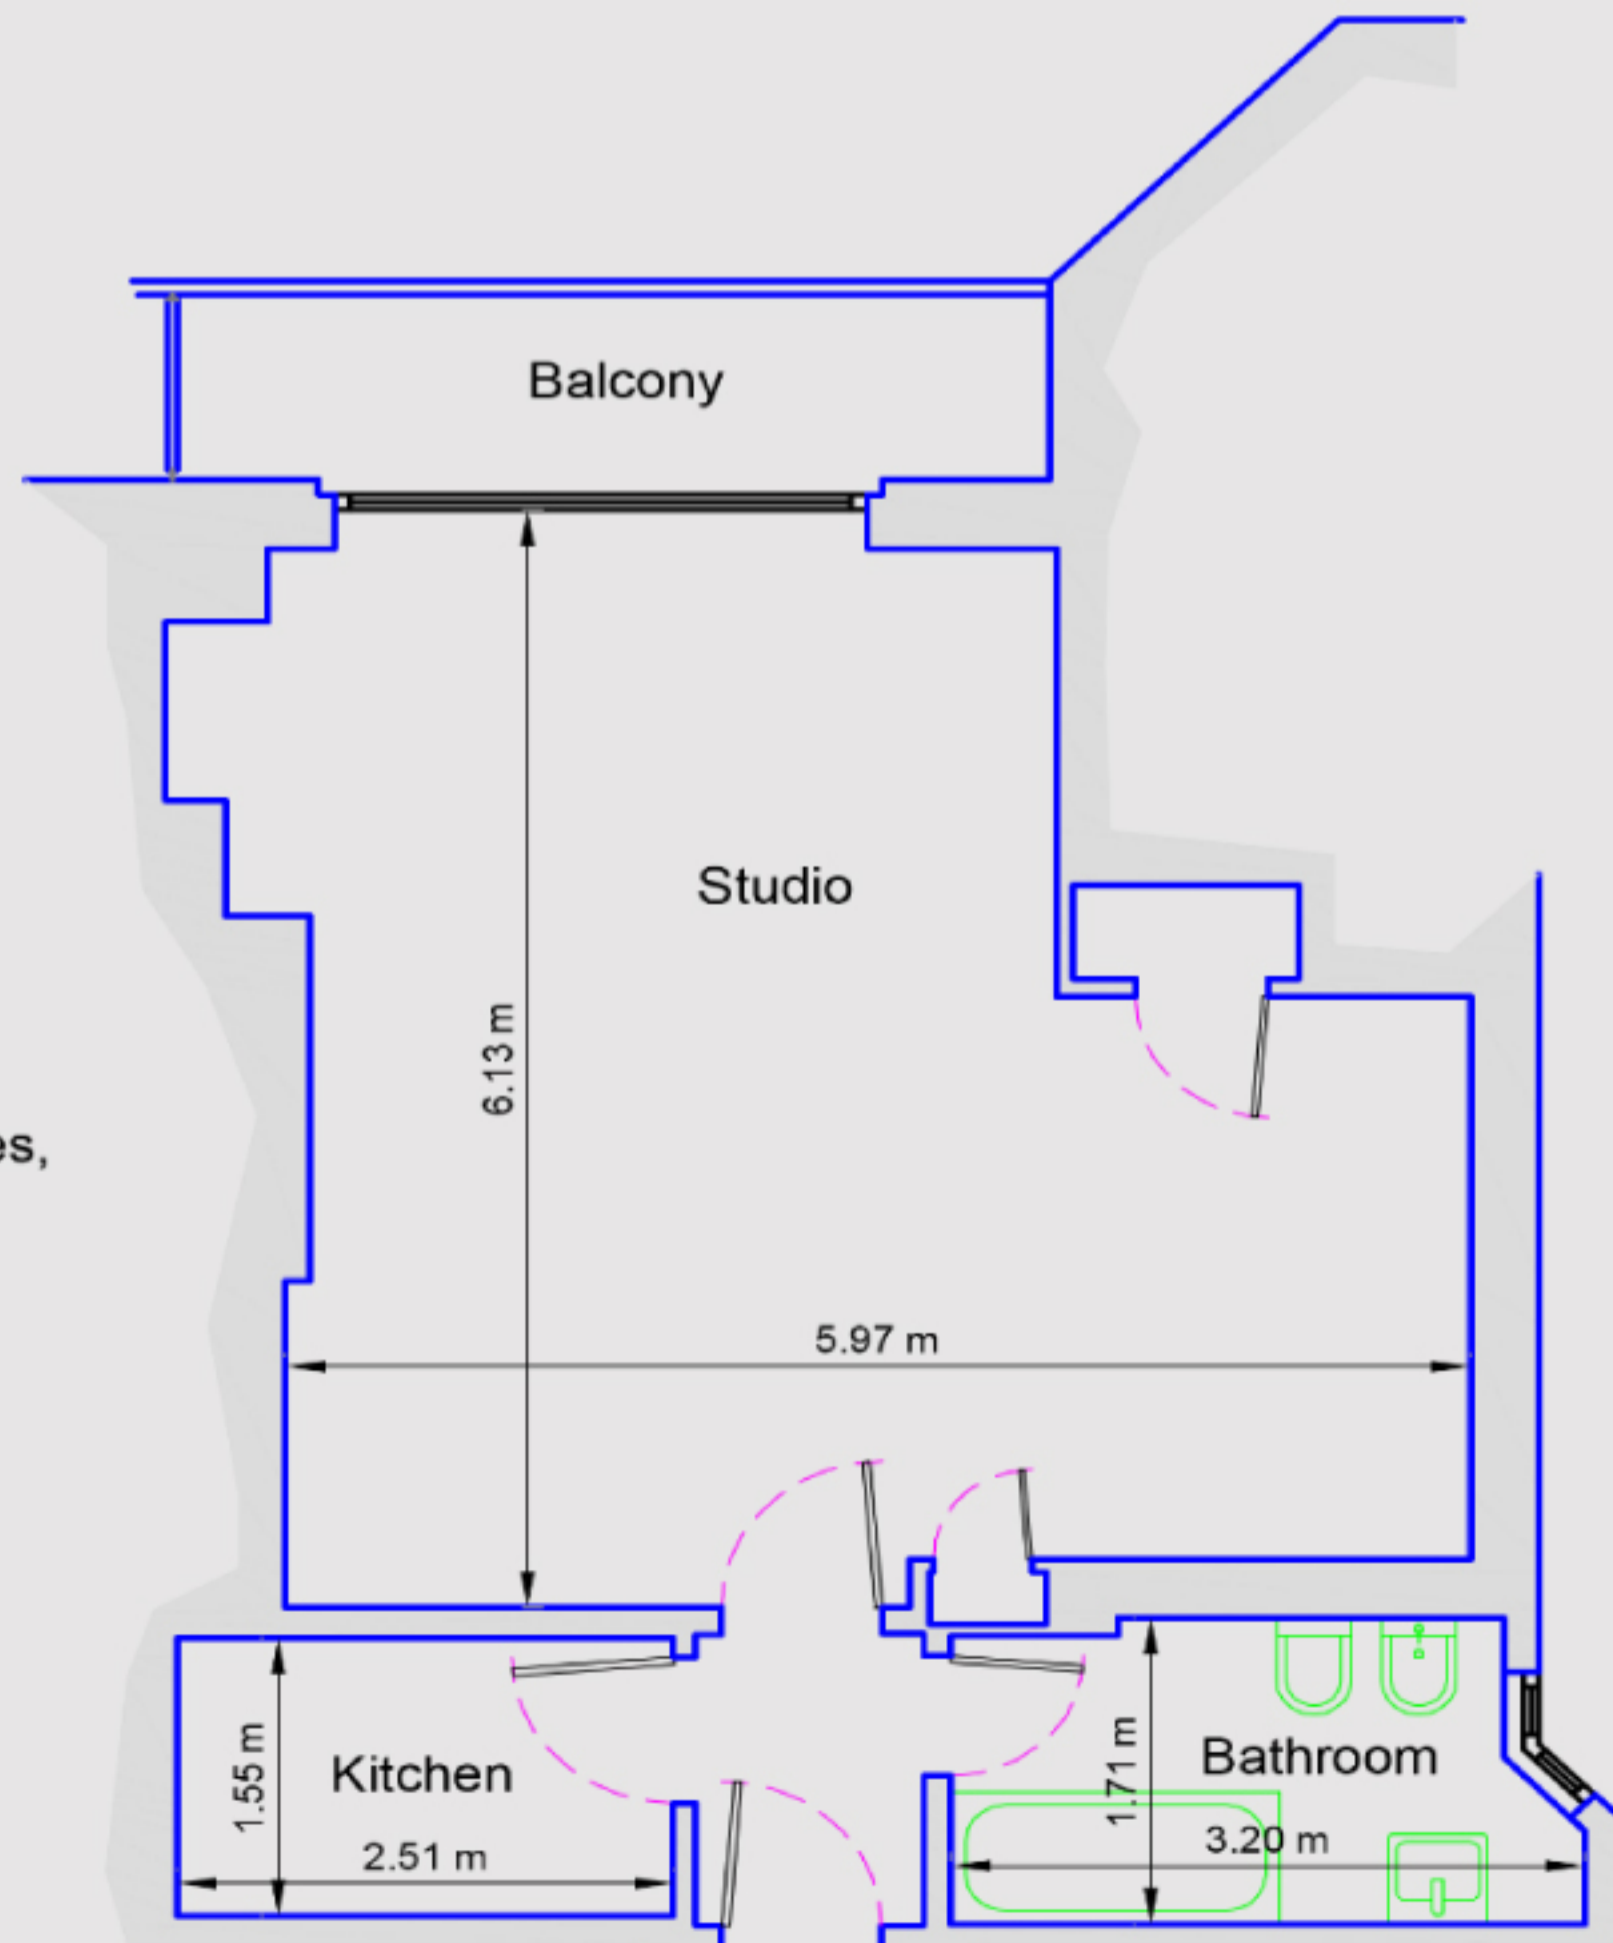

Arlington House Apartments Apartment size Guideline

Standard studio

Internal floor area ~ 29.27 sq. metres,
315 sq. feet

Notes: Do not scale drawing. All measurements to be checked on site
Rev. B

Chartwell 11 College Park
Peterborough
Cambridgeshire, PE1 4AW
Tel: +44 (0)1733 341825 Fax: +44(0)1733 341924

drwg title Flat 2D~ Sketch Plan
project **Arlington House**
Arlington Street, London

date	8 Jun 2010	scale	1:50 @ A3
drawn	DIB	nr	F2D / 21

Superior Studio

Internal floor area ~ 43.93 sq. metres,
472 sq. feet

Notes: Do not scale drawing. All measurements to be checked on site
Rev. B

Chartwell 11 College Park
Peterborough
Cambridgeshire, PE1 4AW
Tel: +44 (0)1733 341825 Fax: +44(0)1733 341924

drwg title Flat 72~ Sketch Plan
project **Arlington House**
Arlington Street, London

date	7 May 2010	scale	1:50 @ A3
drawn	DIB	nr	F72 / 21