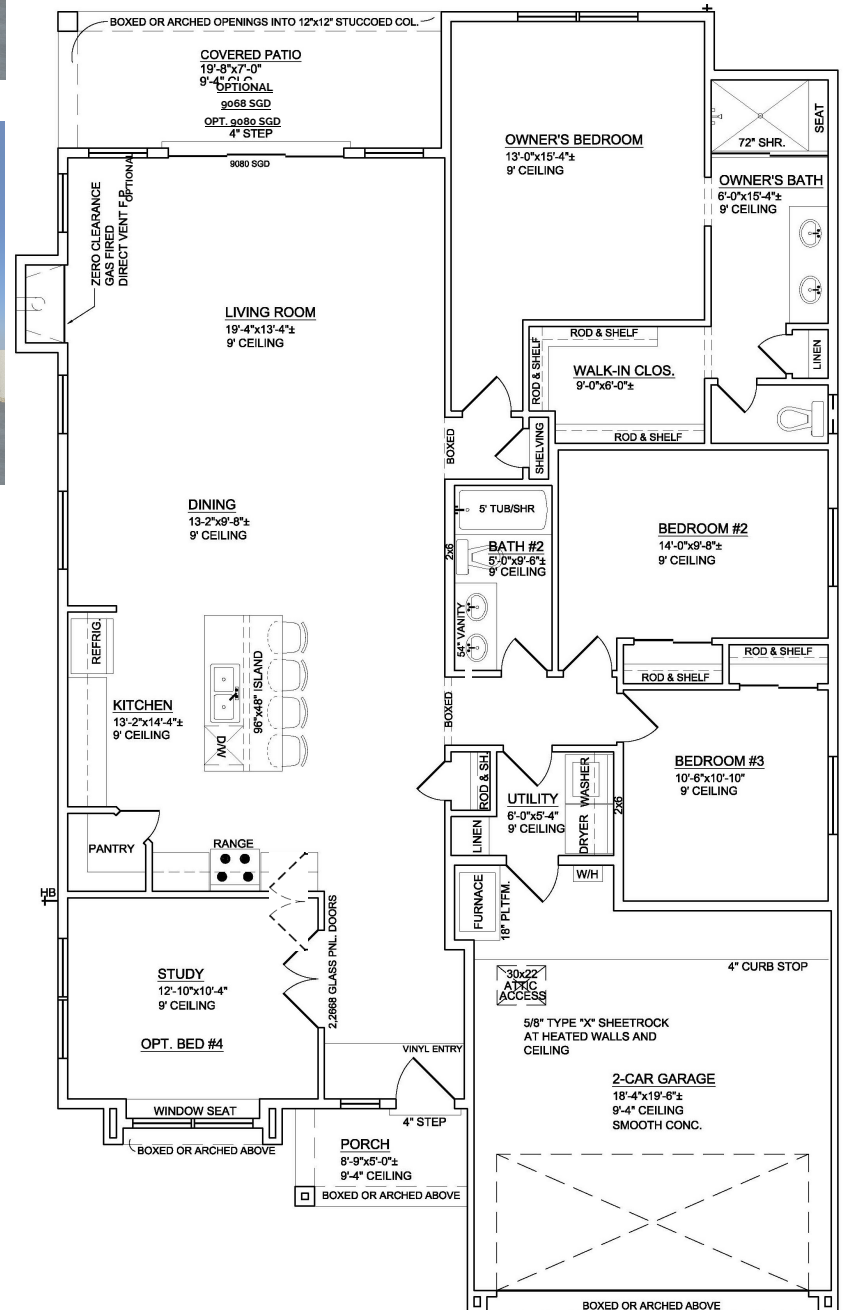

Front Elevation - Contemporary

Front Elevation - Tuscan

Javelina

1893 Square Feet

Volterra

OPT. BEDROOM #4 PLAN

7.19.19

All square footage is approximate. Renderings are conceptions and may vary slightly from actual home. Windows may vary with exterior design. Homes may be built reverse of plans shown, depending on site conditions. Minor architectural changes may be made from time to time at the option of the builder. Model homes may feature upgrade options at additional expense. Pricing, included features and available floor plans subject to change without notice or obligation. Please consult your Sales Professional for details.