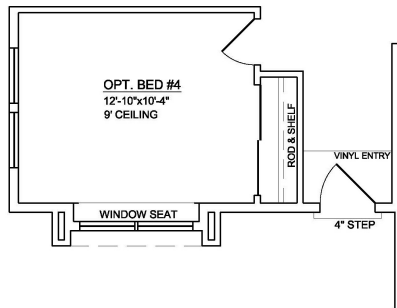

Front Elevation - Contemporary

Front Elevation - Tuscan

Javelina

1893 Square Feet

Volterra

OPT. BEDROOM #4 PLAN

7.19.19

All square footage is approximate. Renderings are conceptions and may vary slightly from actual home. Windows may vary with exterior design. Homes may be built reverse of plans shown, depending on site conditions. Minor architectural changes may be made from time to time at the option of the builder. Model homes may feature upgrade options at additional expense. Pricing, included features and available floor plans subject to change without notice or obligation. Please consult your Sales Professional for details.