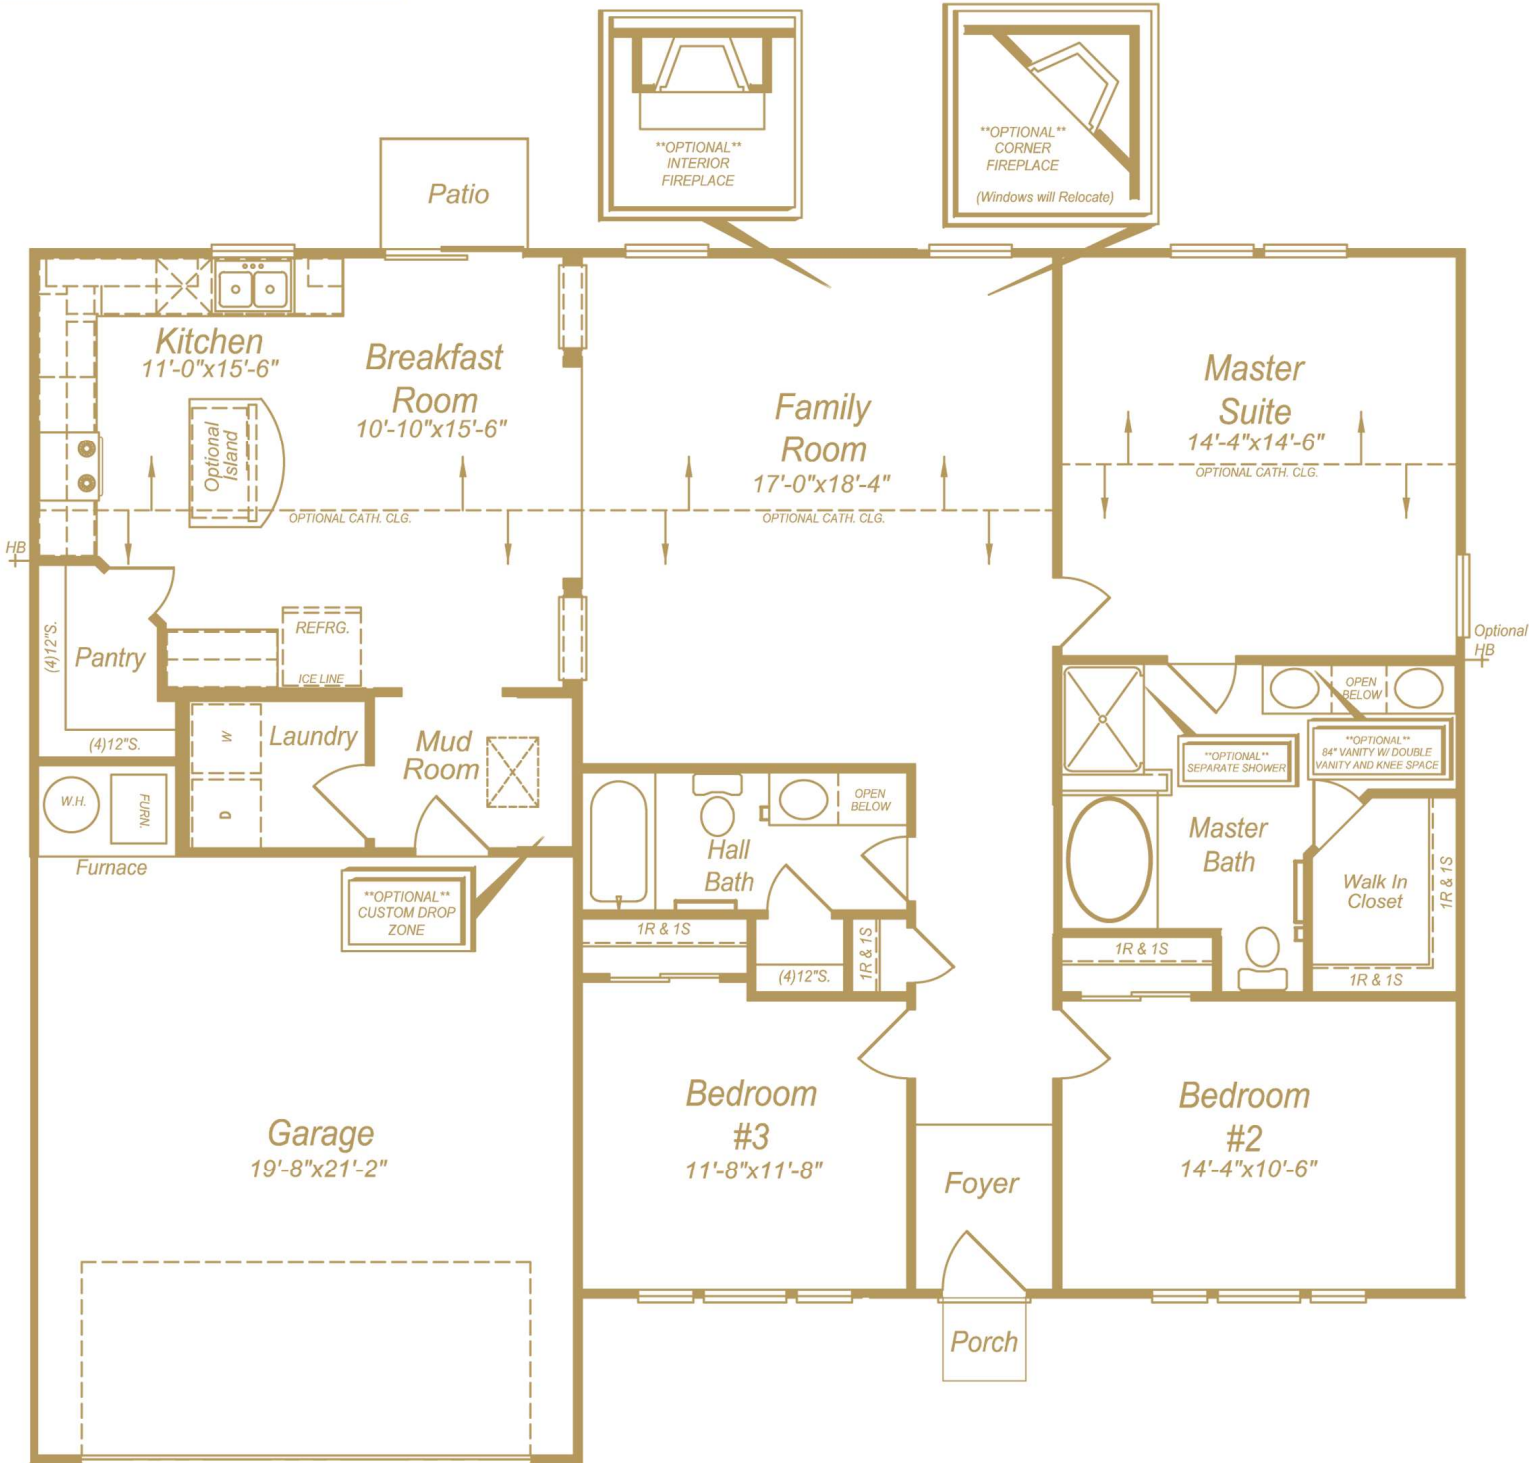

Elevation Scheme 4

BEACON BUILDERS

The 1608 at

Woodland Parks

Columbus, Indiana

# Main Floorplan