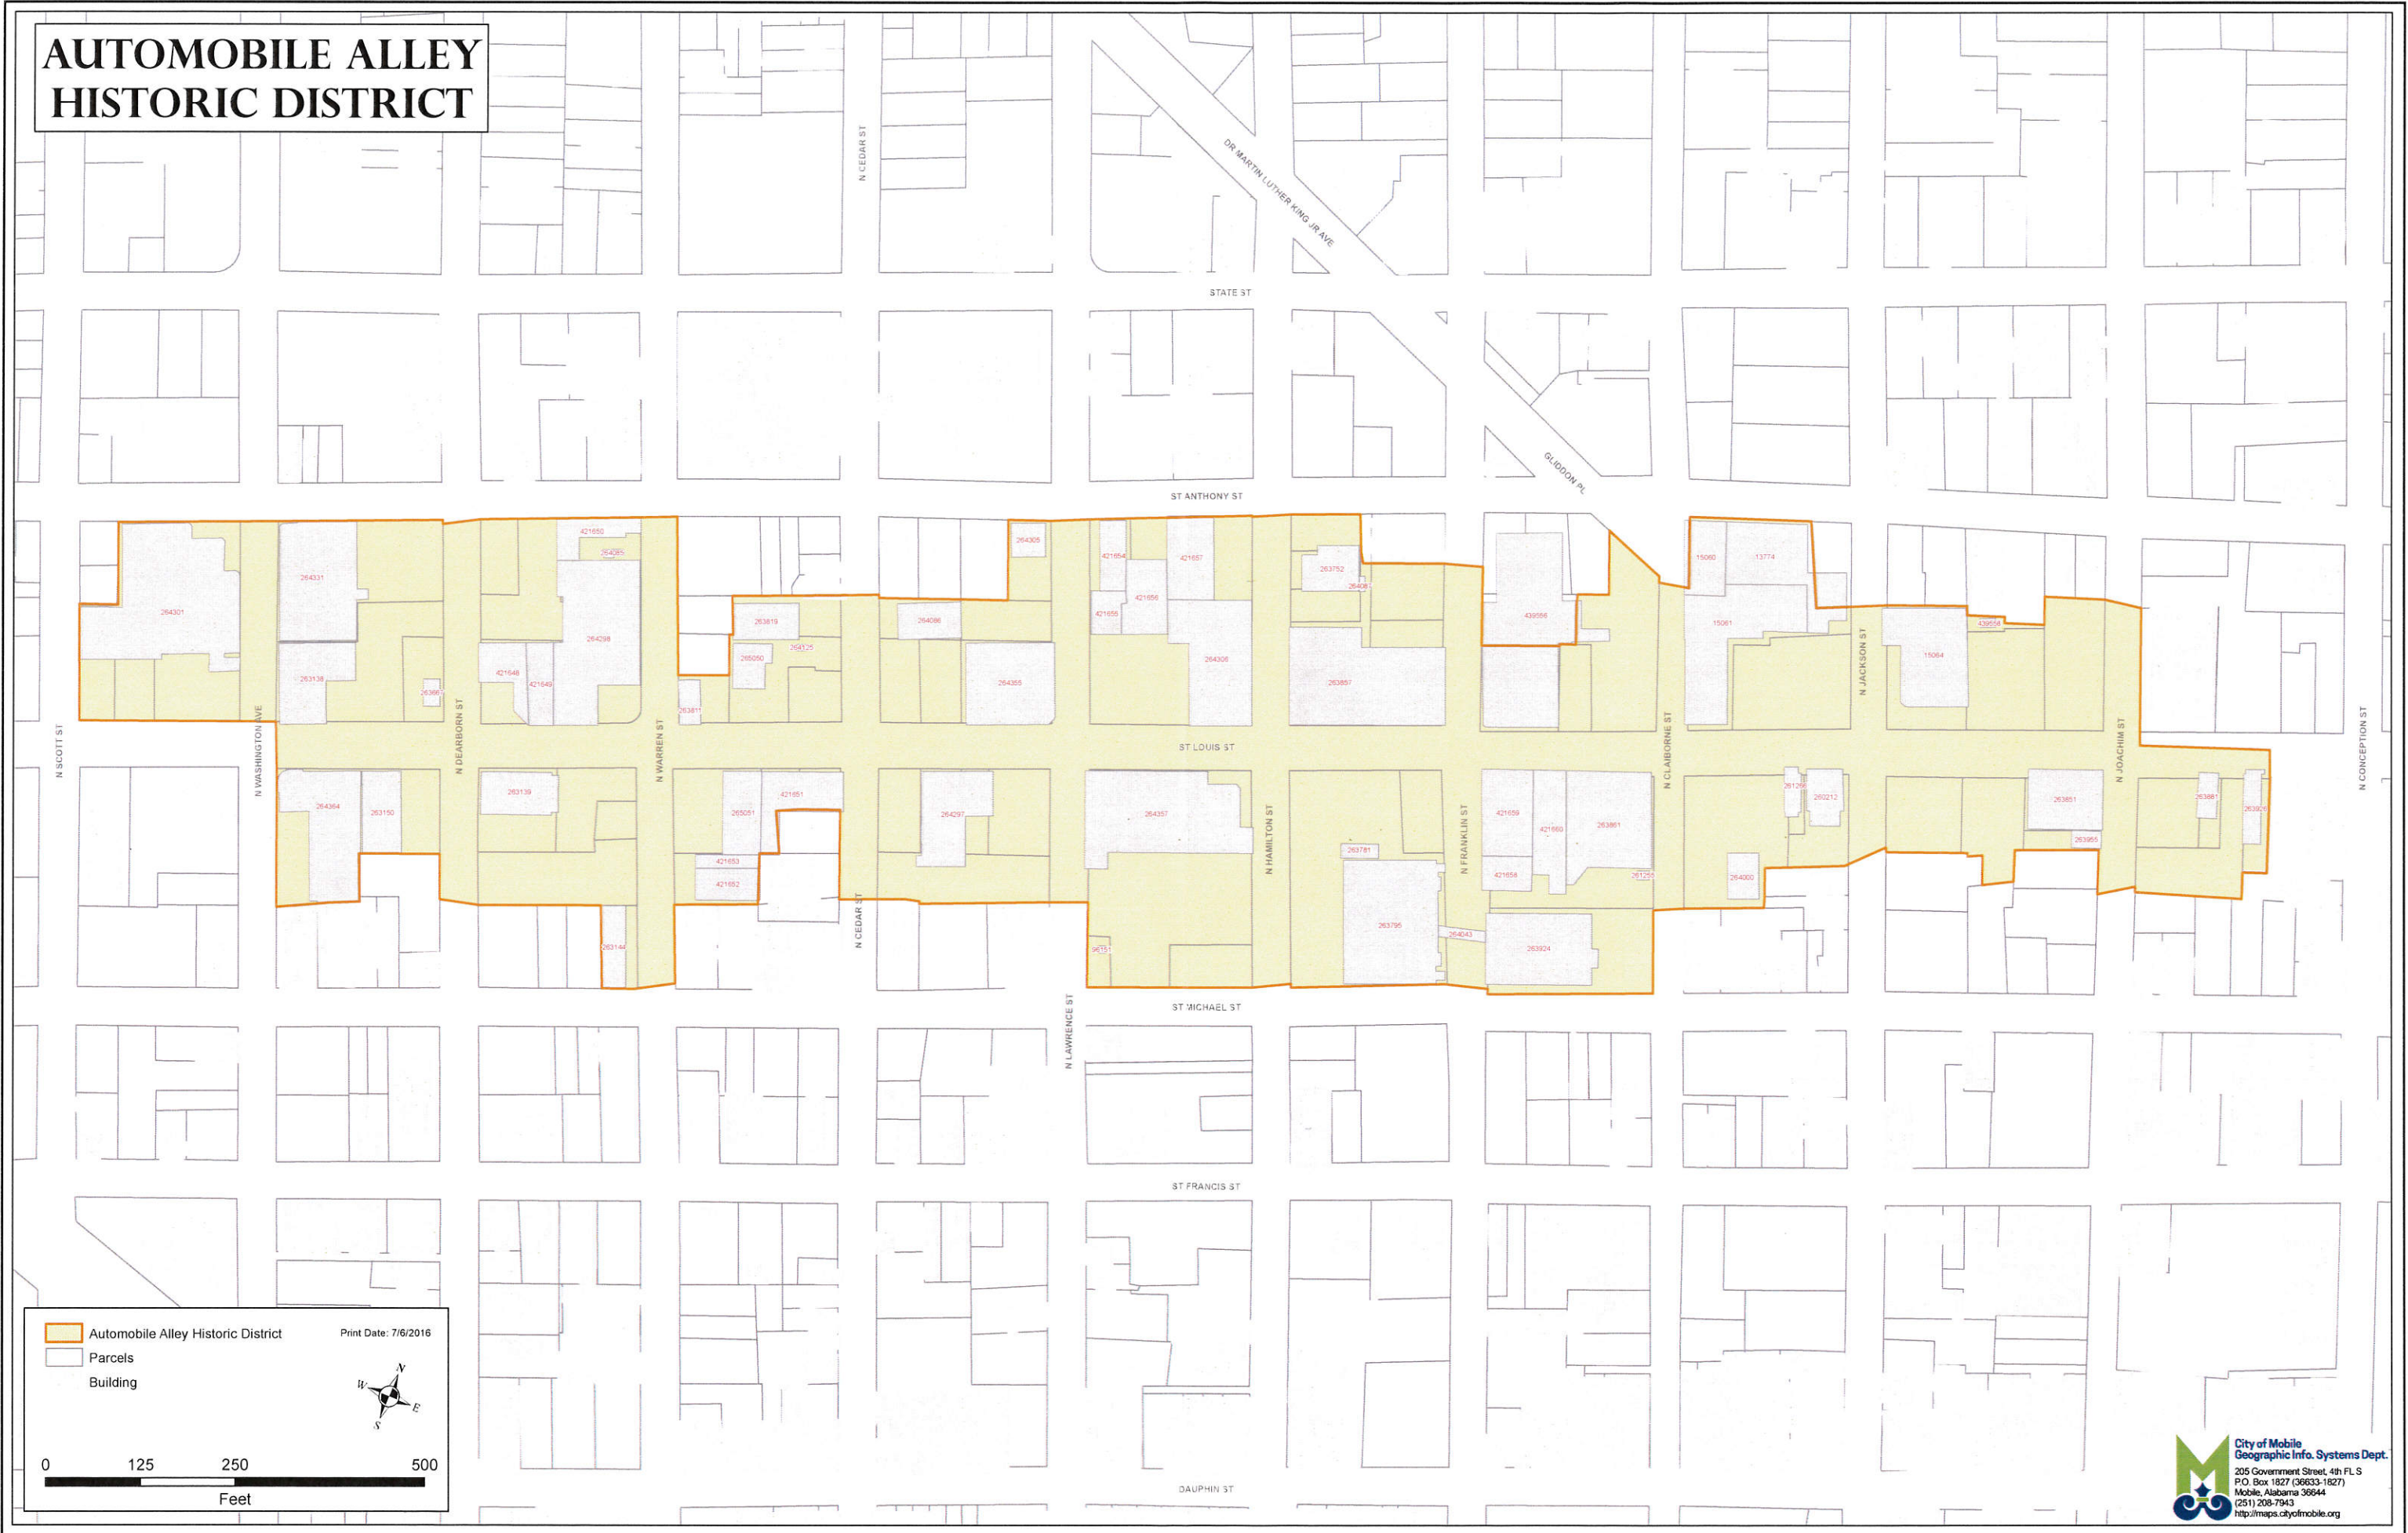

# AUTOMOBILE ALLEY HISTORIC DISTRICT

Automobile Alley Historic District  
 Parcels  
 Building

Print Date: 5/11/2016

0      125      250      500  
 Feet

**City of Mobile**  
**Geographic Info. Systems Dept.**  
 205 Government Street, 4th FL S  
 P.O. Box 1827 (36633-1827)  
 Mobile, Alabama 36644  
 (251) 208-7943  
<http://maps.cityofmobile.org>

# AUTOMOBILE ALLEY HISTORIC DISTRICT

Automobile Alley Historic District

Parcels

Building

Print Date: 7/6/2016

0      125      250      500

Feet