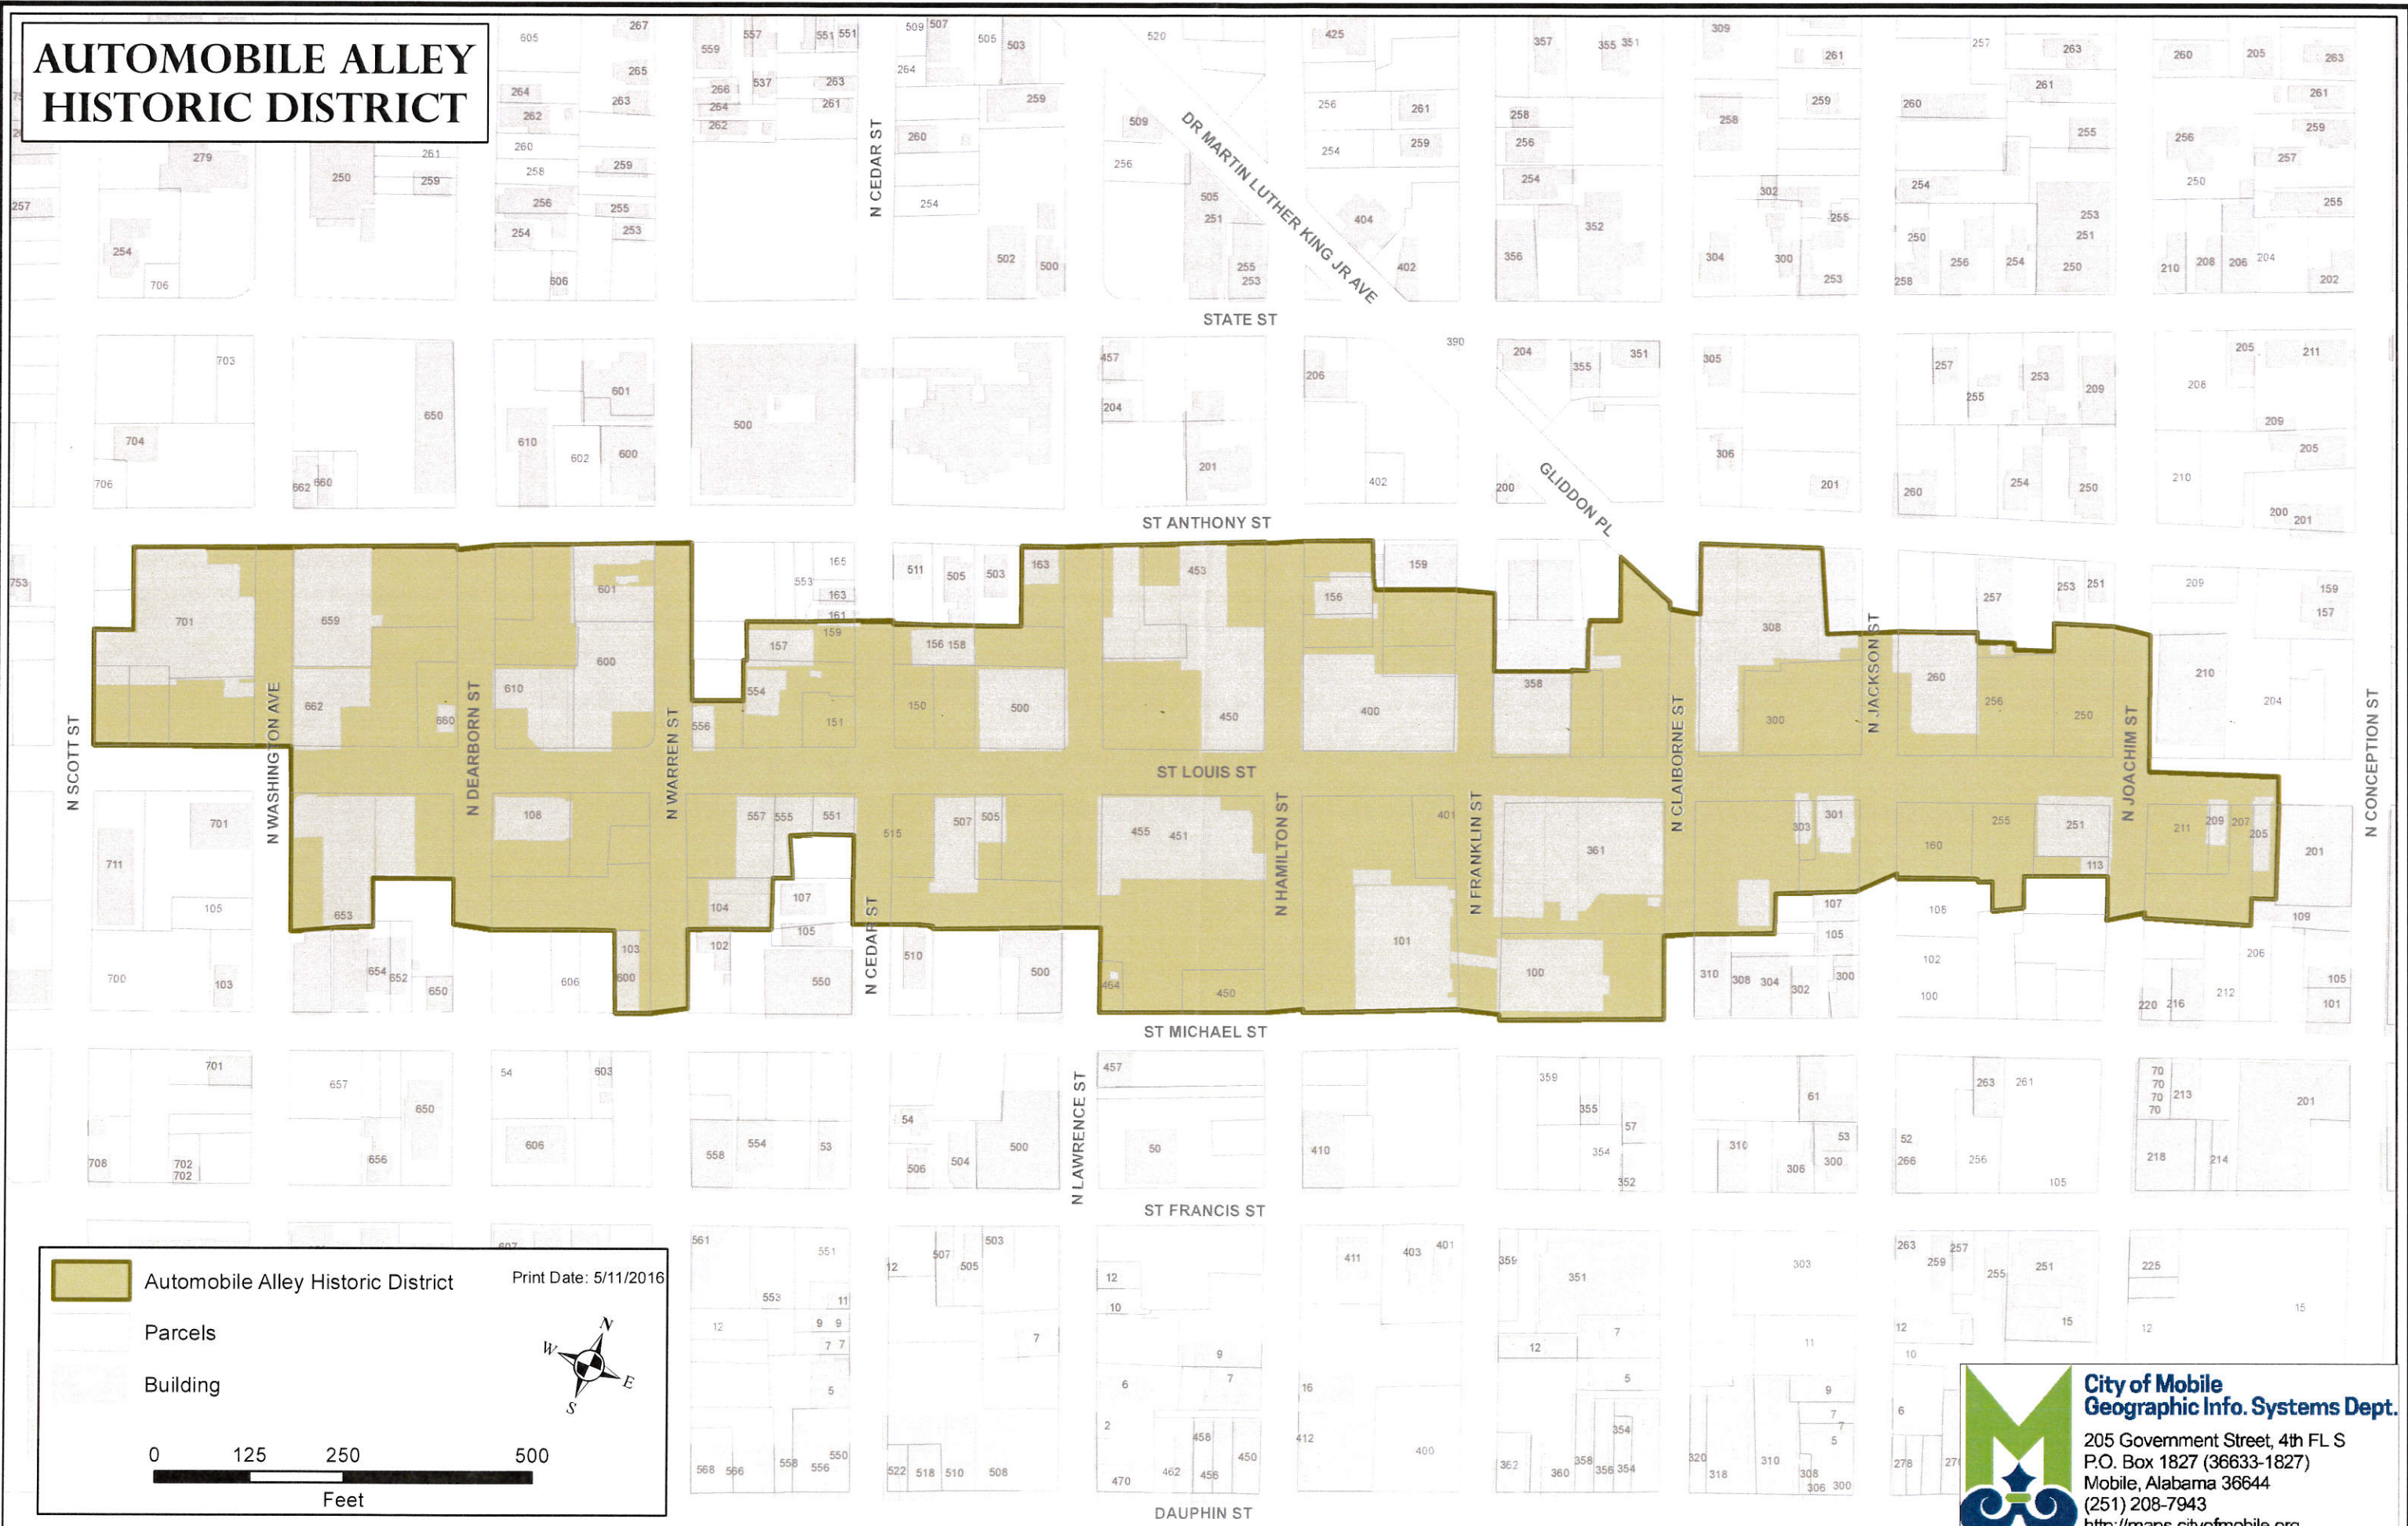

# AUTOMOBILE ALLEY HISTORIC DISTRICT

Automobile Alley Historic District  
 Parcels  
 Building

Print Date: 5/11/2016

0      125      250      500  
 Feet

**City of Mobile**  
**Geographic Info. Systems Dept.**  
 205 Government Street, 4th FL S  
 P.O. Box 1827 (36633-1827)  
 Mobile, Alabama 36644  
 (251) 208-7943  
<http://maps.cityofmobile.org>

# AUTOMOBILE ALLEY HISTORIC DISTRICT

Automobile Alley Historic District

Parcels

Building

Print Date: 7/6/2016

0      125      250      500

Feet