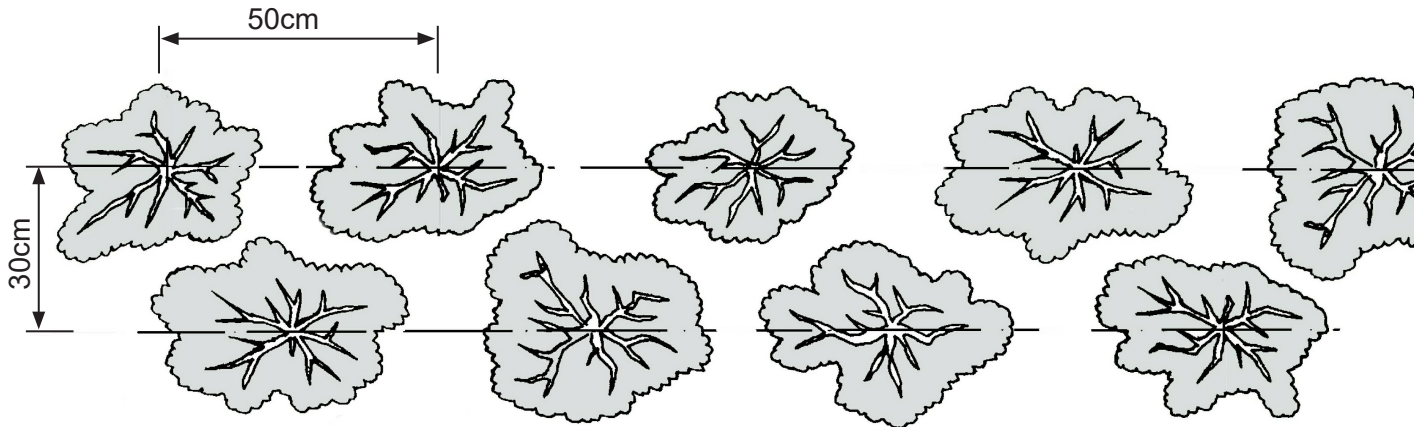

Native Hedging

Available 3rd week in November to March.

We offer a mixed hedging at a per metre price. They are based on a planted hedge as double staggered rows at 4 plants per metre having a 30cm gap between the centres of rows.

Mixed native hedge

A mix of 6 plant species based on thorn (Hawthorn) for 60% of the mix and 4 others which are suited to your soil, position and light conditions e.g. Field Maple, Dogwood, Hazel, Dog Rose, Blackthorn, Dogwood, Wild Privet, Guelder Rose, Crab Apple and Alder

Price per metre (Guards extra)

	100m+	25-100m	1-24m
40-60cm	£4.45	£5.15	£5.35
60-80cm	£5.95	£6.35	£6.75

It is possible when trimming the Mixed Native Hedging to leave certain plants untrimmed to form small trees to add extra cover and interest to the hedge. The Best ones for leaving untrimmed are Field Maple, Blackthorn and Crab Apple. You could add bare root trees to your hedge to attract songbirds with Rowan, Elm, Hornbeam, Wild Cherry or Pear and Holly can be added to give the hedge a touch of evergreen for the winter.

Other hedging options

For other native hedging options and ornamental garden hedges please see our leaflet.