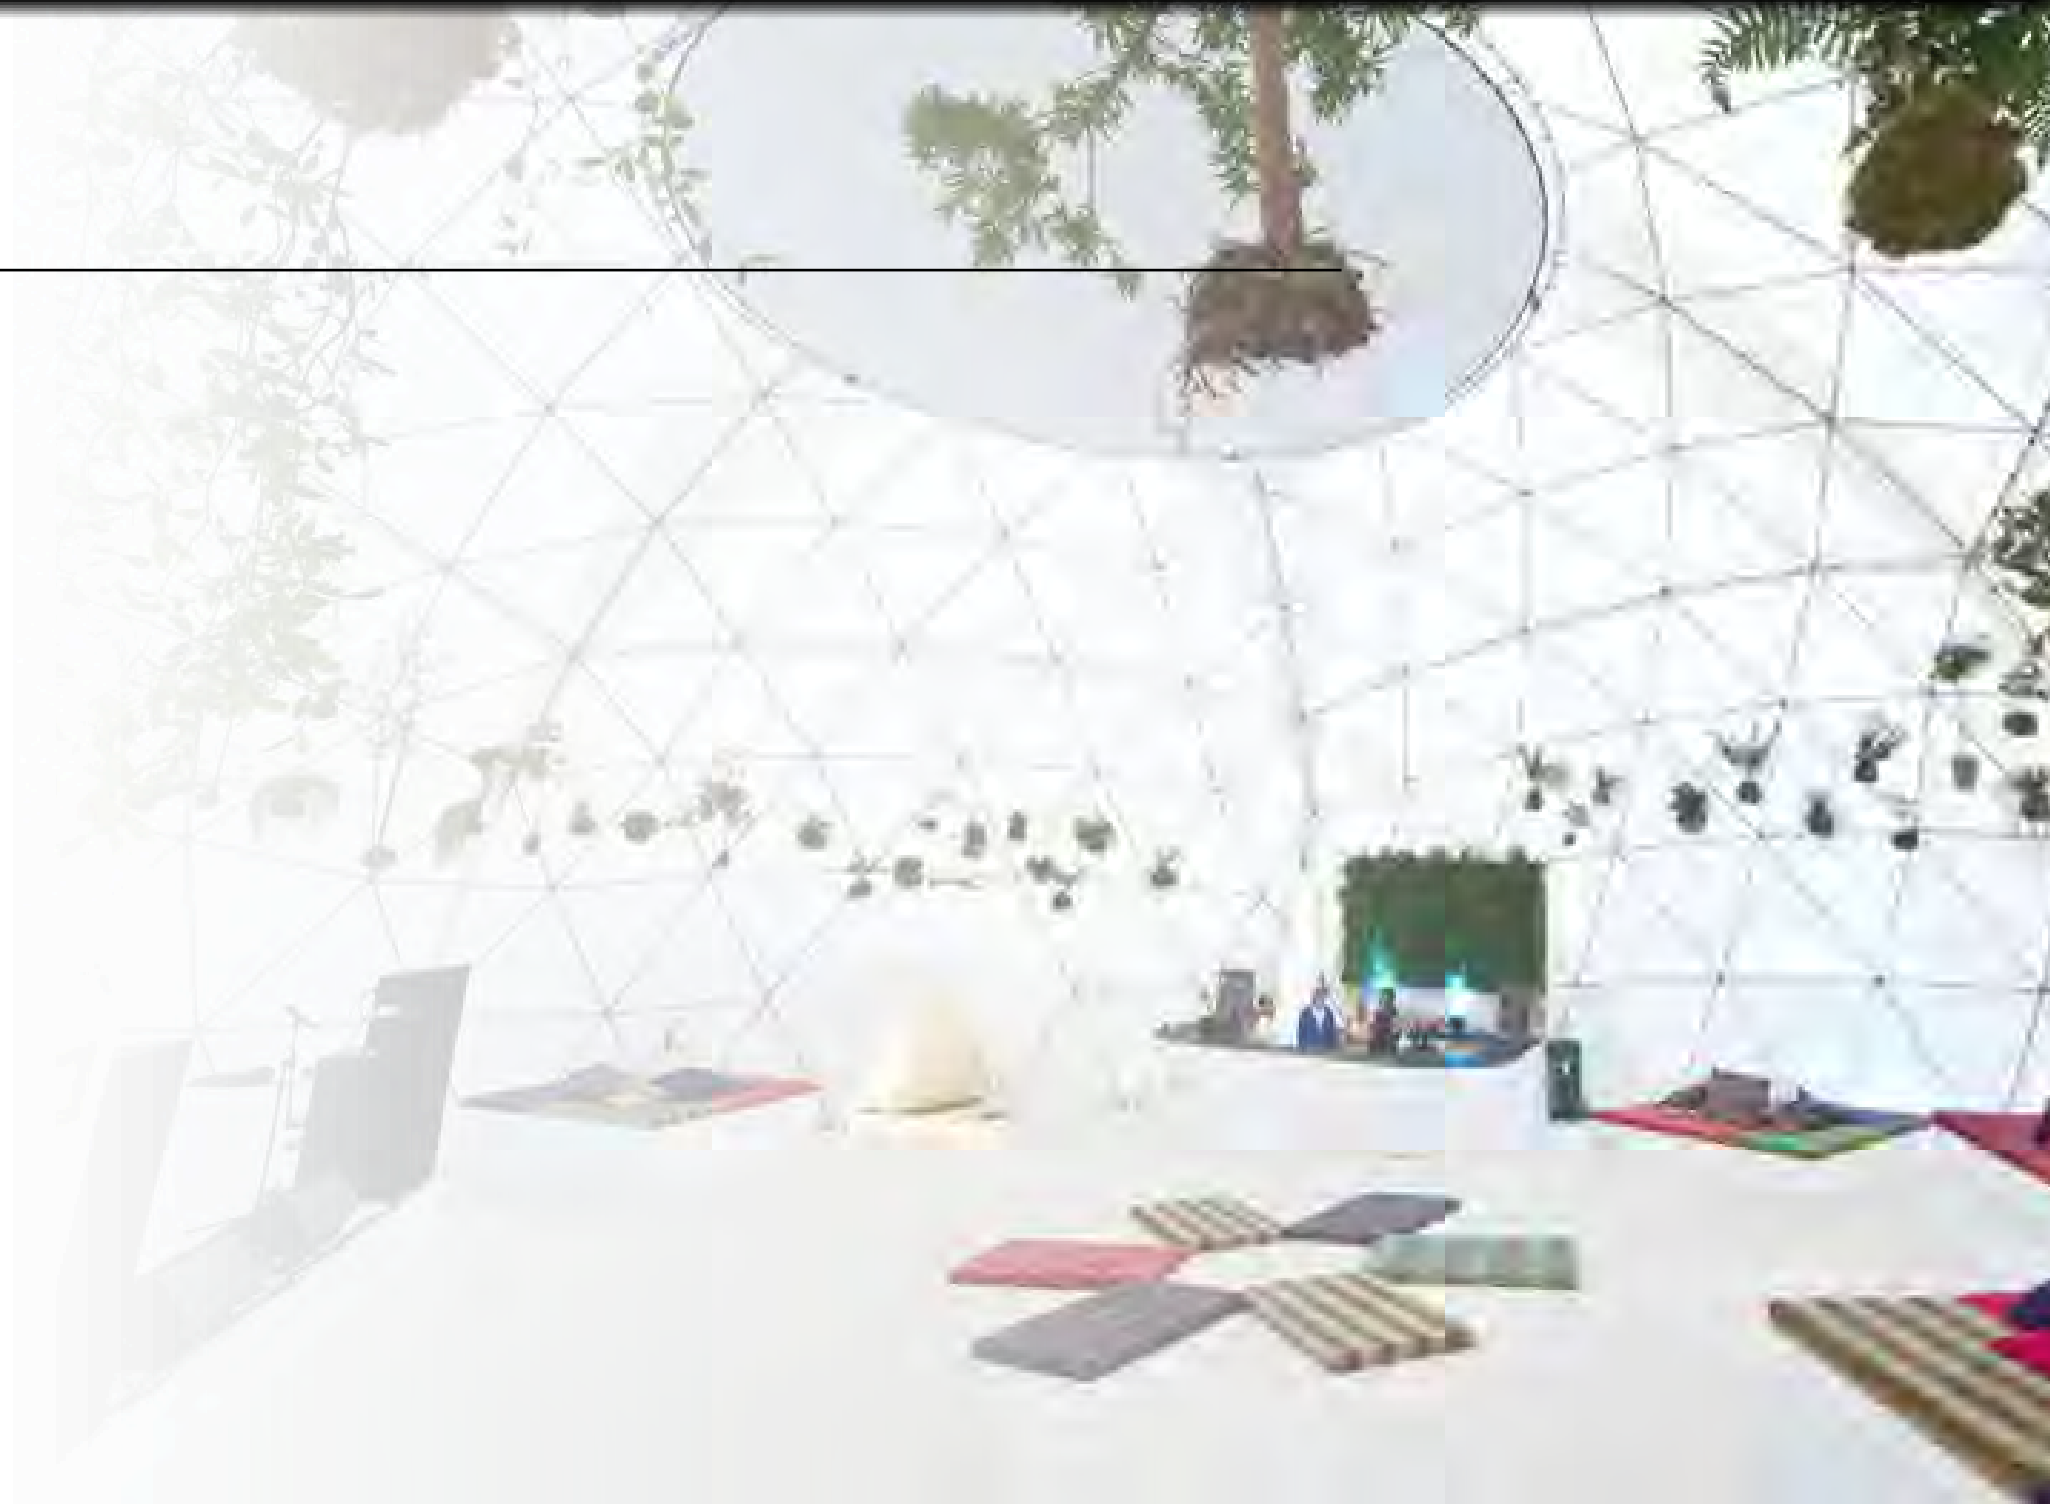

CONTENTS

1. Welcome
2. Glastonbury Shangri-La
3. Ramblin Man Fair
4. Boom Town Fair
5. Dartford Festival
5. Contact