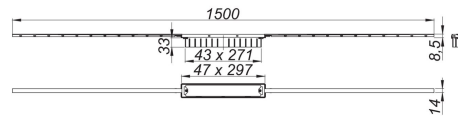

21. November 2019

shower channel CeraFloor Individual anthracite matt, 800-1500 mm

Product No. **537546**
 EAN: 4001636537546
 Discount: 11

for installation with drain body CeraFlex, CeraFlex Plan, CeraFlex vertical, DallFlex, DallFlex Plan, DallFlex vertical and shower underlay DallFlex Floor, DallFlex Floor Plan. Concealed channel with integrated fall, flush-mounted in the shower area. Suitable for floor finish of 12 – 38 mm (including adhesive), length can be adjusted by one millimeter 1500 – 700 mm.

Specification:

- accessories for installation and positioning
- temporary blanking plate

Material:

304 stainless steel, load class K 3 (300 kg), PVD coating in anthracite matt

Ordering CeraFloor Individual:

Please order drain body CeraFlex, DallFlex or shower underlay DallFlex Floor + shower channel CeraFloor Individual + cover plate CeraFloor/CeraFrame as three components.

Product No.	Description	Dimensions
536501	drain body DallFlex Duo Plan, DN 40	DN 40
536006	drain body DallFlex Duo, DN 50	DN 50