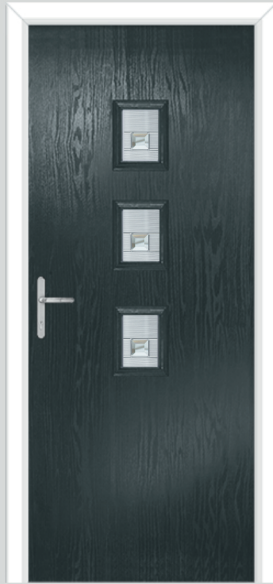

info@adawindows.com

020 8803 8004 / 07413 525 755

- Halo 72mm - Chamfered or Sculptured
- White / White Frame
- Lev/Lev Handle
- Split spindle option available
- Drip Bar (Colour Match Slab)

- Key/Key Cylinder (Brass or Nickle)
- Inspirations i-Plate Letterplate (upgrade available)
- Colour on white slab only
- Multi Point Locking System
- MDS 70, 56mm or 72mm PVC Thresholds

Option 2 - Decorative Glazing Options (All designs triple glazed)

Camarque 2 - Eclipse Glass

Tuscan 1 - Milan Glass

Aruba 3 - Milan Glass *

Mulsanne 1 - Inspirations Rialto Glass

Jewel

Jewel

Eclipse

White

Premium Letterplate Upgrade

Gold

Chrome

White

Frame Option - Halo 72mm Steel Reinforced as Standard

Chamfered (System 10)

Sculptured (Rustique)