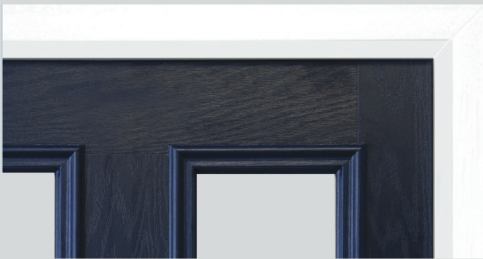

White

Premium Letterplate Upgrade

Gold

Chrome

White

Frame Option - Halo 72mm Steel Reinforced as Standard

Chamfered (System 10)

Sculptured (Rustique)