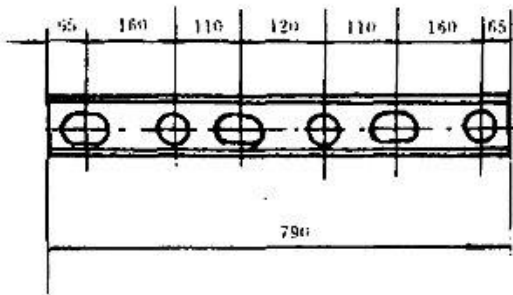

www.railwayrail.com

38kg/m & 43kg/m rail fishplate