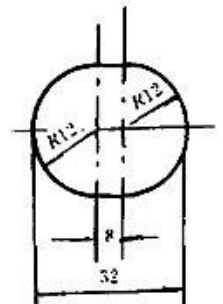

www.railwayrail.com

38kg/m & 43kg/m rail fishplate