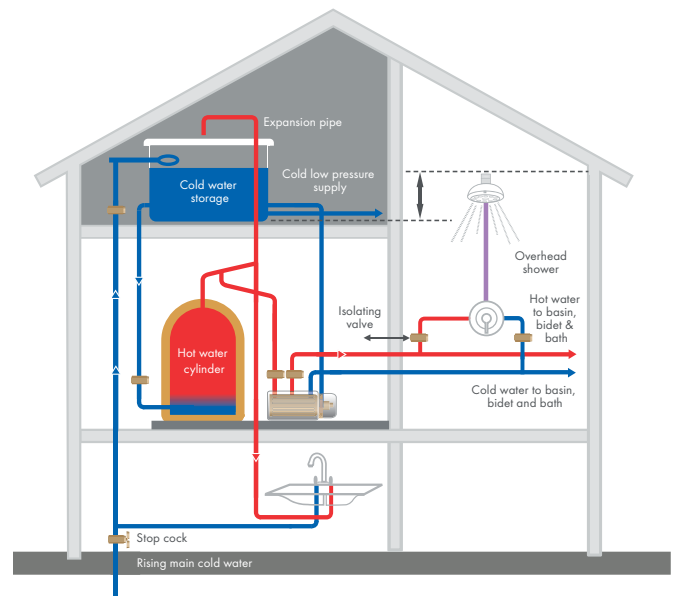

Negative head