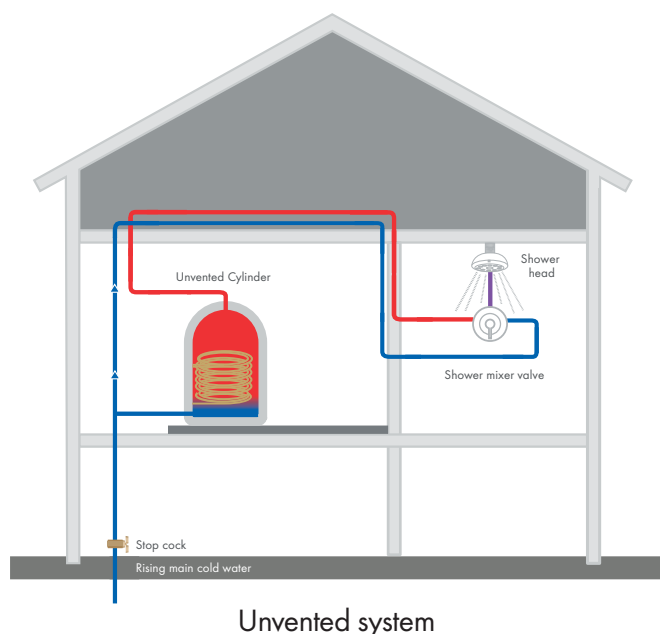

Hansgrohe Pumps by Stuart Turner

When you choose a Hansgrohe Pump by Stuart Turner, you are investing in a name you can trust to deliver quality, design innovation, value for money and peace of mind. Pumps are ideal for increasing water pressure in properties with a gravity fed water system in place.

Positive head

Standard 2.6 bar - 07002034 - £290.29 inc VAT

Standard 3.0 bar - 07002051 - £624.56 inc VAT

Standard 4.0 bar - 07002052 - £677.26 inc VAT

Negative head

Universal 4.0 bar - 07002053 - £868.33 inc VAT

Is there a boiler, usually located in the kitchen, but no hot water storage cylinder?

Combination boilers heat mains fed water instantly and do not require hot water storage cylinders. Shower systems suitable for combination boilers are marked with a 'Combi' symbol.

Pumps cannot be used with a combination boiler.

Is there a hot water cylinder but no cold water tank in the loft?

If your water system is 'unvented', the mains pressure coming into the property will remain in the system and provide the pressure for your shower system.

It is recommended that you identify your mains pressure before choosing your preferred shower system.

Your water provider will provide this information free of charge.