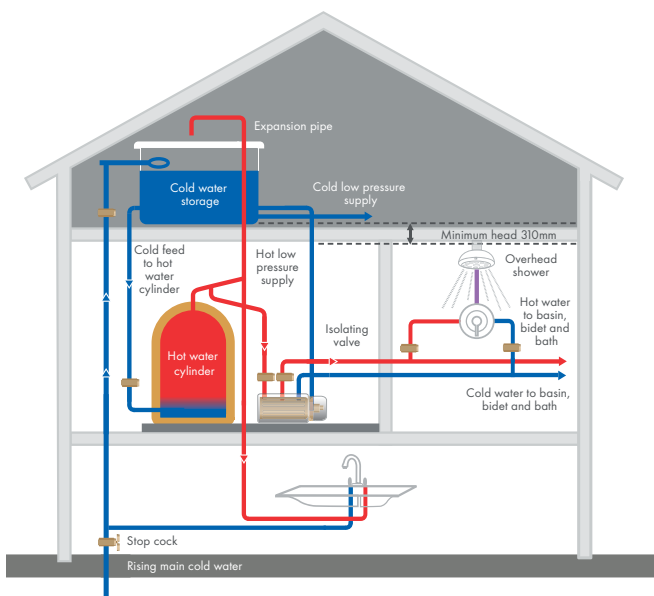

Pumped gravity system

Positive head