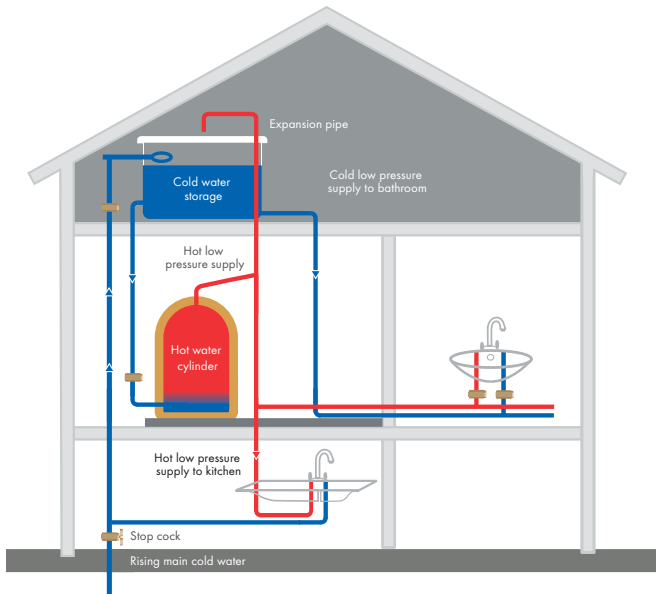

RRP PRICE INC VAT

£1216.⁹⁷

Recommended for gravity systems (see p17): Hansgrohe pump: Positive head (Standard) - 3 bar - 07002051 Negative head (Universal) - 4 bar - 07002053

Operating pressure: min 1 bar/max 6 bar

WATER SYSTEMS

Gravity system

Is there a cold water storage tank in the loft and a hot water cylinder in the airing cupboard?

If your water system is 'Gravity Fed', you will typically find the cold water storage tank in the loft.

Gravity systems only provide low pressure and are often fitted with a pump to improve the pressure.

Each system within this brochure has a recommended pump for people using a gravity fed water system. Please see a selection of pumps on the next page.