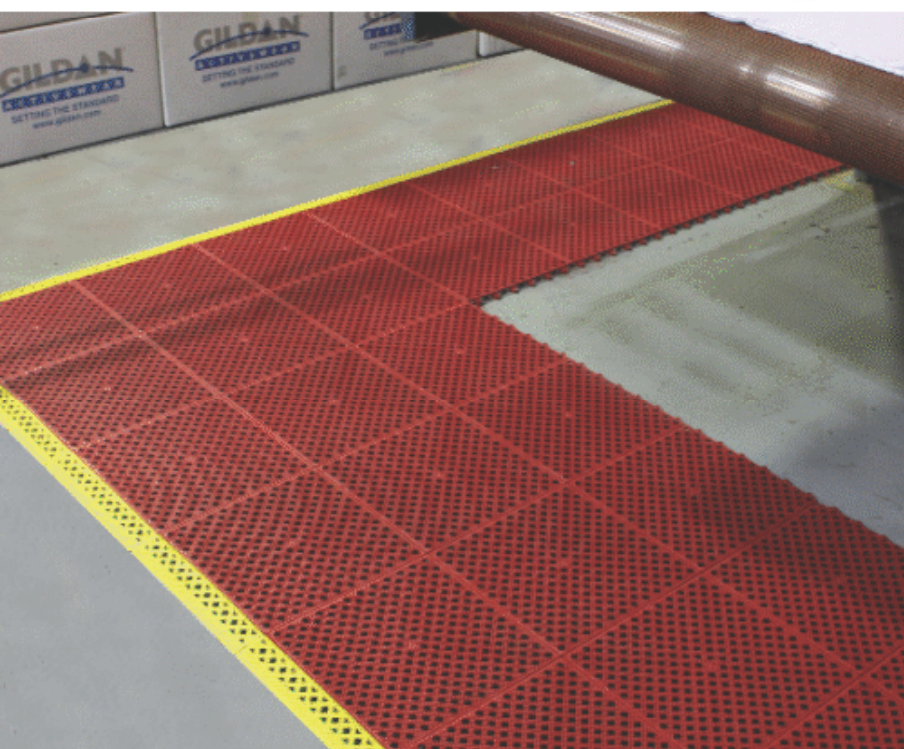

INDUSTRIAL MATS

Anti-slip and anti-
fatigue matting for
industry

Pages 20 – 47