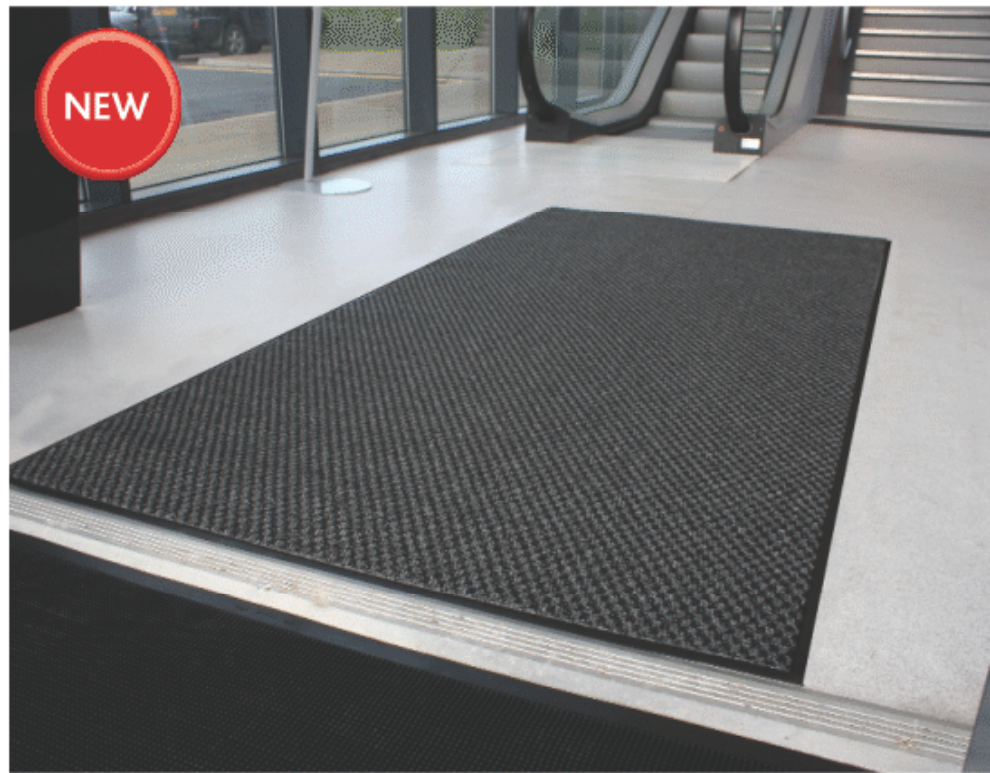

Dualguard

- Wiping and scraping mat offering exceptional performance in medium/high traffic areas.
- Polypropylene and Decalon fibres tufted in attractive checkerboard pattern, bonded to tough vinyl backing.
- Attractive colour range and co-ordinated borders ideal for higher profile areas.
- Overall height 8mm.

Code	Metric	Imperial
DG2436	60cm x 90cm	2' x 3'
DG3648	90cm x 120cm	3' x 4'
DG3660	90cm x 150cm	3' x 5'
DG4872	120cm x 180cm	4' x 6'
DG4896	120cm x 240cm	4' x 8'

Custom sizes available: 120cm or 180cm wide, up to 18.3m long. See page 18 for details of our edging service.

Tripleguard

- Ideal for medium/light usage, particularly for through-traffic areas where shoes are not actually being wiped.
- 1 mat – 3 cleaning operations:
  - **Zone 1:** Aggressively scrapes shoe soles
  - **Zone 2:** Combined scraping and wiping action
  - **Zone 3:** Completion of drying process.
- Attractive colour co-ordinated borders with slip resistant vinyl backing.
- Low 8mm height allows easy wheelchair access.

Code	Metric	Imperial
TG310	90cm x 300cm	3' x 10'
TG412	120cm x 360cm	4' x 12'
TG612	180cm x 360cm	6' x 12'