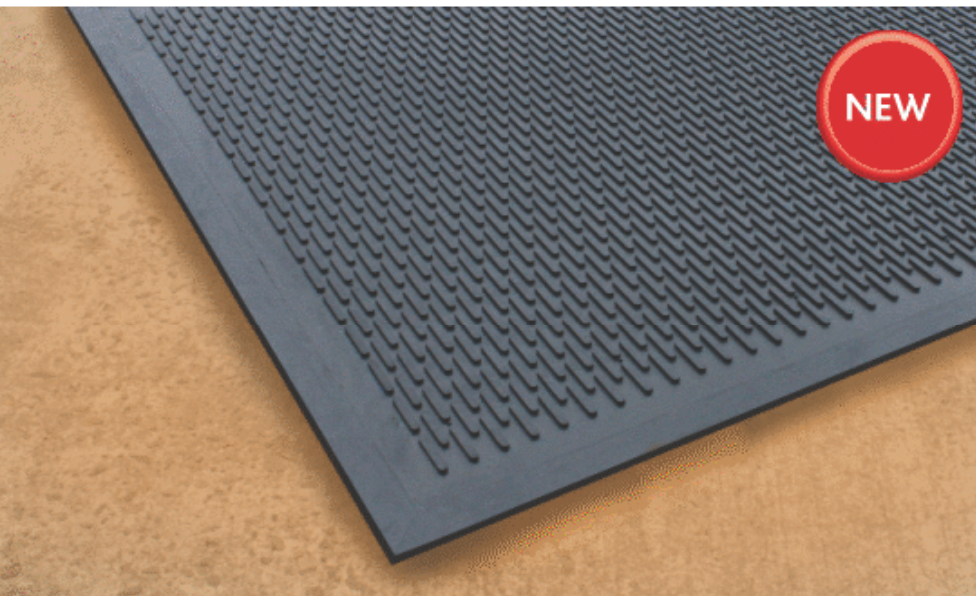

Sentry

- Loose lay honeycomb rubber mat ideal for busy entrances.
- Moulded bevels on all sides for safety.
- Raised knobs on underside allow excellent drainage.
- Overall height 13mm.

Code	Metric	Imperial
SE3660	91cm x 152cm	3' x 5'
SE310	91cm x 297cm	3' x 10'
SE320	91cm x 594cm	3' x 20'