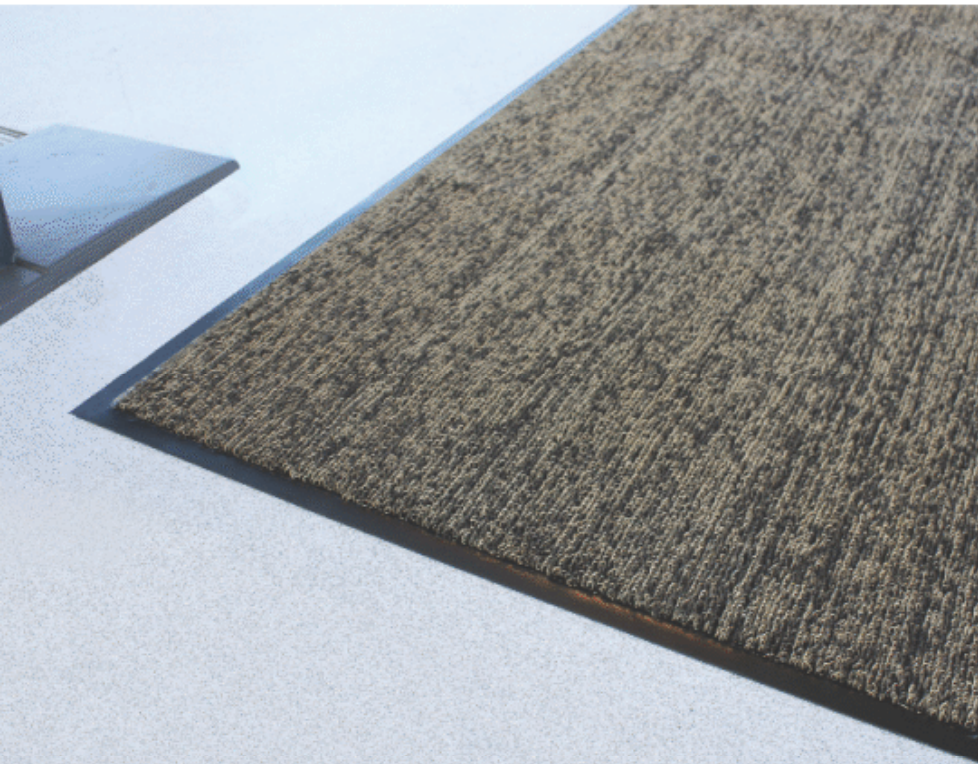

Code	Metric	Imperial
FB2432	60cm x 80cm	24" x 32"
FB3239	80cm x 100cm	32" x 39"
FB3660	90cm x 150cm	3' x 5'
FB3672	90cm x 180cm	3' x 6'

Scraper

- Vinyl loops provide aggressive cleaning action for medium/heavy traffic.
- Slip resistant vinyl base, ideal for use on hard floors, inside or out.
- Can be used in extreme weather conditions.
- Easily cleaned by shaking or hosing off.
- Overall height 7mm.