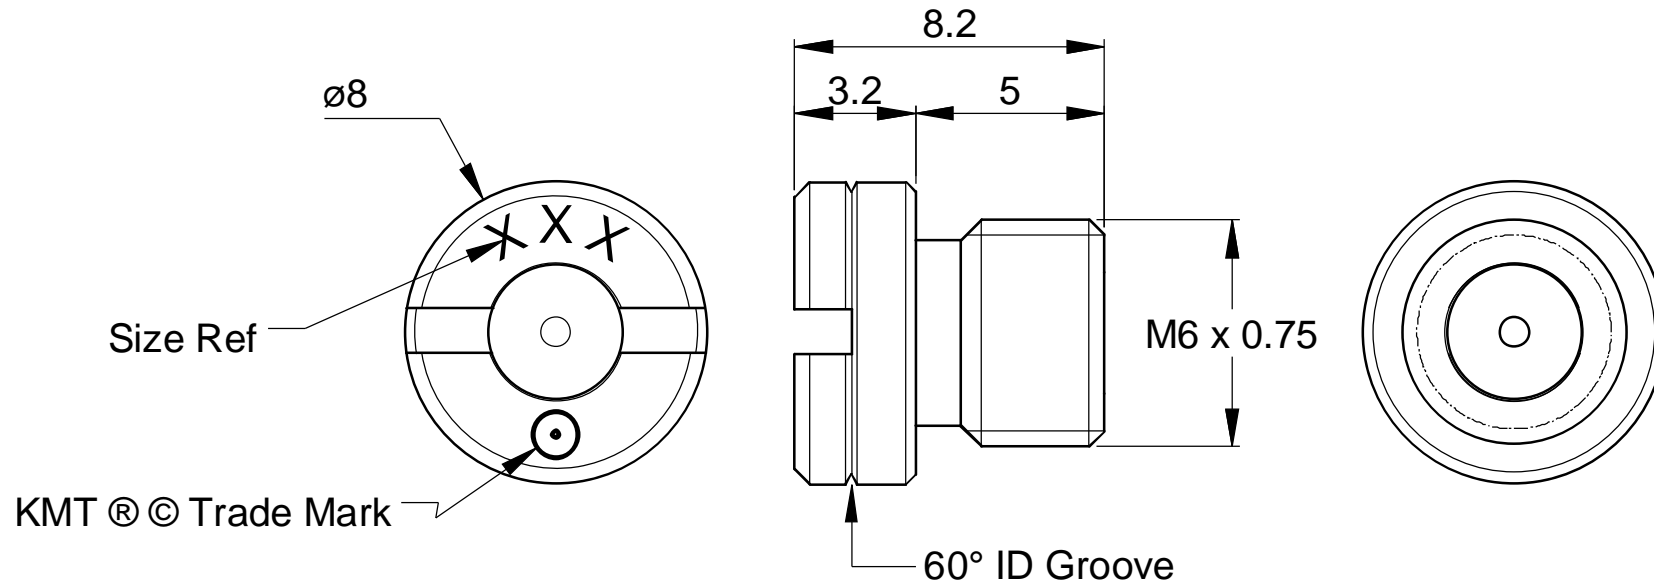

Main Jet

⊙ KMT Part No: M6075-XXX

$\varnothing 8$ x 8.2mm, M6 x 0.75P (For Dellorto Carbs, Jet Style - 6413)

High Precision OEM Replacement.