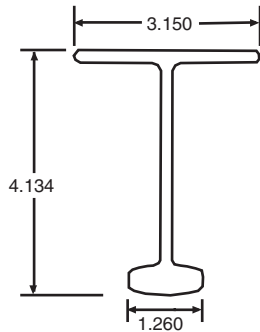

FLEET NUMBER: 010-950
REPLACEMENT FOR: BOLT KIT ASSY. FOR C/M
REPLACEMENT FOR:

011-002

FLEET NUMBER: 011-002
REPLACEMENT FOR: C/M ALUM TEAR DROP 4" X 95"
REPLACEMENT FOR:

011-003