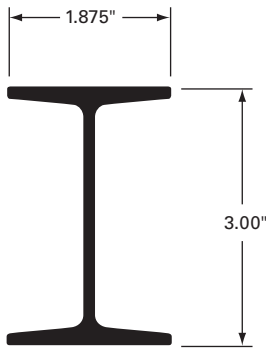

010-440

MANAC C/M
SEE DESCRIPTION

FLEET NUMBER: 010-440
REPLACEMENT FOR: MANAC 4' STEEL C/M ASSY
REPLACEMENT FOR: 710-017

010-805

FLEET NUMBER: 010-805
REPLACEMENT FOR: UTILITY 5.5' ALUM. C/M
REPLACEMENT FOR:

010-900

FLEET NUMBER: 010-900
REPLACEMENT FOR: C/M STEEL 2.25" X 102"
REPLACEMENT FOR:

010-905

FLEET NUMBER: 010-905
REPLACEMENT FOR: C/M STEEL 3" X 102"
REPLACEMENT FOR:

010-906

FLEET NUMBER: 010-906
REPLACEMENT FOR: C/M STEEL 4" X 96" -USE 010-907
REPLACEMENT FOR:

010-907

FLEET NUMBER: 010-907
REPLACEMENT FOR: C/M STEEL 4" X 102"
REPLACEMENT FOR:

010-909

FLEET NUMBER: 010-909
REPLACEMENT FOR: C/M STEEL 4.25" X 102"
REPLACEMENT FOR:

010-910-001

FLEET NUMBER: 010-910-001
REPLACEMENT FOR: C/M ALUM. 4" X 102"
REPLACEMENT FOR: