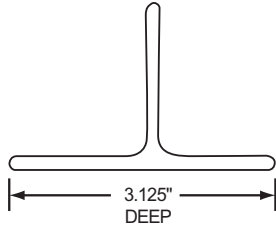

010-950

FLEET NUMBER: 010-950
REPLACEMENT FOR: BOLT KIT ASSY. FOR C/M
REPLACEMENT FOR:

011-002

FLEET NUMBER: 011-002
REPLACEMENT FOR: C/M ALUM TEAR DROP 4" X 95"
REPLACEMENT FOR:

011-003

FLEET NUMBER: 011-003
REPLACEMENT FOR: C/M ALUM TEAR DROP 5" X 95"
REPLACEMENT FOR:

011-003-001

FLEET NUMBER: 011-003-001
REPLACEMENT FOR: C/M ALUM TEAR DROP 5" X 102"
REPLACEMENT FOR:

012-105

FLEET NUMBER: 012-105
REPLACEMENT FOR: CLIP ALUM. "T" FOR 4" C/M
REPLACEMENT FOR:

CROSS MEMBER

CALL TOLL FREE!
OR VISIT: www.fleetwarehouse.com