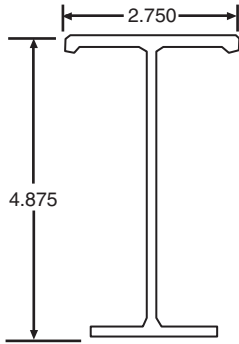

010-440

MANAC C/M
SEE DESCRIPTION

FLEET NUMBER: 010-440
REPLACEMENT FOR: MANAC 4' STEEL C/M ASSY
REPLACEMENT FOR: 710-017

010-805

FLEET NUMBER: 010-805
REPLACEMENT FOR: UTILITY 5.5' ALUM. C/M
REPLACEMENT FOR:

010-900

FLEET NUMBER: 010-900
REPLACEMENT FOR: C/M STEEL 2.25" X 102"
REPLACEMENT FOR:

010-905

FLEET NUMBER: 010-905
REPLACEMENT FOR: C/M STEEL 3" X 102"
REPLACEMENT FOR:

010-906

FLEET NUMBER: 010-906
REPLACEMENT FOR: C/M STEEL 4" X 96" -USE 010-907
REPLACEMENT FOR:

010-907

FLEET NUMBER: 010-907
REPLACEMENT FOR: C/M STEEL 4" X 102"
REPLACEMENT FOR:

010-909

FLEET NUMBER: 010-909
REPLACEMENT FOR: C/M STEEL 4.25" X 102"
REPLACEMENT FOR:

010-910-001

FLEET NUMBER: 010-910-001
REPLACEMENT FOR: C/M ALUM. 4" X 102"
REPLACEMENT FOR:

010-910-002

FLEET NUMBER: 010-910-002
REPLACEMENT FOR: C/M ALUM. 5" X 102"
REPLACEMENT FOR:

010-912

FLEET NUMBER: 010-912
REPLACEMENT FOR: C/M ALUM. 5" X 95"
REPLACEMENT FOR:

010-920

FLEET NUMBER: 010-920
REPLACEMENT FOR: CLIP ALUM. "T" FOR 5" C/M
REPLACEMENT FOR: