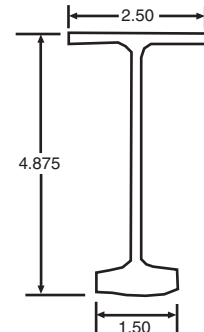

010-900

FLEET NUMBER: 010-900
REPLACEMENT FOR: C/M STEEL 2.25" X 102"
REPLACEMENT FOR:

010-905

FLEET NUMBER: 010-905
REPLACEMENT FOR: C/M STEEL 3" X 102"
REPLACEMENT FOR:

010-906

FLEET NUMBER: 010-906
REPLACEMENT FOR: C/M STEEL 4" X 96" -USE 010-907
REPLACEMENT FOR:

010-907

FLEET NUMBER: 010-907
REPLACEMENT FOR: C/M STEEL 4" X 102"
REPLACEMENT FOR:

010-909

FLEET NUMBER: 010-909
REPLACEMENT FOR: C/M STEEL 4.25" X 102"
REPLACEMENT FOR:

010-910-001

FLEET NUMBER: 010-910-001
REPLACEMENT FOR: C/M ALUM. 4" X 102"
REPLACEMENT FOR:

010-950

FLEET NUMBER: 010-950
REPLACEMENT FOR: BOLT KIT ASSY. FOR C/M
REPLACEMENT FOR:

011-002

FLEET NUMBER: 011-002
REPLACEMENT FOR: C/M ALUM TEAR DROP 4" X 95"
REPLACEMENT FOR:

011-003

FLEET NUMBER: 011-003
REPLACEMENT FOR: C/M ALUM TEAR DROP 5" X 95"
REPLACEMENT FOR:

011-003-001

FLEET NUMBER: 011-003-001
REPLACEMENT FOR: C/M ALUM TEAR DROP 5" X 102"
REPLACEMENT FOR:

012-105

FLEET NUMBER: 012-105
REPLACEMENT FOR: CLIP ALUM. "T" FOR 4" C/M
REPLACEMENT FOR:

CROSS MEMBER

CALL TOLL FREE!
OR VISIT: www.fleetwarehouse.com