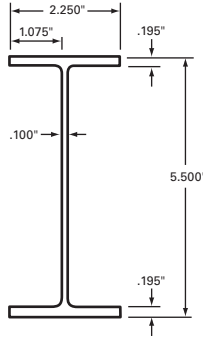

010-440

MANAC C/M
SEE DESCRIPTION

FLEET NUMBER: 010-440
REPLACEMENT FOR: MANAC 4' STEEL C/M ASSY
REPLACEMENT FOR: 710-017

010-805

FLEET NUMBER: 010-805
REPLACEMENT FOR: UTILITY 5.5' ALUM. C/M
REPLACEMENT FOR:

010-900

FLEET NUMBER: 010-900
REPLACEMENT FOR: C/M STEEL 2.25" X 102"
REPLACEMENT FOR:

010-905

FLEET NUMBER: 010-905
REPLACEMENT FOR: C/M STEEL 3" X 102"
REPLACEMENT FOR:

010-906

FLEET NUMBER: 010-906
REPLACEMENT FOR: C/M STEEL 4" X 96" -USE 010-907
REPLACEMENT FOR:

010-907

FLEET NUMBER: 010-907
REPLACEMENT FOR: C/M STEEL 4" X 102"
REPLACEMENT FOR:

010-909

FLEET NUMBER: 010-909
REPLACEMENT FOR: C/M STEEL 4.25" X 102"
REPLACEMENT FOR:

010-910-001

FLEET NUMBER: 010-910-001
REPLACEMENT FOR: C/M ALUM. 4" X 102"
REPLACEMENT FOR:

010-910-002

FLEET NUMBER: 010-910-002
REPLACEMENT FOR: C/M ALUM. 5" X 102"
REPLACEMENT FOR:

010-912

FLEET NUMBER: 010-912
REPLACEMENT FOR: C/M ALUM. 5" X 95"
REPLACEMENT FOR:

010-920

FLEET NUMBER: 010-920
REPLACEMENT FOR: CLIP ALUM. "T" FOR 5" C/M
REPLACEMENT FOR: