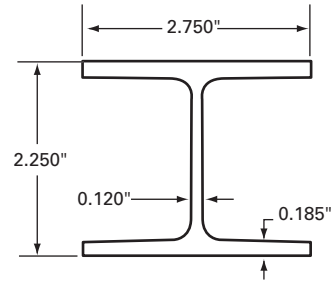

010-440

MANAC C/M
SEE DESCRIPTION

FLEET NUMBER: 010-440
REPLACEMENT FOR: MANAC 4' STEEL C/M ASSY
REPLACEMENT FOR: 710-017

010-805

FLEET NUMBER: 010-805
REPLACEMENT FOR: UTILITY 5.5' ALUM. C/M
REPLACEMENT FOR:

010-900

FLEET NUMBER: 010-900
REPLACEMENT FOR: C/M STEEL 2.25" X 102"
REPLACEMENT FOR:

010-905

FLEET NUMBER: 010-905
REPLACEMENT FOR: C/M STEEL 3" X 102"
REPLACEMENT FOR:

010-906

FLEET NUMBER: 010-906
REPLACEMENT FOR: C/M STEEL 4" X 96" -USE 010-907
REPLACEMENT FOR:

010-907

FLEET NUMBER: 010-907
REPLACEMENT FOR: C/M STEEL 4" X 102"
REPLACEMENT FOR:

010-909

FLEET NUMBER: 010-909
REPLACEMENT FOR: C/M STEEL 4.25" X 102"
REPLACEMENT FOR:

010-910-001

FLEET NUMBER: 010-910-001
REPLACEMENT FOR: C/M ALUM. 4" X 102"
REPLACEMENT FOR: