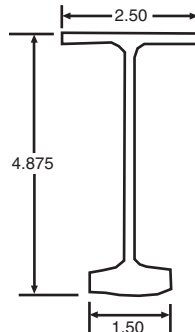

010-900

FLEET NUMBER: 010-900
REPLACEMENT FOR: C/M STEEL 2.25" X 102"
REPLACEMENT FOR:

010-905

FLEET NUMBER: 010-905
REPLACEMENT FOR: C/M STEEL 3" X 102"
REPLACEMENT FOR:

010-906

FLEET NUMBER: 010-906
REPLACEMENT FOR: C/M STEEL 4" X 96" -USE 010-907
REPLACEMENT FOR:

010-926

FLEET NUMBER: 010-926
REPLACEMENT FOR: CLIP STEEL 4" X 5" PIERCED
REPLACEMENT FOR:

010-926-001

FLEET NUMBER: 010-926-001
REPLACEMENT FOR: CLIP STEEL 4" X 5" BLANK
REPLACEMENT FOR:

010-927

FLEET NUMBER: 010-927
REPLACEMENT FOR: CLIP STEEL FRUEHAUF STYLE
REPLACEMENT FOR:

010-950

FLEET NUMBER: 010-950
REPLACEMENT FOR: BOLT KIT ASSY. FOR C/M
REPLACEMENT FOR:

011-002

FLEET NUMBER: 011-002
REPLACEMENT FOR: C/M ALUM TEAR DROP 4" X 95"
REPLACEMENT FOR:

011-003

FLEET NUMBER: 011-003
REPLACEMENT FOR: C/M ALUM TEAR DROP 5" X 95"
REPLACEMENT FOR:

011-003-001

FLEET NUMBER: 011-003-001
REPLACEMENT FOR: C/M ALUM TEAR DROP 5" X 102"
REPLACEMENT FOR:

012-105

FLEET NUMBER: 012-105
REPLACEMENT FOR: CLIP ALUM. "T" FOR 4" C/M
REPLACEMENT FOR:

CROSS MEMBER

CALL TOLL FREE!
OR VISIT: www.fleetwarehouse.com