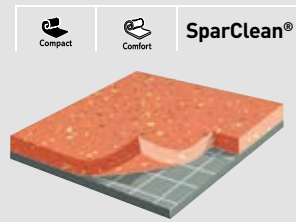

Tarasafe

Slip resistant flooring solution

- R11 (Tarasafe) - R12 (Tarasafe Super)
- HSE compliant
- Durable: group T (K5) wear rating
- Sparclean® patented and unique surface treatment for improved stain resistance and enhanced hygiene