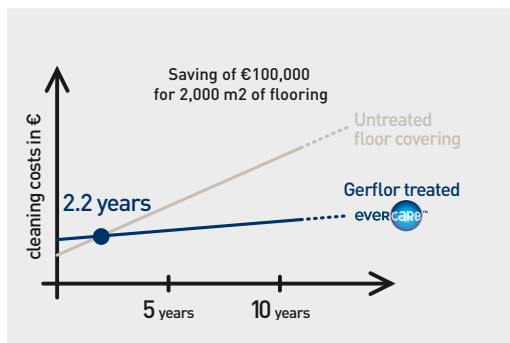

■ Mat effect and long lasting colour brightness

Patrick Michael Associates Analysis

"Patrick Michael Associates (a Life Cycle Cost consultancy), has carried out a comprehensive analysis on flooring products in the healthcare sector. It shows the preferred choice should always be the one which produces the lowest whole life cost. Previously the capital cost was seen as the key driver but now the emphasis is on the long term costs of owning the asset. This emphasizes the fact that Gerflor floors are the preferred choice thanks to their patented surface treatments which guarantee very low maintenance."