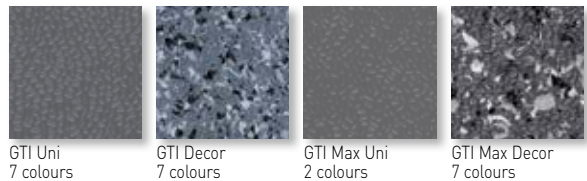

GTI

Easy install flooring solution

Wall covering

Mural Ultra - Mural Club

New