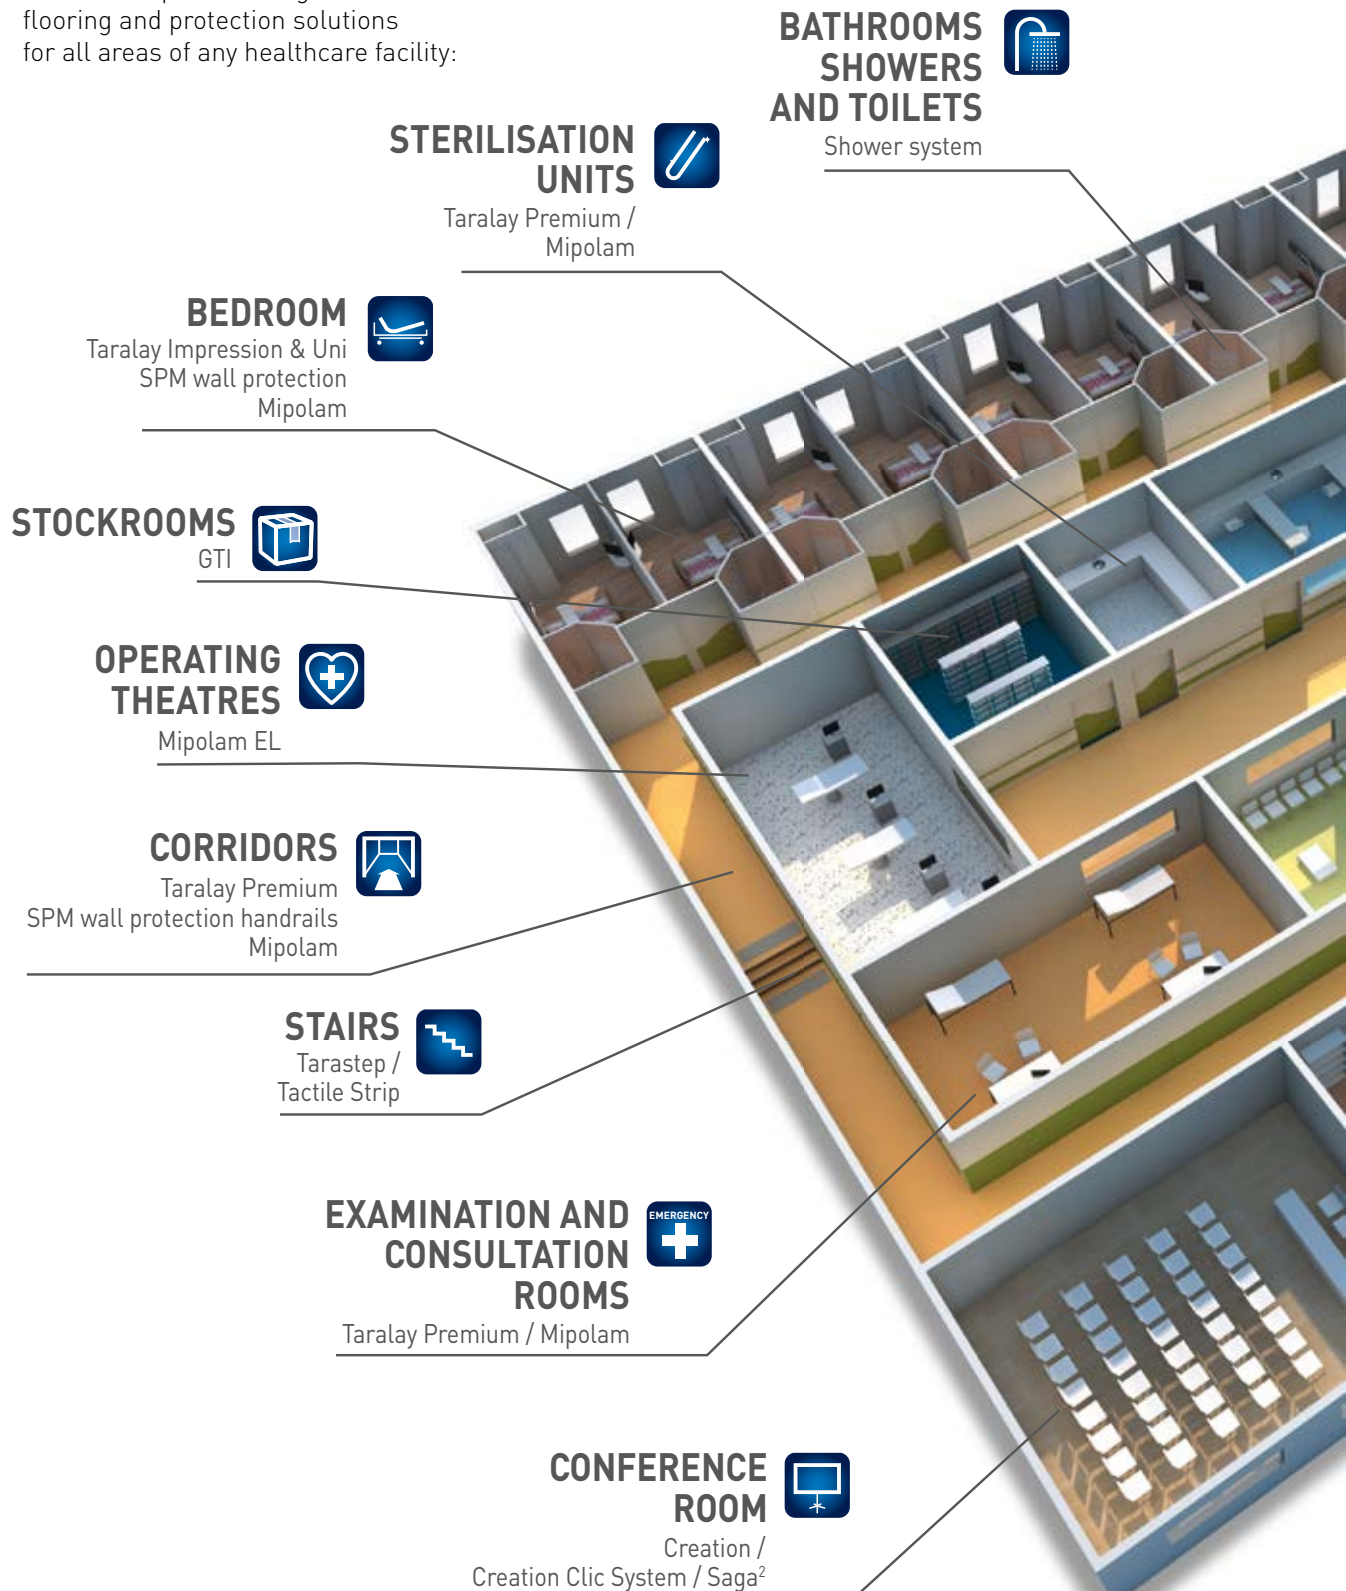

Royal Women's Hospital, Victoria (Australia)

"Gerflor can provide decorative images due to high pressure water cutting customising floors for any area. This was a real addition to the hospital making it very welcoming for patients and staff."

MyTaralay

Create your own designs with
mytaralaybygerflor.com

A SINGLE SUPPLIER... WHATEVER YOUR AREA

COMPREHENSIVE PRODUCT RANGE

The Gerflor product range offers flooring and protection solutions for all areas of any healthcare facility:

In all areas we recommend all our SPM complementary interior solutions

- Wall protection
- Handrails

CHOOSE THE RIGHT PRODUCT FOR THE RIGHT USE

CHOOSE THE RIGHT PRODUCT FOR THE RIGHT USE

- Hospitals p 18-26
- Care Homes p 27-31