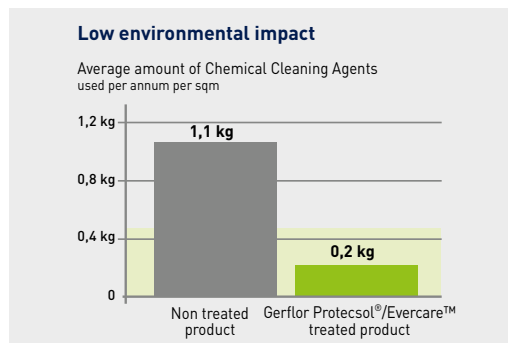

EXCLUSIVE USER BENEFITS

EASE OF MAINTENANCE & REDUCED MAINTENANCE EXPENDITURE

NEW GENERATION OF SURFACE TREATMENTS

■ Extreme stain resistance

Eosin test

■ No wax ever (no restoration) ► Save water and detergent

■ Mat effect and long lasting colour brightness

Patrick Michael Associates Analysis

"Patrick Michael Associates (a Life Cycle Cost consultancy), has carried out a comprehensive analysis on flooring products in the healthcare sector. It shows the preferred choice should always be the one which produces the lowest whole life cost. Previously the capital cost was seen as the key driver but now the emphasis is on the long term costs of owning the asset. This emphasizes the fact that Gerflor floors are the preferred choice thanks to their patented surface treatments which guarantee very low maintenance."