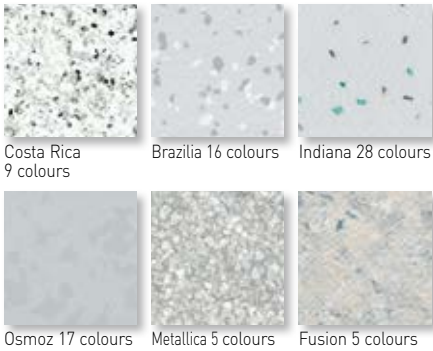

Taralay Premium New

Costa Rica 9 colours
Brazilia 16 colours
Indiana 28 colours
Osmoz 17 colours
Metallica 5 colours
Fusion 5 colours

Taralay Impression / Uni New

Diversion 10 colours
Cubist 4 colours
Labyrinth 7 colours
Painty 9 colours
Fantasy 5 colours
Tweedy 3 colours
Cemento 6 colours
Papyrus 5 colours
Fiber 2 colours
Urban 4 colours
Infinity 3 colours
Wood 17 colours
Uni 14 colours
Windy 7 colours

Indiana 28 colours

Osmoz 17 colours

Metallica 5 colours

Fusion 5 colours

Taralay Impression / Uni New

Labyrinth 7 colours

Uni 14 colours

Windy 7 colours

Painty 9 colours

Diversion 10 colours

Fantasy 5 colours

Cemento 6 colours

Papyrus 5 colours

Tweedy 3 colours

Cubist 4 colours

Fiber 2 colours