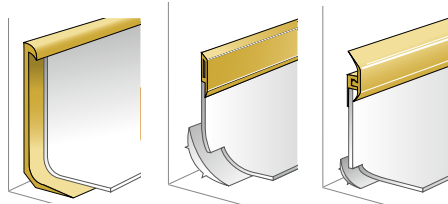

SPM Performer 2 Handrail with bumper

- Excellent handgrip and impact resistance
- Fitted with bactericidal joint

Finitions

Skirting and coving solutions

- Semi-rigid skirting
- Full coving
- Capping Strip