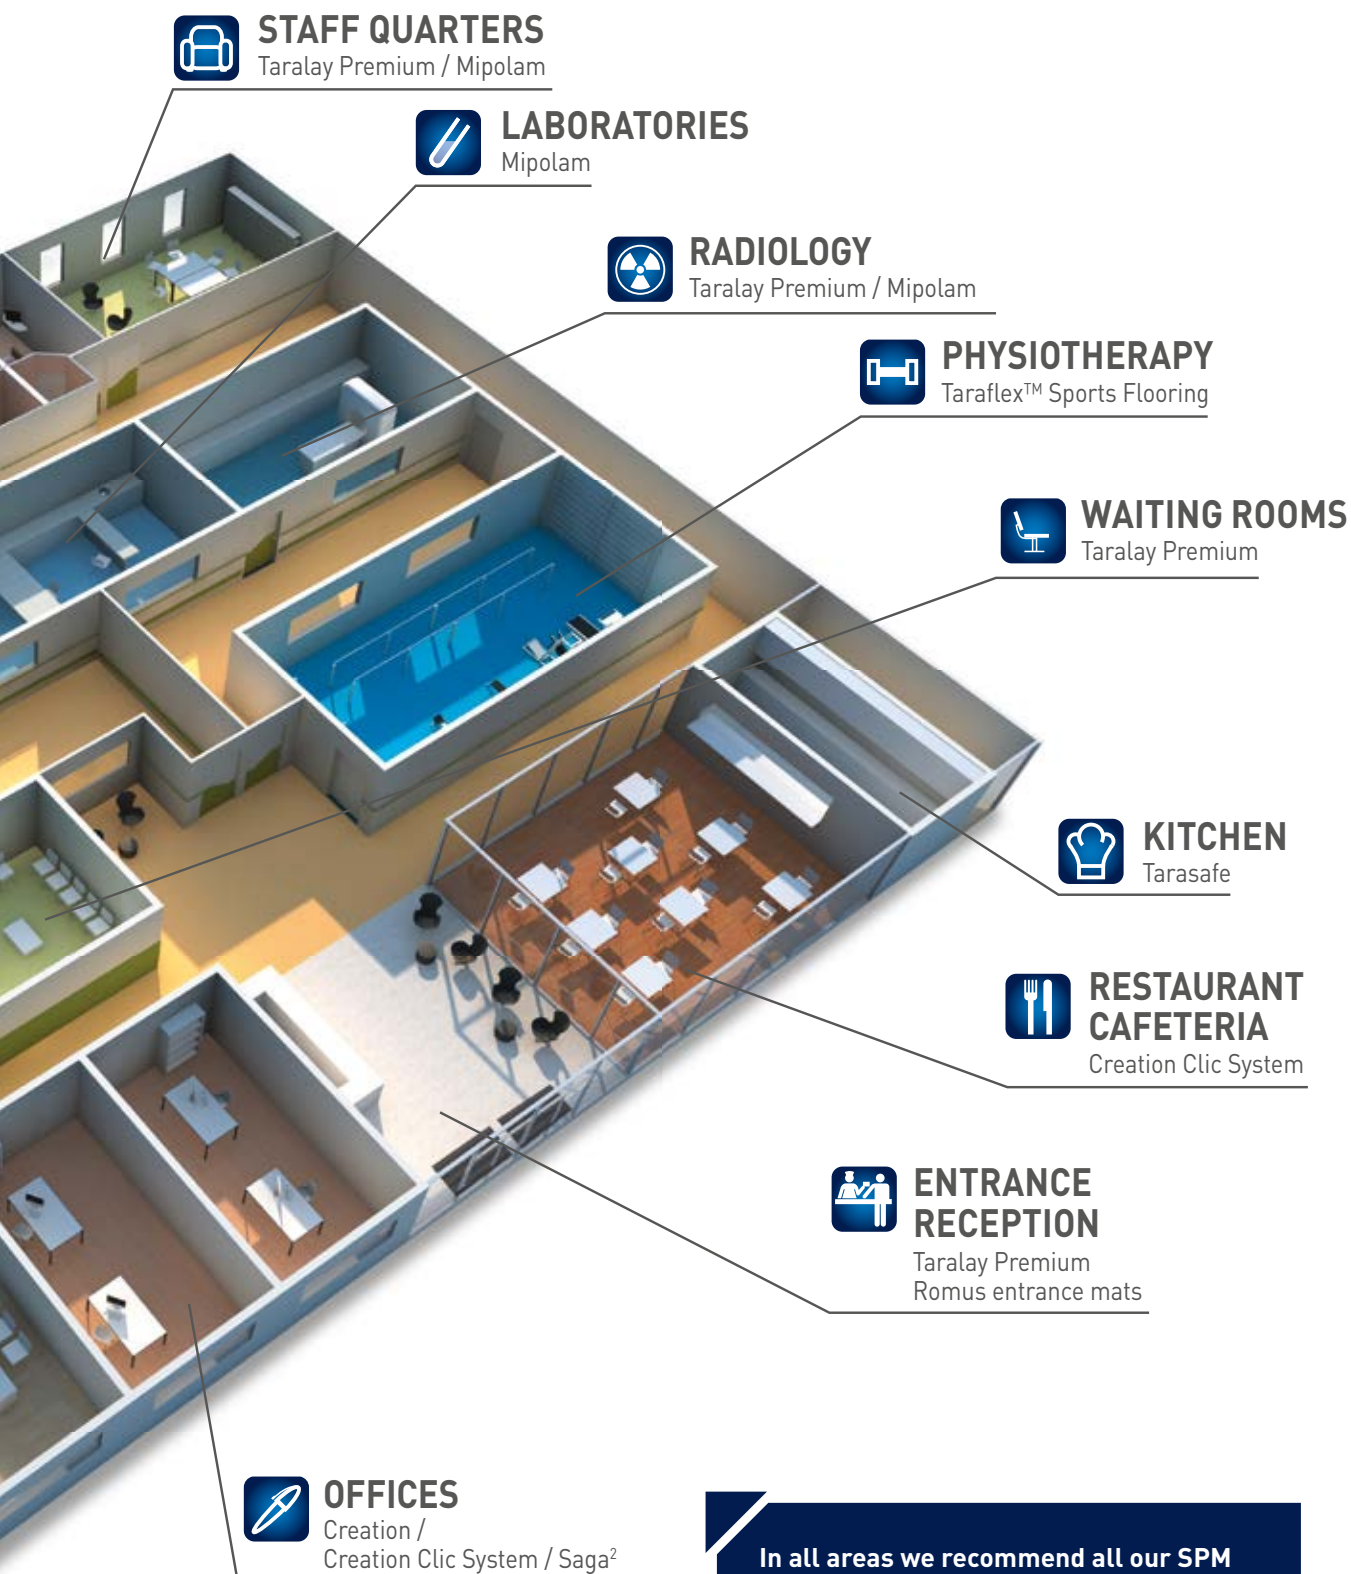

Royal Women's Hospital, Victoria (Australia)

"Gerflor can provide decorative images due to high pressure water cutting customising floors for any area. This was a real addition to the hospital making it very welcoming for patients and staff."

MyTaralay

Create your own designs with
mytaralaybygerflor.com

A SINGLE SUPPLIER... WHATEVER YOUR AREA

COMPREHENSIVE PRODUCT RANGE

The Gerflor product range offers flooring and protection solutions for all areas of any healthcare facility:

In all areas we recommend all our SPM complementary interior solutions

- Wall protection
- Handrails

CHOOSE THE RIGHT PRODUCT FOR THE RIGHT USE

CHOOSE THE RIGHT PRODUCT FOR THE RIGHT USE

- Hospitals p 18-26
- Care Homes p 27-31