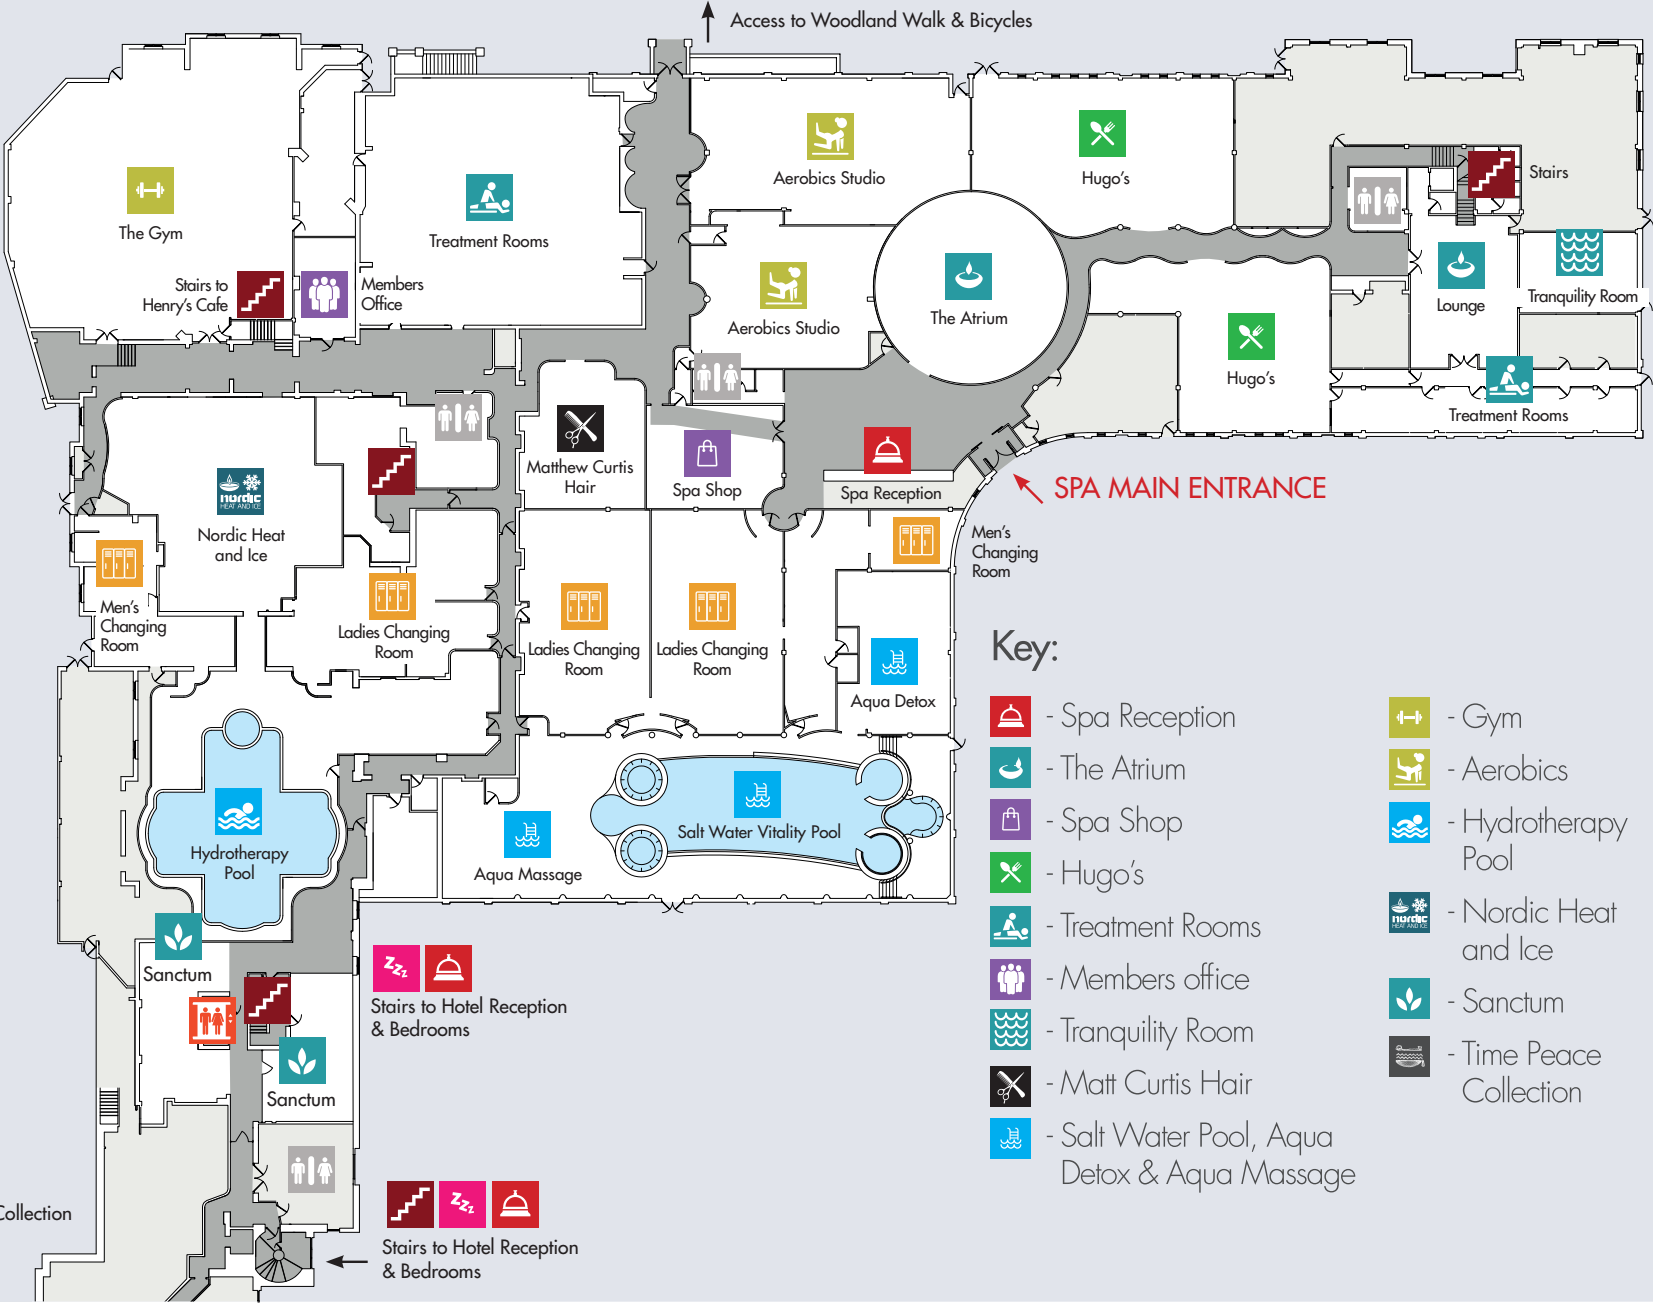

THE SPA

Key:

-  - Spa Reception
-  - The Atrium
-  - Spa Shop
-  - Hugo's
-  - Treatment Rooms
-  - Members office
-  - Tranquility Room
-  - Matt Curtis Hair
-  - Salt Water Pool, Aqua Detox & Aqua Massage
-  - Gym
-  - Aerobics
-  - Hydrotherapy Pool
-  - Nordic Heat and Ice
-  - Sanctum
-  - Time Peace Collection

The Time Peace Collection

THE GROUND FLOOR

Key:

- | | | | |
|---|---|--|--|
|  - Hotel Reception |  - The Meynell Suite |  - Relaxation Area |  - Toilets |
|  - Main Reception Lounge |  - The Chapel |  - Bed Rooms |  - Changing Rooms |
|  - Long Gallery Bar |  - The Halifax Suite |  - The Joynes Suite |  - Lifts |
|  - The Ballroom | |  - Henry's Cafe |  - Stairs |