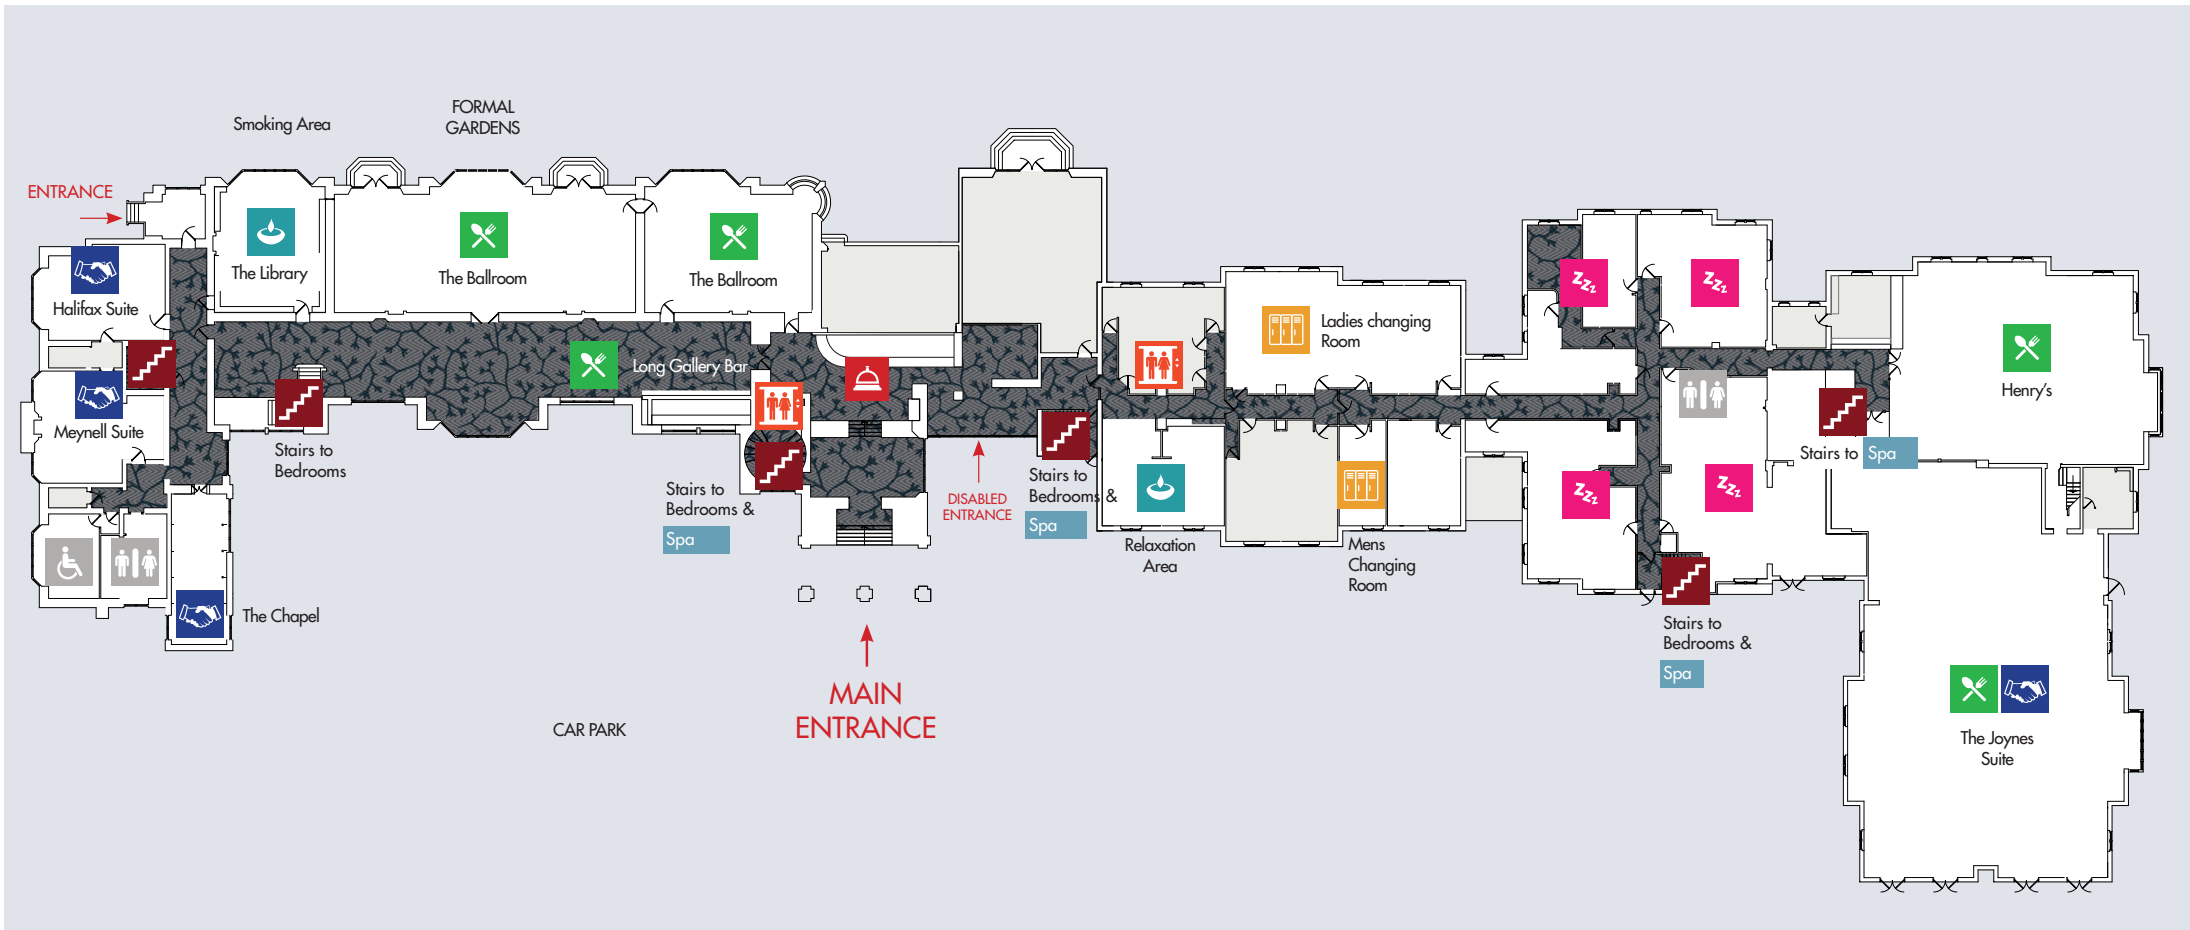

THE SPA

Key:

-  - Spa Reception
-  - The Atrium
-  - Spa Shop
-  - Hugo's
-  - Treatment Rooms
-  - Members office
-  - Tranquility Room
-  - Matt Curtis Hair
-  - Salt Water Pool, Aqua Detox & Aqua Massage
-  - Gym
-  - Aerobics
-  - Hydrotherapy Pool
-  - Nordic Heat and Ice
-  - Sanctum
-  - Time Peace Collection

The Time Peace Collection

THE GROUND FLOOR

Key:

- | | | | |
|---|---|--|--|
|  - Hotel Reception |  - The Meynell Suite |  - Relaxation Area |  - Toilets |
|  - Main Reception Lounge |  - The Chapel |  - Bed Rooms |  - Changing Rooms |
|  - Long Gallery Bar |  - The Halifax Suite |  - The Joynes Suite |  - Lifts |
|  - The Ballroom | |  - Henry's Cafe |  - Stairs |