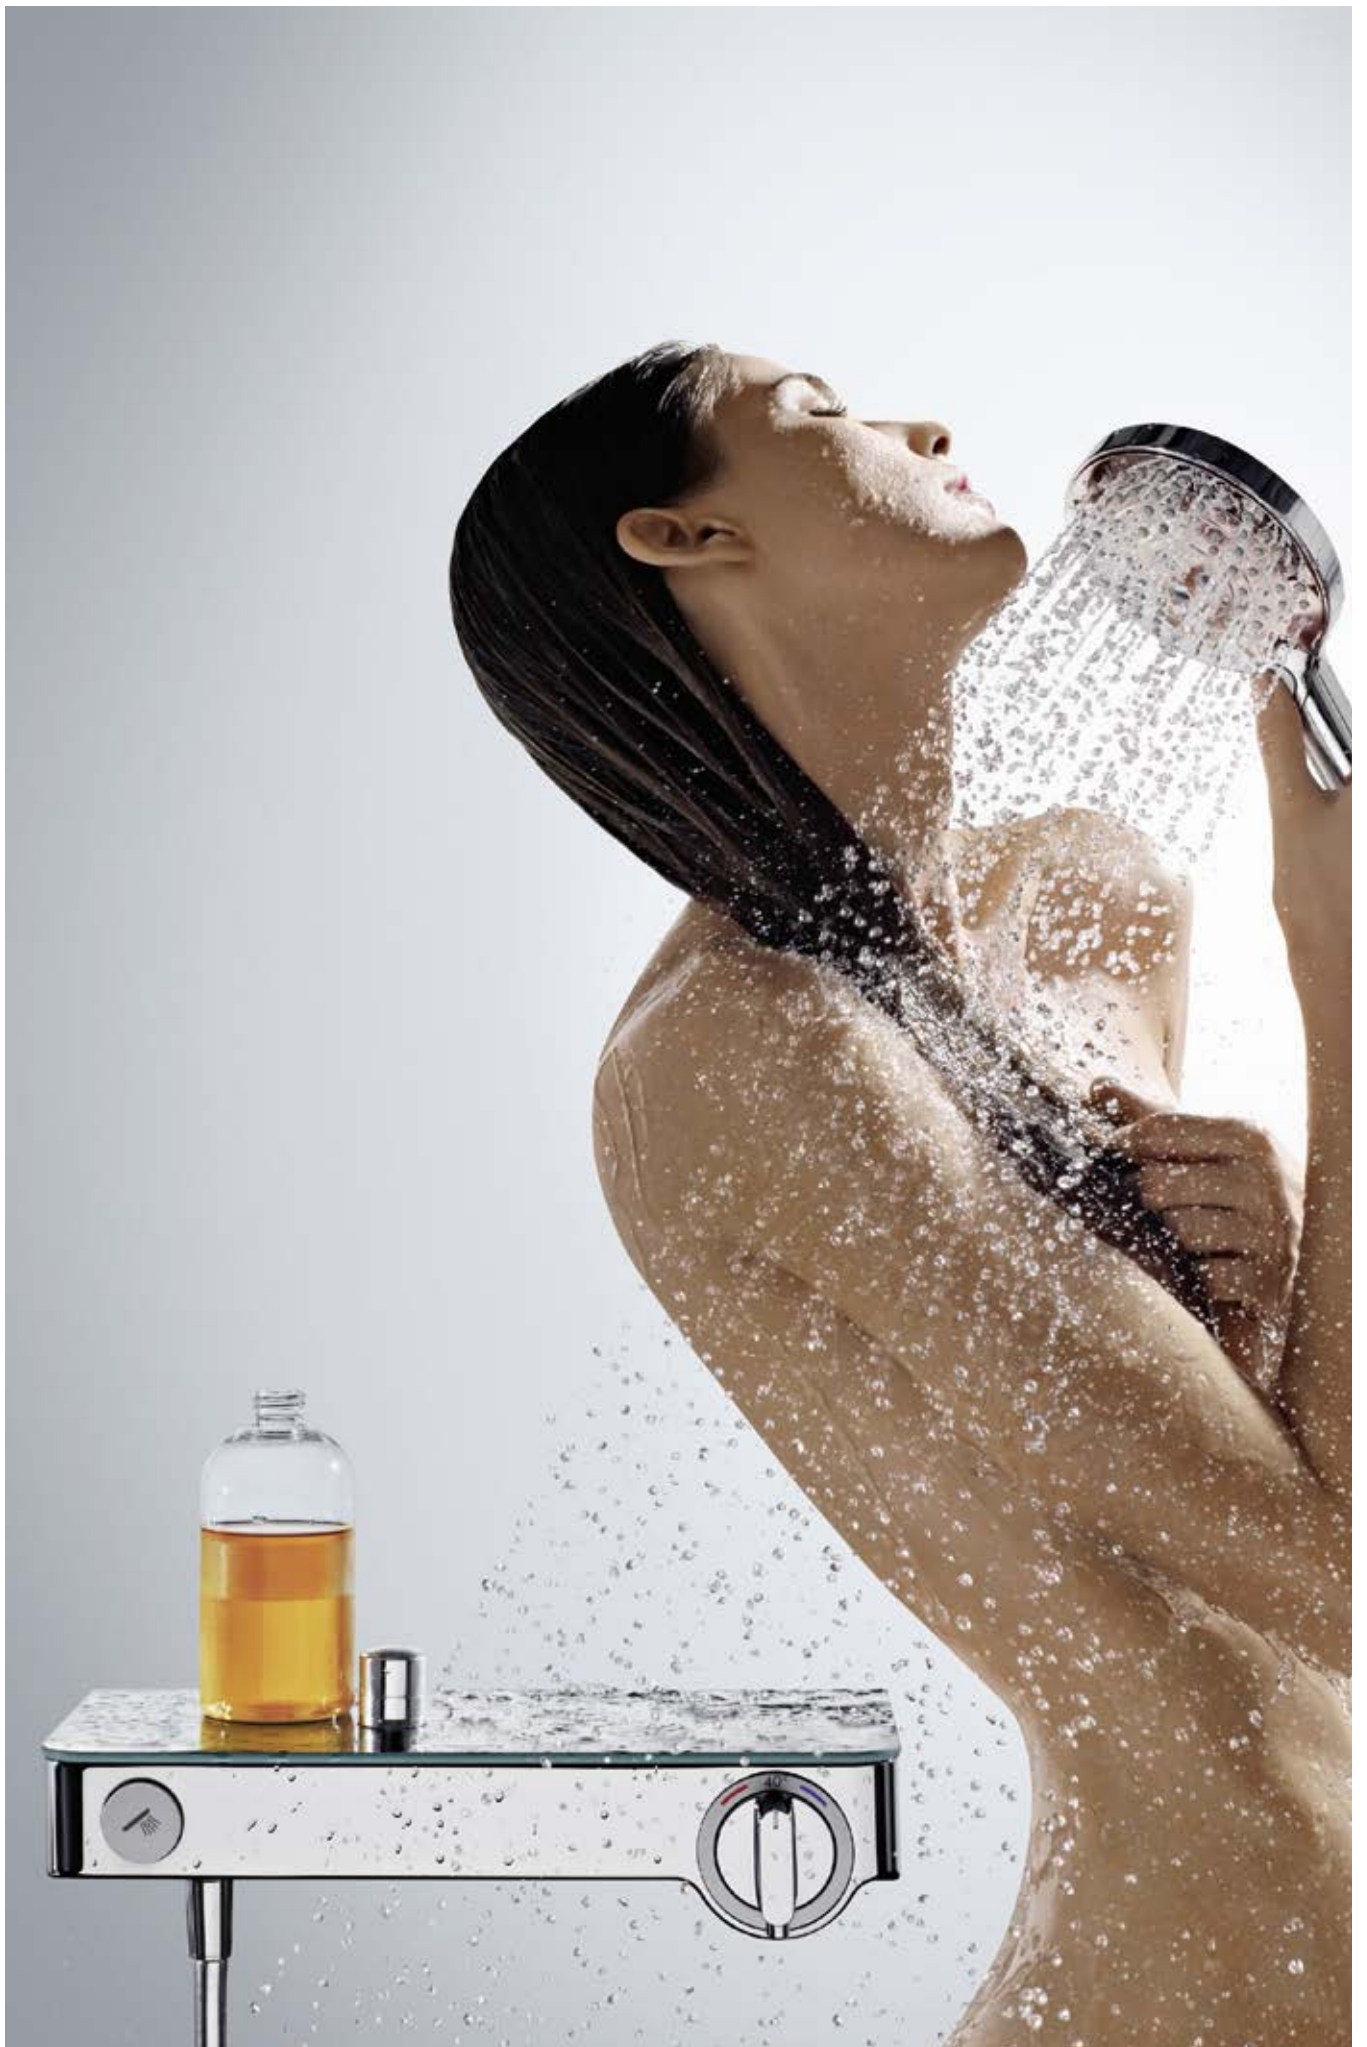

the wall and fit directly onto the existing water connections - so it's perfect when renovating.

Intuitive.

The Select button is entirely intuitive and easy to operate from the front. You just switch the water on and off.

Practical.

There is plenty of room on the glass surface for toiletries, which eliminates the need for an additional shower shelf.

Pinpoint precision.

The desired temperature can be set precisely on the large, user-friendly turning control that is located on the front of the thermostat.