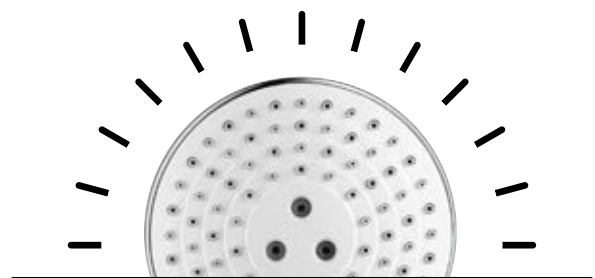

Shhhower

Over **20 %** of you would like a quiet zone or seating area in the bathroom.

47 % of people prefer to shower in the morning.