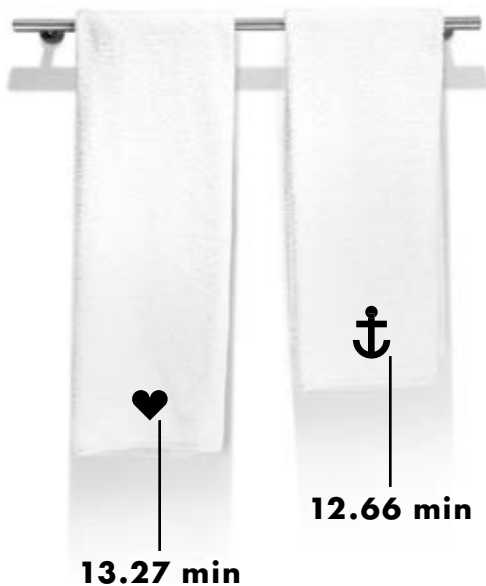

10 things you never knew about showering.

What is our favourite way to shower?

We at Hansgrohe do our very best to make sure that you have the perfect shower experience. To help us achieve this, we carried out surveys in 8 countries, work with 700 product testers all over the world, evaluate over 1.3 million responses, and every day conduct one to one research with consumers in ShowerWorld in the Hansgrohe Aquademie on the subject of showering behaviour. These are the 10 most fascinating things that we have found out:

On average, men shower for **12.66** minutes and women for **13.27** minutes.