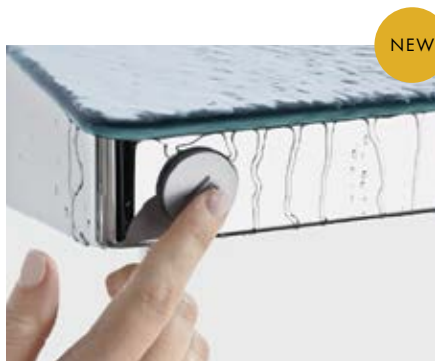

Our shower control for surface-mounted installation: for pure shower pleasure.

Now even more quintessential thanks to the Select button.

The Select technology now makes it even easier to choose your favourite spray type on the thermostat. The hand shower switches on and off at the touch of a button. Furthermore, the thermostat holds

the shower temperature constantly at your chosen setting, preventing unwanted hot or cold surges. The ShowerTablet Select 300 makes everything easy right from the beginning. All working parts are outside

the wall and fit directly onto the existing water connections - so it's perfect when renovating.

Intuitive.

The Select button is entirely intuitive and easy to operate from the front. You just switch the water on and off.