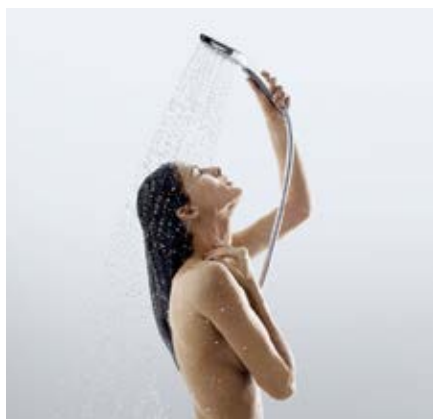

As individual as you are: Our range of showers and sprays.

Choose your perfect shower configuration and the matching control from our variety of showers.

Soft summer rain, a powerful waterfall or a revitalising shower spray? Whatever your idea of the perfect shower

is, through our showering options you will be able to turn your dream into genuine shower pleasure. Design your individual

shower - with the shower configuration that suits you.

Hand showers and shower sets

The basic solution - offers the same full shower pleasure, and is easy to mount on the wall.