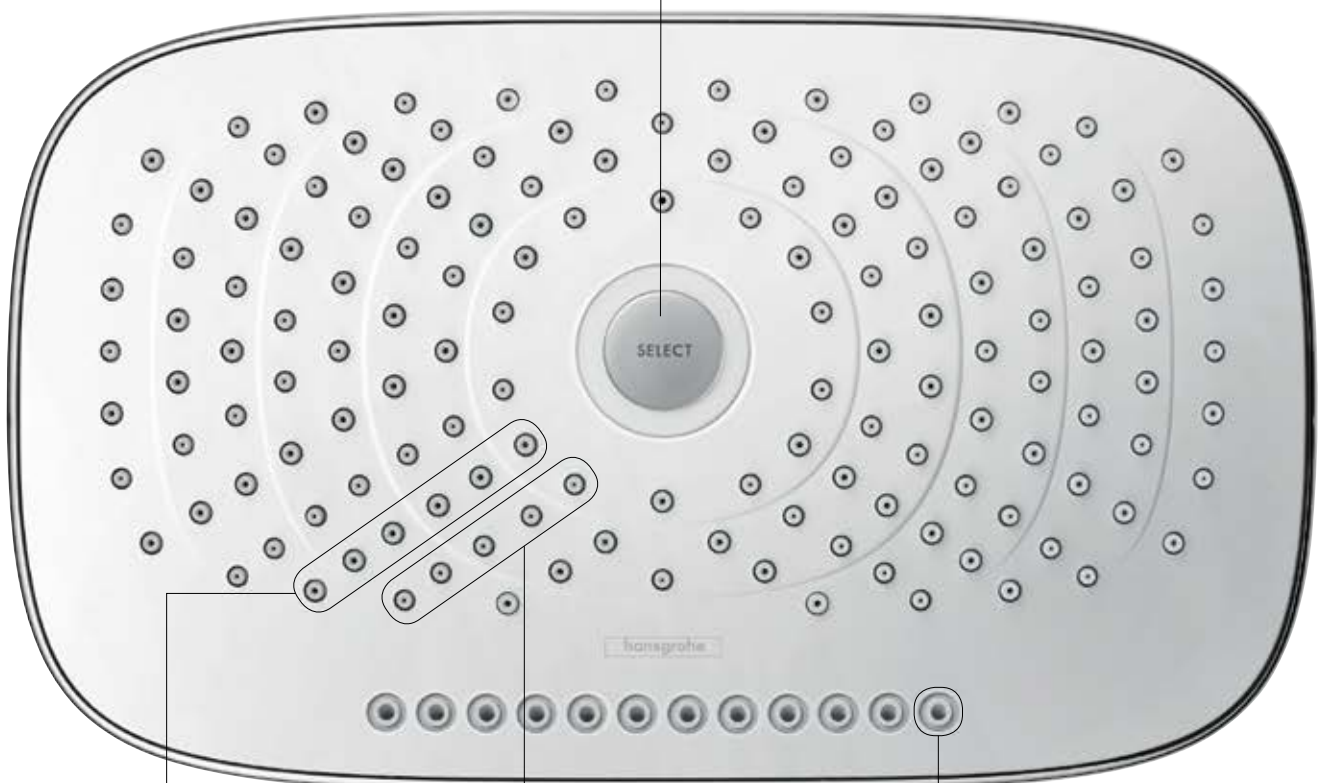

of these overhead showers is just as varied as the showering experience. They are available in the classic round shape or as a contemporary rectangular form; in pure chrome or chrome with a white spray face. They have also been given an elegant, subtle chrome edging, a higher, more fashionable rim and an attractive

wave structure. The spray face is easy to detach for cleaning, which helps extend the lifetime and keeps it looking as good as new.

www.hansgrohe-int.com/select

Raindance® Select E 300 3jet Overhead shower

NEW

Switches over to a different spray type in moments. Provides pleasure at the touch of a button.

Gentle shower rain to enjoy with air-enriched drops from large jets.

Strong shower rain from small jets - perfect for rinsing shampoo out of the hair.

Rain.

The new Rain spray focuses the water on its strongest characteristics. Released from small, narrow jets, it refreshes powerfully and quickly, and is ideal for rinsing out shampoo.

RainStream.

Gentle and yet strong, 12 lavish, sparkling sprays pour forth from the back area of the overhead shower. These wide individual jets simply make the burdens of the day disappear as soon as they touch the head and shoulders.