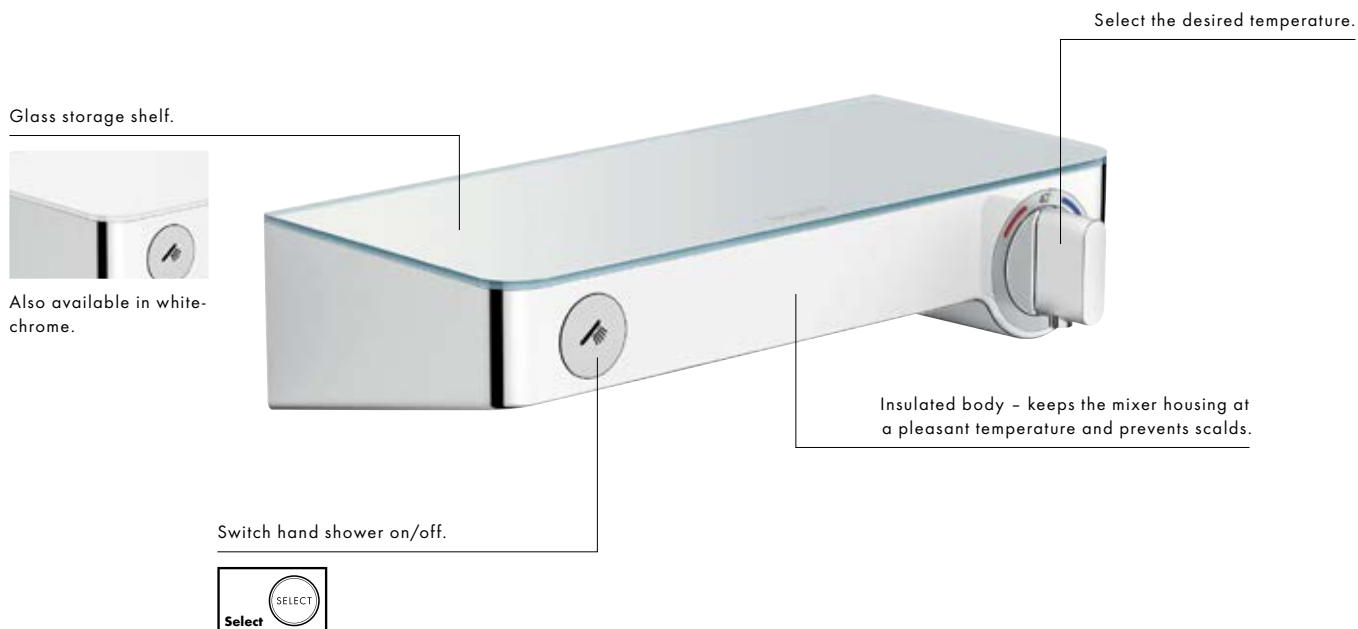

Our shower control for surface-mounted installation: for pure shower pleasure.

Now even more quintessential thanks to the Select button.

The Select technology now makes it even easier to choose your favourite spray type on the thermostat. The hand shower switches on and off at the touch of a button. Furthermore, the thermostat holds

the shower temperature constantly at your chosen setting, preventing unwanted hot or cold surges. The ShowerTablet Select 300 makes everything easy right from the beginning. All working parts are outside

the wall and fit directly onto the existing water connections - so it's perfect when renovating.

Intuitive.

The Select button is entirely intuitive and easy to operate from the front. You just switch the water on and off.