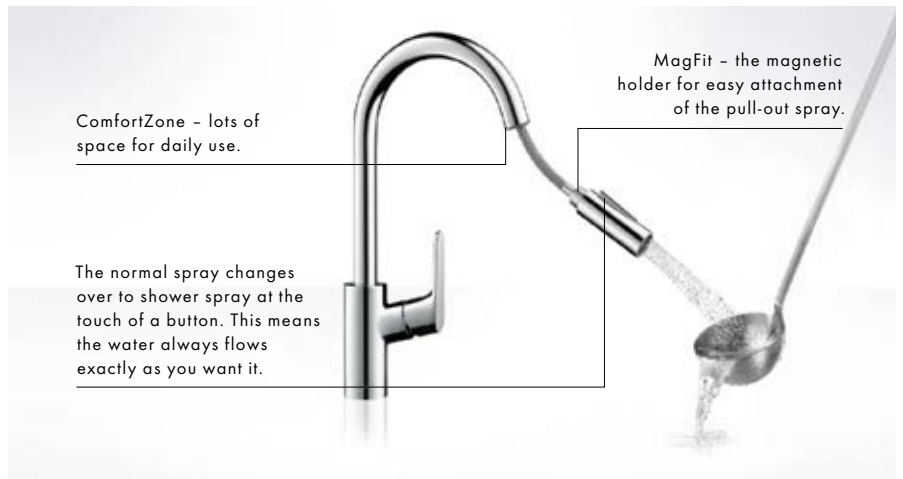

The normal spray changes over to shower
spray at the touch of a button. This means the
water always flows exactly as you want it.

Pull out the shower spray
for optimum flexibility.

MagFit - the magnetic holder for easy
attachment of the pull-out spray.

Focus®

Focus®
Single lever kitchen mixer
with pull-out spray,
2 spray modes,
Swivel spout 150°
31815, -000, -800

Focus®
Single lever kitchen mixer
Swivel spout
110/150/360°
31817, -000, -800

Focus®
Single lever kitchen mixer
Swivel spout
110/150/360°
31820, -000, -800

Focus®
Single lever kitchen mixer
Swivel spout 360°
31806, -000, -800

ComfortZone – lots of
space for daily use.

The normal spray changes
over to shower spray at the
touch of a button. This means
the water always flows
exactly as you want it.

MagFit – the magnetic
holder for easy attachment
of the pull-out spray.

At home all over the world.

Hansgrohe references.

All over the world, building clients and investors work with architects and planners to complete spectacular and refined projects. There is always a demand for smart, beautifully shaped solutions for the use of the essential element, water.