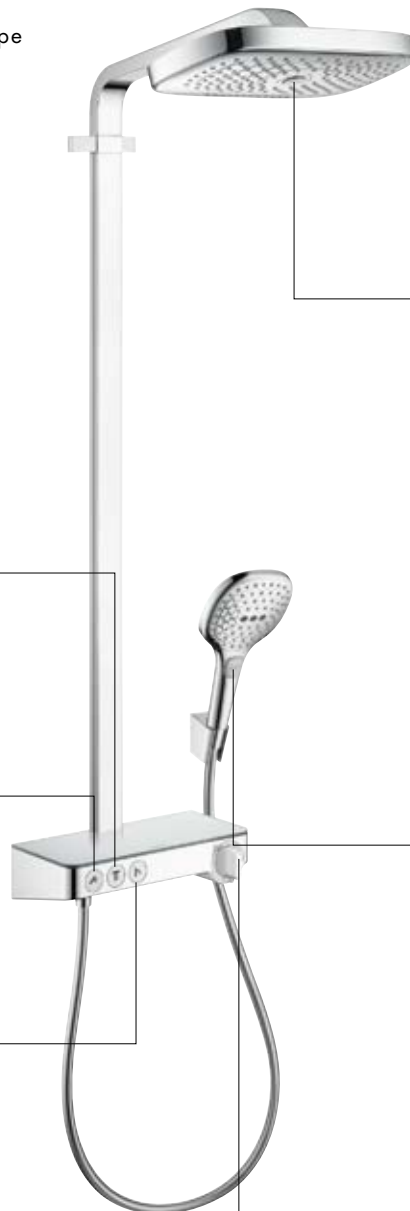

click for you to be immersed in an entirely new shower experience. Enjoy perfect forms and perfectly matched components in all the Hansgrohe Showerpipes. The Showerpipes are quickly and easily fitted to the water connections on the wall – the perfect solution if you are renovating. This

Switch on and off.

NEW

Switch overhead shower on/off.

Switch hand shower on/off.

Switch RainStream spray on and off on the overhead shower.

Choose your spray type with ease.

NEW

Choose your spray type with ease.