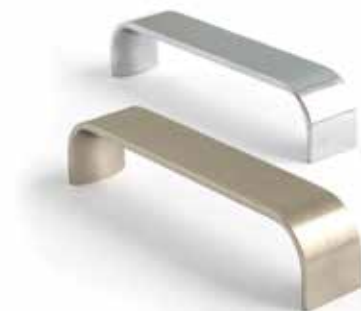

METROPOLIS

METROPOLIS

Famed for its longer-lengths, the Metropolis pull handle is the epitome of modern life with its statement look and lustrous finish.

- Stylish pull handle designed to suit the modern home
- A simple, square profile suitable in the kitchen and bathroom alike
- Available in three longer-lengths suitable for wide drawers and high doors
- Additional knob and handle designs available

Available in 1 finish
Satin Stainless Steel

PEMBRIDGE

With its simple and seamless look, Pembridge offers an understated elegance to any room.

- Made from one smooth, curved piece of aluminium
- A slim, delicate profile suitable for rooms throughout your home
- Choose from four lengths to match your desired look

Available in 2 finishes
Brushed Nickel, Polished Chrome

CHISWICK

Modest and refined, Chiswick is a traditional style handle with an inspired modern twist.

- A bow handle with an extended curve and modern square ends
- Softens the straight lines of cupboards and drawers
- Two suitable lengths for both drawers and doors