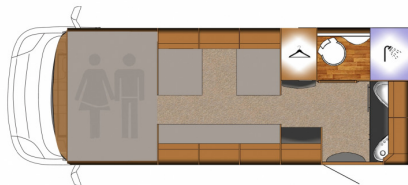

# The Auto Trail Tribute T-620 2-5 Berth

The Tribute T-620 Features one of the most popular design layouts which has a central Lounge and dining area, with cooking and en-suite facilities including separate shower cubicle at the rear. The main bed is located over the cab, while the dinette area features two three-point seatbelts on the forward facing seats which can be quickly converted to a large double bed. Built on Fiat's wide track chassis for extra stability, the 620 comes with the refined 130bhp engine. Like the rest of the Tribute coachbuilt range, standard equipment includes 6-speed gearbox, ABS brakes, remote control central locking, a panoramic rooflight, colour reversing camera and fitted microwave. Driving this motor caravan is so comfortable and relaxing, taking you to a new level of stylish luxury you will not want to end. You will really enjoy your time in this luxuriously furnished and superbly equipped home from home in which you can go where you please and stay where you wish with no deadlines to spoil it .

## Standard features included are:-

- A full kitchen consisting of:-
- A three burner hob, grill and oven
- Sink with hot and cold running water
- Refrigerator with freezer compartment
- Cutlery, crockery and cookware
- Fire blanket, extinguisher and first aid kit
- A washroom with basin, hot-cold water and a separate shower cubicle.
- A cassette flushing toilet c/w chemicals
- Blinds and fly screens to all window
- Blown air Gas/electric heater
- Gas/electric water heater
- Dining table, Full forward facing seat belts
- Fresh water filler hose & 240V Hook-up cable
- TV Aerial and booster unit
- Inboard fresh water & Onboard grey waste tank
- Gas Reg. and two 6Kg gas bottles
- Complimentary membership to Caravanning & Camping Club with campsite guide book

## **Dimensions:**

Length 6.34m (20'9") Width 2.35m (7'8") Height 3.03m (9'11") Weight 3500Kg  
Fresh water tank 135litres Waste water tank 85litres