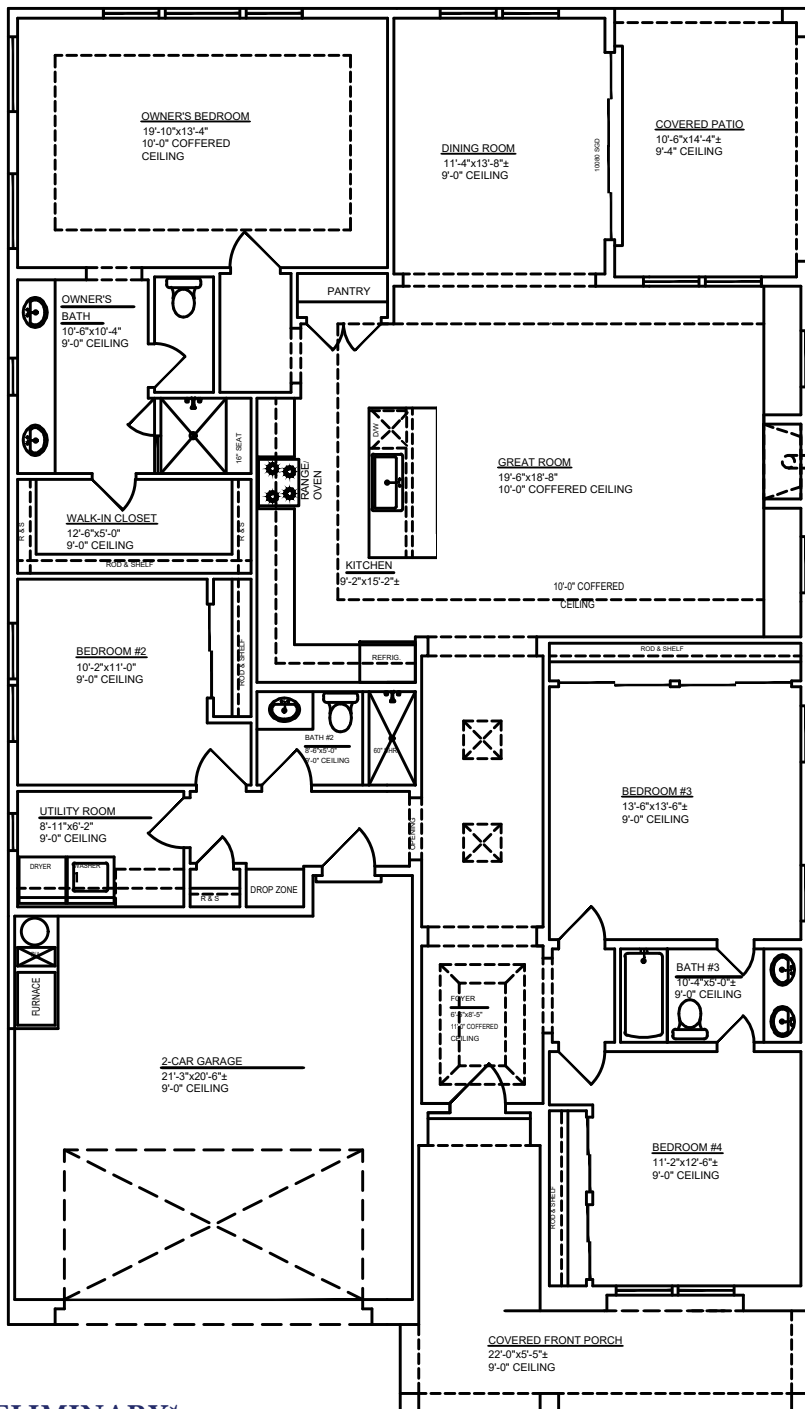

Cypress

2300 Square Feet 4 Bed

PRELIMINARY

5.6.2021

All square footage is approximate. Renderings are conceptions and may vary slightly from actual home. Windows may vary with exterior design. Homes may be built reverse of plans shown, depending on site conditions. Minor architectural changes may be made from time to time at the option of the builder. Model homes may feature upgrade options at additional expense. Pricing, included features and available floor plans subject to change without notice or obligation. Please consult your Sales Professional for details.