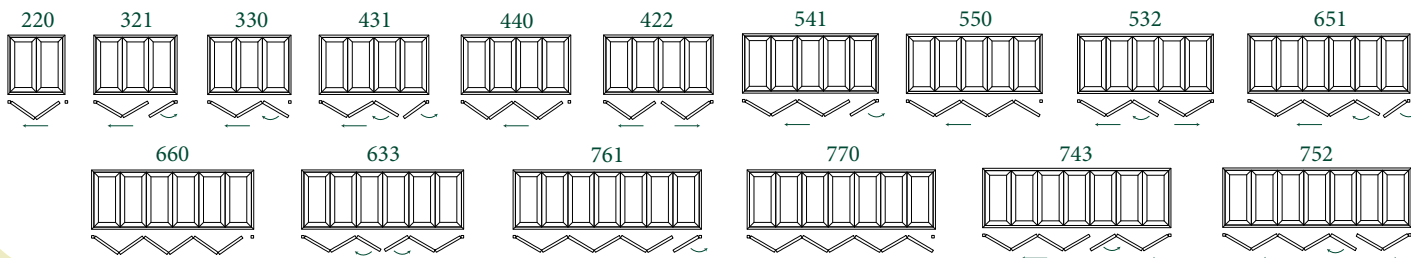

Enjoy the luxury of low-maintenance, contemporary living with our stunning bi-fold doors. The Platinum NRG bi-fold range is available in a wide range of opening styles - including styles unique to us - to suit all sizes of door openings. With the option of internal or external opening we are sure that there will be a door suitable to fit your needs.

The full set of opening configurations is outlined below: