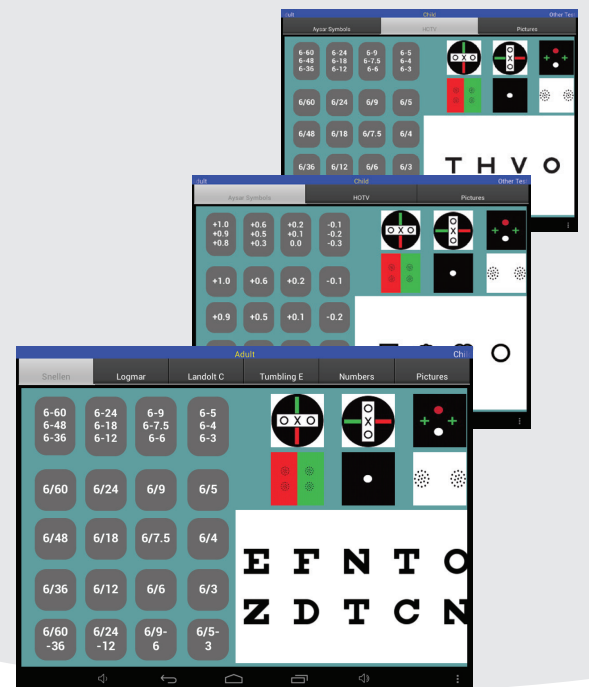

OICO

Making it better, easier and affordable

www.oico.co.uk

DTC-1

The **EASIEST**, most **effortless**, **affordable** and feature packed test chart you will ever use.

If you are looking for a comprehensive visual test system, the **DTC-1** test chart with it's 22" HD screen and 8" tablet controller is your best choice.

A powerful all in one system with an HD quality monitor and computer built into one sleek unit. No wires or cables. You control the system remotely and wirelessly with the tablet provided, with a thumbnail of the test chart on your tablet so you do not need to turn or look at the screen.

From the quick start up to the easy 1 button calibration and the amazingly fast and easy user interface, the DTC-1 test chart has been designed by opticians to give you the most effortless digital test chart experience.

Navigate between different charts at the flick of a finger, the large 8" HD tablet computer on your desk allows you to select, change and view your charts, images and tests with no effort.

Fed up of having to find the right buttons on your remote controller in a dark room? Easy, our backlit controller shows you all the buttons you need even in the darkest room without illuminating your room