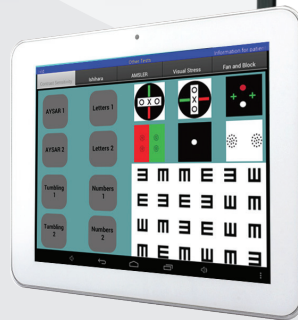

OICO

Making it better, easier and affordable

www.oico.co.uk

DTC-1

The **EASIEST**, most **effortless**, **affordable** and feature packed test chart you will ever use.

If you are looking for a comprehensive visual test system, the **DTC-1** test chart with it's 22" HD screen and 8" tablet controller is your best choice.

A powerful all in one system with an HD quality monitor and computer built into one sleek unit. No wires or cables. You control the system remotely and wirelessly with the tablet provided, with a thumbnail of the test chart on your tablet so you do not need to turn or look at the screen.

From the quick start up to the easy 1 button calibration and the amazingly fast and easy user interface, the DTC-1 test chart has been designed by opticians to give you the most effortless digital test chart experience.

Navigate between different charts at the flick of a finger, the large 8" HD tablet computer on your desk allows you to select, change and view your charts, images and tests with no effort.

Fed up of having to find the right buttons on your remote controller in a dark room? Easy, our backlit controller shows you all the buttons you need even in the darkest room without illuminating your room