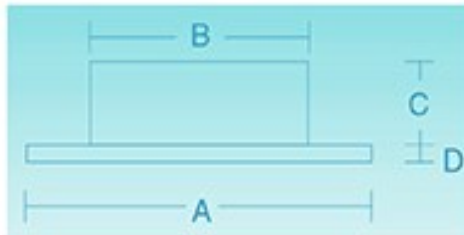

# Teo

- A:** 2 7/8 Inches 73mm  
**B:** 2 1/8 Inches 54mm  
**C:** 1/2 Inch 13.65mm  
**D:** 3/8 Inch 4.9mm

Socket	Bulb Options	Max Wattage	Voltage	Mounting Styles	Bulb Color	Fixture Finish
G4	LED	10W	Low	Screw	*See Below	Brushed Chrome
	Halogen					
	Xenon		AC/DC	Flush		