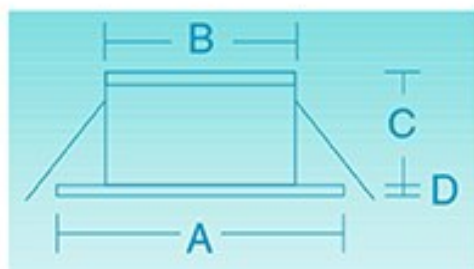

# Pioneer

- A:** 3 1/8 x 3 1/8 Inches - 80 x 80mm  
**B:** 2 7/16 x 2 7/16 Inches - 62 x 62mm  
**C:** 1 3/4 Inches - 45mm  
**D:** 3/16 Inches - 5mm

Socket	Bulb Options	Max Wattage	Voltage	Mounting Styles	Bulb Color	Fixture Finish
G4	LED	10W	Low	Spring Clip	*See Below	Polished Chrome
LED Engine	Halogen Xenon		AC/DC	Flush		