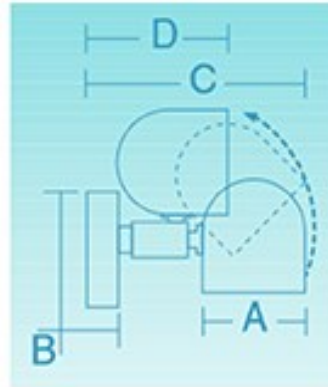

# Marianas

- A:** 1 15/16 Inches - 50mm  
**B:** 13/16 x 2 3/8 Inches - 20 x 60mm  
**C:** 3 1/8 Inches - 80mm  
**D:** 4 1/2 Inches - 115mm

Socket	Bulb Options	Max Wattage	Voltage	Mounting Styles	Bulb Color	Fixture Finish
GX5.3	LED	10W	Low	Screw		Polished Brass
MR16	Halogen					Polished Chrome
	Xenon	3W Non Dimmable 5W Dimmable	AC/DC	Surface	Cool White Warm White	Powder Coating