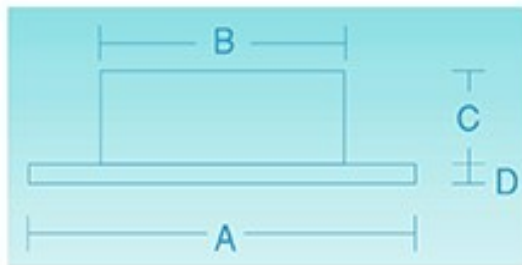

Innovations In Illumination
- Marine & RV -

Interior

Ruby

- A: 4 Inches - 101mm
- B: 2 1/2 Inches - 64.6mm
- C: 1 Inch - 26mm
- D: 3/8 Inch - 9.5mm

Socket	Bulb Options	Max Wattage	Voltage	Mounting Styles	Bulb Color	Fixture Finish
G4	LED	10W	Low	Screw	*See Below	Polished Chrome
LED Engine	Halogen			Flush		
	Xenon		AC/DC			

* Bulb Source Options

Socket	Type	Color	Voltage	Dimmable
G4	Halogen	White	12v or 24v	Yes
	Xenon	White	12v or 24v	Yes
	Single Color LED	Cool White, Warm White, Blue, Red, Green	10v-30v	Yes
	Bi-Color LED	Cool White & Blue, Warm White & Red, Cool White & Green		Yes
	CSA600	Warm White 5.5W 550 Lumen		
		Cool White 5.5W 600 Lumen		
	LED Engine	Multi Color 5.5W 500 Lumen	12v/24v	Yes

All sales are subject to DRSA's Terms and Conditions of Sale
FOB Riviera Beach FL
Prices subject to change without notice