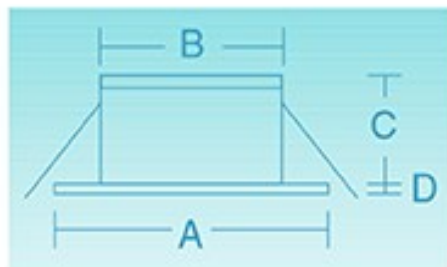

# Expedition

**A:** 3 1/8 x 3 1/8 Inches - 80 x 80mm

**B:** 2 7/16 Inches - 62mm

**C:** 1 3/4 Inches - 45mm

**D:** 3/16 Inches - 5mm

Socket	Bulb Options	Max Wattage	Voltage	Mounting Styles	Bulb Color	Fixture Finish
G4	LED	20W	Low	Spring Clip	*See Below	Stainless Polish
LED Engine	Halogen					Gold Polish
	Xenon		AC/DC	Flush		Nickel Satin
						White
						Gold / Stainless Powder Coating