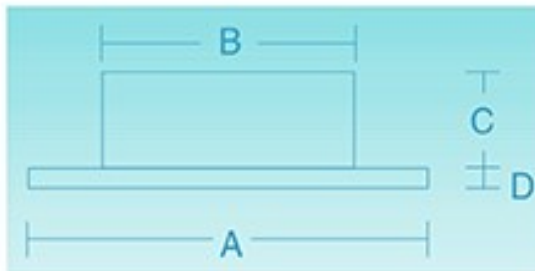

# Emerald

**A: 3 1/4 Inches - 83mm**

**B: 2 Inches - 53mm**

**C: 5/8 Inches - 17mm**

**D: 3/8 Inches - 9.5mm**

Socket	Bulb Options	Max Wattage	Voltage	Mounting Styles	Bulb Color	Fixture Finish
G4	LED	10W	Low	Screw	*See Below	Polished Chrome
LED Engine	Halogen			Flush		
	Xenon		AC/DC			