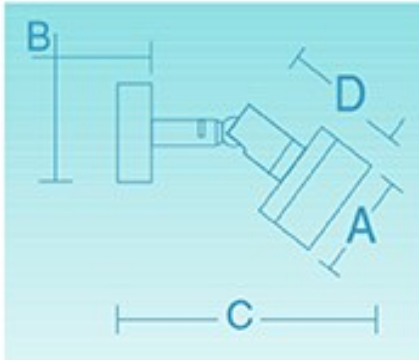

# Little Inagua

- A: 2 1/8 Inches - 54mm**  
**B: 1 3/16 x 2 3/16 Inches - 30 x 56mm**  
**C: 4 1/2 Inches - 115mm**  
**D: 2 3/4 Inches - 70mm**

Socket	Bulb Options	Max Wattage	Voltage	Mounting Styles	Bulb Color	Fixture Finish
G4	LED	10W	Low	Screw	*See Below	White
	Halogen					Nickel Satin
	Xenon		AC/DC	Surface		Polished Brass
						Polished Chrome
						Powder Coating