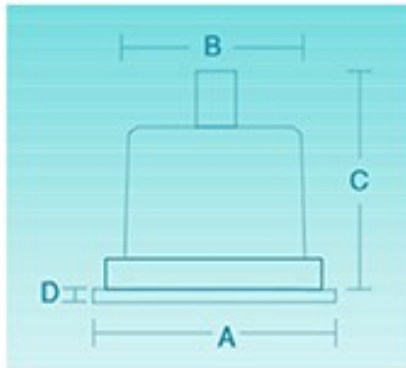

Anacortes

- **A:** 4 3/4 Inches - 120mm
- **B:** 2 3/16 Inches - 55mm
- **C:** 2 1/2 Inches - 63.5mm
- **D:** 1/8 Inches - 2.5mm

IP66 Rated