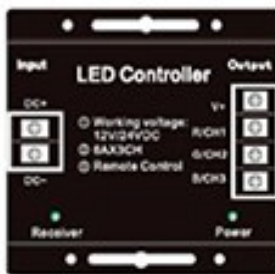

\*All cuts and joints must be properly sealed to maintain IP68 Rating

Our LED Tape Light comes with a variety of choices.  
You can choose what best suits your needs with many different light colors and voltage options.

## RGB LED Controller with Remote

- Capacitance and wireless touch technology, no mechanical wear
- 12-24V DC working voltage with input polarity protection
- The latest PWM control technology, delicate light performance, no flicker
- High power dimmer control with max 4A per channel (3 channels)
- Wireless RF control
- Multi Type functions for color, modes, speed and brightness