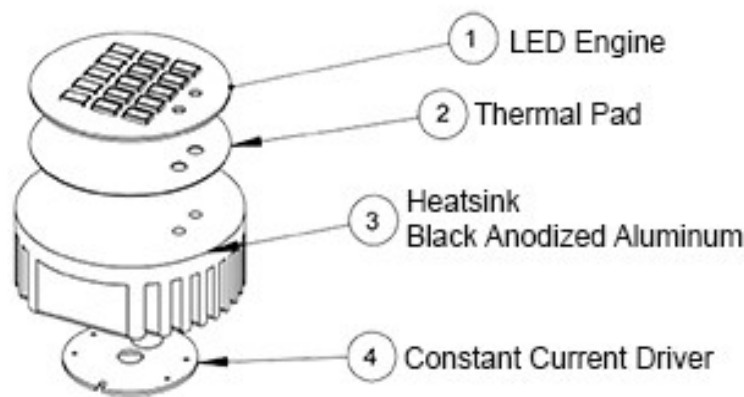

Item#	Description	List Price
006.CSA600.010	5.5W 550 Lumen LED Engine, Warm White (2700K), 12/24V DC	$63.00
006.CSA600.020	5.5W 600 Lumen LED Engine, Daylight White (5000K), 12/24V DC	$63.00