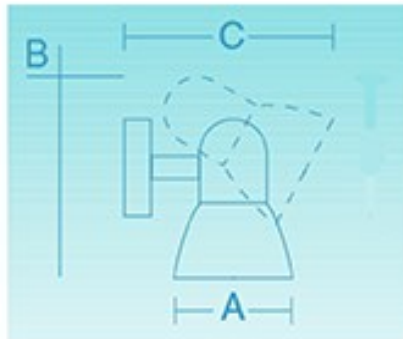

# Liberty

- A:** 2 3/16 Inches - 55mm
- B:** 13/16 x 2 1/2 Inches - 20 x 64mm
- C:** 4 5/16 Inches - 110mm

Socket	Bulb Options	Max Wattage	Voltage	Mounting Styles	Bulb Color	Fixture Finish
G4	LED	10W	Low	Screw	*See Below	Polished Brass
	Halogen					Polished Chrome
	Xenon					Powder Coating
			AC/DC	Surface		