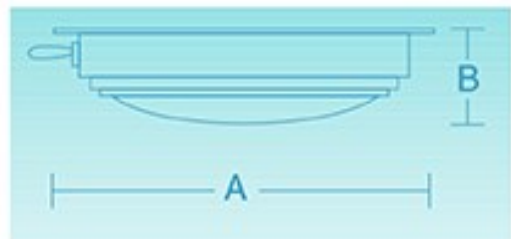

# Dome Point

A: 5 1/2 Inches - 140mm

B: 1 9/16 Inches - 40mm

IP55 Rated

Socket	Bulb Options	Max Wattage	Voltage	Mounting Styles	Bulb Color	Fixture Finish
G4	LED	20W	Low	Screw	*See Below	Polished Chrome
LED Engine	Halogen					Powder Coating
	Xenon		AC/DC	Surface		