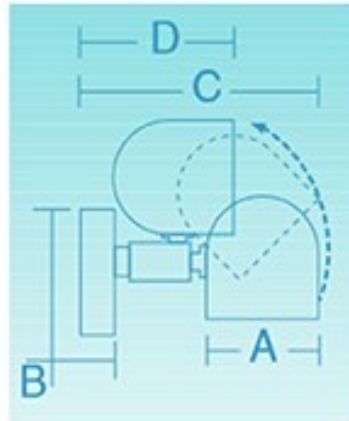

Mission Bay

- **A:** 1 15/16 Inches - 50mm
- **B:** 13/16 x 2 3/8 Inches - 20 x 60mm
- **C:** 4 1/2 Inches - 110mm
- **D:** 2 3/16 Inches - 55mm