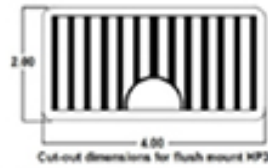

HP 3 or HP3/B

Cut-out dimensions for flush mount HP3