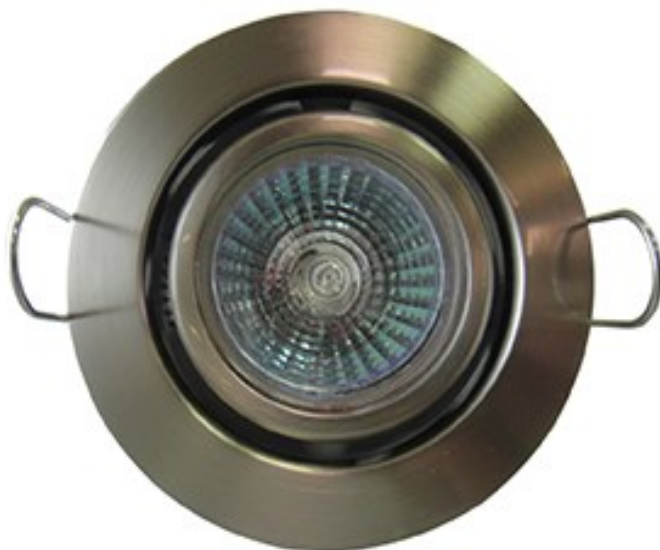

# San Pedro

**A:** 3 9/16 Inches - 90mm

**B:** 2 7/8 Inches - 73mm

**C:** 2 15/16 Inches - 75mm

**D:** 3/16 Inches - 5mm

Swivel

Socket	Bulb Options	Max Wattage	Voltage	Mounting Styles	Bulb Color	Fixture Finish
GX5.3	LED	35W	Low	Spring Clip	*See Below	White
LED Engine	Halogen		High			Black Nickel
	Xenon		AC/DC	Flush		Polished Gold
						Polished Chrome
						Powder Coating