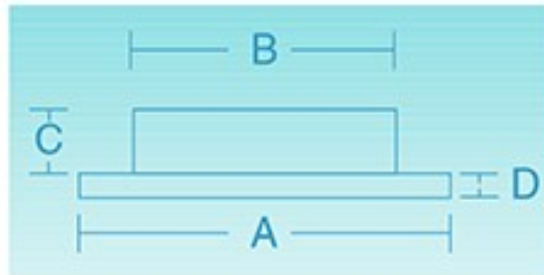

# Montserrat

**A: 3 1/4 Inches - 83mm**

**B: 2 1/8 Inches - 54mm**

**C: 7/8 Inches - 23mm**

**D: 3/8 Inches - 10mm**

**IP55 Rated**

Socket	Bulb Options	Max Wattage	Voltage	Mounting Styles	Bulb Color	Fixture Finish
G4	LED	20W	Low	Screw	*See Below	White
LED Engine	Halogen					Nickel Satin
	Xenon		AC/DC	Flush		Polished Brass
						Polished Chrome
						Powder Coating