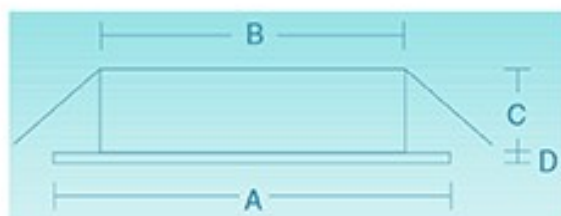

# Kingston

**A: 4 1/8 Inches - 105mm**

**B: 3 1/2 Inches - 89mm**

**C: 1 1/4 Inches - 32mm**

**D: 1/16 Inches - 2mm**

**IP55 Rated**

Socket	Bulb Options	Max Wattage	Voltage	Mounting Styles	Bulb Color	Fixture Finish
G4	LED	20W	Low	Spring Clips	*See Below	White
LED Engine	Halogen					Nickel Satin
	Xenon		AC/DC	Flush		Polished Brass
						Polished Chrome
						Powder Coating