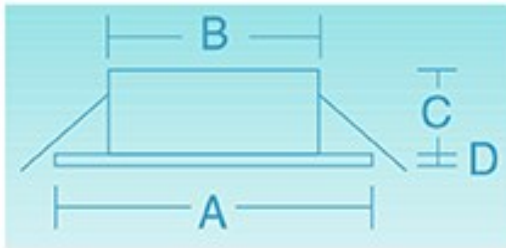

Little Beach

A: 2 9/16 Inches - 65mm

B: 2 3/16 Inches - 55mm

C: 7/8 Inches - 22mm

D: 3/16 Inches - 5mm