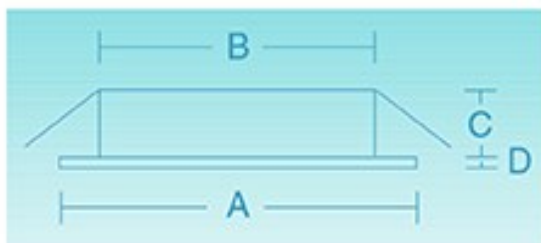

Innovations In Illumination
- Marine & RV -

Interior
Exterior
IP55

Negril

A: 3 1/2 Inches - 89mm

B: 3 1/16 Inches - 77mm

C: 1 1/4 Inches - 32mm

D: 1/16 Inches - 2mm

IP55 Rated

Socket	Bulb Options	Max Wattage	Voltage	Mounting Styles	Bulb Color	Fixture Finish
G4	LED	20W	Low	Spring Clip	*See Below	White
LED Engine	Halogen					Nickel Satin
	Xenon		AC/DC	Flush		Polished Brass
						Polished Chrome
						Powder Coating

* Bulb Source Options

Socket	Type	Color	Voltage	Dimmable
G4	Halogen	White	12v or 24v	Yes
	Xenon	White	12v or 24v	Yes
	Single Color LED	Cool White, Warm White, Blue, Red, Green	10v-30v	Yes
	Bi-Color LED	Cool White & Blue, Warm White & Red, Cool White & Green		Yes
	CSA600	Warm White 5.5W 550 Lumen		
		Cool White 5.5W 600 Lumen		
	LED Engine	Multi Color 5.5W 500 Lumen	12v/24v	Yes

All sales are subject to DRSA's Terms and Conditions of Sale
FOB Riviera Beach FL
Prices subject to change without notice