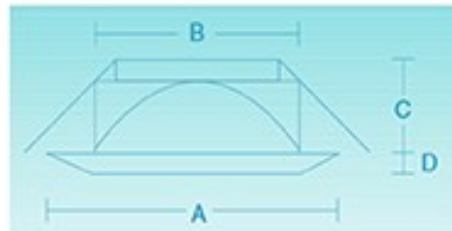

Innovations in Illumination
- Marine & RV -

Interior

North Beach

A: 3 1/8 Inches - 80mm

B: 2 3/4 Inches - 70mm

C: 1 Inches - 25mm

D: 3/16 Inches - 5mm

Socket	Bulb Options	Max Wattage	Voltage	Mounting Styles	Bulb Color	Fixture Finish
G4	LED	20W	Low	Spring Clip	*See Below	White
LED Engine	Halogen					Nickel Satin
	Xenon		AC/DC	Flush		Polished Brass
						Polished Chrome
						Powder Coating

* Bulb Source Options

Socket	Type	Color	Voltage	Dimmable
G4	Halogen	White	12v or 24v	Yes
	Xenon	White	12v or 24v	Yes
	Single Color LED	Cool White, Warm White, Blue, Red, Green	10v-30v	Yes
	Bi-Color LED	Cool White & Blue, Warm White & Red, Cool White & Green		Yes
	CSA600	Warm White 5.5W 550 Lumen		
		Cool White 5.5W 600 Lumen		
	LED Engine	Multi Color 5.5W 500 Lumen	12v/24v	Yes

All sales are subject to DRSA's Terms and Conditions of Sale
FOS Riviera Beach FL
Prices subject to change without notice