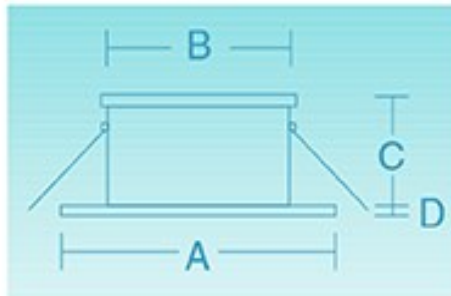

Innovations In Illumination
- Marine & RV -

Interior

Marco

- **A:** 2 9/16 Inches - 65mm
- **B:** 2 3/16 Inches - 55mm
- **C:** 1 5/8 Inches - 42mm
- **D:** 3/16 Inches - 5mm

Socket	Bulb Options	Max Wattage	Voltage	Mounting Styles	Bulb Color	Fixture Finish
G4	LED	10W	Low	Spring Clip	*See Below	White
	Halogen					Nickel Satin
	Xenon		AC/DC	Flush		Polished Brass
						Polished Chrome
						Powder Coating

* Bulb Source Options

Socket	Type	Color	Voltage	Dimmable
G4	Halogen	White	12v or 24v	Yes
	Xenon	White	12v or 24v	Yes
	Single Color LED	Cool White, Warm White, Blue, Red, Green	10v-30v	Yes
	Bi-Color LED	Cool White & Blue, Warm White & Red, Cool White & Green		Yes

All sales are subject to DRSA's Terms and Conditions of Sale
FOB Riviera Beach FL
Prices subject to change without notice