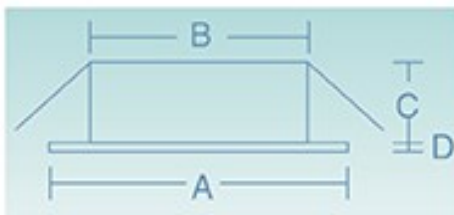

# Jamaica

**A: 6 1/8 Inches - 156mm**

**B: 4 3/4 Inches - 121mm**

**C: 1 9/16 Inches - 39mm**

**D: 1/16 Inches - 2mm**

Socket	Bulb Options	Max Wattage	Voltage	Mounting Styles	Bulb Color	Fixture Finish
G4	LED	20W	Low	Spring Clip	*See Below	White
LED Engine	Halogen		High			Nickel Satin
B15d	Xenon		AC/DC	Flush		Polished Brass
GY6.35						Polished Chrome Powder Coating