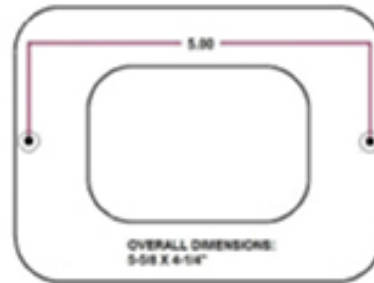

HP6

Cut-out: 3-3/4 x 4-3/4"