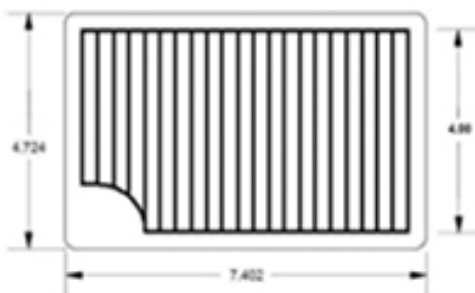

HP 12

Cut-out: 4-3/4 x 7-1/2"

NOTE: Ventilation is required.

Lamp **MUST** be installed in an area of sufficient air space to permit cooling from heat sink. Wire chase should be sufficient. If there is less than 2 inches behind the heat sink, ventilation must be added.