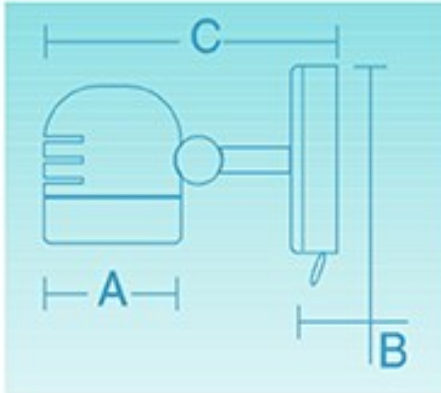

# Hilton Head

**A:** 1 3/4 Inches - 45mm

**B:** 13/16 x 2 1/2 Inches - 20 x 64mm

**C:** 4 5/16 Inches - 110mm

Socket	Bulb Options	Max Wattage	Voltage	Mounting Styles	Bulb Color	Fixture Finish
G4	LED	10W	Low	Screw	*See Below	Oil Rubbed Bronze
	Halogen					Nickel Satin
	Xenon	AC/DC	Surface	Polished Brass		
						Polished Chrome
						Powder Coating