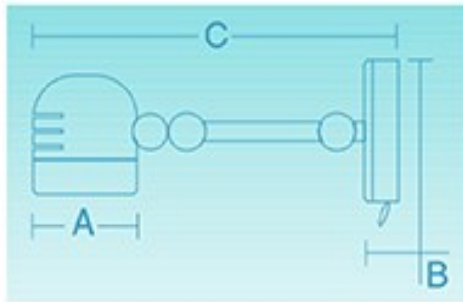

# Admiralty Head

A: 1 3/4 Inches - 44mm

B: 2 5/8 x 13/16 Inches - 64 x 20mm

C: 6 Inches - 153mm

Socket	Bulb Options	Max Wattage	Voltage	Mounting Styles	Bulb Color	Fixture Finish
G4	LED	10W	Low	Screw	*See Below	Oil Rubbed Bronze
	Halogen					Nickel Satin
	Xenon	AC/DC	Surface	Polished Brass		
						Polished Chrome
						Powder Coating