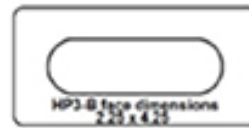

HP3-B face dimensions
2.45 x 4.45