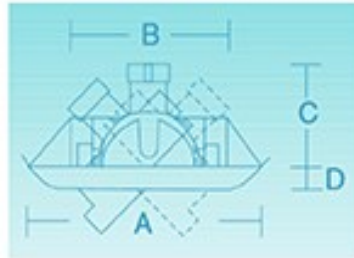

Voyager

- **A: 3 1/8 Inches - 80mm**
- **B: 2 1/2 Inches - 64mm**
- **C: 1 3/8 Inches - 35mm**
- **D: 3/8 Inches - 10mm**

Swivel