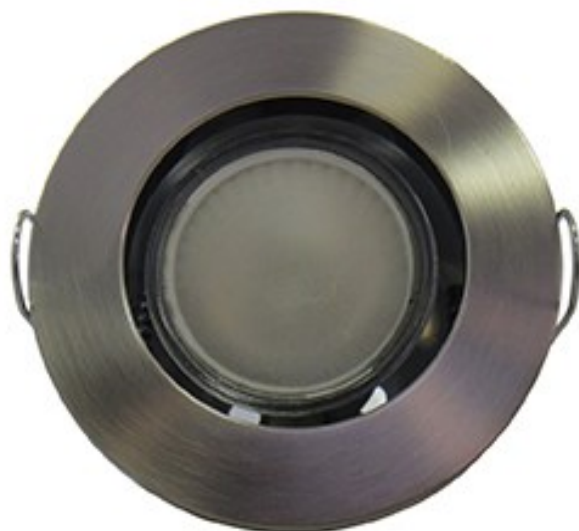

# Pearl

- A:** 3 9/16 Inches - 90mm  
**B:** 2 11/16 Inches - 68mm  
**C:** 3 1/8 Inches - 80mm  
**D:** 3/16 Inches - 5mm

Socket	Bulb Options	Max Wattage	Voltage	Mounting Styles	Bulb Color	Fixture Finish
GU10	LED	35W	Low	Spring Clip	*See Below	White
LED Engine	Halogen		High			Nickel Satin
	Xenon		AC/DC	Flush		Black Nickel
						Powder Coating
						Stainless Polish
						Gold Polish