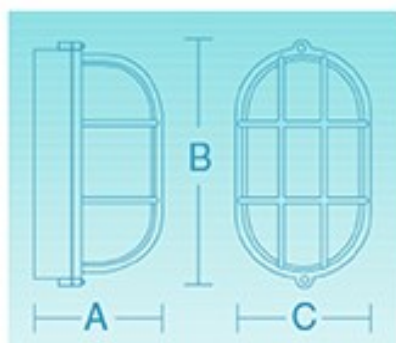

# Tybee

A: 4 1/2 Inches / 115 mm

B: 7 11/16 Inches / 195 mm

C: 4 3/4 Inches / 120 mm

Socket	Bulb Options	Max Wattage	Voltage	Mounting Styles	Bulb Color	Fixture Finish
E27	LED (WW, CW)	40W	Low	Screw	*See Below	White
GY6.35	Halogen (White)		High	Surface		
LED Engine	Xenon (White)		AC/DC			
	Incandescent (White)					