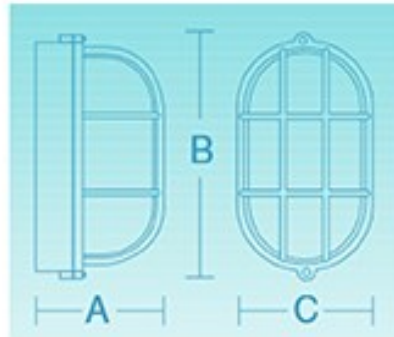

Socket	Bulb Options	Max Wattage	Voltage	Mounting Styles	Bulb Color	Fixture Finish
E27	LED (WW, CW)	Small 60W	Low	Screw	*See Below	White
GY6.35	Halogen (White)	Large 100W	High	Surface		
LED Engine	Xenon (White)		AC/DC			
	Incandescent (White)					

* Bulb Source Options

Socket	Type	Color	Voltage	Dimmable
GY6.35	LED	1.8W Tower CW, WW	9v-36v	Yes
	CSA600	Warm White 5.5W 550 Lumen Cool White 5.5W 600 Lumen		
	LED Engine	Multi Color 5.5W 500 Lumen	12v/24v	Yes

All sales are subject to DRSA's Terms and Conditions of Sale
FOB Riviera Beach FL
Prices subject to change without notice