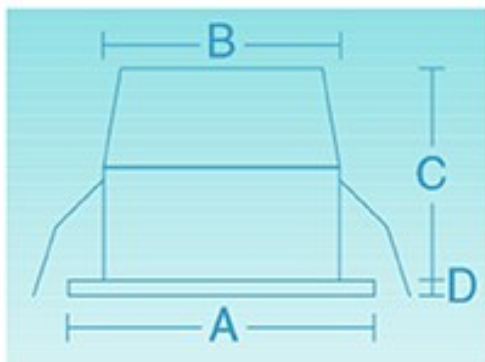

1. **A:** 3 9/16 Inches - 90mm
   B: 2 11/16 Inches - 68mm
   C: 3 1/8 Inches - 80mm
   D: 3/16 Inches - 5mm