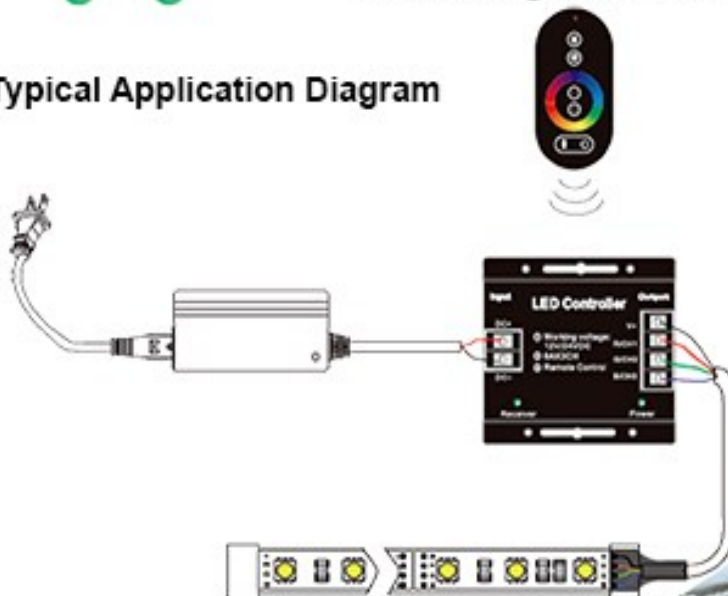

Typical Application Diagram

All sales are subject to DRSA's Terms and Conditions of Sale
FOB Riviera Beach FL
Prices subject to change without notice