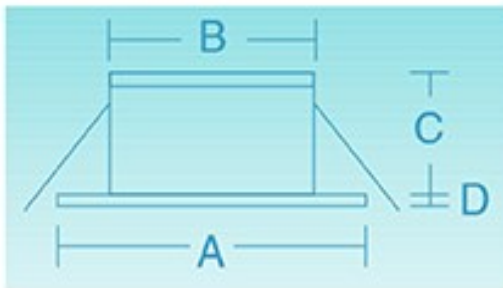

# Explorer

A: 3 1/8 x 3 1/8 Inches - 80 x 80mm

B: 2 7/16 x 2 7/16 Inches - 62 x 62mm

C: 1 3/4 Inches - 45mm

D: 3/16 Inches - 5mm

Socket	Bulb Options	Max Wattage	Voltage	Mounting Styles	Bulb Color	Fixture Finish
G4	LED	20W	Low	Spring Clip	*See Below	Polished Chrome
LED Engine	Halogen					Powder Coating
	Xenon		AC/DC	Flush		Nickel Satin
						Gold Polish