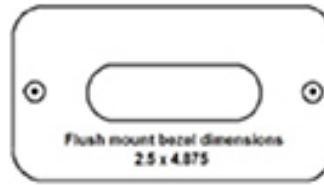

Flush mount bezel dimensions
2.5 x 4.875

Flush mount bezel, available in polished 316 SS