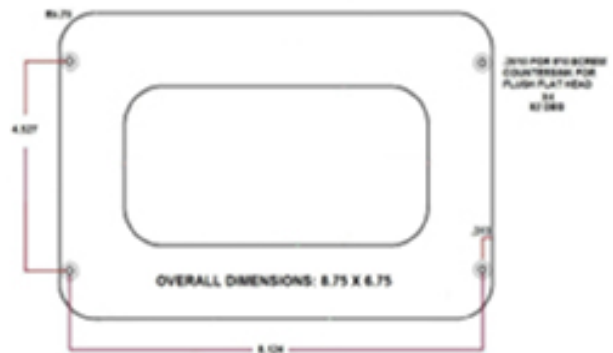

HP 12

Cut-out: 4-3/4 x 7-1/2"

NOTE: Ventilation is required.

Lamp **MUST** be installed in an area of sufficient air space to permit cooling from heat sink. Wire chase should be sufficient. If there is less than 2 inches behind the heat sink, ventilation must be added.