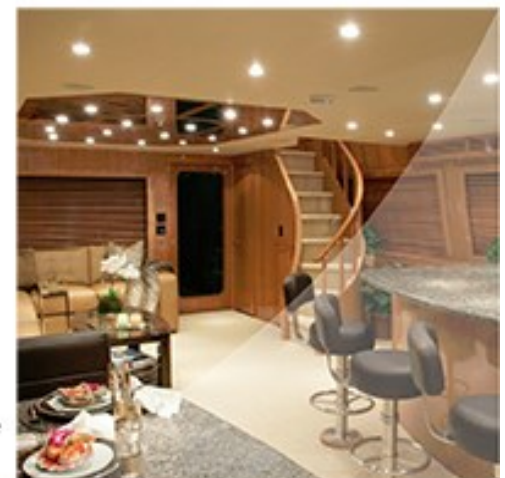

Quantity Discounts	
1 to 5	List
6 to 15	2.5%
16 to 50	5%
50+	7.5%

All sales are subject to DRSA's Terms and Conditions of Sale
FOB Riviera Beach FL
Prices subject to change without notice