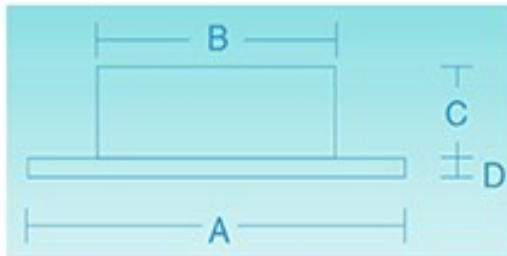

Innovations in Illumination
- Marine & RV -

Interior
Exterior
IP55

Antigua

A: 4 Inches - 102mm

B: 2 5/8 Inches - 67mm

C: 1 1/4 Inches - 32mm

D: 3/8 Inches - 10mm

IP55 Rated

Socket	Bulb Options	Max Wattage	Voltage	Mounting Styles	Bulb Color	Fixture Finish
G4	LED	20W	Low	Screw	*See Below	White
LED Engine	Halogen					Nickel Satin
	Xenon		AC/DC	Flush		Polished Brass
						Polished Chrome
						Powder Coating

* Bulb Source Options

Socket	Type	Color	Voltage	Dimmable
G4	Halogen	White	12v or 24v	Yes
	Xenon	White	12v or 24v	Yes
	Single Color LED	Cool White, Warm White, Blue, Red, Green	10v-30v	Yes
	Bi-Color LED	Cool White & Blue, Warm White & Red, Cool White & Green		Yes
	CSA600	Warm White 5.5W 550 Lumen		
		Cool White 5.5W 600 Lumen		
	LED Engine	Multi Color 5.5W 500 Lumen	12v/24v	Yes

All sales are subject to DRSA's Terms and Conditions of Sale
FOB Riviera Beach FL
Prices subject to change without notice