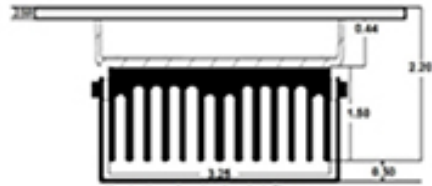

HP 3 or HP3/B

Cut-out dimensions for flush mount HP3