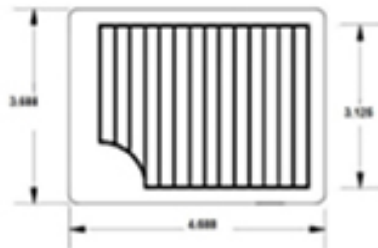

HP6

Cut-out: 3-3/4 x 4-3/4"