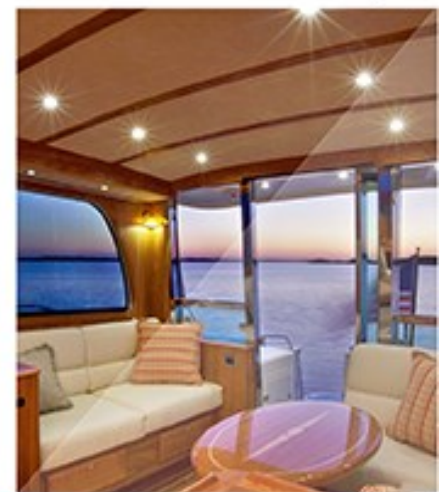

* Bulb Source Options

Socket	Type	Color	Voltage	Dimmable
G4	Halogen	White	12v or 24v	Yes
	Xenon	White	12v or 24v	Yes
	Single Color LED	Cool White, Warm White, Blue, Red, Green	10v-30v	Yes
	Bi-Color LED	Cool White & Blue, Warm White & Red, Cool White & Green		Yes
	CSA600	Warm White 5.5W 550 Lumen		
		Cool White 5.5W 600 Lumen		
	LED Engine	Multi Color 5.5W 500 Lumen	12v/24v	Yes

All sales are subject to DRSA's Terms and Conditions of Sale
FOB Riviera Beach FL
Prices subject to change without notice