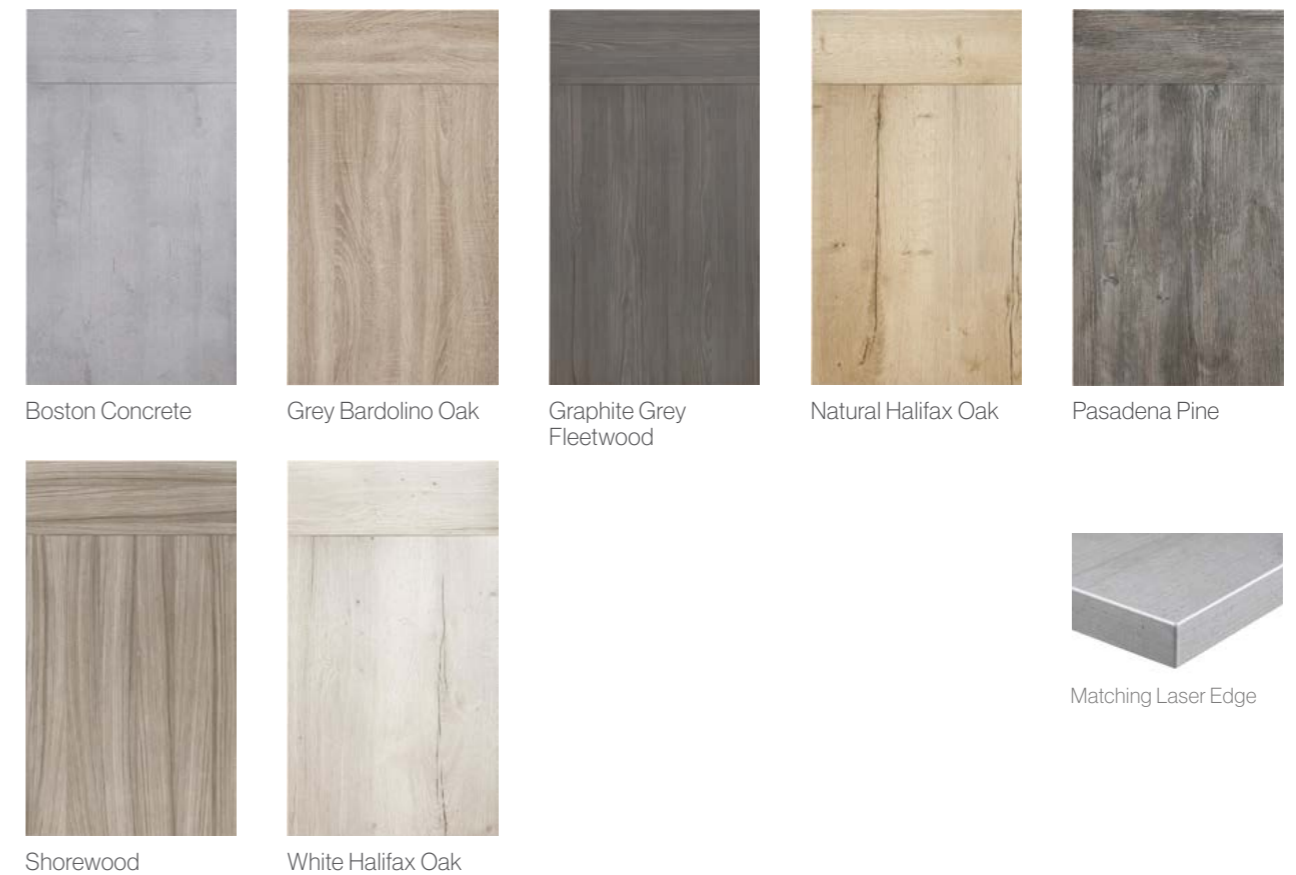

The Glacier range includes High Gloss Acrylic, Super Matt PVC and MFC Woodgrains. The Acrylic and PVC are laminated to create the perfect gloss or matt finish. Components are then edged using the latest laser and PUR technology.

Ideally suited for the sleek modern kitchen, bedroom or bathroom, this range has the flexibility to contrast finishes and textures, with made to measure sizes available.

High Gloss

Edge options

High gloss finishes can be complimented with either a matching Laser Edge or a 3D glass effect Dual Edge.

Super Matt

MFC