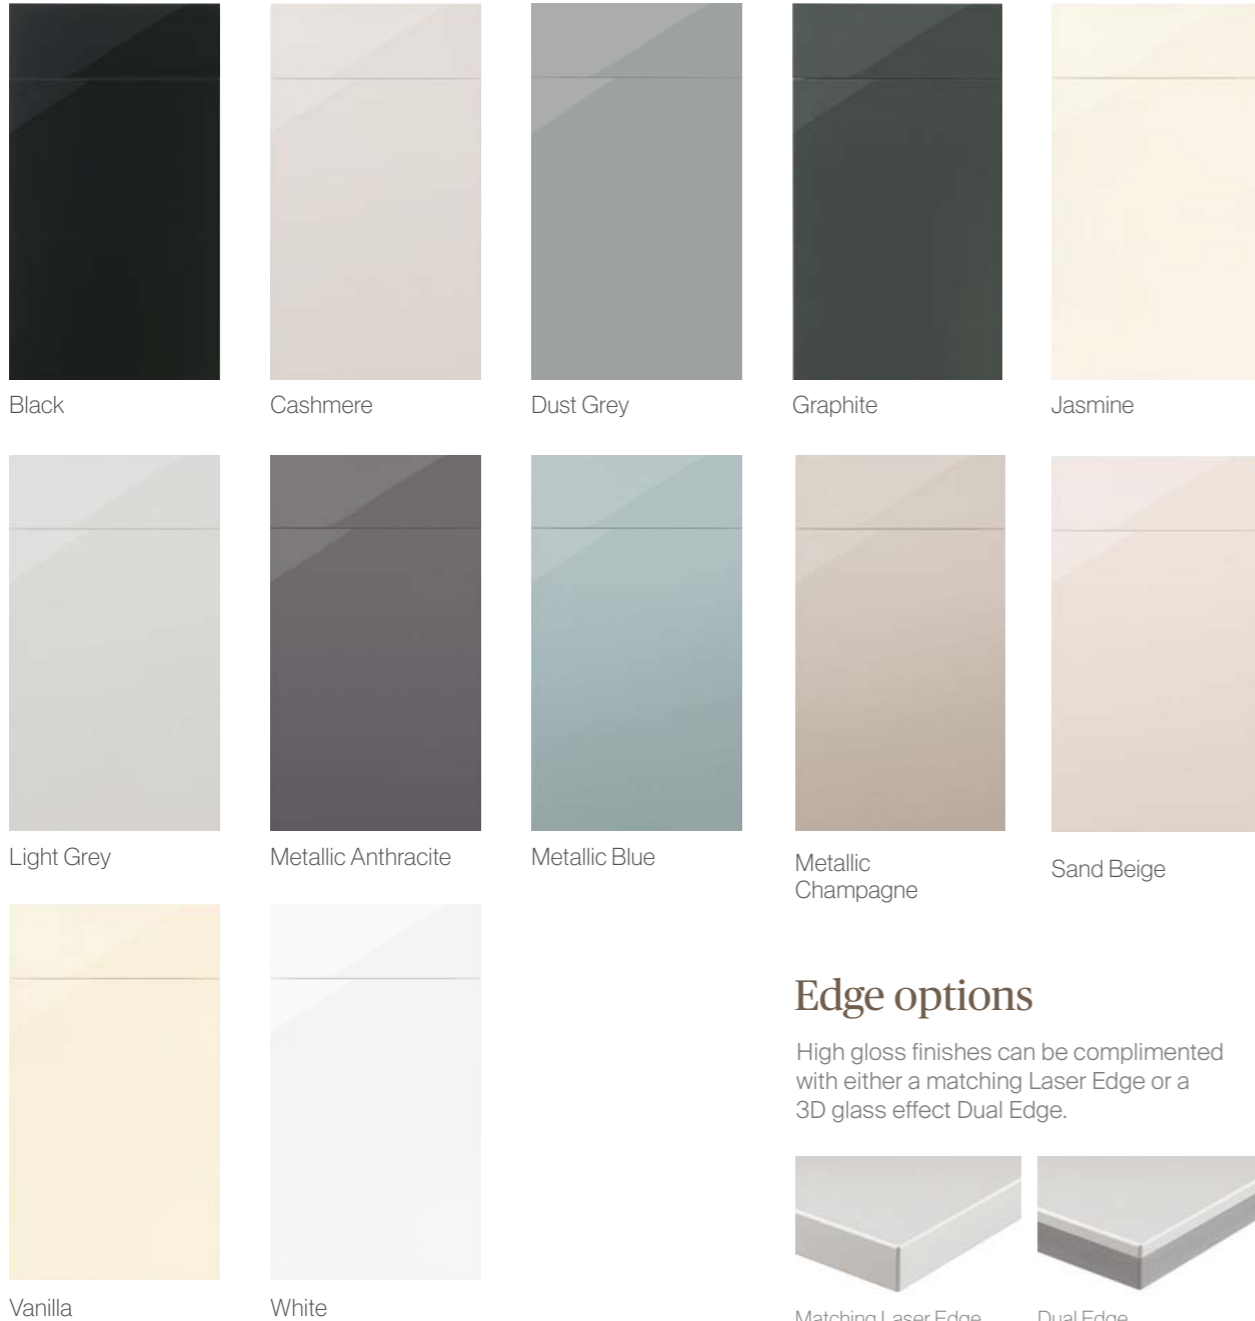

The Glacier range includes High Gloss Acrylic, Super Matt PVC and MFC Woodgrains. The Acrylic and PVC are laminated to create the perfect gloss or matt finish. Components are then edged using the latest laser and PUR technology.

Ideally suited for the sleek modern kitchen, bedroom or bathroom, this range has the flexibility to contrast finishes and textures, with made to measure sizes available.

High Gloss