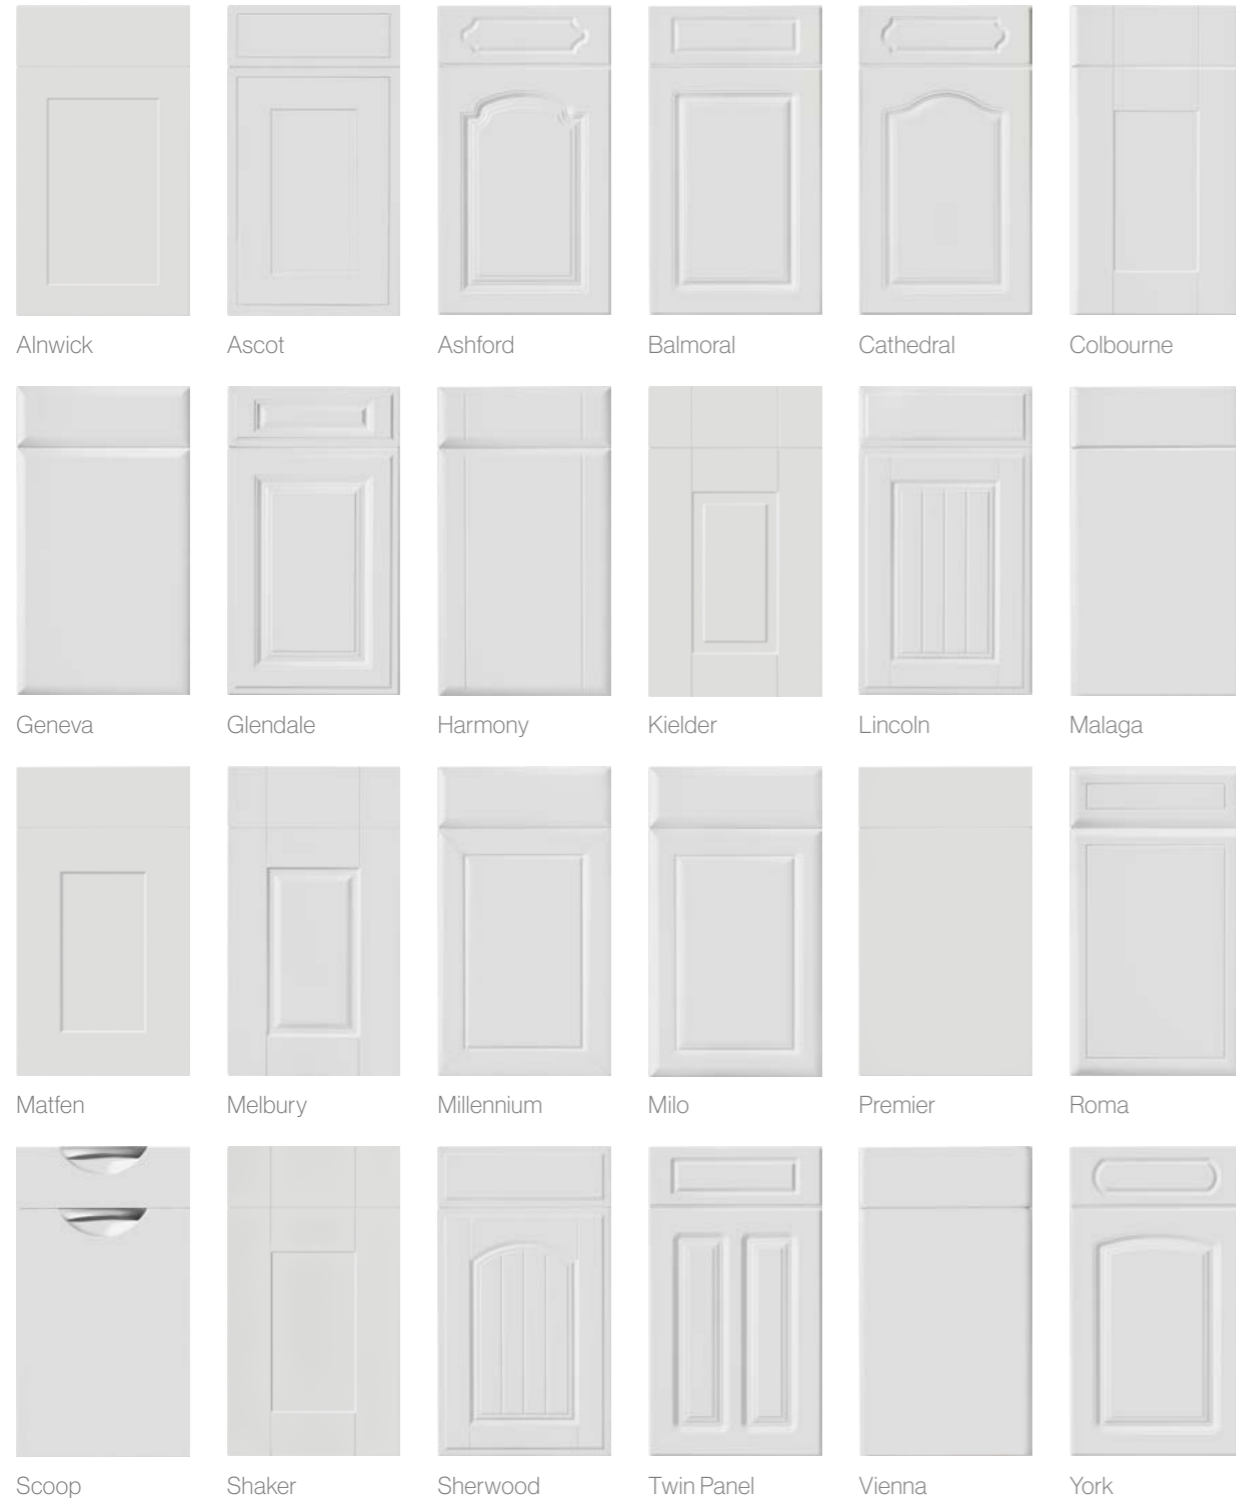

Create your own door by choosing any style in any colour. With the benefit of made to measure sizes your kitchen will be truly bespoke.

Door Styles & Vinyl Colours