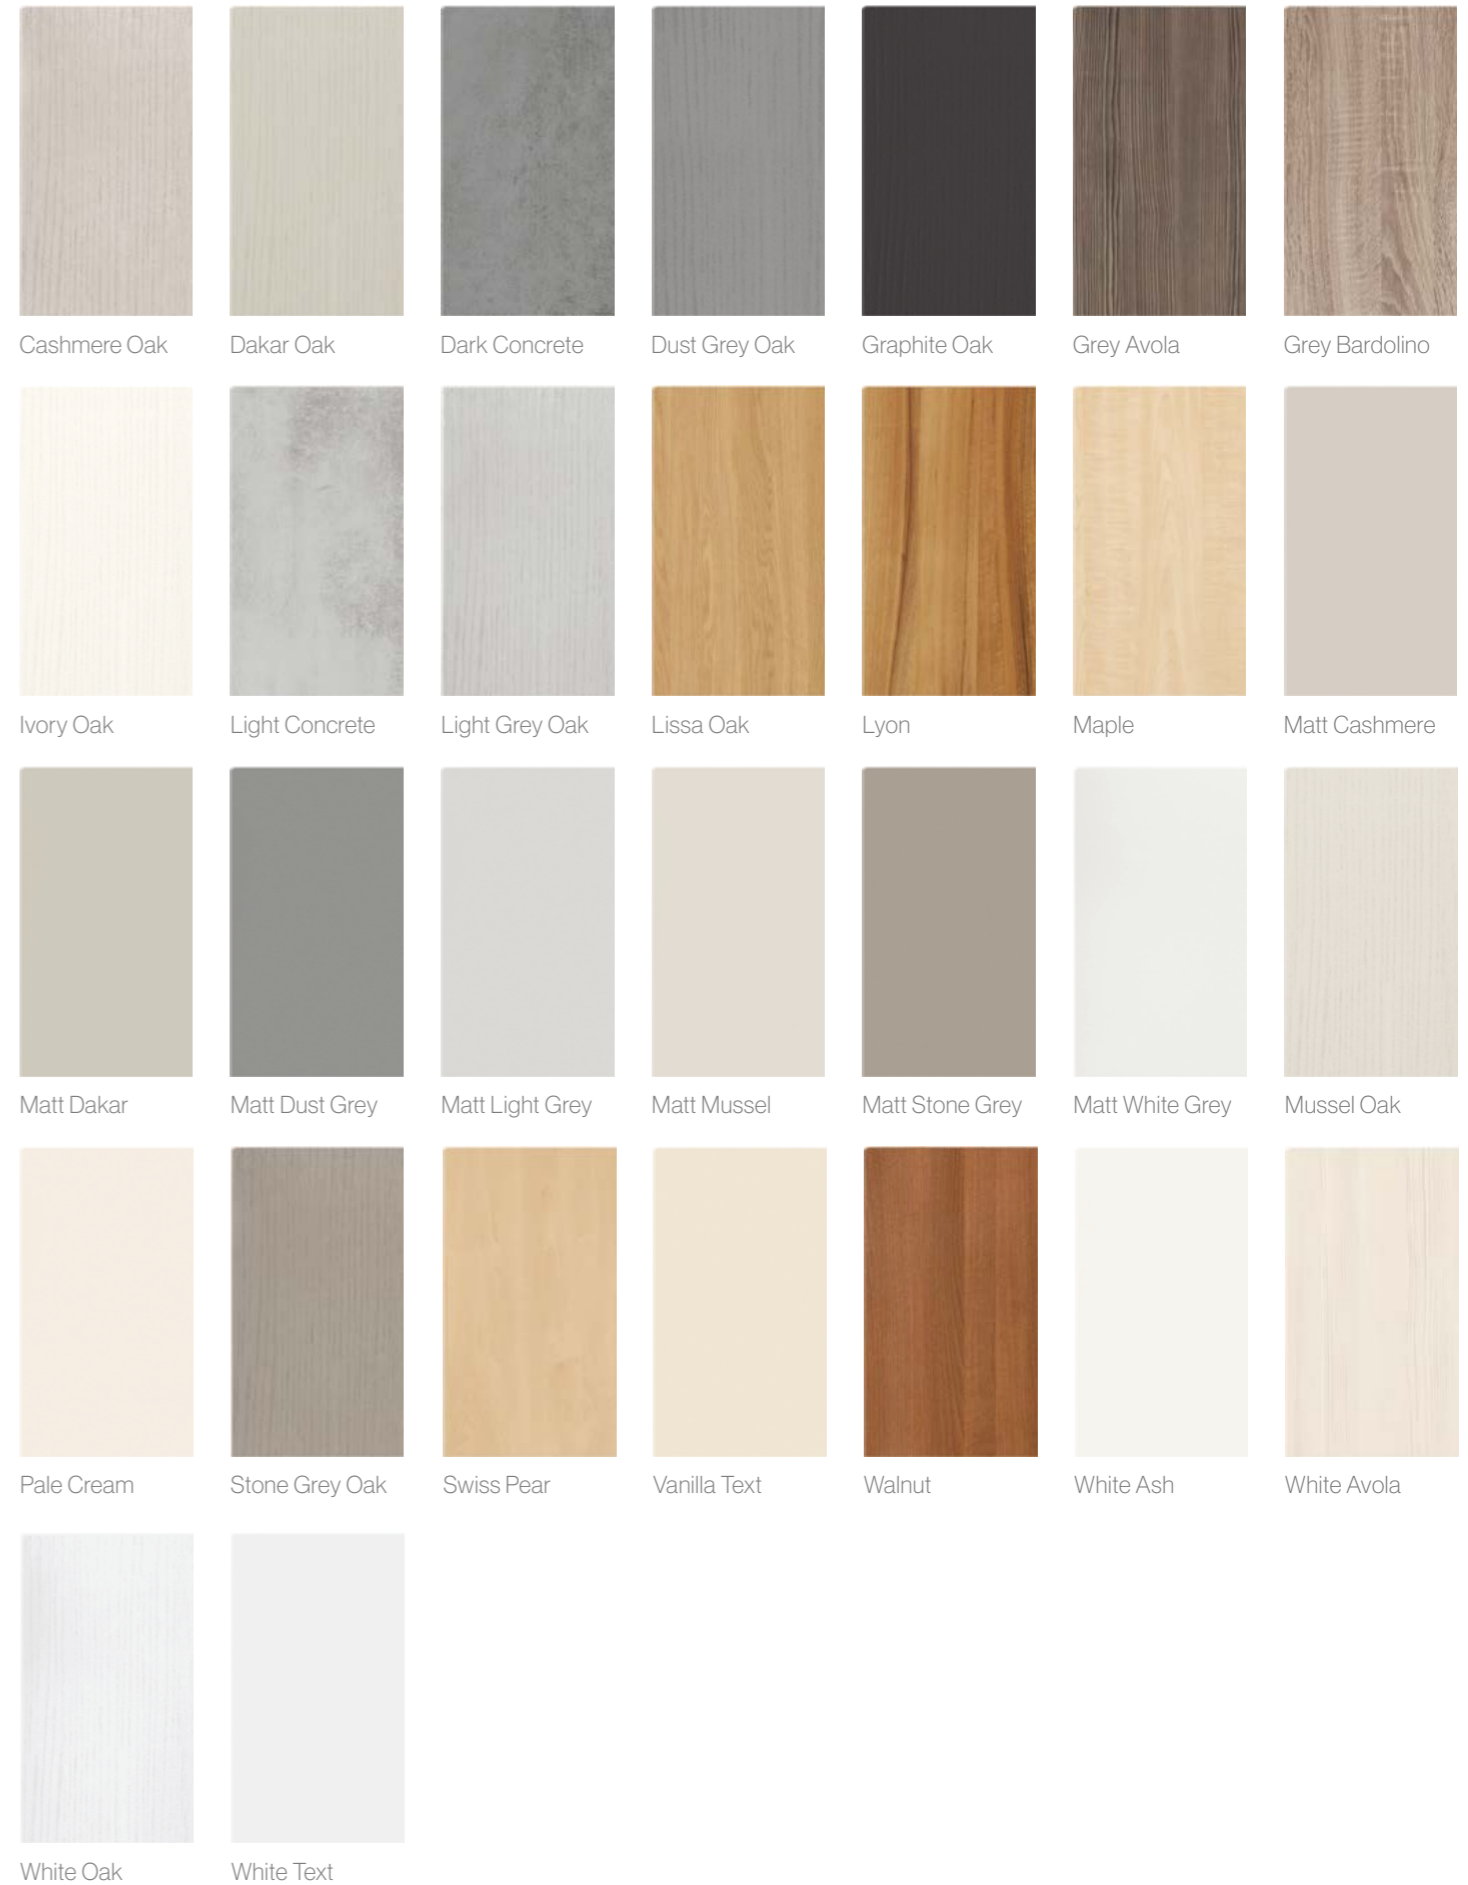

Create your own door by choosing any style in any colour. With the benefit of made to measure sizes your kitchen will be truly bespoke.

Door Styles & Vinyl Colours