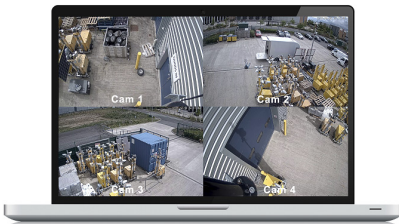

WCCTV 4G MultiCam Dome

The WCCTV 4G MultiCam Dome is a redeployable CCTV camera that delivers multidirectional video surveillance utilising 4G video transmission technology.

The system features an 8MP multi-sensor camera that provides the user with four different videos streams with just one unit to install, one cable to draw and one IP address, helping to minimise installation, maintenance and transmission costs.

Features and Benefits

- Multidirectional CCTV system - four views from one device
- Flexible positioning of four varifocal camera heads
- 360° IR illumination, remote zoom and focus