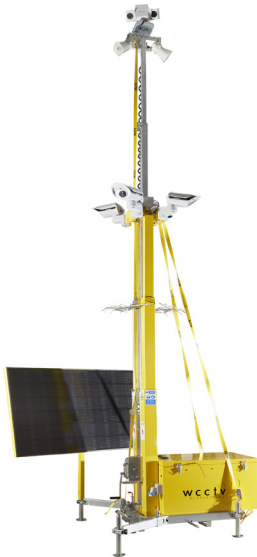

WCCTV Rapid Deployment Towers

WCCTV's rapid-deployment CCTV Towers are specifically designed to provide all-in-one security.

At 7m tall, WCCTV's Site Towers provide a highly-visible deterrent that help to prevent trespass and intrusions on to sites, and as truly rapid-deployment security solutions they can be installed and fully operational in a matter of minutes.

WCCTV's Site Towers combine wireless transmission of video and alarms (via 4G/3G or Wi-Fi), a high definition 360° infrared PTZ camera to allow a remote operator to capture images, audio speakers to enable a remote challenge to occur and local recording capability for the storage of evidential footage.

Its flexible methods of powering make it suitable for deployment in even the most remote locations. Powering options include:

- Mains - 110/240v
- Eco long-run 150hr battery
- Methanol fuel cell - autonomous power for up to 10 weeks
- Renewable sources (wind/solar)

WCCTV Body Worn Video Cameras

WCCTV's Body Worn Cameras lead the market in terms of features and functionality, technical capability and ease of use for the wearer and video manger.

WCCTV's range of body worn cameras include the WCCTV Body Worn Camera (Connect) and the WCCTV Body Worn Camera (Record). The WCCTV Body Worn Camera (Connect) is a multi-award-winning body worn camera offering live transmission of video, audio, real-time alerts and GPS information via 4G/3G and Wi-Fi connectivity.

Unlike other live transmission body worn camera systems, the WCCTV Body Worn Camera (Record) captures audio and video on the move. They have High Definition playback and all footage is date, time and GPS location stamped - this ensures the evidential integrity of all footage recorded.