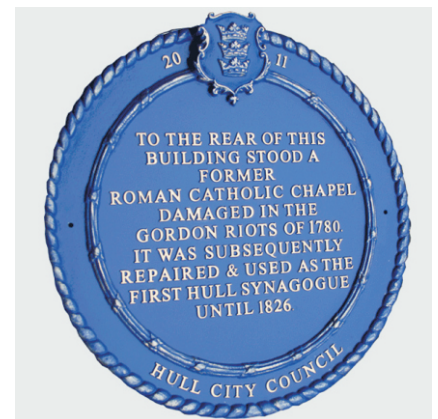

SIGNS OF THE TIMES

BLUE COMMEMORATIVE PLAQUES

English Heritage traditionally use Blue Plaques to indicate a place where a famous person once lived. The idea of erecting memorial tablets in London was first proposed by William Ewart MP in the House of Commons in 1863. The first plaque erected in London for the poet Lord Byron, was in 1867.

More recently we have used blue plaques to commemorate a famous person, as a lasting statement of the achievements of an individual or group of people or to mark a memorable event. They are also used to illustrate the history of a particular building or site, or erected to mark an historic occasion.

As an experienced blue plaque manufacturer, why not speak to us to design your own blue plaque? Celebrate a person or event in your family, your street or village, town or organisation etc.

Shapes & Sizes:

Our most popular size is 400mm diameter with many being 450mm or 500mm (English Heritage signs are 490mm diameter).

Materials:

Signs cast in polyurethane, or aluminium.

Finish & Appearance:

Letters, border, logos, motifs and complicated coats of arms are all realised in relief. Typeface is usually Times New Roman and our standard background colour is BS 20D45, although we can offer other letter styles and colours. Background colours are spray finished and the relief detail is hand painted by our talented artists.

Design & Artwork:

Clients are encouraged to send us any artwork and size details at an early stage so that we can assist in the design.

We try to keep the letter height to 10 or 12mm minimum to make the signs legible from a distance and usually use all uppercase to make a well balanced appearance.

Fixings: