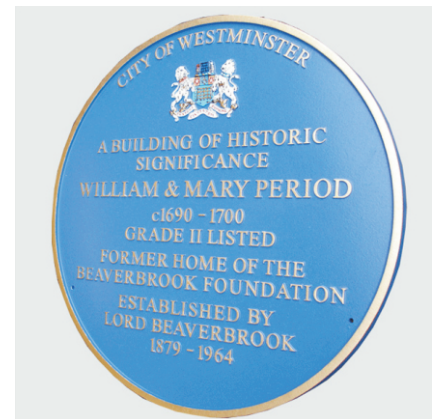

SIGNS OF THE TIMES

BLUE COMMEMORATIVE PLAQUES

English Heritage traditionally use Blue Plaques to indicate a place where a famous person once lived. The idea of erecting memorial tablets in London was first proposed by William Ewart MP in the House of Commons in 1863. The first plaque erected in London for the poet Lord Byron, was in 1867.

More recently we have used blue plaques to commemorate a famous person, as a lasting statement of the achievements of an individual or group of people or to mark a memorable event. They are also used to illustrate the history of a particular building or site, or erected to mark an historic occasion.

As an experienced blue plaque manufacturer, why not speak to us to design your own blue plaque? Celebrate a person or event in your family, your street or village, town or organisation etc.

Shapes & Sizes:

Our most popular size is 400mm diameter with many being 450mm or 500mm (English Heritage signs are 490mm diameter).

Materials:

Signs cast in polyurethane, or aluminium.

Finish & Appearance:

Letters, border, logos, motifs and complicated coats of arms are all realised in relief. Typeface is usually Times New Roman and our standard background colour is BS 20D45, although we can offer other letter styles and colours. Background colours are spray finished and the relief detail is hand painted by our talented artists.

Design & Artwork:

Clients are encouraged to send us any artwork and size details at an early stage so that we can assist in the design.

We try to keep the letter height to 10 or 12mm minimum to make the signs legible from a distance and usually use all uppercase to make a well balanced appearance.

Fixings: