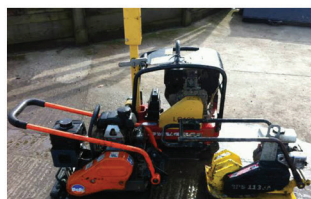

Looking For Plant Hire?

Serving Private & Commercial Customers
Throughout North Yorkshire
& Surrounding Counties

**NEW DEPOT
OPEN
MALTON /
PICKERING**

EXCAVATORS 0.9 – 14TON, DUMPERS, ROLLERS, WACKERS, JCB'S,
BREAKERS, TELEPORTERS, SKID STEER LOADERS & A FULL RANGE
OF ATTACHMENTS FOR ALL MACHINES