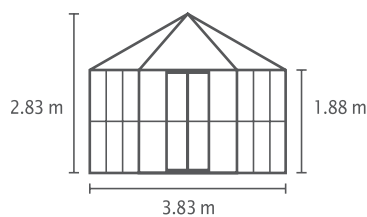

Available in 2 sizes, the HERA offers either 4.5 m² or 9.0 m² of gardening or leisure space. With an eaves' height of 1.82/1.88 m they are particularly suited to the taller gardener.

HERA 4500 glazing option is 3 mm horticultural split glass in roof and sides. Including 2 louvre windows and single sliding door for better ventilation.

DIMENSIONS

Outside dimensions 4500: W 2.53 m x H 2.57 m
 Outside dimensions 9000: W 3.83 m x H 2.83 m
 Eaves height: 1.82 m (4500); 1.88 m (9000)
 Door dimensions: 0.6 x 1.77 m (4500); 0.8 x 1.77 m (9000)

HERA 4500

7' x 8'
incl. 2 louvre windows

4.5 m²

- horticultural split glass

- anodised aluminium*
- powder coated green

HERA 9000

11' x 12'
incl. 3 Side Vents

9.0 m²