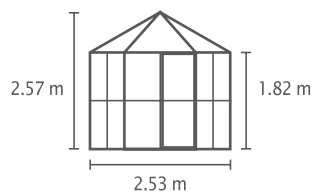

Available in 2 sizes, the HERA offers either 4.5 m² or 9.0 m² of gardening or leisure space. With an eaves' height of 1.82/1.88 m they are particularly suited to the taller gardener.

HERA 4500 glazing option is 3 mm horticultural split glass in roof and sides. Including 2 louvre windows and single sliding door for better ventilation.

DIMENSIONS

Outside dimensions 4500: W 2.53 m x H 2.57 m
 Outside dimensions 9000: W 3.83 m x H 2.83 m
 Eaves height: 1.82 m (4500); 1.88 m (9000)
 Door dimensions: 0.6 x 1.77 m (4500); 0.8 x 1.77 m (9000)

ACCESSORIES

- 👍 HERA 4500 Staging

HERA 3800 -5000

MODEL

GROWING AREA

DIMENSIONS

GLAZING

COLOURS

HERA 4500

7' x 8'
incl. 2 louvre windows

4.5 m²

- horticultural split glass

- anodised aluminium*
- powder coated green

HERA 9000

11' x 12'
incl. 3 Side Vents

9.0 m²