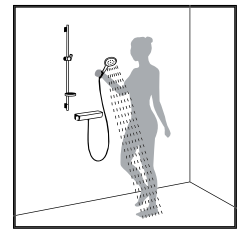

Shower concealed

Thermostat