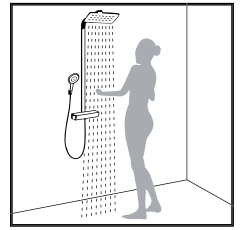

Showerpipes

Universal