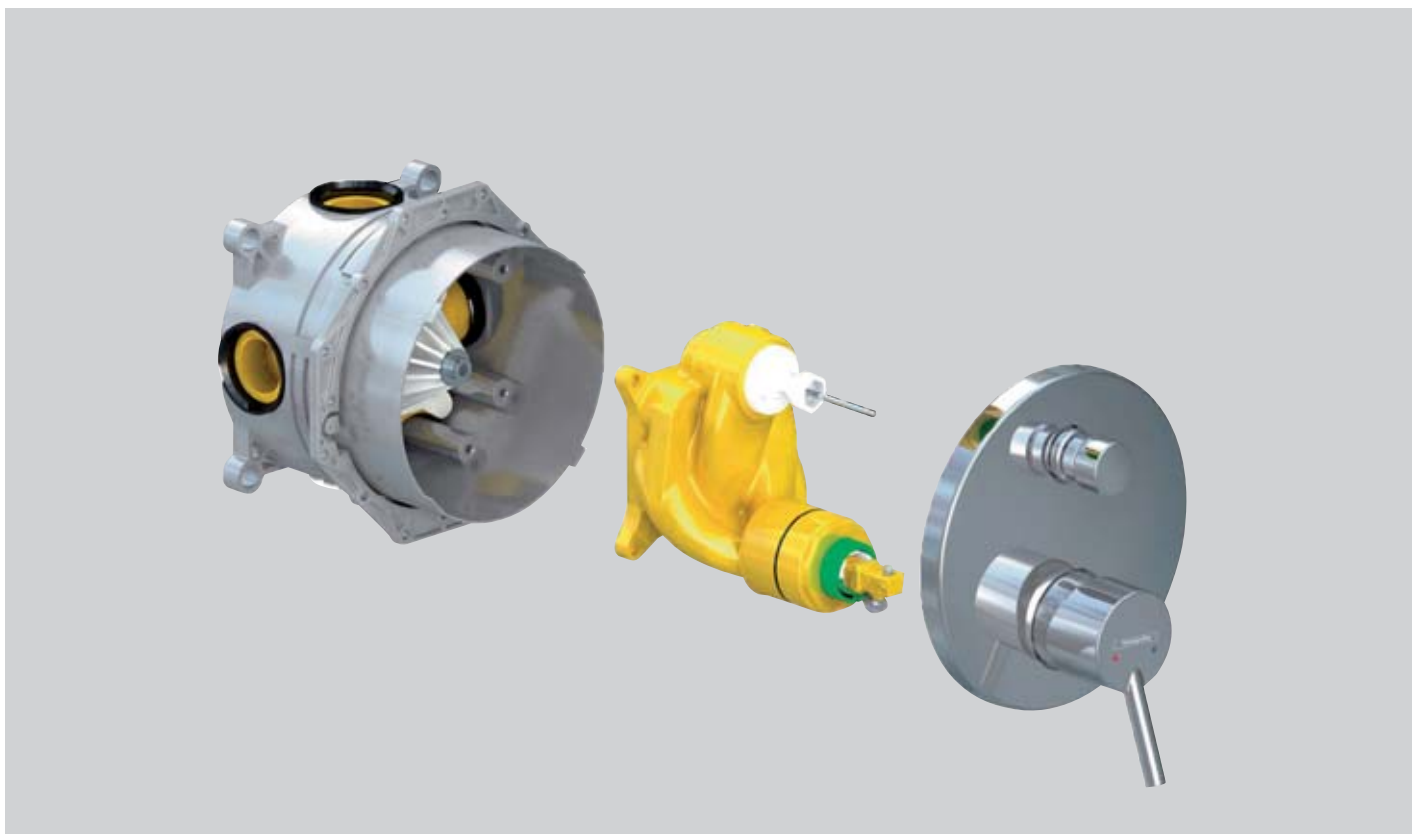

Basic set for all mixer and thermostat solutions.