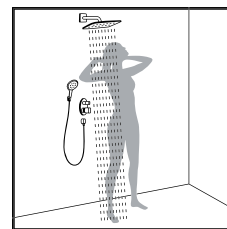

Classic

Shower control