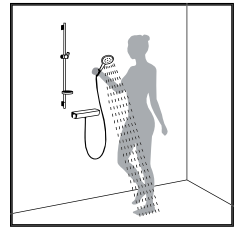

**Porter 'A**  
Shower support  
tilt angle up to 25°  
# 27520,-000

**Porter 'E**  
Variable shower support  
tilt angle up to 42°,  
Isiflex shower hose 1.25 m  
# 27507,-000  
without wall-connecting bend  
# 27504,-000