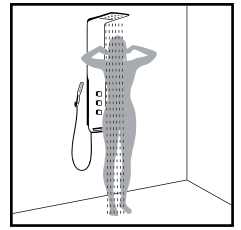

Showerpanel®

200 mm

Raindance® Lift Showerpanel®
with Raindance Rainfall 180 Air 2jet overhead shower, PuraVida 120 baton hand shower 1jet and thermostat height adjustable, 200 mm
27008,-400