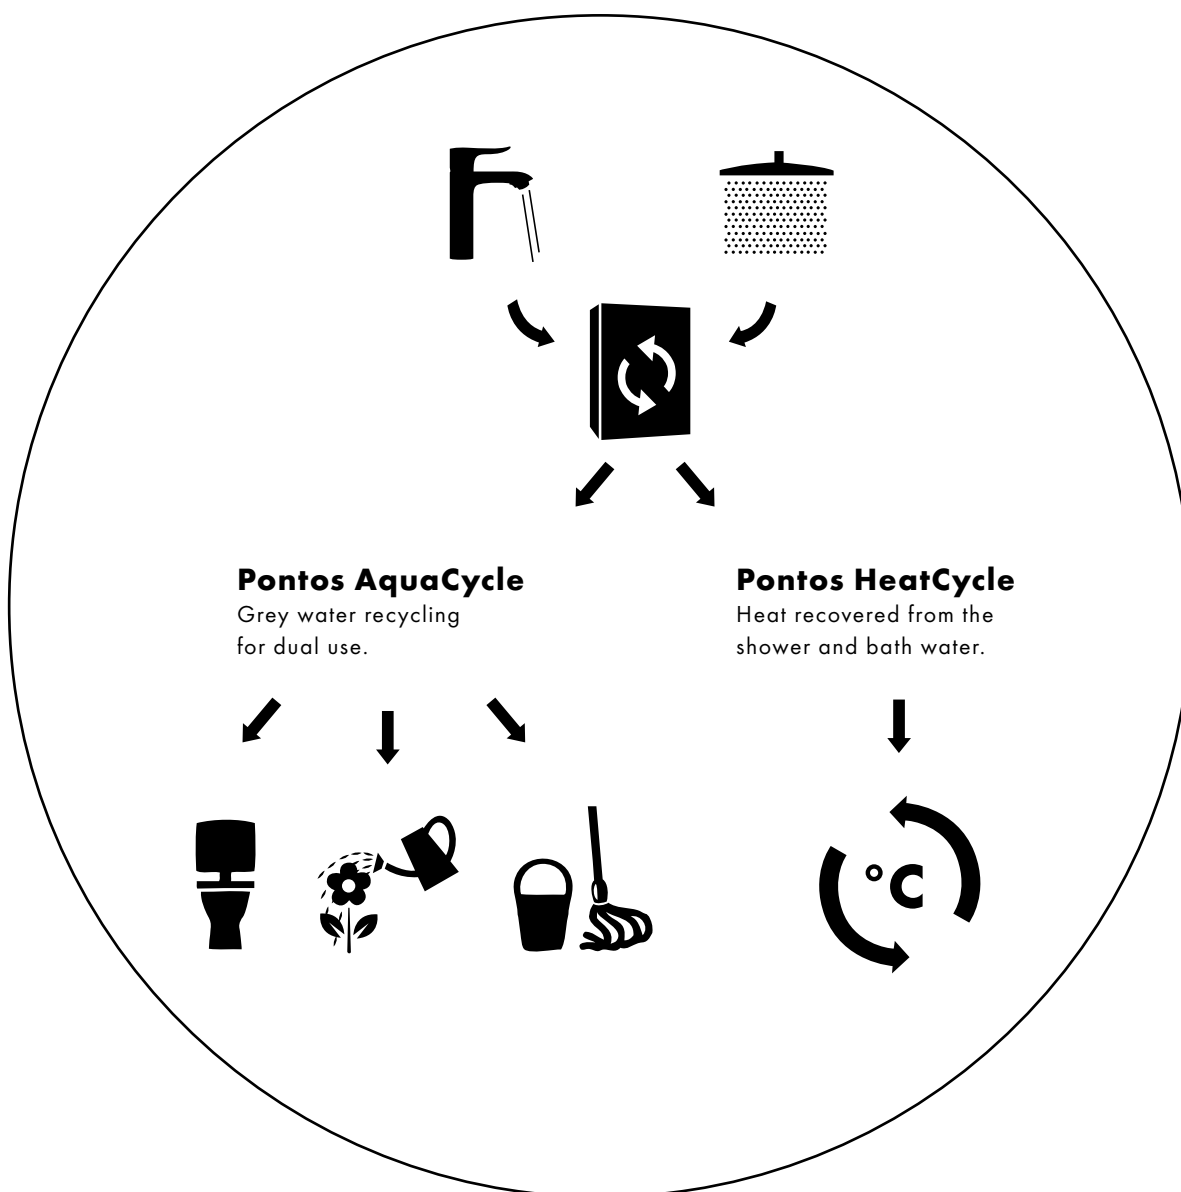

Typical Hansgrohe: Using water and heat twice.

Two other sustainability innovations by Hansgrohe: Pontos AquaCycle and Pontos HeatCycle are based on the idea of using water and heat twice. After all, half of the water we use need not be of drinkable quality. The Pontos AquaCycle cleans shower or bath water in a

biological process before then preparing it again so that it can be used a second time. This "grey" water can be used for flushing the toilet or for cleaning, or for watering the garden. If you choose the combination of both Pontos AquaCycle and Pontos HeatCycle, then the heat of

the used shower water is saved and used again to heat water – an efficient way to save energy. After all, climate care starts with hand-washing and showering and less energy consumption also means lower CO₂ emissions. And that's good for all of us.