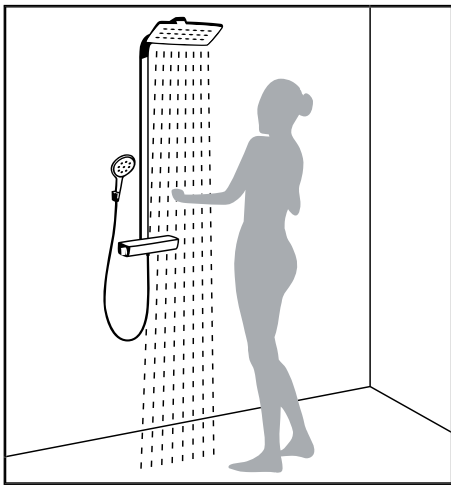

Showerpipe

Easy, concealed installation – complete renovation with minimum effort. Perfect for upgrading.