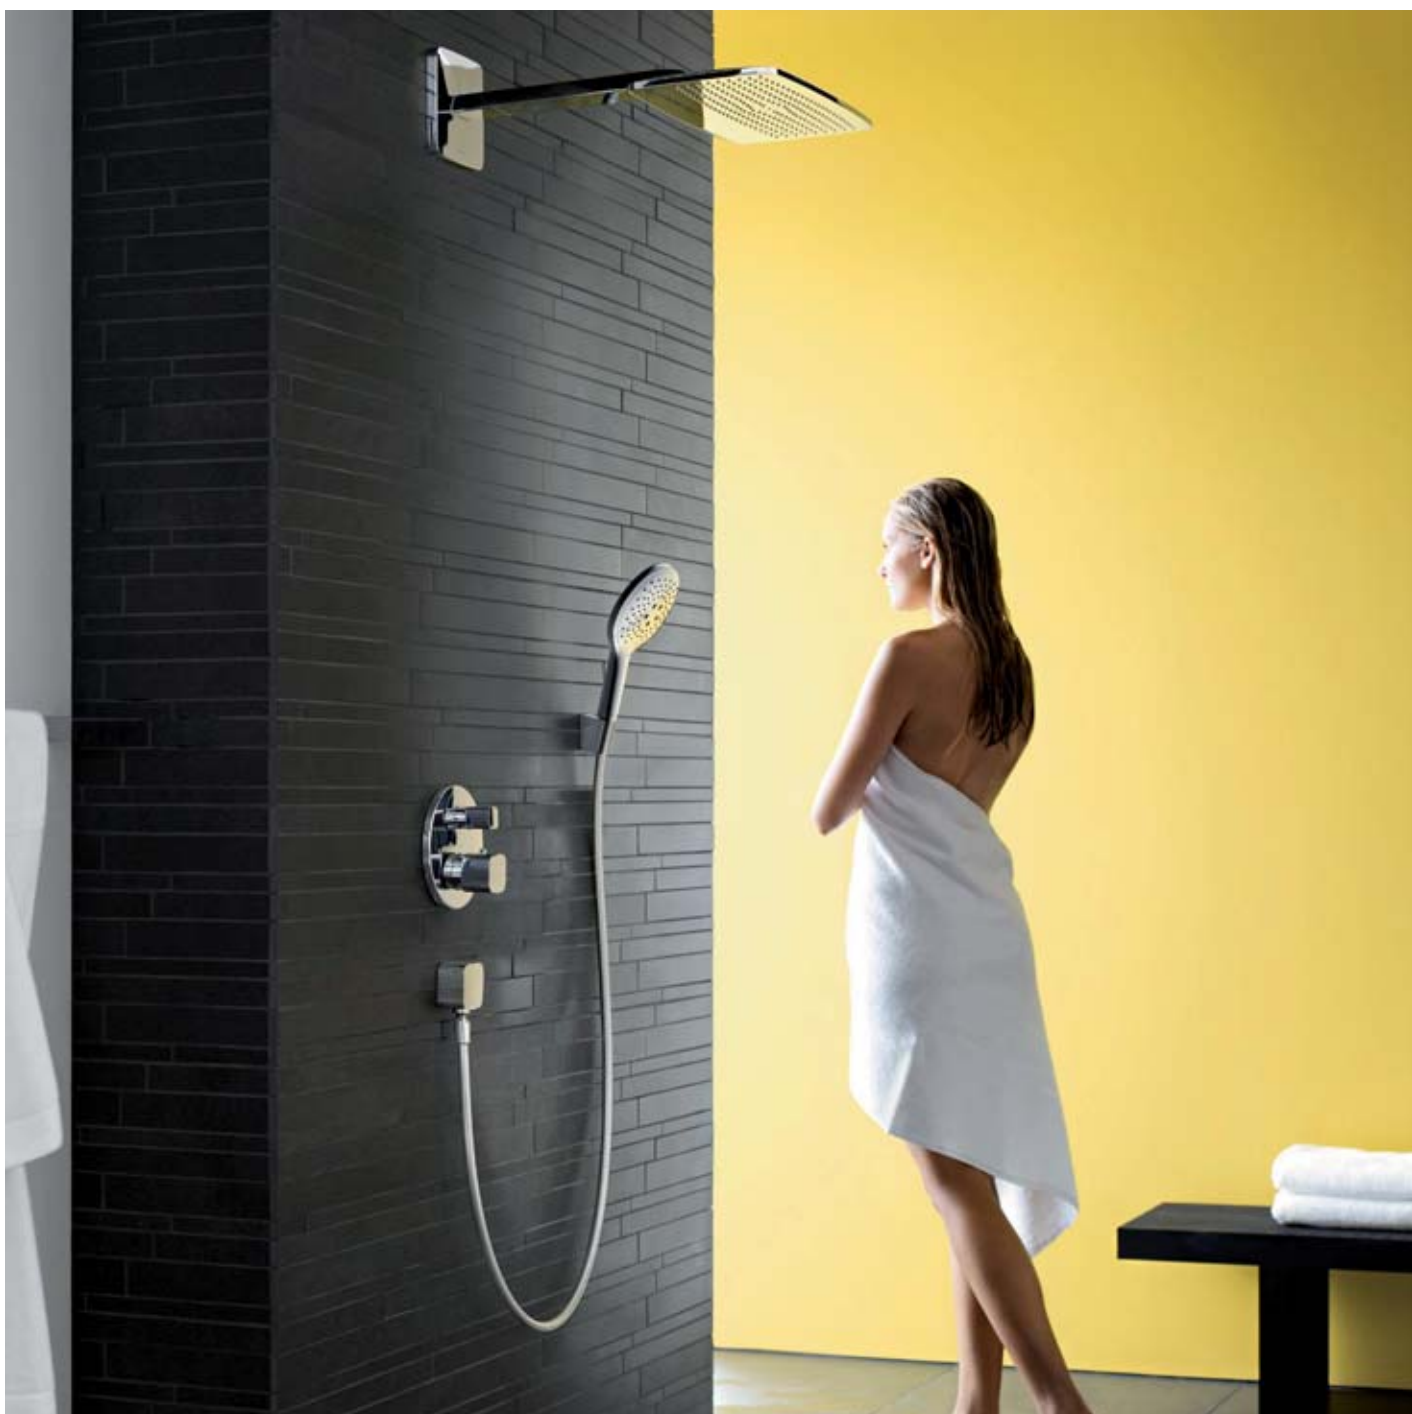

Shower

Clear lines frame clear water.

A linear design language. Without fuss it demonstrates that nothing unnecessary has been added. A clarity reflected in every product in the Modern style. And that has one decisive advantage: every combination of the various shower elements is harmonious and appealing in its own way.