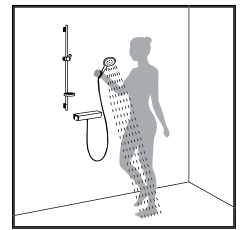

Shower combinations