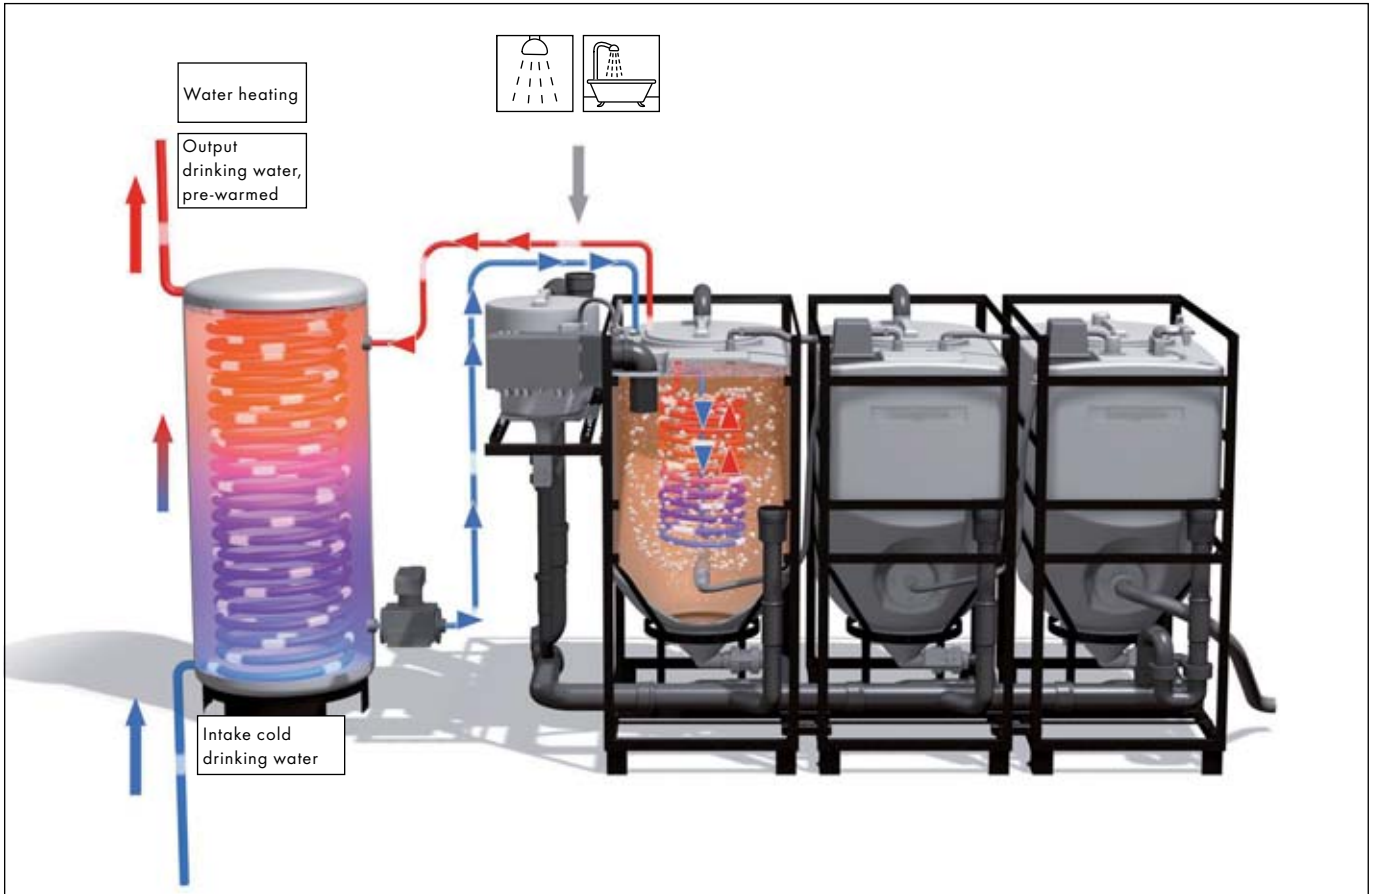

Pontos HeatCycle technology.