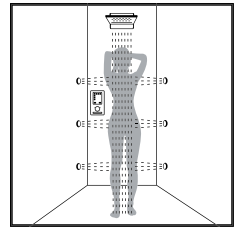

Shower in new dimensions.

The Raindance Rainmaker – showering pleasure couldn't be bigger or more perfectly shaped: Thanks to AirPower technology the drops from the XXL spray

disc are enriched with air. And because the Raindance Rainmaker is fitted in the ceiling, instead of a traditional shower there is now a space where it rains in the most wonderful

way as RainAir, RainAir XXL or Whirl and Mix, depending on the product you choose.