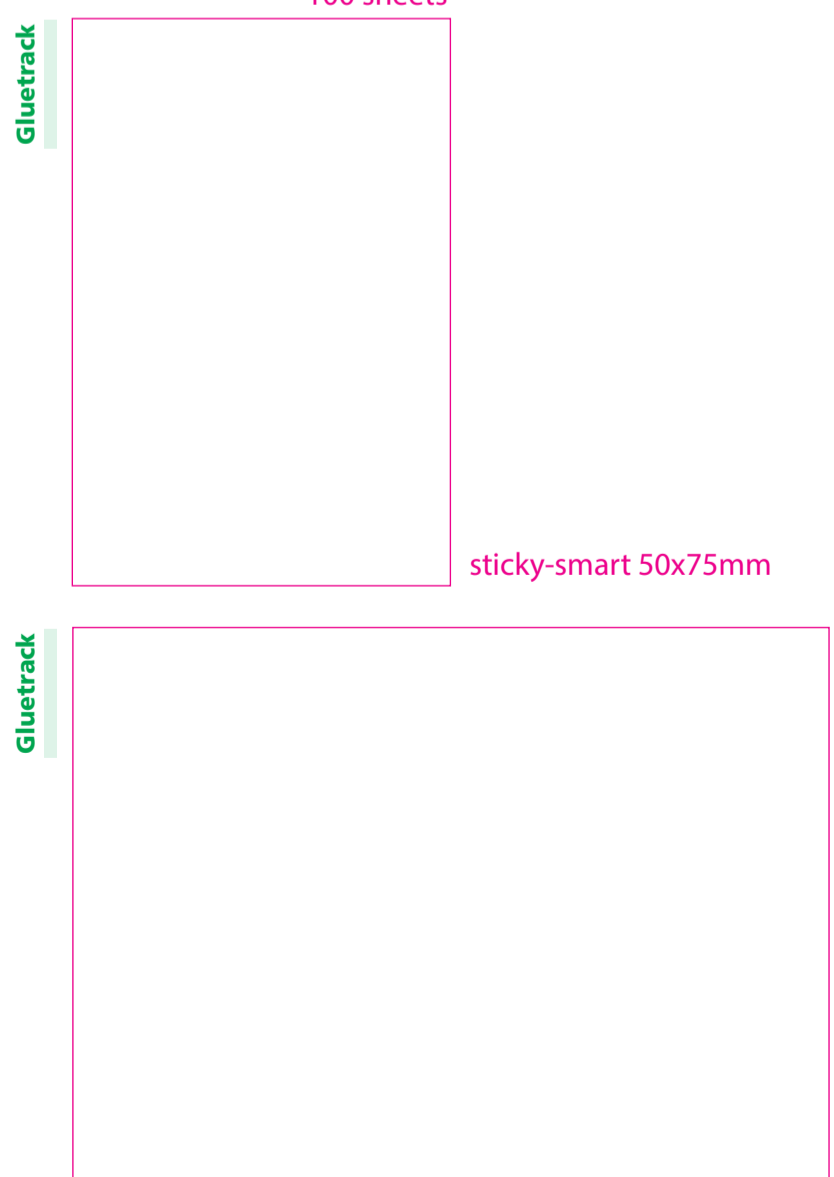

finished cover size 231x158mm
 visible area 241x168mm
 safe print area 93x148 & 10x148mm
 bleed 261x188mm

Positional guide

50 sheets

smart-pad 98x155mm

100 sheets

sticky-smart 100x75mm

100 sheets