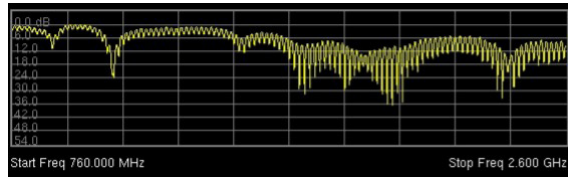

## Antennae

Wifonboard design and manufacture antenna in the UK which support all the licensed bands for 3G,4G and the upcoming 5G mobile networks worldwide. Made with UV stabilized materials to give long life and mounted on a standard marine antenna mount; magnetic mounts are also available. We can build antennae to meet custom requirements from 500mm up to 1200mm in length.

Wifonboard antennae mounted on GPS Marine's tug India.  
Photo courtesy of GPS Marine

The antenna has a very flat response over all the bands from 700MHz to 3GHz with low noise and can be deployed in single or multiple element arrays to minimize the effects of the hull on receiving the mobile signal.