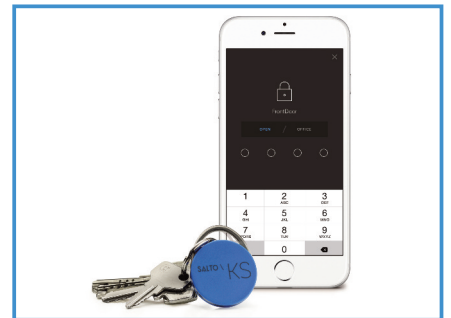

KEY BENEFITS

- Simple and easy to use, manage and extend
- State of the art solution for less investment
- Highly secure
- 24/7 availability
- Powerful management information is easy to extract
- Offers access control in locations where other systems may not work
- Minimum disturbance to doors when installing handles

KEY FEATURES

- Granular policy setting
- Real time updates
- Works on any device/platform
- Always exit safe functionality
- Easy to assign rights
- Powerful messaging capability
- Remotely open or lock doors

IDEAL FOR

Organisations wishing to take advantage of cloud technology to secure their premises and control building access using a subscription based model.

SPECIFICATIONS

- Operating Systems: Supports latest Window and iOS operating Systems
- Mobile support: Supported on Android, iOS or Windows devices

AIT are UK based providers of print & copy software, access control solutions and ID Cards.

We pride ourselves on our levels of service. Working closely with our customer to provide optimised solutions that offer real value for money

We provide flexible training, onsite consultancy and installation, telephone and web-based technical support and deployment assistance

If you can't find what you need please contact our solutions team outlining your requirements and we will do our best to assist you.

EVALUATION AVAILABLE

- Pilots or proof of concept trials are available for a small area on receipt of a purchase order. Please speak to one of our solutions consultants for more information.
- For more information please contact one of our solutions team:
  T: 0113 273 0300 E: solutions@ait.co.uk

AIT 2 Hawthorn Park, Coal Road, Leeds LS14 1PQ, UK

T: 0113 273 0300

F: 0113 273 0302

E: solutions@ait.co.uk

W: www.ait.co.uk

Company registration number: 4380885

300115EAM03