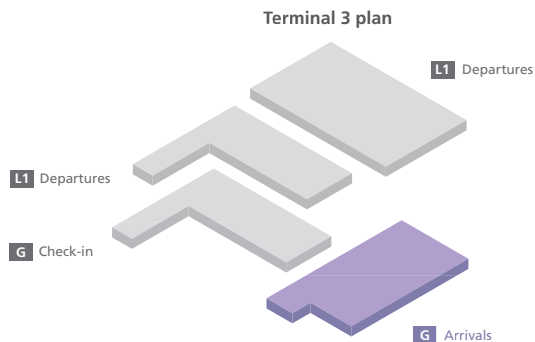

Stairs and ramp to Underground and Central Bus Station
Walkway to Terminal 1
Trains to Terminals 4, 5 and London

LOCOG welcome desk

Charging point

Smoking area
Coach waiting lounge and taxi rank

Event management desk

Navigation (page 5 of 6)

Heathrow Airport overview	1
Check-in (ground floor)	2
Departures (first floor, public area)	3
Departures (passenger area)	4
Arrivals (ground floor)	5
Onward travel – Arrivals (ground floor)	6

Food and drink

AMT Coffee	11	The Globe Freehouse	1
Bite	2		
Marks & Spencer Simply Food	27		

- Accessible toilet
- Airline lounge
- Baby changing facilities
- Baggage enquiries
- Baggage reclaim
- Bureau de change
- Car hire
- Cash machines
- Drinking water
- Facilities for the hard of hearing
- Internet facility
- Left luggage
- Lift
- Meeting point
- Post box
- Restaurant/Café/Pub
- Taxi
- Telephone
- Toilet men
- Toilet women
- Public areas
- Passenger areas
- Pharmacy

Boingo Wi-Fi is present throughout the terminal

Terminal 3

Onward travel – Arrivals (ground floor)

Navigation (page 6 of 6)

Heathrow Airport overview	1
Check-in (ground floor)	2
Departures (first floor, public area)	3
Departures (passenger area)	4
Arrivals (ground floor)	5
Onward travel – Arrivals (ground floor)	6