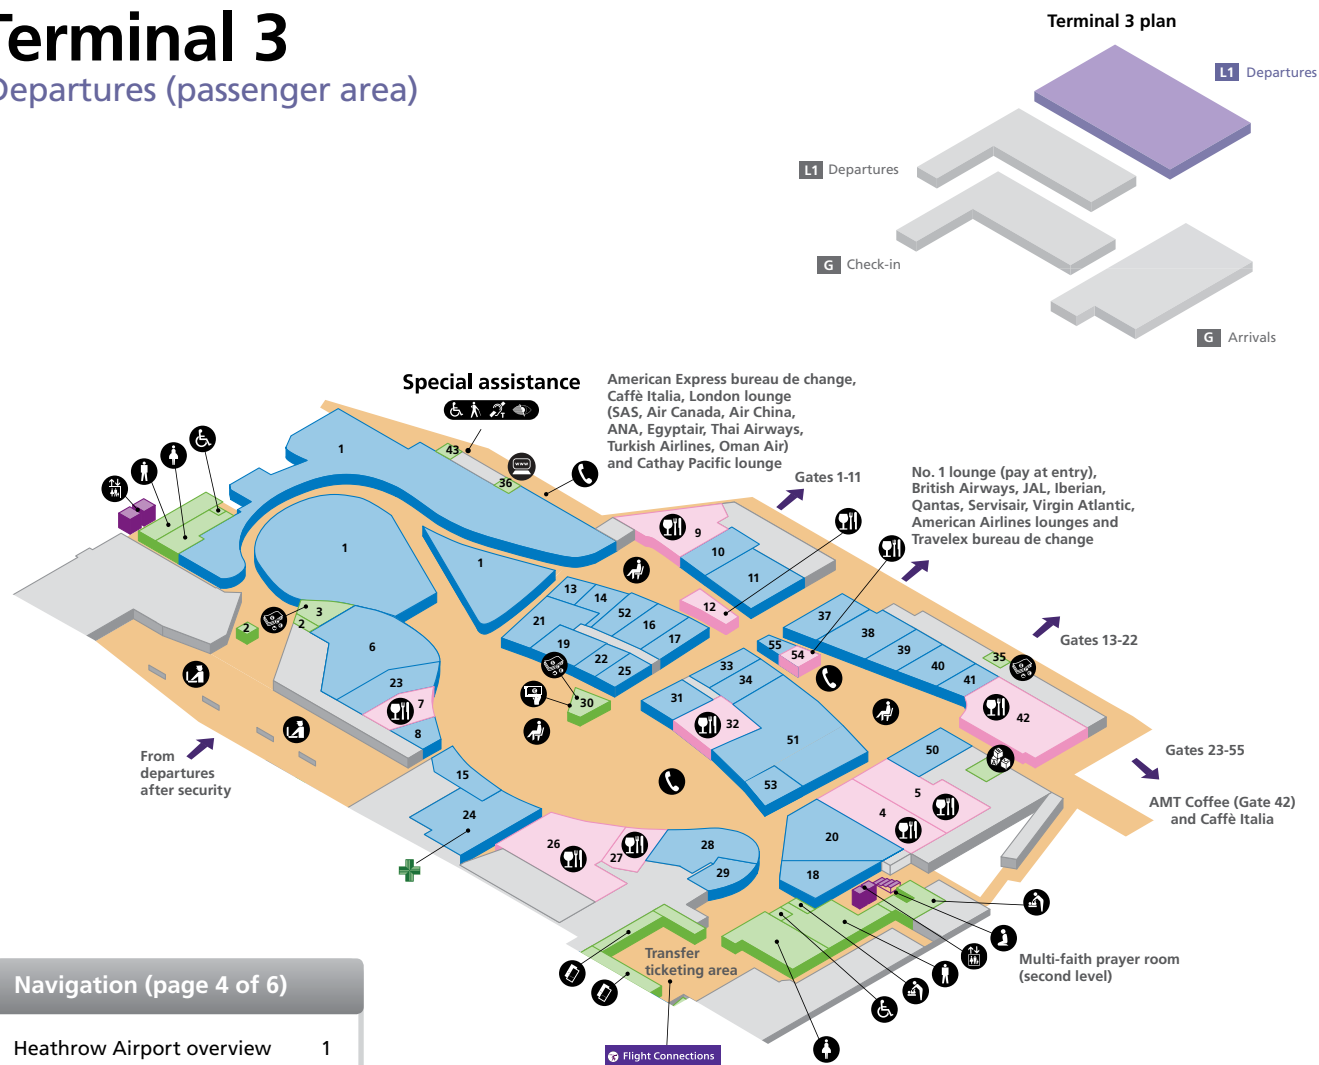

Terminal 3

Departures (first floor, public area)

Terminal 3 plan

Navigation (page 3 of 6)

Heathrow Airport overview	1
Check-in (ground floor)	2
Departures (first floor, public area)	3
Departures (passenger area)	4
Arrivals (ground floor)	5
Onward travel – Arrivals (ground floor)	6

Food and drink

Caffè Italia	1	Leon Restaurant	15
Costa Coffee	16	Pret A Manger	3
Krispy Kreme	9	The Three Bells	2

- Accessible toilet
- Baby changing facilities
- Bureau de change
- Cash machines
- Drinking water
- Boingo Wi-Fi is present throughout the terminal
- Internet facility
- Lift
- Postbox
- Restaurant/Café/Pub
- Security
- Telephone
- Toilet men
- Toilet women
- Public areas
- Passenger areas
- Pharmacy

Power charging points for electrical items are available throughout the departure lounge

Terminal 3

Departures (passenger area)

Navigation (page 4 of 6)

Heathrow Airport overview	1
Check-in (ground floor)	2
Departures (first floor, public area)	3
Departures (passenger area)	4
Arrivals (ground floor)	5
Onward travel – Arrivals (ground floor)	6

Stairs and ramp to Underground and Central Bus Station
Walkway to Terminal 1
Trains to Terminals 4, 5 and London

LOCOG welcome desk

Charging point

Smoking area
Coach waiting lounge and taxi rank

Event management desk