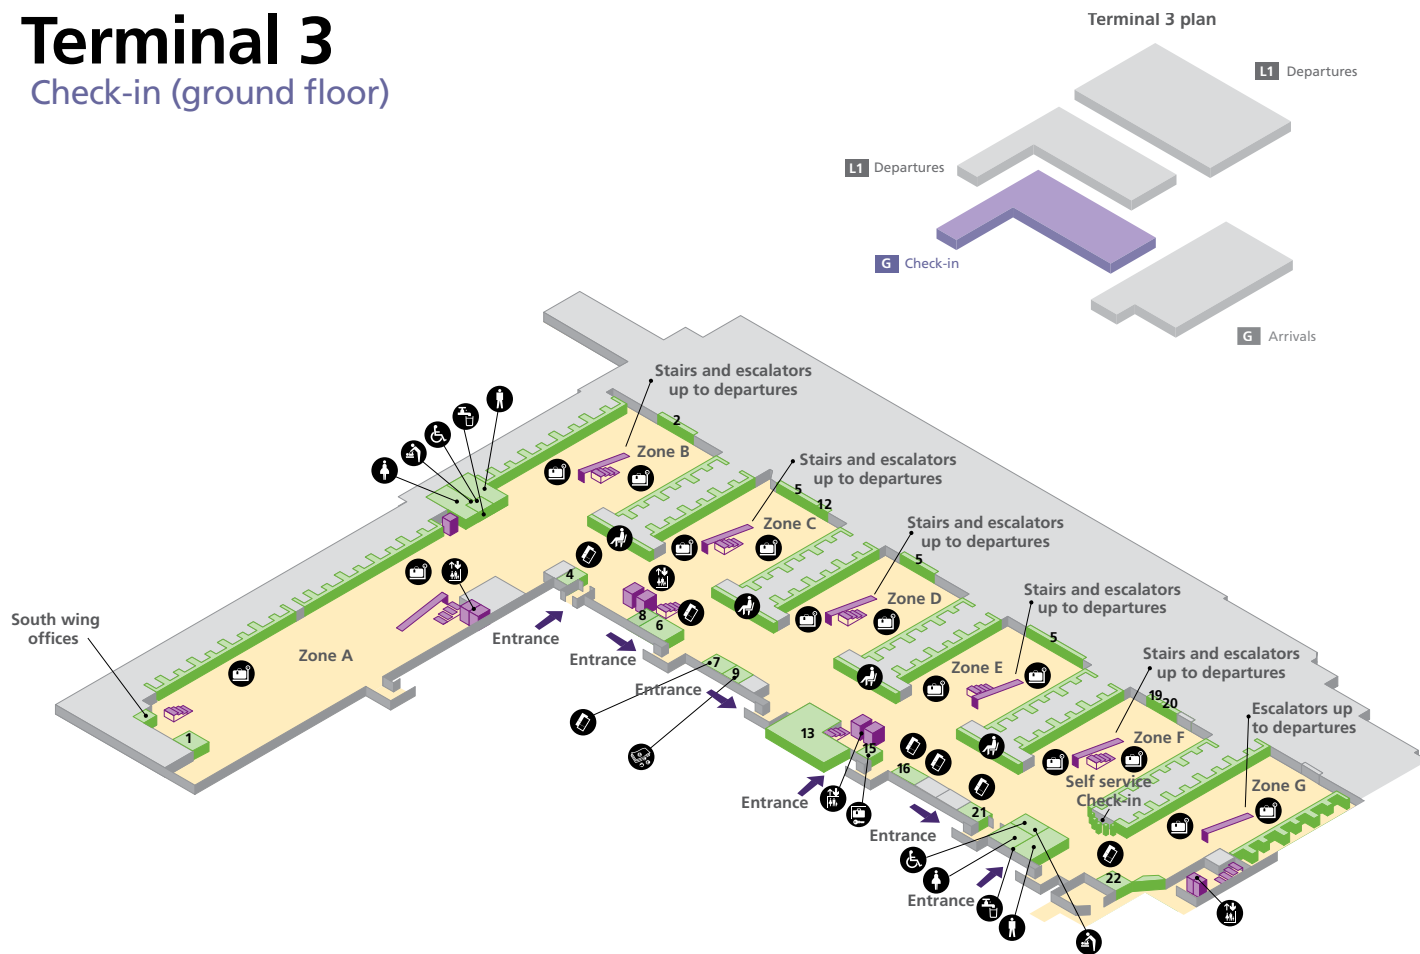

Heathrow Airport

Overview

Navigation (page 1 of 6)

Heathrow Airport overview	1
Check-in (ground floor)	2
Departures (first floor, public area)	3
Departures (passenger area)	4
Arrivals (ground floor)	5
Onward travel – Arrivals (ground floor)	6

Terminal 3

Check-in (ground floor)

Services

Airline ticket desk	5	IranAir customer services	19
American Airlines ticket desk	2	Menzies ticket desk	21
BA ticket office	22	PIA ticket desk	8
Customs for VAT returns	13	Singapore Airlines	16
Excess Baggage/left luggage	15	Thai Airways ticket desk	7
Emirates ticket desk	6	Travelx bureau de change	9
HM Customs Desk - Commercial exports	12	Turkish Airlines ticket office	4
Iberia ticket desks	20	Desk 40 Virgin ticket desk	1

Navigation (page 2 of 6)

Heathrow Airport overview	1
Check-in (ground floor)	2
Departures (first floor, public area)	3
Departures (passenger area)	4
Arrivals (ground floor)	5
Onward travel – Arrivals (ground floor)	6

Terminal 3

Departures (first floor, public area)

Terminal 3 plan

Navigation (page 3 of 6)

Heathrow Airport overview	1
Check-in (ground floor)	2
Departures (first floor, public area)	3
Departures (passenger area)	4
Arrivals (ground floor)	5
Onward travel – Arrivals (ground floor)	6