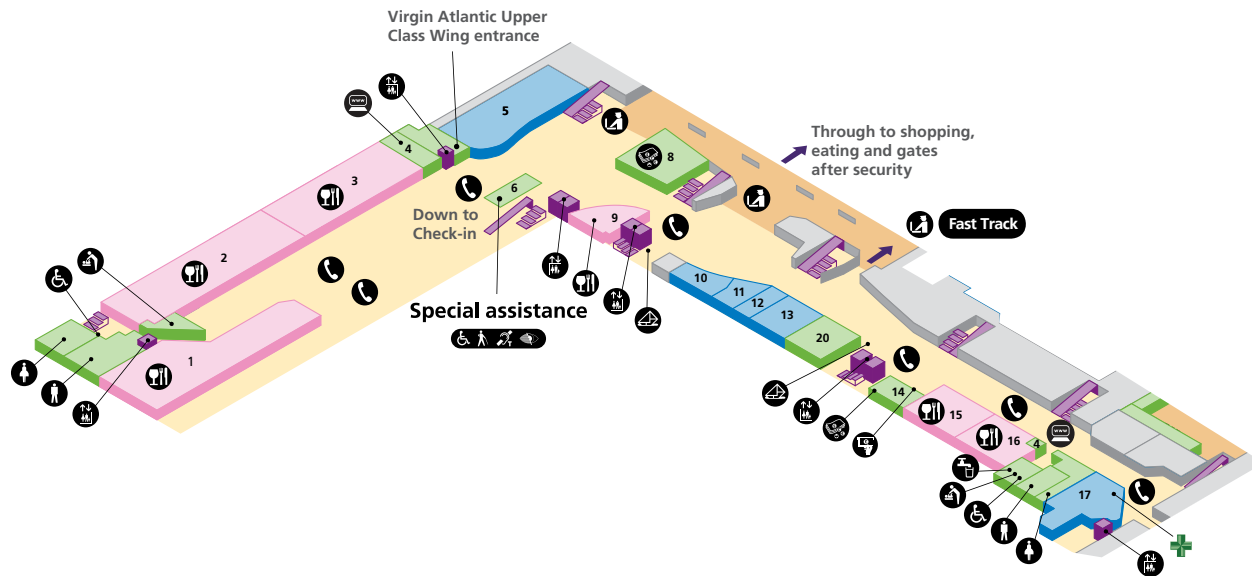

Heathrow Airport

Overview

Navigation (page 1 of 6)

Heathrow Airport overview	1
Check-in (ground floor)	2
Departures (first floor, public area)	3
Departures (passenger area)	4
Arrivals (ground floor)	5
Onward travel – Arrivals (ground floor)	6

Accessible toilet	Left luggage	Ticket sales
Baby changing facilities	Lift	Toilet men
Bureau de change	Restaurant/Café/Pub	Toilet women
Check-in	Seating area	Public areas
Drinking water	Telephone	

Boingo Wi-Fi is present throughout the terminal

Navigation (page 2 of 6)

Heathrow Airport overview	1
Check-in (ground floor)	2
Departures (first floor, public area)	3
Departures (passenger area)	4
Arrivals (ground floor)	5
Onward travel – Arrivals (ground floor)	6

Terminal 3

Departures (first floor, public area)

Terminal 3 plan

Navigation (page 3 of 6)

Heathrow Airport overview	1
Check-in (ground floor)	2
Departures (first floor, public area)	3
Departures (passenger area)	4
Arrivals (ground floor)	5
Onward travel – Arrivals (ground floor)	6