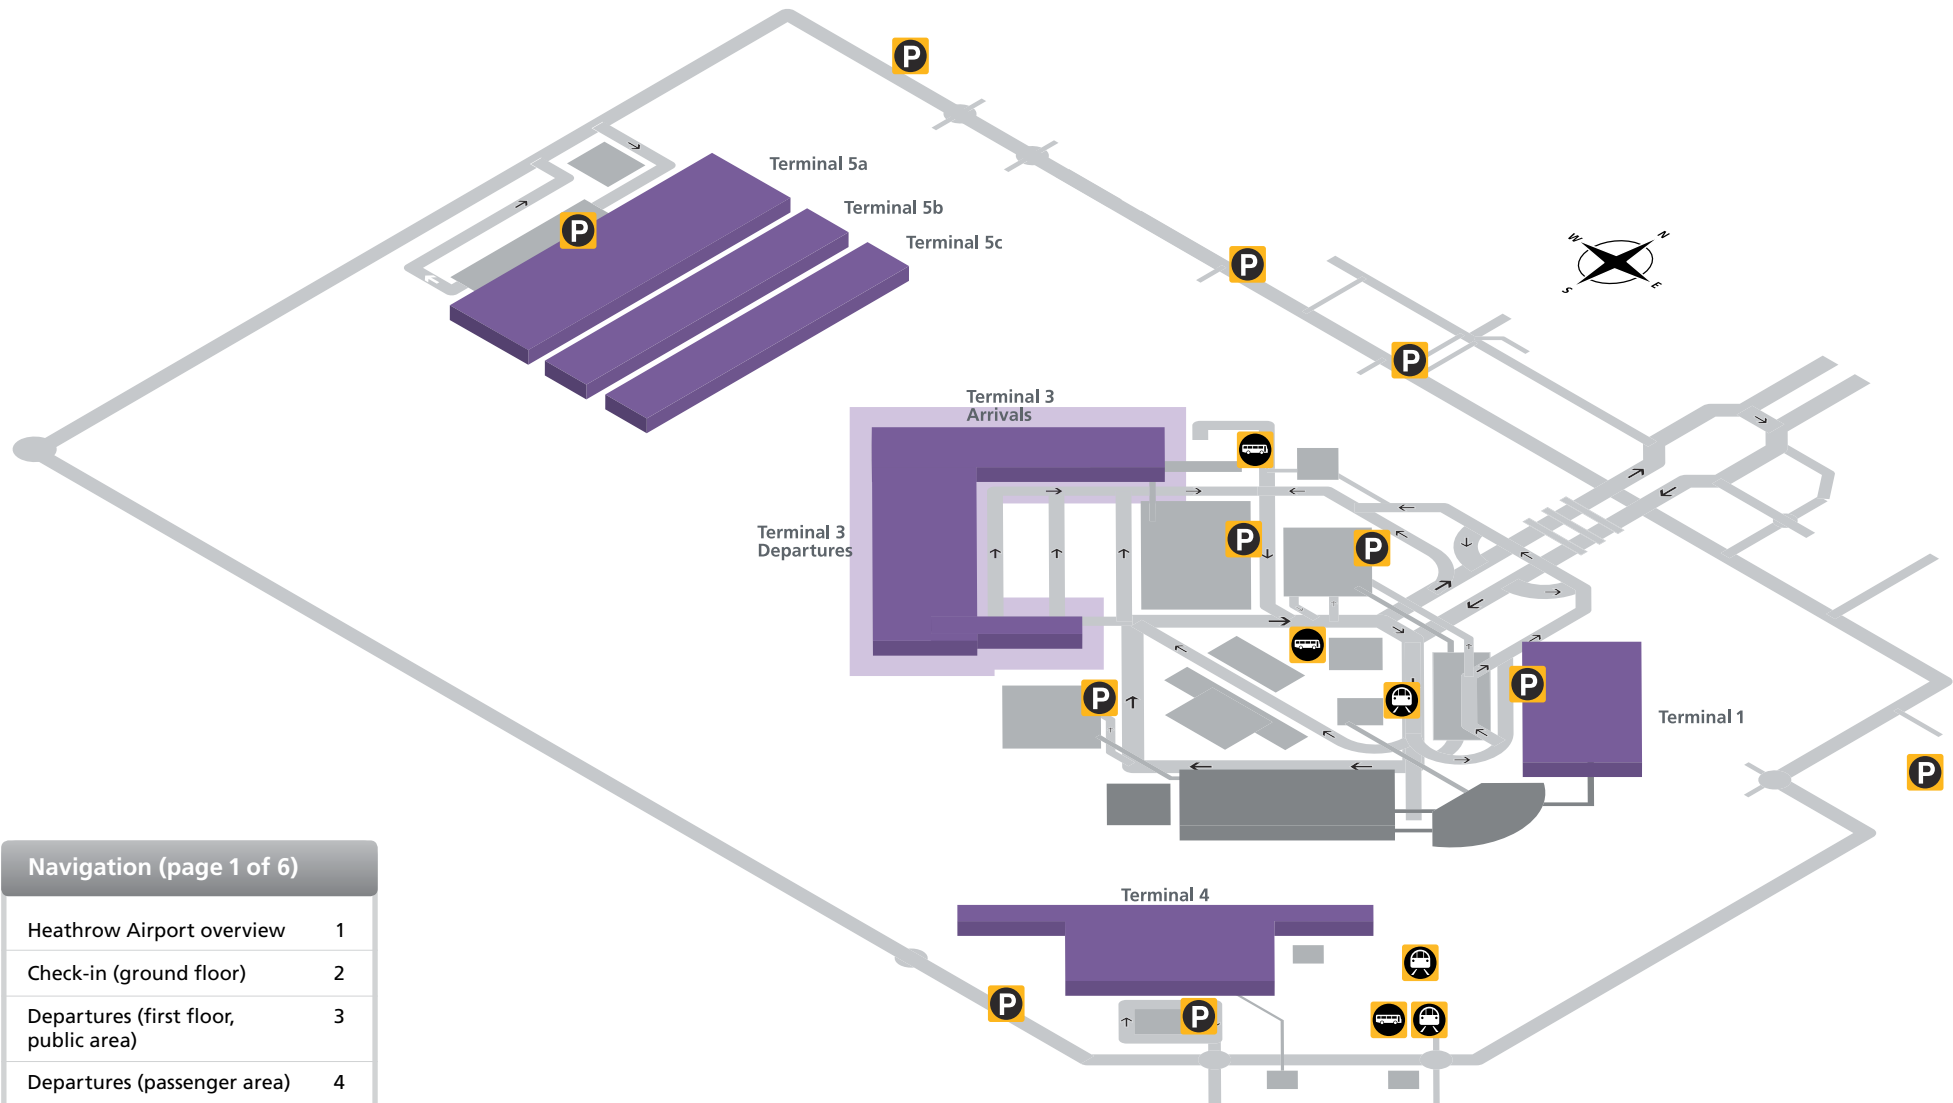

Heathrow Airport

Overview

Navigation (page 1 of 6)

Heathrow Airport overview	1
Check-in (ground floor)	2
Departures (first floor, public area)	3
Departures (passenger area)	4
Arrivals (ground floor)	5
Onward travel – Arrivals (ground floor)	6

Terminal 3

Check-in (ground floor)

Services

Airline ticket desk	5	IranAir customer services	19
American Airlines ticket desk	2	Menzies ticket desk	21
BA ticket office	22	PIA ticket desk	8
Customs for VAT returns	13	Singapore Airlines	16
Excess Baggage/left luggage	15	Thai Airways ticket desk	7
Emirates ticket desk	6	Travelx bureau de change	9
HM Customs Desk - Commercial exports	12	Turkish Airlines ticket office	4
Iberia ticket desks	20	Desk 40 Virgin ticket desk	1

Navigation (page 2 of 6)

Heathrow Airport overview	1
Check-in (ground floor)	2
Departures (first floor, public area)	3
Departures (passenger area)	4
Arrivals (ground floor)	5
Onward travel – Arrivals (ground floor)	6

Stairs and ramp to Underground and Central Bus Station
Walkway to Terminal 1
Trains to Terminals 4, 5 and London

LOCOG welcome desk

Charging point

Smoking area
Coach waiting lounge and taxi rank

Event management desk