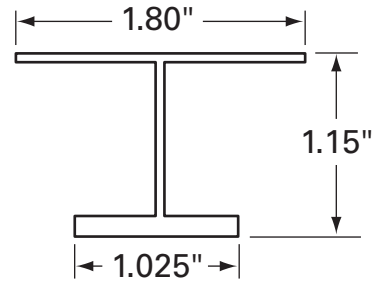

FLEET NUMBER: 055-440
REPLACEMENT FOR: MANAC 1.15" ALUM. "I" ROOF BOW X 98.25"
REPLACEMENT FOR: 502-407C

055-451