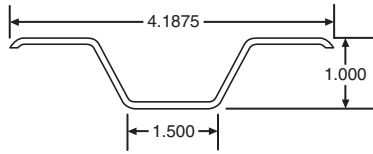

TRAILER ROOFS

055-526

FLEET NUMBER: 055-526
REPLACEMENT FOR: BOW PINES STL. HAT X 99.12"
REPLACEMENT FOR: RC14300 & RCB2629

055-550