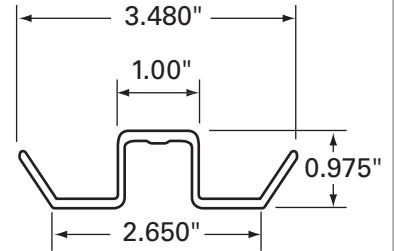

055-704

FLEET NUMBER: 055-704
REPLACEMENT FOR: T/M 1" STEEL ANTI-SNAG BOW X 99.12"
REPLACEMENT FOR: 514-3-152B