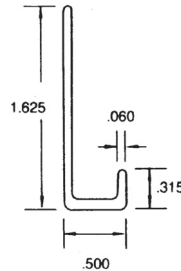

TRAILER ROOFS

055-900-002

FLEET NUMBER: 055-900-002
REPLACEMENT FOR: ALUM ROOF .040 X 103" X FT
REPLACEMENT FOR:

055-900-003

FLEET NUMBER: 055-900-003
REPLACEMENT FOR: ALUM ROOF .040 X 103" X LB
REPLACEMENT FOR:

055-901

FLEET NUMBER: 055-901
REPLACEMENT FOR: ETR TRANSLUCENT ROOF 103" X 54'
REPLACEMENT FOR:

055-901-001

FLEET NUMBER: 055-901-001
REPLACEMENT FOR: ETR TRANSLUCENT ROOF 103" X FT
REPLACEMENT FOR:

055-902