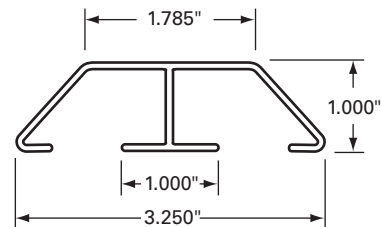

FLEET NUMBER: 055-154
REPLACEMENT FOR: BOW FRUE. A/SNAG W/I X 99"
REPLACEMENT FOR: RCF-4335-4