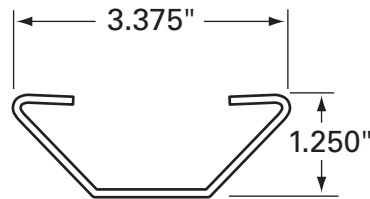

055-590-001

FLEET NUMBER: 055-590-001
REPLACEMENT FOR: SUPREME STARTER BOW 97"
REPLACEMENT FOR: 015089064

055-590-002

FLEET NUMBER: 055-590-002
REPLACEMENT FOR: SUPREME "S" SERIES STARTER BOW INSERT
REPLACEMENT FOR: 015557731

055-591

FLEET NUMBER: 055-591
REPLACEMENT FOR: SUPREME INTERMEDIATE BOW 91.06"
REPLACEMENT FOR: 015084002

055-591-001

FLEET NUMBER: 055-591-001
REPLACEMENT FOR: SUPREME INTERMEDIATE BOW 97.06"
REPLACEMENT FOR: 015084003