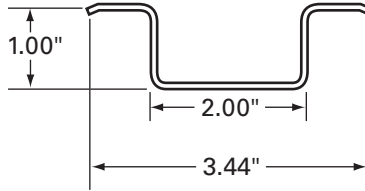

FLEET NUMBER: 055-400
REPLACEMENT FOR: LUFKIN 1" STEEL HAT ROOF BOW X 98.88"
REPLACEMENT FOR: E7072822

055-440