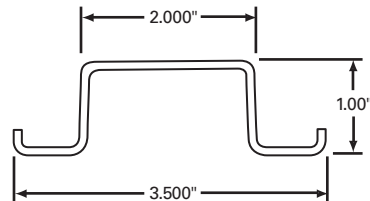

055-251

FLEET NUMBER: 055-251
REPLACEMENT FOR: BOW DORSEY HAT X 92.69
USE 055-100
REPLACEMENT FOR: 1207863092