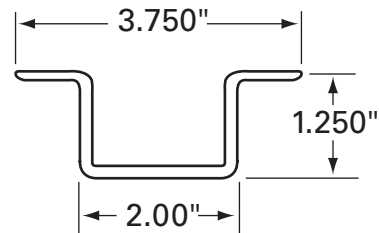

FLEET NUMBER: 055-590-001
REPLACEMENT FOR: SUPREME STARTER BOW 97"
REPLACEMENT FOR: 015089064

055-590-002