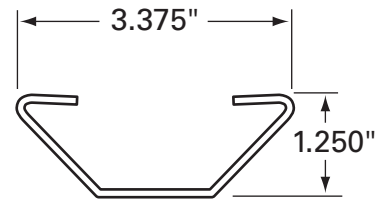

055-590-001

FLEET NUMBER: 055-590-001
REPLACEMENT FOR: SUPREME STARTER BOW 97"
REPLACEMENT FOR: 015089064

055-590-002

FLEET NUMBER: 055-590-002
REPLACEMENT FOR: SUPREME "S" SERIES STARTER BOW INSERT
REPLACEMENT FOR: 015557731

055-591

FLEET NUMBER: 055-591
REPLACEMENT FOR: SUPREME INTERMEDIATE BOW 91.06"
REPLACEMENT FOR: 015084002

055-591-001

FLEET NUMBER: 055-591-001
REPLACEMENT FOR: SUPREME INTERMEDIATE BOW 97.06"
REPLACEMENT FOR: 015084003