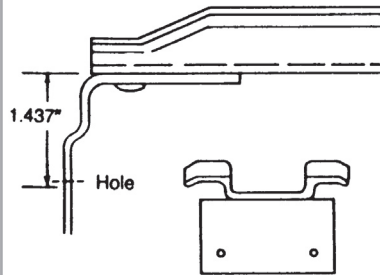

FLEET NUMBER: 055-552
REPLACEMENT FOR: BOW STRICK 3PC ALUM. 98.63"
REPLACEMENT FOR: AA39F-0507-01-00 & 05250

055-558