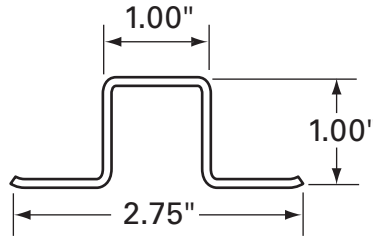

055-703

FLEET NUMBER: 055-703
REPLACEMENT FOR: T/M 1" STEEL HAT ROOF BOW X 99.12"
REPLACEMENT FOR: 9514-3-78B