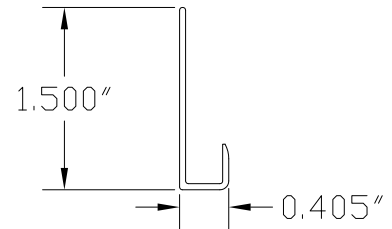

FLEET NUMBER: 055-902-001
REPLACEMENT FOR: G.D. STYLE J MOULDING X 10'
REPLACEMENT FOR:

055-903-001

TRANSLUCENT ROOF
SEE DESCRIPTION

FLEET NUMBER: 055-903-001
REPLACEMENT FOR: TRANSLUCENT ROOF 103" X FT.
REPLACEMENT FOR:

055-906

TRANSLUCENT ROOF
SEE DESCRIPTION

FLEET NUMBER: 055-906
REPLACEMENT FOR: TRANSLUCENT ROOF 103" X 54'
REPLACEMENT FOR:

055-907

TRANSLUCENT ROOF
SEE DESCRIPTION

FLEET NUMBER: 055-907
REPLACEMENT FOR: TRANSLUCENT ROOF 103" X 29'
REPLACEMENT FOR:

CALL TOLL FREE!
OR VISIT: www.fleetwarehouse.com

800-523-6668 – Nationwide
FAX #: 215-443-8491
Email: info@fleetwarehouse.com