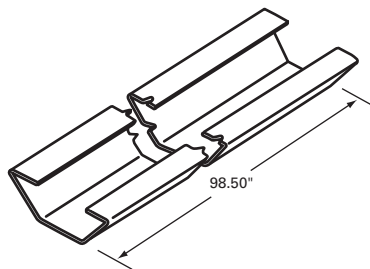

FLEET NUMBER: 055-153-001
REPLACEMENT FOR: BOW FRUE. ANTI-SNAG X 98.5
REPLACEMENT FOR: RCF-3718-1

055-154