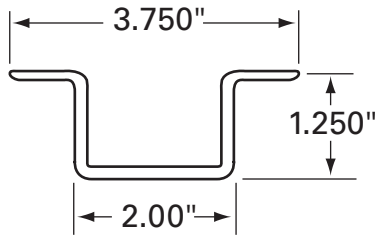

FLEET NUMBER: 055-590
REPLACEMENT FOR: BOW SUPREME STARTER X 91"
REPLACEMENT FOR: 015089001

055-590-001