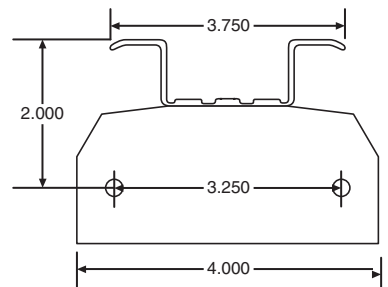

FLEET NUMBER: 055-575
REPLACEMENT FOR: BOW STOUGHTON 3PC X 98.75"
REPLACEMENT FOR: 23-06636-000-00