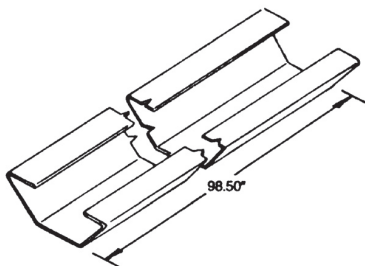

FLEET NUMBER: 055-805
REPLACEMENT FOR: UTILITY DRY FREIGHT AIS ROOF BOW X 99.5"
REPLACEMENT FOR: 3-1600-053

055-825

FLEET NUMBER: 055-825
REPLACEMENT FOR: UTILIMASTER STARTER BOW X 92.5"
REPLACEMENT FOR: 01760005

055-826

FLEET NUMBER: 055-826
REPLACEMENT FOR: UTILIMASTER INTERMEDIATE BOW X 92.31"
REPLACEMENT FOR: 01760003

055-875

FLEET NUMBER: 055-875
REPLACEMENT FOR: BOW WABASH USE 055-506
REPLACEMENT FOR: 07200028

055-876

FLEET NUMBER: 055-876
REPLACEMENT FOR: BOW WABASH USE 055-153-001
REPLACEMENT FOR: 07200005

055-900

FLEET NUMBER: 055-900
REPLACEMENT FOR: ALUM ROOF .040 X 96" X FT
REPLACEMENT FOR:

055-900-001

FLEET NUMBER: 055-900-001
REPLACEMENT FOR: ALUM ROOF .040 X 96" X LB
REPLACEMENT FOR: