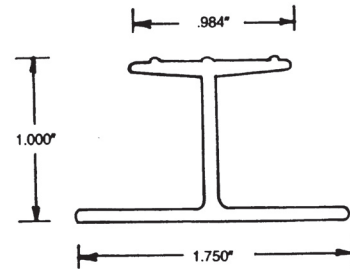

FLEET NUMBER: 055-150-001
REPLACEMENT FOR: BOW FRUE. "I" BEAM X 99"
REPLACEMENT FOR: RCC8431-1

055-151