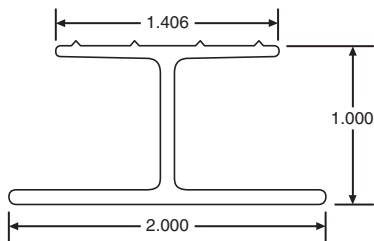

FLEET NUMBER: 055-151
REPLACEMENT FOR: BOW FRUE.H.D. "I" X 98.5
REPLACEMENT FOR: RCF-4048-1

055-153-001