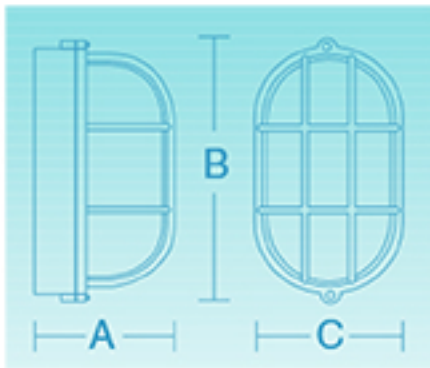

Innovations In Illumination
- Marine & RV -

Tybee

- A: 4 1/2 Inches / 115 mm
- B: 7 11/16 Inches / 195 mm
- C: 4 3/4 Inches / 120 mm

Socket	Bulb Options	Max Wattage	Voltage	Mounting Styles	Bulb Color	Fixture Finish
E27	LED (WW, CW)	40W	Low	Screw	*See Below	White
GY6.35	Halogen (White)		High	Surface		
LED Engine	Xenon (White)		AC/DC			
	Incandescent (White)					