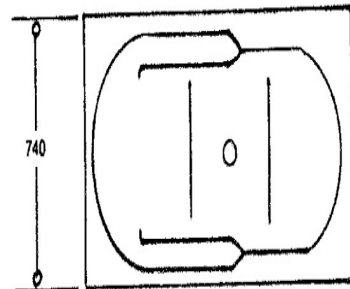

Single seat tubs are 92cm long and range from 58cm to 81cm deep.

Twin seaters are 137cm long by 81cm deep or 132cm long by 74cm deep.

They are robustly made and supplied on their own self supporting frames.

**The Kigoi** tub being slightly shallower, offers a great compromise between soaking and showering within the most compact of spaces. See specification page for bath sizes

**The Chagoi** (above) at 1370mm x 740mm offers deep soaking for either one or two people in less space than most conventional baths

**The Tancho** bath (below) at 1200mm x 760mm completes the range of compact baths, and like all our baths, is sturdy enough to use as a shower as well

ASAGI

KIGOI

BENIGOI

CHAGOI

KOROMO

BEKKO

TRANCHO