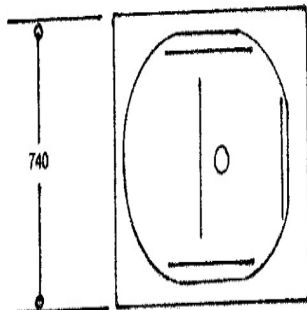

Single seat tubs are 92cm long and range from 58cm to 81cm deep.

Twin seaters are 137cm long by 81cm deep or 132cm long by 74cm deep.

They are robustly made and supplied on their own self supporting frames.

**The Kigoi** tub being slightly shallower, offers a great compromise between soaking and showering within the most compact of spaces. See specification page for bath sizes

**The Chagoi** (above) at 1370mm x 740mm offers deep soaking for either one or two people in less space than most conventional baths

**The Tancho** bath (below) at 1200mm x 760mm completes the range of compact baths, and like all our baths, is sturdy enough to use as a shower as well

ASAGI

KIGOI

BENIGOI

CHAGOI

KOROMO

BEKKO

TRANCHO