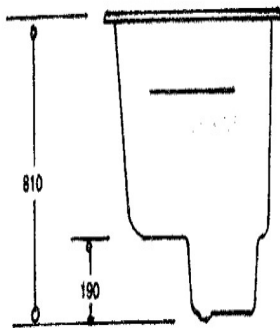

Single seat tubs are 92cm long and range from 58cm to 81cm deep.

Twin seaters are 137cm long by 81cm deep or 132cm long by 74cm deep.

They are robustly made and supplied on their own self supporting frames.

**The Kigoi** tub being slightly shallower, offers a great compromise between soaking and showering within the most compact of spaces. See specification page for bath sizes

**The Chagoi** (above) at 1370mm x 740mm offers deep soaking for either one or two people in less space than most conventional baths

**The Tancho** bath (below) at 1200mm x 760mm completes the range of compact baths, and like all our baths, is sturdy enough to use as a shower as well

ASAGI

KIGOI

BENIGOI

CHAGOI

KOROMO

BEKKO

TRANCHO