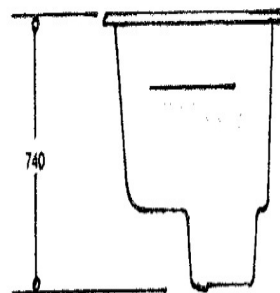

Single seat tubs are 92cm long and range from 58cm to 81cm deep.

Twin seaters are 137cm long by 81cm deep or 132cm long by 74cm deep.

They are robustly made and supplied on their own self supporting frames.

**The Kigoi** tub being slightly shallower, offers a great compromise between soaking and showering within the most compact of spaces. See specification page for bath sizes

**The Chagoi** (above) at 1370mm x 740mm offers deep soaking for either one or two people in less space than most conventional baths

**The Tancho** bath (below) at 1200mm x 760mm completes the range of compact baths, and like all our baths, is sturdy enough to use as a shower as well

ASAGI

KIGOI

BENIGOI

CHAGOI

KOROMO

BEKKO

TRANCHO