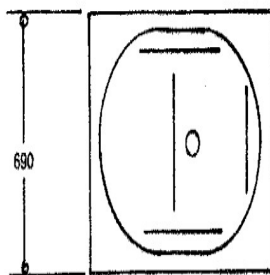

Single seat tubs are 92cm long and range from 58cm to 81cm deep.

Twin seaters are 137cm long by 81cm deep or 132cm long by 74cm deep.

They are robustly made and supplied on their own self supporting frames.

**The Kigoi** tub being slightly shallower, offers a great compromise between soaking and showering within the most compact of spaces. See specification page for bath sizes

**The Chagoi** (above) at 1370mm x 740mm offers deep soaking for either one or two people in less space than most conventional baths

**The Tancho** bath (below) at 1200mm x 760mm completes the range of compact baths, and like all our baths, is sturdy enough to use as a shower as well

ASAGI

KIGOI

BENIGOI

CHAGOI

KOROMO

BEKKO

TRANCHO