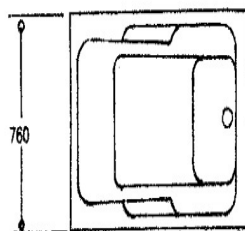

Single seat tubs are 92cm long and range from 58cm to 81cm deep.

Twin seaters are 137cm long by 81cm deep or 132cm long by 74cm deep.

They are robustly made and supplied on their own self supporting frames.

**The Kigoi** tub being slightly shallower, offers a great compromise between soaking and showering within the most compact of spaces. See specification page for bath sizes

**The Chagoi** (above) at 1370mm x 740mm offers deep soaking for either one or two people in less space than most conventional baths

**The Tancho** bath (below) at 1200mm x 760mm completes the range of compact baths, and like all our baths, is sturdy enough to use as a shower as well

ASAGI

KIGOI

BENIGOI

CHAGOI

KOROMO

BEKKO

TRANCHO