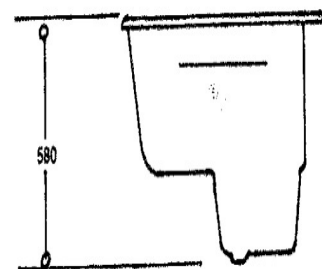

Single seat tubs are 92cm long and range from 58cm to 81cm deep.

Twin seaters are 137cm long by 81cm deep or 132cm long by 74cm deep.

They are robustly made and supplied on their own self supporting frames.

**The Kigoi** tub being slightly shallower, offers a great compromise between soaking and showering within the most compact of spaces. See specification page for bath sizes

**The Chagoi** (above) at 1370mm x 740mm offers deep soaking for either one or two people in less space than most conventional baths

**The Tancho** bath (below) at 1200mm x 760mm completes the range of compact baths, and like all our baths, is sturdy enough to use as a shower as well

ASAGI

KIGOI

BENIGOI

CHAGOI

KOROMO

BEKKO

TRANCHO