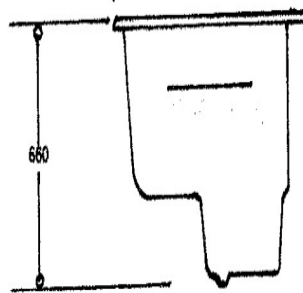

Single seat tubs are 92cm long and range from 58cm to 81cm deep.

Twin seaters are 137cm long by 81cm deep or 132cm long by 74cm deep.

They are robustly made and supplied on their own self supporting frames.

**The Kigoi** tub being slightly shallower, offers a great compromise between soaking and showering within the most compact of spaces. See specification page for bath sizes

**The Chagoi** (above) at 1370mm x 740mm offers deep soaking for either one or two people in less space than most conventional baths

**The Tancho** bath (below) at 1200mm x 760mm completes the range of compact baths, and like all our baths, is sturdy enough to use as a shower as well

ASAGI

KIGOI

BENIGOI

CHAGOI

KOROMO

BEKKO

TRANCHO