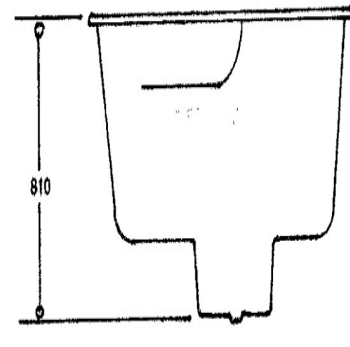

Single seat tubs are 92cm long and range from 58cm to 81cm deep.

Twin seaters are 137cm long by 81cm deep or 132cm long by 74cm deep.

They are robustly made and supplied on their own self supporting frames.

**The Kigoi** tub being slightly shallower, offers a great compromise between soaking and showering within the most compact of spaces. See specification page for bath sizes

**The Chagoi** (above) at 1370mm x 740mm offers deep soaking for either one or two people in less space than most conventional baths

**The Tancho** bath (below) at 1200mm x 760mm completes the range of compact baths, and like all our baths, is sturdy enough to use as a shower as well

ASAGI

KIGOI

BENIGOI

CHAGOI

KOROMO

BEKKO

TRANCHO