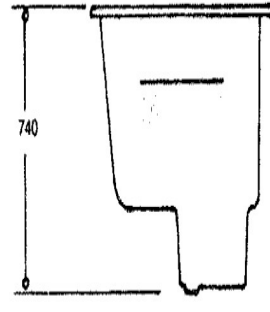

Single seat tubs are 92cm long and range from 58cm to 81cm deep.

Twin seaters are 137cm long by 81cm deep or 132cm long by 74cm deep.

They are robustly made and supplied on their own self supporting frames.

**The Kigoi** tub being slightly shallower, offers a great compromise between soaking and showering within the most compact of spaces. See specification page for bath sizes

**The Chagoi** (above) at 1370mm x 740mm offers deep soaking for either one or two people in less space than most conventional baths

**The Tancho** bath (below) at 1200mm x 760mm completes the range of compact baths, and like all our baths, is sturdy enough to use as a shower as well

ASAGI

KIGOI

BENIGOI

CHAGOI

KOROMO

BEKKO

TRANCHO