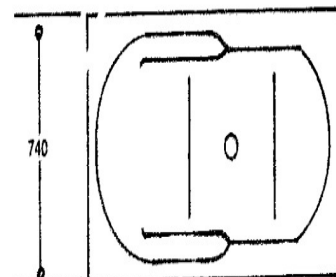

Single seat tubs are 92cm long and range from 58cm to 81cm deep.

Twin seaters are 137cm long by 81cm deep or 132cm long by 74cm deep.

They are robustly made and supplied on their own self supporting frames.

**The Kigoi** tub being slightly shallower, offers a great compromise between soaking and showering within the most compact of spaces. See specification page for bath sizes

**The Chagoi** (above) at 1370mm x 740mm offers deep soaking for either one or two people in less space than most conventional baths

**The Tancho** bath (below) at 1200mm x 760mm completes the range of compact baths, and like all our baths, is sturdy enough to use as a shower as well

ASAGI

KIGOI

BENIGOI

CHAGOI

KOROMO

BEKKO

TRANCHO