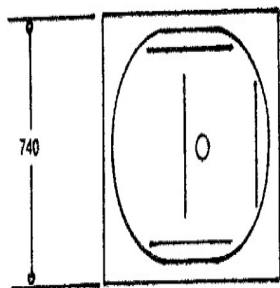

Single seat tubs are 92cm long and range from 58cm to 81cm deep.

Twin seaters are 137cm long by 81cm deep or 132cm long by 74cm deep.

They are robustly made and supplied on their own self supporting frames.

**The Kigoi** tub being slightly shallower, offers a great compromise between soaking and showering within the most compact of spaces. See specification page for bath sizes

**The Chagoi** (above) at 1370mm x 740mm offers deep soaking for either one or two people in less space than most conventional baths

**The Tancho** bath (below) at 1200mm x 760mm completes the range of compact baths, and like all our baths, is sturdy enough to use as a shower as well

ASAGI

KIGOI

BENIGOI

CHAGOI

KOROMO

BEKKO

TRANCHO