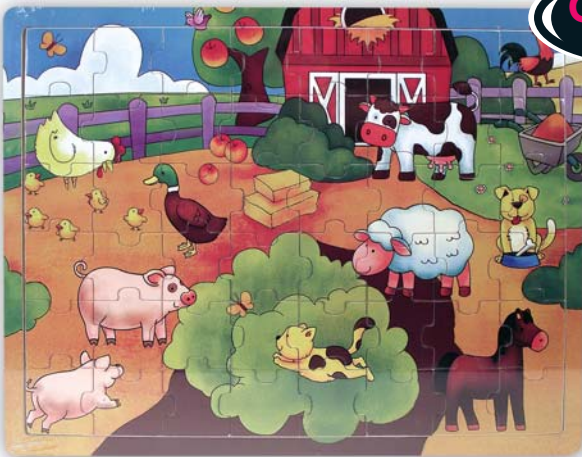

W 053/F 48 Pcs Farm Jigsaw Puzzle (40x30cm)