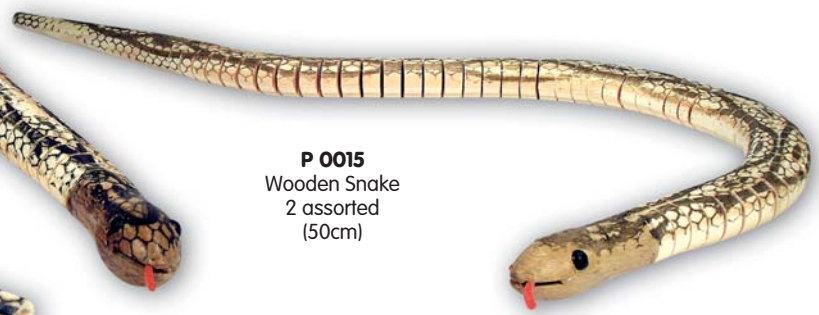

**P 0054** Mega Stretch Snake, 2 assorted (20cm)

**P 0171**  
Sticky Snake  
4 assorted  
(19cm)

**CRAZY PRICE**

**HK 0065**  
Long Snake  
assorted  
(46cm)

Call the ARK TOYS sales team on +44 (0) 1704 50 55 50

HK 0021  
Stretchy  
Long Snake  
3 assorted  
(58cm)

T 786  
Sneaky Snake with Whistle  
4 assorted  
(40cm)

T 1097  
Large  
Swaying Snake  
3 assorted  
(60cm)

**NEXT  
WORKING  
DAY DELIVERY**  
FOR ALL ORDERS  
PLACED BEFORE 1pm

P 0015  
Wooden Snake  
2 assorted  
(50cm)

P 0023  
Wooden Cobra Snake  
4 assorted  
(58cm)

Search our extensive product range: [www.arktoys.co.uk](http://www.arktoys.co.uk)

**NEW**

**HK 0156**  
Large Wildlife Animal Set 8pcs in Open Box  
2 assorted (38 x 13cm)