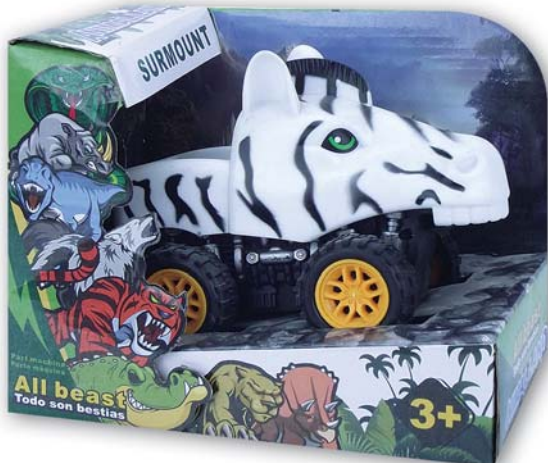

P 0126
Animal Head Friction Cars, 6 assorted (14cm)

Search our extensive product range: www.arktoys.co.uk