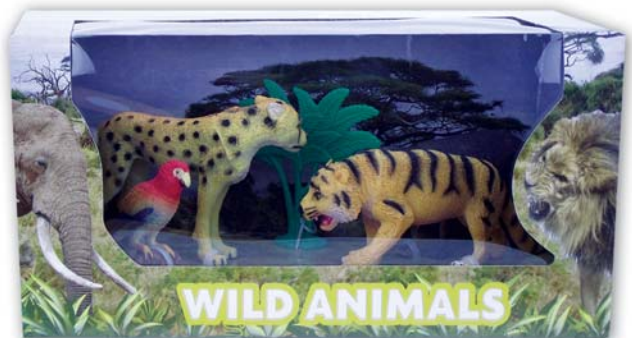

HK 0118/Wild Wild Animal Set 5pcs, 2 assorted (20cm x 10cm)