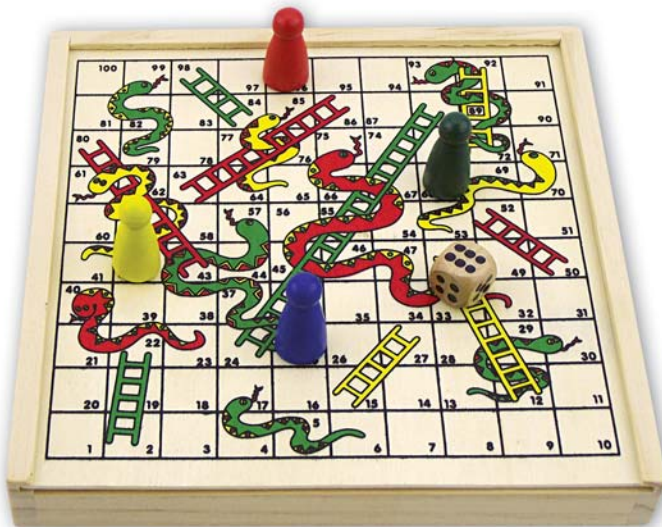

TRADITIONAL WOODEN WOODEN TOYS

Call the ARK TOYS sales team on +44 (0) 1704 50 55 50