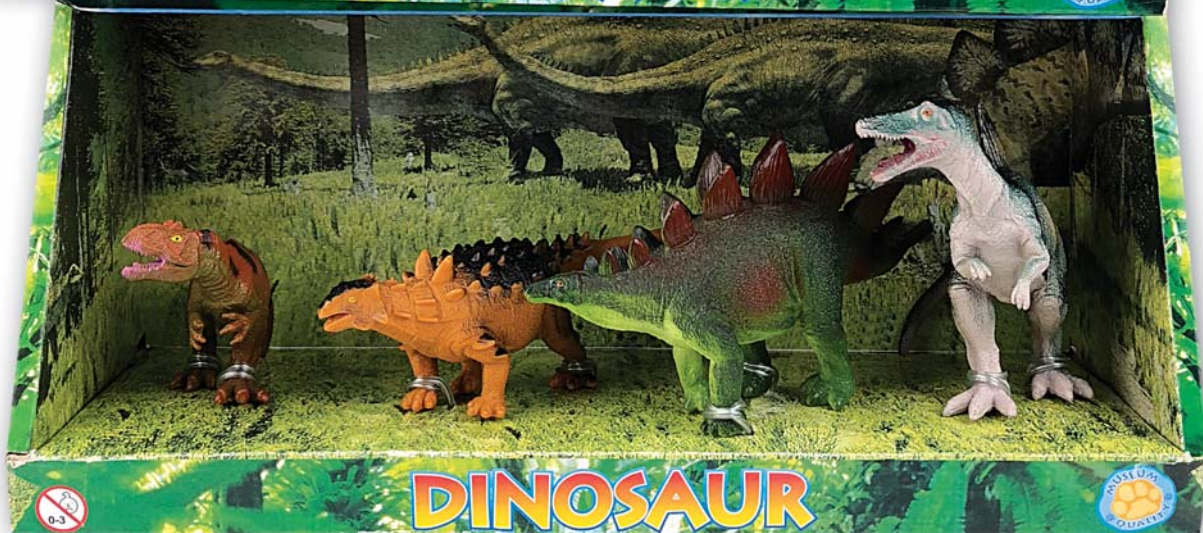

P 0128 Dino Head Cars, 3 assorted (6cm)

Call the ARK TOYS sales team on +44 (0) 1704 50 55 50

**P 0079**  
Dinosaur Mouth  
with 2 cars  
2 assorted (26cm)

**HK 0146**  
Dinosaur Playset 4pcs, 2 assorted  
(28 x 12cm)