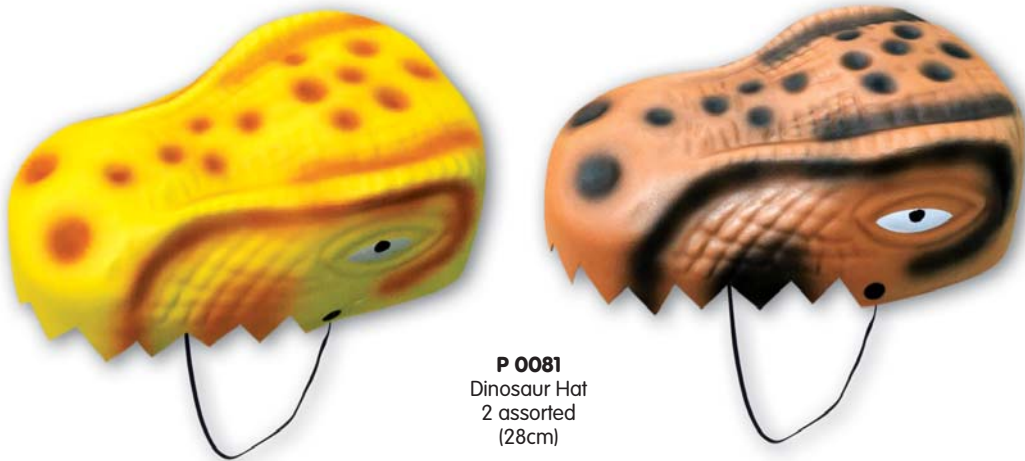

P 0081
Dinosaur Hat
2 assorted
(28cm)