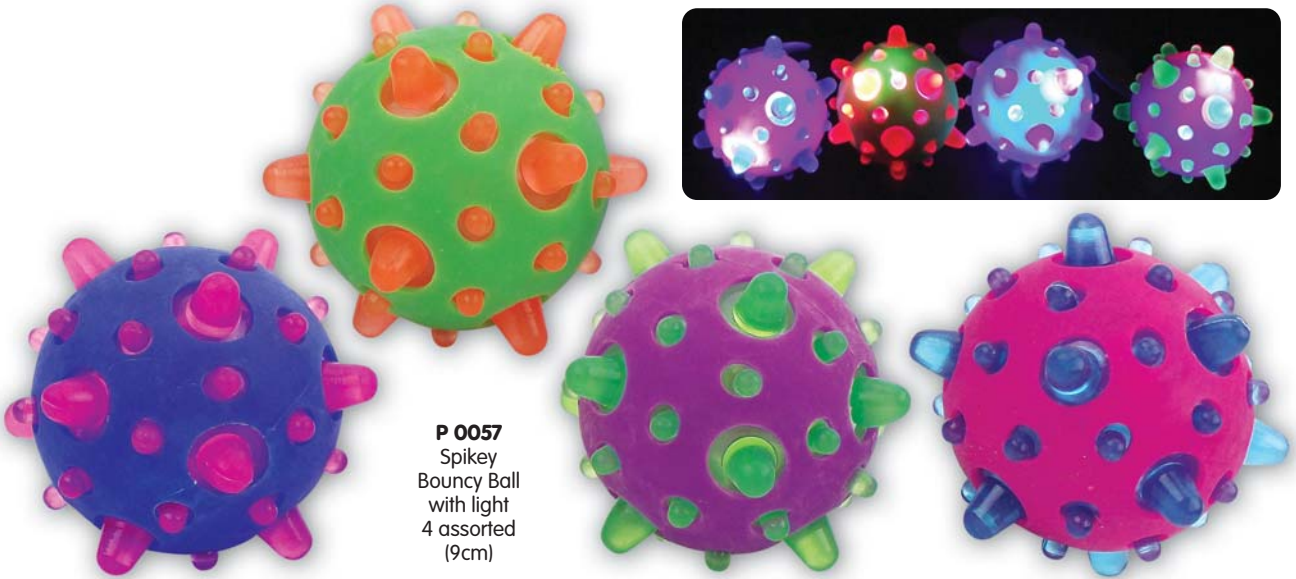

**P 0192**  
Hi Bouncer Ball  
6 assorted  
(7cm)

**NEXT  
WORKING  
DAY DELIVERY**  
FOR ALL ORDERS  
PLACED BEFORE 1pm

**NEW**

**P 0187**  
Oval Ball w/Light  
4 assorted  
(15.5cm)

**P 0108**  
Light Up Rainbow Spikey Ball  
(6cm)