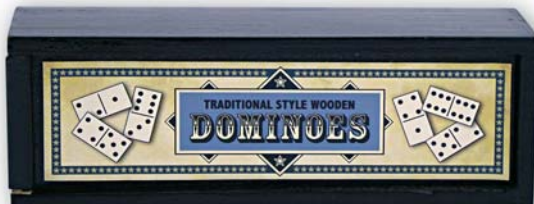

# TRADITIONAL WOODEN WOODEN TOYS

**NG 001**  
Wooden Puzzle 5 in 1  
(18 x 18 x 7.5cm)

**NG 003**  
Wooden  
Snakes &  
Ladders  
(15 x 15 x 2cm)

**NG 002**  
Wooden  
Ring Toss Game  
(19 x 11 x 4cm)

**NG 004** Wooden Retro Dominoes (17 x 6 x 4cm)