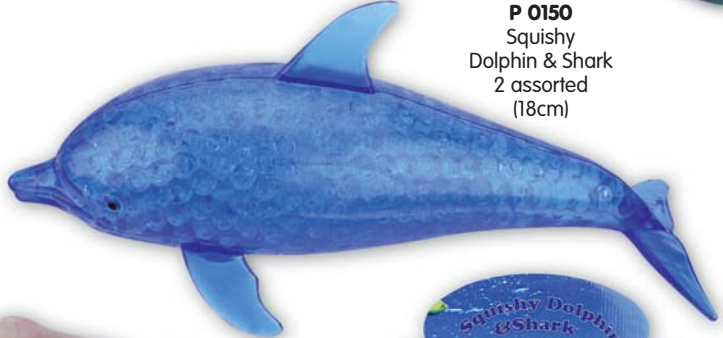

CRAZY PRICE