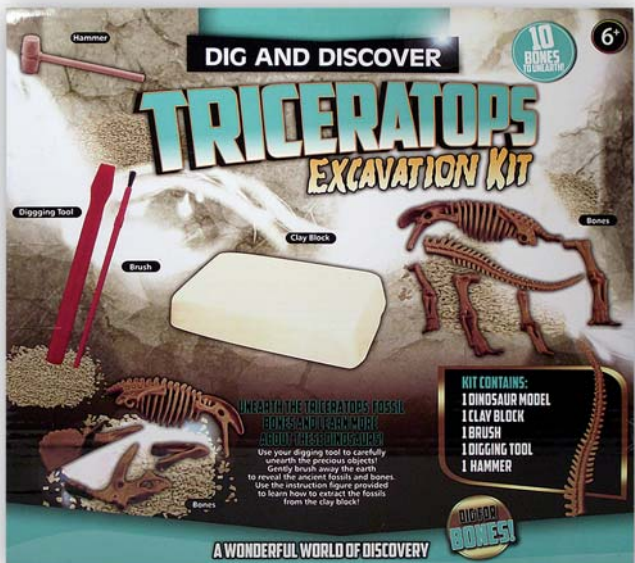

P 0048 Dinosaur Excavation Kit, 4 assorted (27 x 25cm)

Search our extensive product range: www.arktoys.co.uk