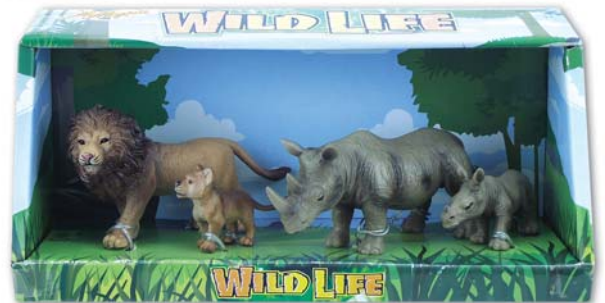

HK 0154 Wild Animal Set 5pcs in Open Box, 4 assorted (25cm x 13cm)

HK 0103 Wild Animal Tube 12 pcs (26cm)

HK 0118/Wild Wild Animal Set 5pcs, 2 assorted (20cm x 10cm)

HK 0136 Wildlife Playset 2pcs, 6 assorted (17cm x 14cm)