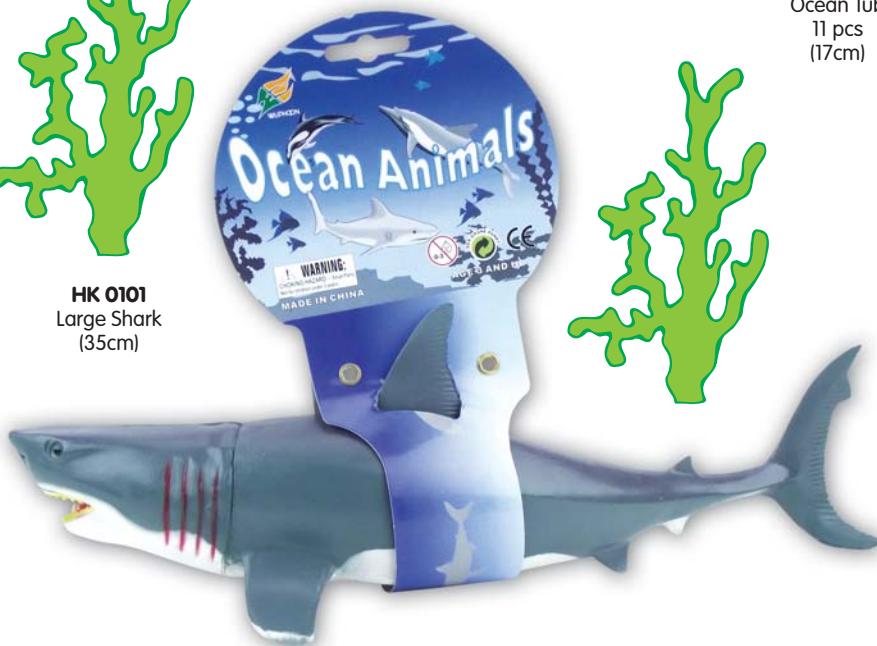

HK 0111
Ocean Tub
11 pcs
(17cm)