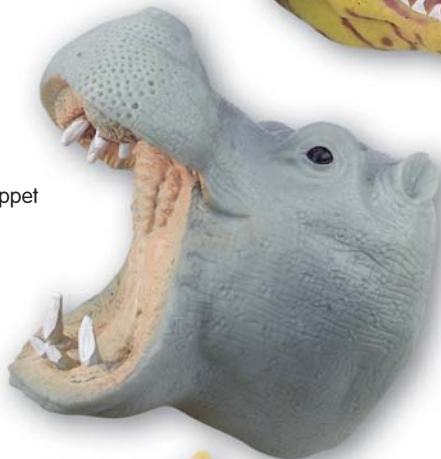

HAND PUPPETS

HK 0091
Wildlife Hand Puppet
4 assorted
(15cm)