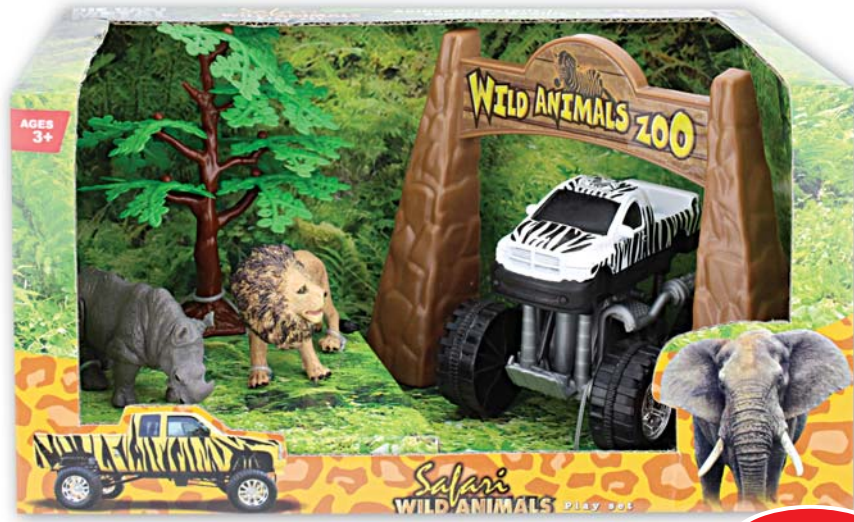

P 0015  
Wooden Snake  
2 assorted  
(50cm)

P 0023  
Wooden Cobra Snake  
4 assorted  
(58cm)

Search our extensive product range: [www.arktoys.co.uk](http://www.arktoys.co.uk)

**NEW**

**HK 0156**  
Large Wildlife Animal Set 8pcs in Open Box  
2 assorted (38 x 13cm)

**CRAZY PRICE**

**HK 0109**  
Wild Animal Tub, 11 pcs (17cm)

**HK 0151** Wild Animal Set 4pcs in Open Box, 4 assorted (17 x 10cm)

Call the ARK TOYS sales team on +44 (0) 1704 50 55 50

HK 0144 Wildlife Truck, Trailer and Animals 10 Pcs in Open Box (32 x 21.5cm)

HK 0154 Wild Animal Set 5pcs in Open Box, 4 assorted (25cm x 13cm)

HK 0103 Wild Animal Tube 12 pcs (26cm)

HK 0118/Wild Wild Animal Set 5pcs, 2 assorted (20cm x 10cm)

HK 0136 Wildlife Playset 2pcs, 6 assorted (17cm x 14cm)