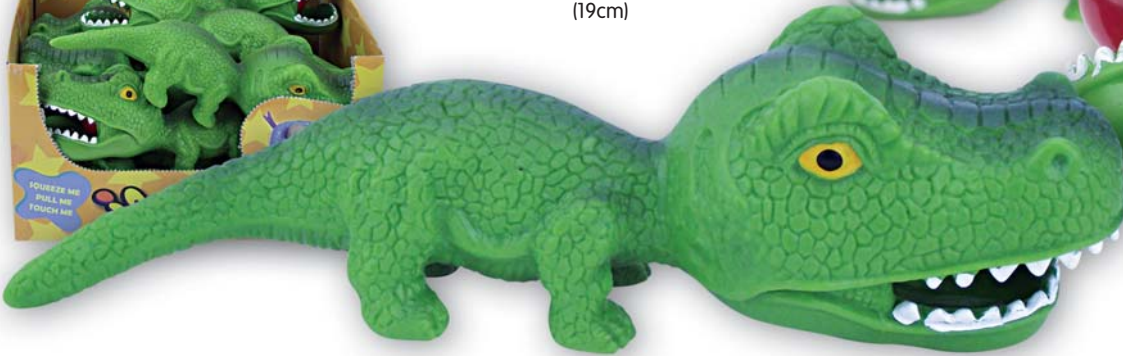

P 0076  
Dinosaur Eggs  
5 assorted  
(19cm)

P 0048 Dinosaur Excavation Kit, 4 assorted (27 x 25cm)

Search our extensive product range: [www.arktoys.co.uk](http://www.arktoys.co.uk)

**P 0158**  
Dinosaur Body  
Squeeze Head  
(19cm)