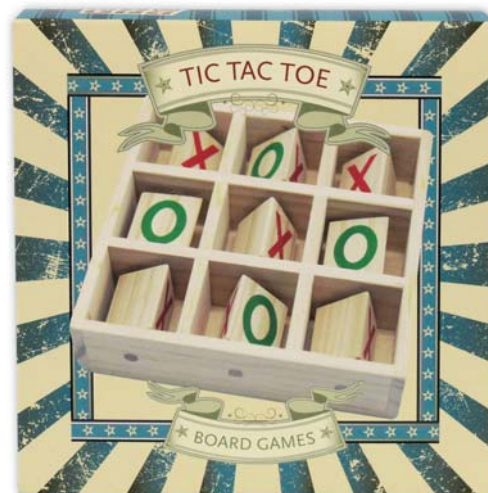

NEW

NG 0006
Trapeze Monkey
(30 x 9cm)