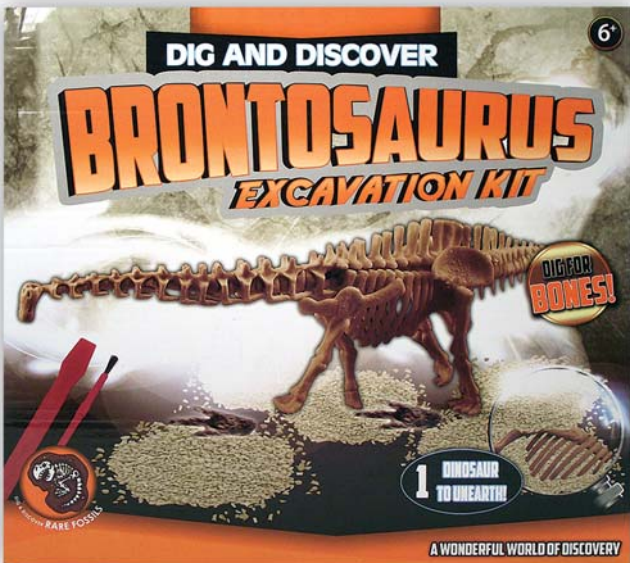

P 0158
Dinosaur Body
Squeeze Head
(19cm)

P 0048 Dinosaur Excavation Kit, 4 assorted (27 x 25cm)

Search our extensive product range: www.arktoys.co.uk