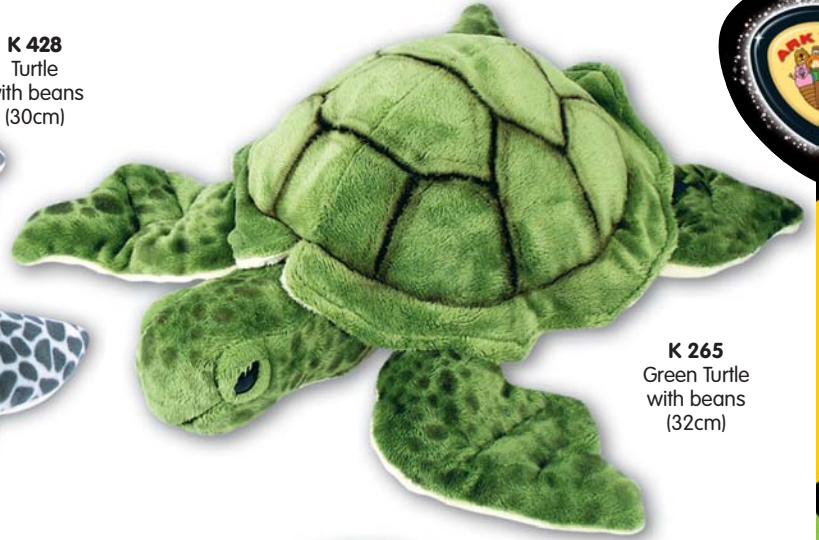

**MS PLUSH TOYS**  
**100%**  
RECYCLABLE

**NEW**

**MS PLUSH TOYS**  
**100%**  
RECYCLABLE

**MS 979**  
Large Mermaids  
4 assorted  
(54cm)

**K 428**  
Turtle  
with beans  
(30cm)

**K 265**  
Green Turtle  
with beans  
(32cm)