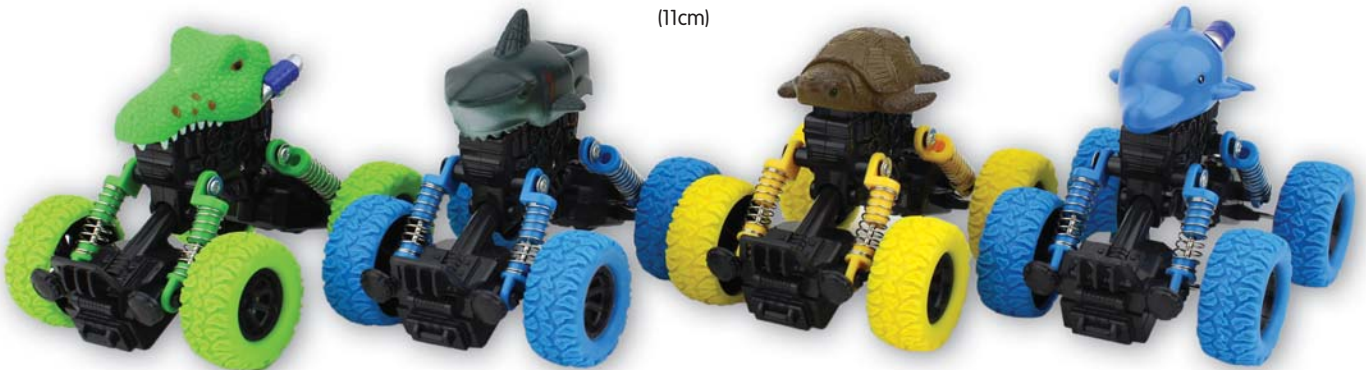

NEW

P 0206
Sea Life
Suspension Truck
4 assorted
(11cm)