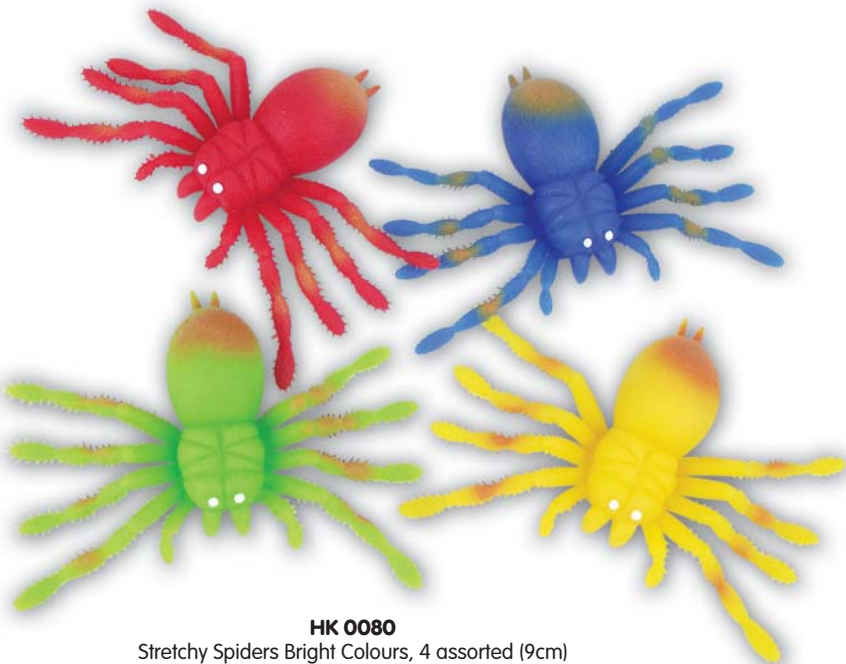

HK 0115
Stretchy Lizards
8 assorted
(35cm)

HK 0080
Stretchy Spiders Bright Colours, 4 assorted (9cm)