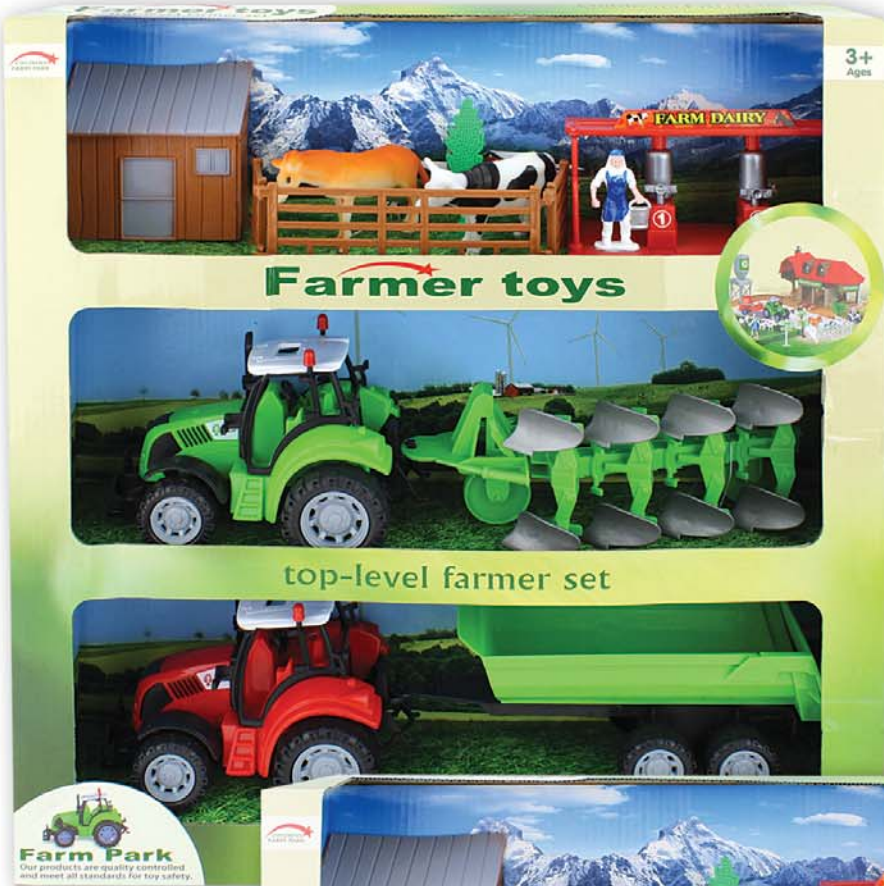

(NEW)

AB 0033
Huge
Tractor Set 9 Pcs
3 Tier
2 assorted
(41 x 40cm)

HK 0093
Stretchy Duck
(10cm)

(NEW)

P 0209
Wind Up
Chick
(9cm)

HK 0092
Stretchy Hedgehog
2 assorted
(9cm)

Call the ARK TOYS sales team on +44 (0) 1704 50 55 50