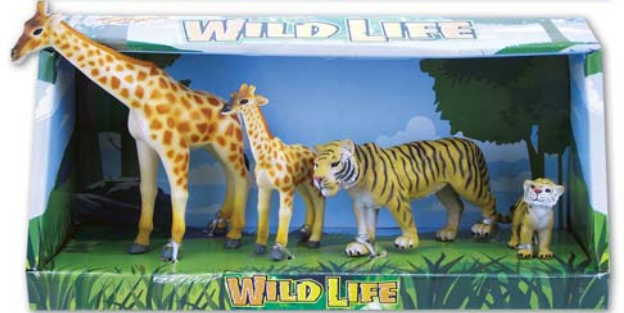

HK 0154 Wild Animal Set 5pcs in Open Box, 4 assorted (25cm x 13cm)

HK 0103 Wild Animal Tube 12 pcs (26cm)

HK 0118/Wild Wild Animal Set 5pcs, 2 assorted (20cm x 10cm)

HK 0136 Wildlife Playset 2pcs, 6 assorted (17cm x 14cm)