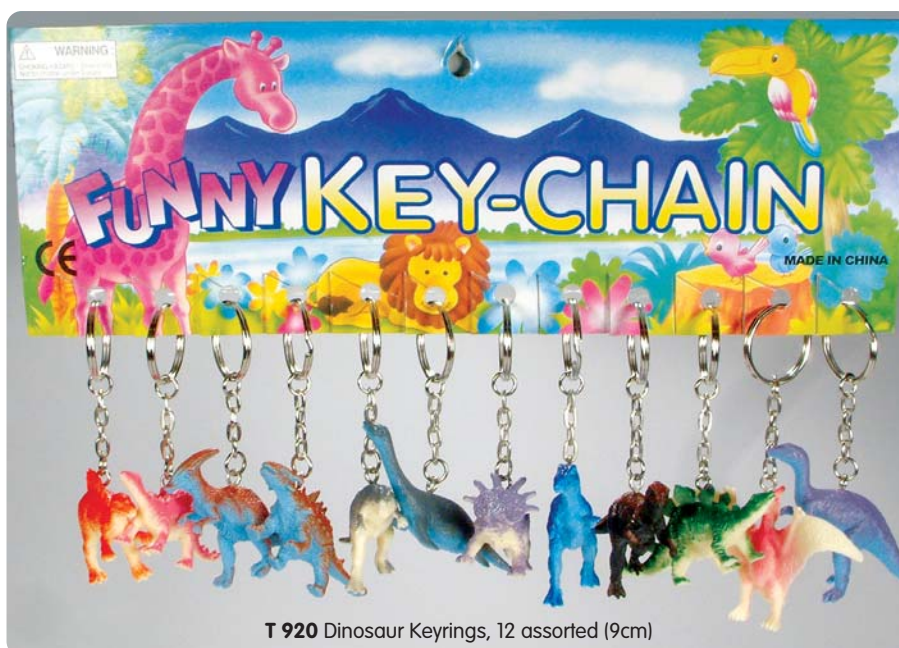

Call the ARK TOYS sales team on **+44 (0) 1704 50 55 50**

T 918 Sea Life Keyrings, 12 assorted (9-12cm)

T 919 Wild Animal Keyrings, 12 assorted (9cm)

T 920 Dinosaur Keyrings, 12 assorted (9cm)

**HK 0072**  
Ape Grabber  
(50cm)

**HK 0074**  
Parrot Grabber  
2 assorted  
(50cm)