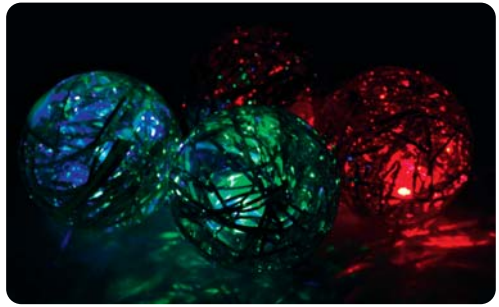

NEW

NEW

P 0192
Hi Bouncer Ball
6 assorted
(7cm)

**NEXT
WORKING
DAY DELIVERY**
FOR ALL ORDERS
PLACED BEFORE 1pm

NEW