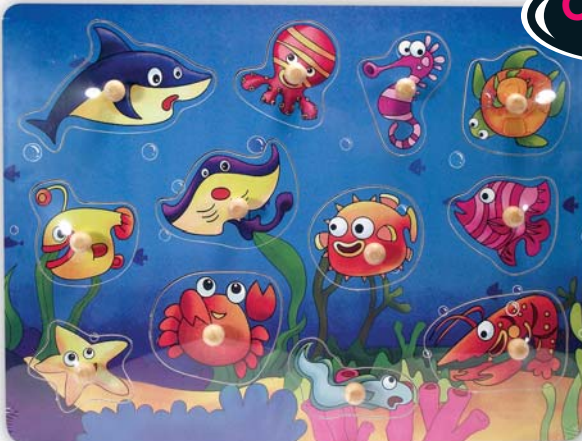

W 058/F Large Wooden Ocean Puzzle with Pegs (40x30cm)