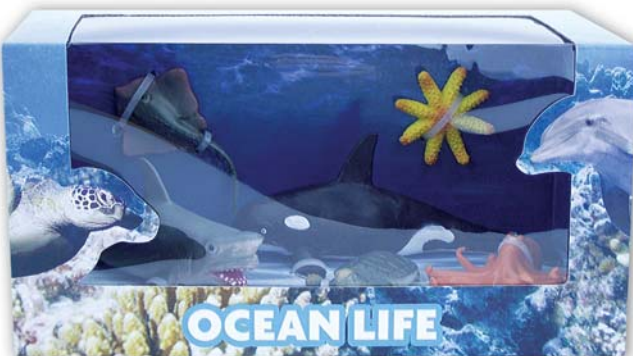

HK 0118/Ocean Ocean Life Set 6pcs, 2 assorted (20cm x 10cm)

Call the ARK TOYS sales team on **+44 (0) 1704 50 55 50**