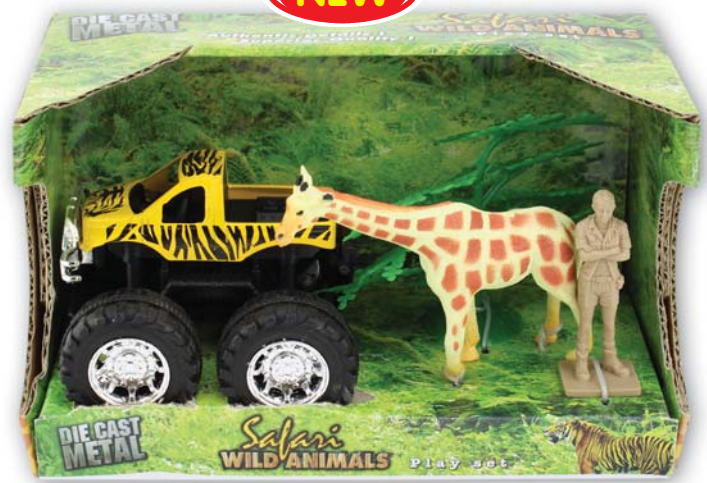

HK 0021  
Stretchy  
Long Snake  
3 assorted  
(58cm)

T 786  
Sneaky Snake with Whistle  
4 assorted  
(40cm)

T 1097  
Large  
Swaying Snake  
3 assorted  
(60cm)

**NEXT  
WORKING  
DAY DELIVERY**  
FOR ALL ORDERS  
PLACED BEFORE 1pm

P 0015  
Wooden Snake  
2 assorted  
(50cm)

P 0023  
Wooden Cobra Snake  
4 assorted  
(58cm)

Search our extensive product range: [www.arktoys.co.uk](http://www.arktoys.co.uk)

**NEW**

**HK 0156**  
Large Wildlife Animal Set 8pcs in Open Box  
2 assorted (38 x 13cm)