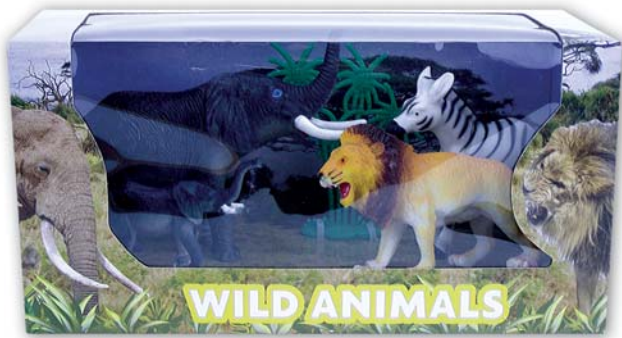

**CRAZY PRICE**

**HK 0109**  
Wild Animal Tub, 11 pcs (17cm)

**HK 0151** Wild Animal Set 4pcs in Open Box, 4 assorted (17 x 10cm)

Call the ARK TOYS sales team on +44 (0) 1704 50 55 50

HK 0144 Wildlife Truck, Trailer and Animals 10 Pcs in Open Box (32 x 21.5cm)

HK 0154 Wild Animal Set 5pcs in Open Box, 4 assorted (25cm x 13cm)

HK 0103 Wild Animal Tube 12 pcs (26cm)

HK 0118/Wild Wild Animal Set 5pcs, 2 assorted (20cm x 10cm)

HK 0136 Wildlife Playset 2pcs, 6 assorted (17cm x 14cm)