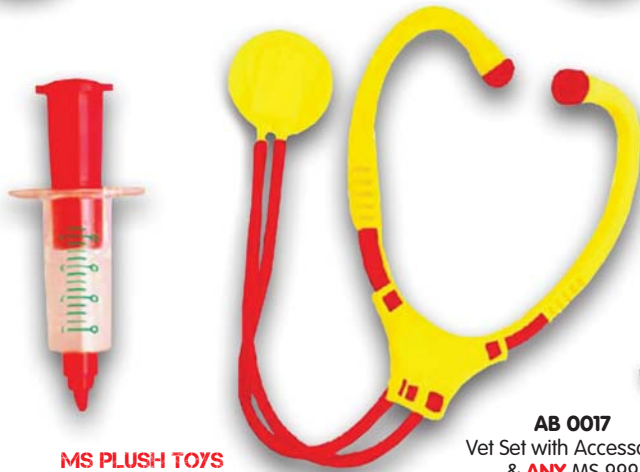

Search our extensive product range: [www.arktoys.co.uk](http://www.arktoys.co.uk)

**AVAILABLE WITH  
ANY MS 999 TOY  
FROM PAGES  
15-20**

**AB 0017**  
Vet Set with Accessories  
& **ANY** MS 999  
(19cm x 14cm)