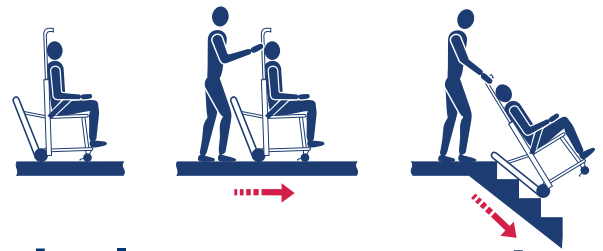

exitMASTER®

versa™

“Instant deployment onto 4 wheels - it has to be Versa”

Your benefits:

- Travels well on landings, corridors and downstairs
- advanced belt guide system ensures smooth travel
- level supportive seat for comfort and easy transfer
- safety brakes on rear wheels
- sturdy high capacity frame
- comfort footrest