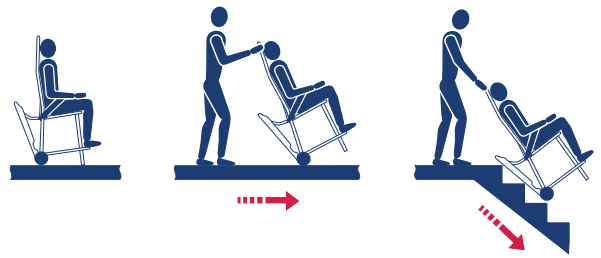

With the unique SOLOGo™ technology, evacuation can be effected quickly with just one assistant!*

Use the foot brakes to steady the chair during loading (versa & elite).

Stairblade - unique track system for extra grip & control on the stair.

- ▶ easy transfer with **correct height integral supportive seat**
- ▶ **built in safety** with 150kg capacity and braked wheels
- ▶ passenger comfort and stability with **incorporated foot rest**
- ▶ **instant use wheels** - all four, already in position, for corridors and landings (versa & elite)
- ▶ Easy use **SOLOGo™** concept product with **no kick stand to deploy**

exitMASTER® chair selector:

	SOLOGo™	Supportive Seat	Footrest	Stairblade	4 Wheel Travel	Armrests	Upstairs Travel	
elite™	✓	✓	✓	✓	✓	✓	✓	
versa™	✓	✓	✓	✓				
NEW EGO!	✓	✓	✓	✓				

exitMASTER®

EGO!

World First
NEW
Concept
Evacuation
Chair

“ Easy to open, load & travel downstairs ”

Your benefits:

- ▶ totally new concept - 2 wheel SOLOGo™ solution
- ▶ excellent value and easy to use
- ▶ amazing stability when loading
- ▶ extra slim when stored
- ▶ autobrakes on wheels, when folded
- ▶ comfortable and supportive seat in level position for easy loading