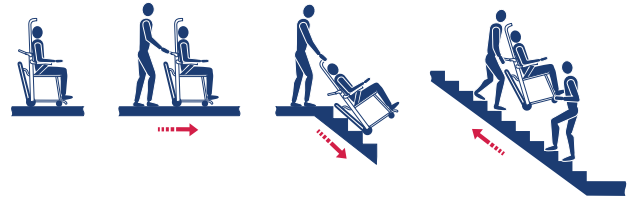

PACKAGE INCLUDES

- Operation Handbook
- Fitted Cover
- Wall Mounting Bracket

Designed, Manufactured
& Stocked in the UK.

ego!

versa™

elite™

exitMASTER®
...better prepared

exitMASTER[®]
elite[™]