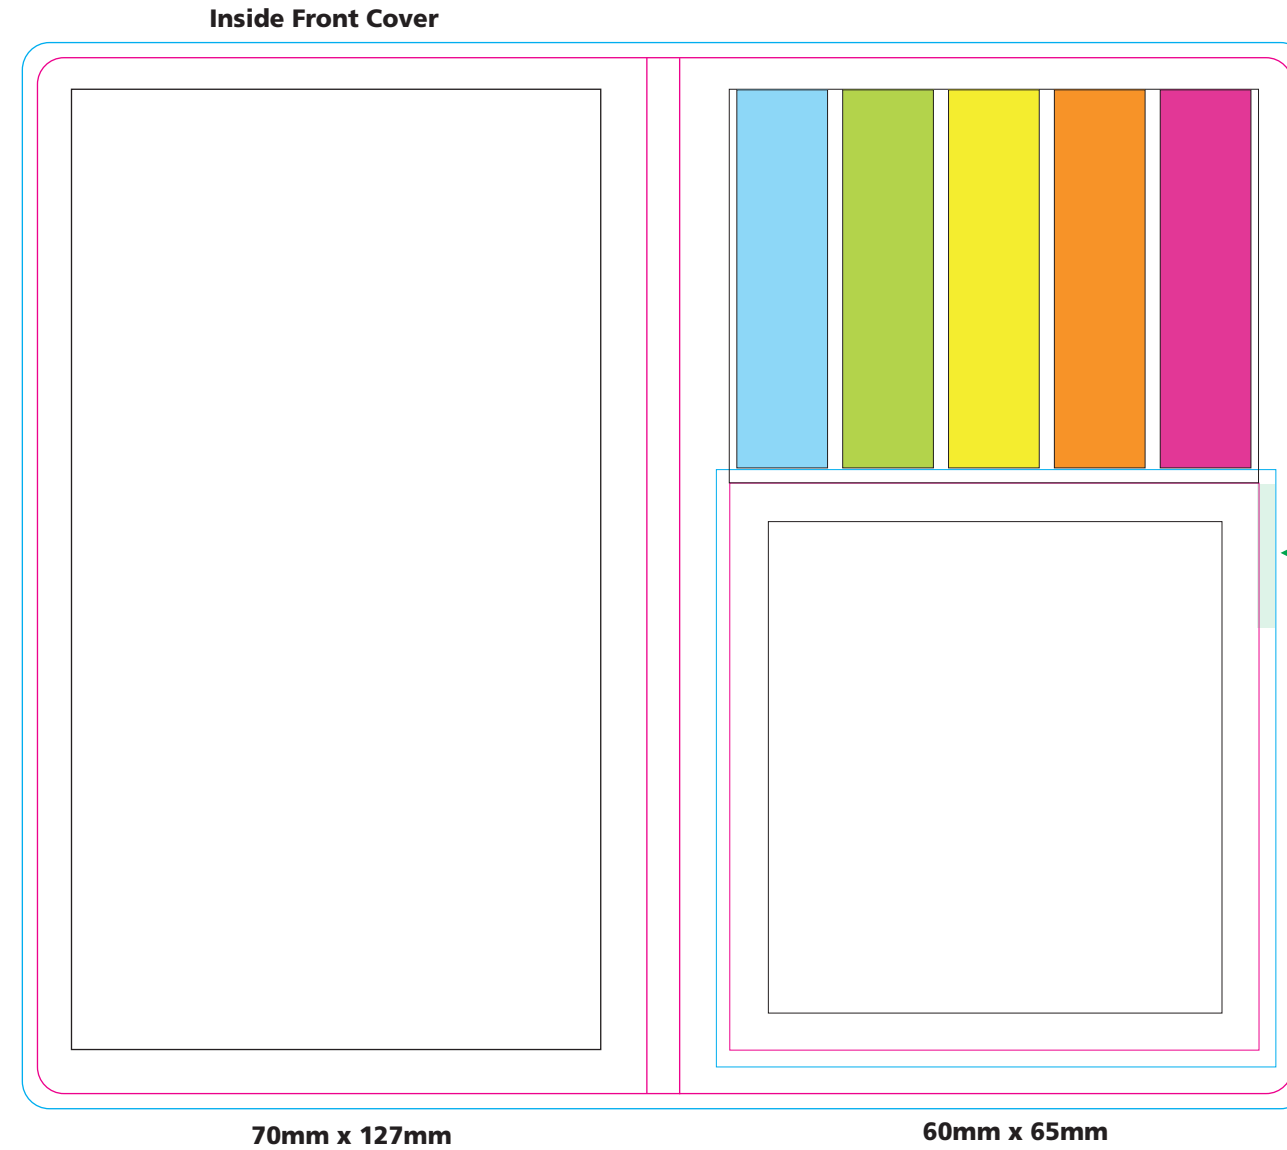

**sticky-smart - organiser**  
**LAMINATED CARD COVER CONTAINING FIVE 20 SHEET INDEX TABS AND ONE 70x75MM STICKY NOTE PAD**

**sticky-smart - organiser cover**

**Safe Print Area 70x127mm**  
Keep all important text and graphics within this area.

**Finished Product Size - 166x137mm**

**Bleed area 2mm** - if you have a solid colour bleeding to the edge, extend it to the blue line this can also effect the final product size by up to 2mm

**Gluetrack 100x17mm**

**sticky-smart - notes**

**Safe Print Area 60x65mm**  
Keep all important text and graphics within this area.

**Finished Product Size - 70x75mm**

**Bleed area 2mm** - if you have a solid colour bleeding to the edge, extend it to the blue line this can also effect the final product size by up to 2mm