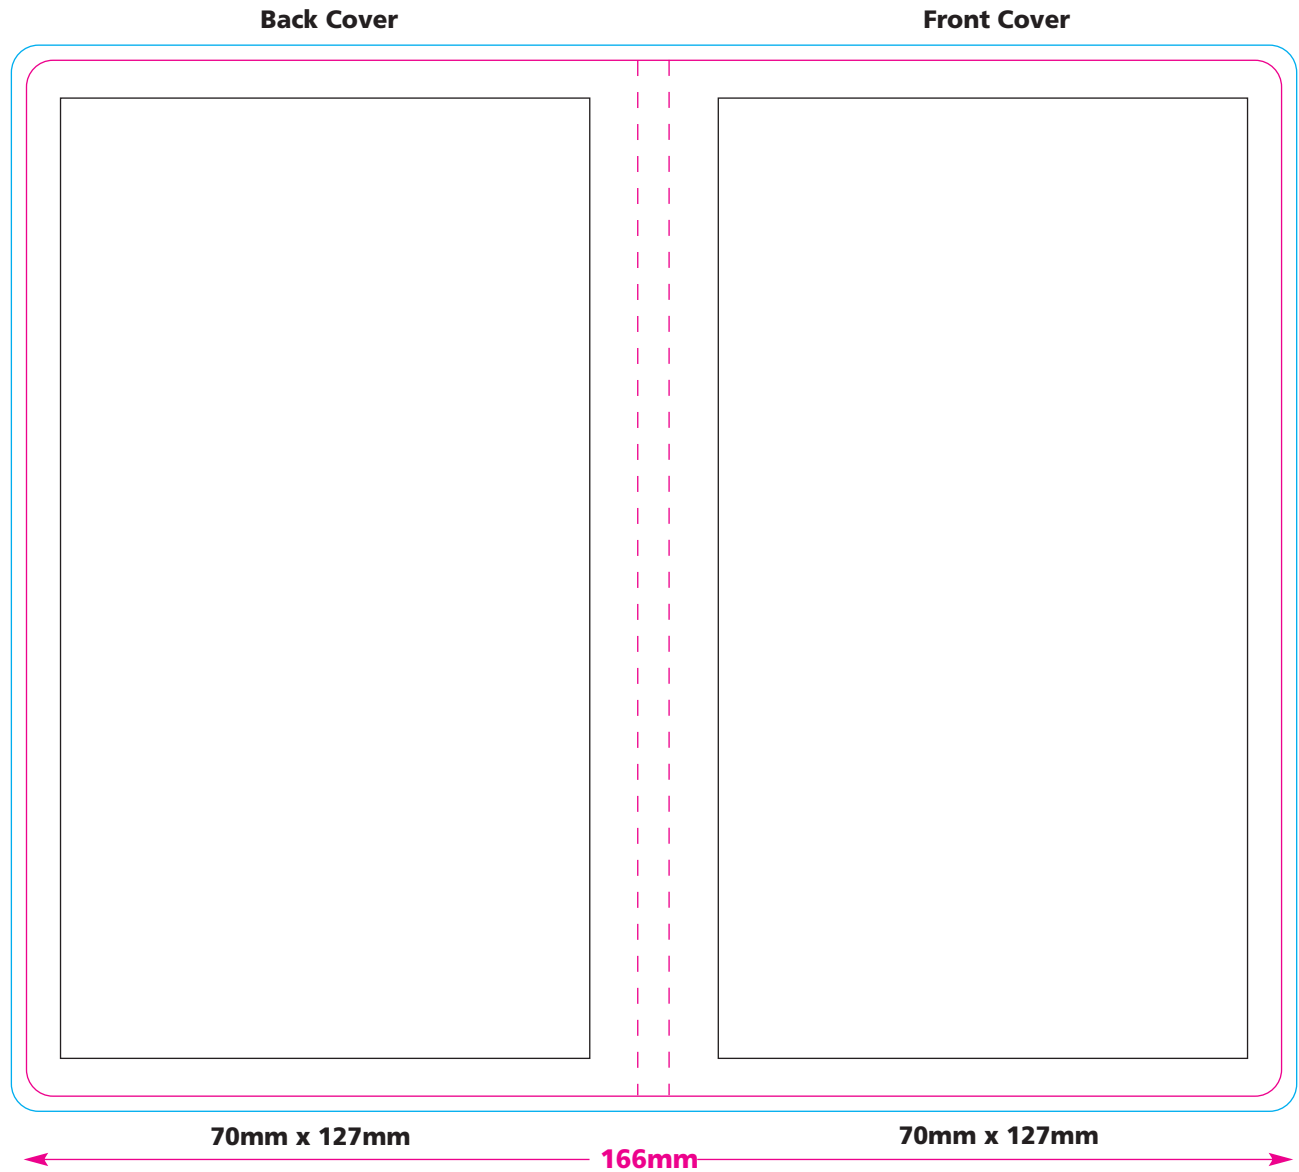

**sticky-smart - organiser**  
**LAMINATED CARD COVER CONTAINING FIVE 20 SHEET INDEX TABS AND ONE 70x75MM STICKY NOTE PAD**

**sticky-smart - organiser cover**

**Safe Print Area 70x127mm**  
Keep all important text and graphics within this area.

**Finished Product Size - 166x137mm**

**Bleed area 2mm** - if you have a solid colour bleeding to the edge, extend it to the blue line this can also effect the final product size by up to 2mm

**Gluetrack 100x17mm**

**sticky-smart - notes**

**Safe Print Area 60x65mm**  
Keep all important text and graphics within this area.

**Finished Product Size - 70x75mm**

**Bleed area 2mm** - if you have a solid colour bleeding to the edge, extend it to the blue line this can also effect the final product size by up to 2mm