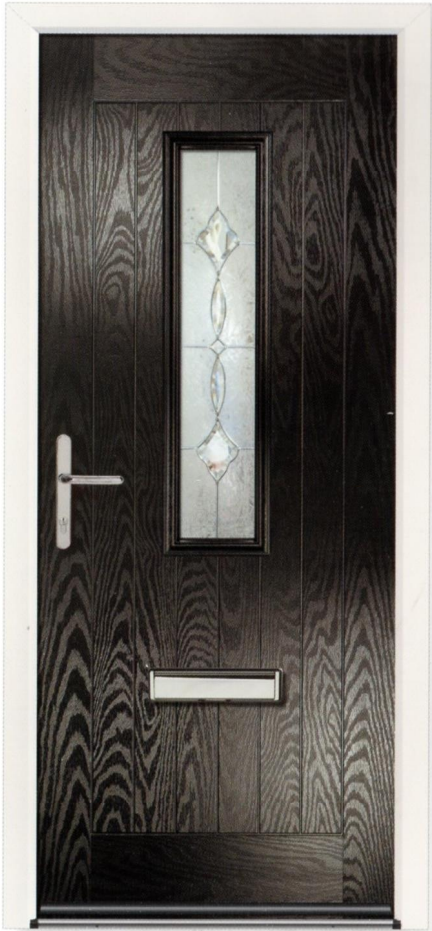

virtuoso
SPECIAL EDITION

virtuoso
DOORS BY DESIGN

SPECIAL EDITION 2017

Step inside **CREATE YOUR PERFECT ENTRANCE**

virtuoso-doors.co.uk

Clifton CS1

▲ Glazing: Triple Glazed

Clifton CS2

▲ Glazing: Triple Glazed

Carlton Two CS3

▲ Glazing: Triple Glazed

Clifton CS4

▲ Glazing: Triple Glazed

Kingston A3 **CS16**

▲ Glazing: Triple Glazed

Chilton One **CS6**

▲ Glazing: Triple Glazed

Clifton **CS7**

▲ Glazing: Triple Glazed

Carlton Two **CS8**

▲ Glazing: Glass Tiles

Chilton One **CS9**

▲ Glazing: Glass Tiles

Clifton **CS10**