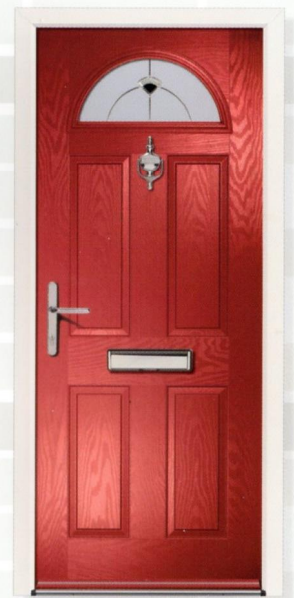

virtuoso
SPECIAL EDITION

virtuoso
DOORS BY DESIGN

SPECIAL EDITION 2017

Step inside **CREATE YOUR PERFECT ENTRANCE**

virtuoso-doors.co.uk

Clifton CS1

▲ Glazing: Triple Glazed

Clifton CS2

▲ Glazing: Triple Glazed

Carlton Two CS3

▲ Glazing: Triple Glazed

Clifton CS4

▲ Glazing: Triple Glazed

Kingston A3 **CS16**

▲ Glazing: Triple Glazed

Chilton One **CS6**

▲ Glazing: Triple Glazed

Clifton **CS7**

▲ Glazing: Triple Glazed

Carlton Two **CS8**

▲ Glazing: Glass Tiles

Chilton One **CS9**

▲ Glazing: Glass Tiles

Clifton **CS10**