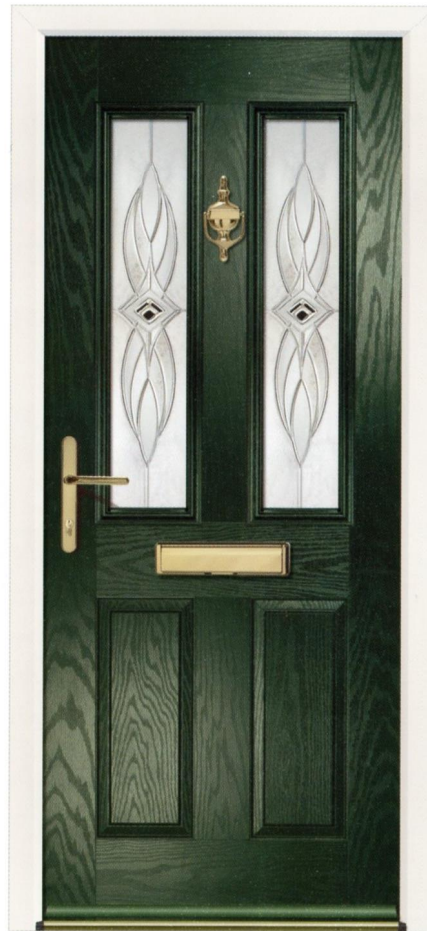

virtuoso
SPECIAL EDITION

virtuoso
DOORS BY DESIGN

SPECIAL EDITION 2017

Step inside **CREATE YOUR PERFECT ENTRANCE**

virtuoso-doors.co.uk

Clifton CS1

▲ Glazing: Triple Glazed

Clifton CS2

▲ Glazing: Triple Glazed

Carlton Two CS3

▲ Glazing: Triple Glazed

Clifton CS4

▲ Glazing: Triple Glazed

Kingston A3 **CS16**

▲ Glazing: Triple Glazed

Chilton One **CS6**

▲ Glazing: Triple Glazed

Clifton **CS7**

▲ Glazing: Triple Glazed

Carlton Two **CS8**

▲ Glazing: Glass Tiles

Chilton One **CS9**

▲ Glazing: Glass Tiles

Clifton **CS10**