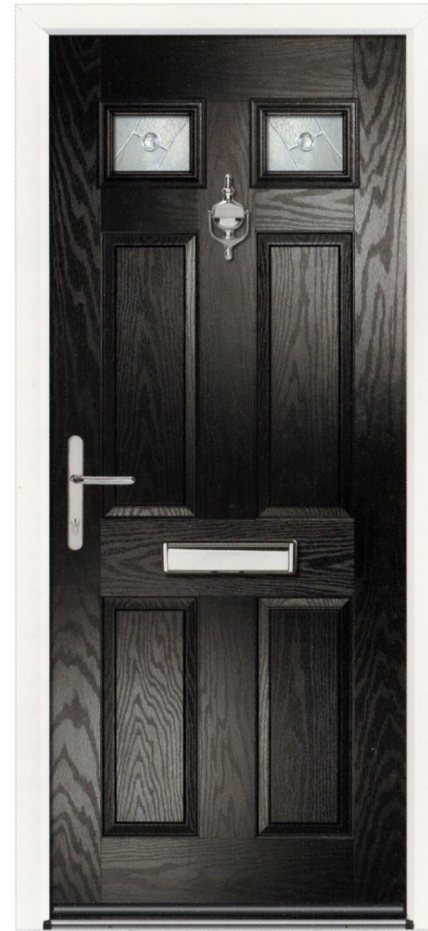

virtuoso
SPECIAL EDITION

virtuoso
DOORS BY DESIGN

SPECIAL EDITION 2017

Step inside **CREATE YOUR PERFECT ENTRANCE**

virtuoso-doors.co.uk

Clifton CS1

▲ Glazing: Triple Glazed

Clifton CS2

▲ Glazing: Triple Glazed

Carlton Two CS3

▲ Glazing: Triple Glazed

Clifton CS4

▲ Glazing: Triple Glazed

Kingston A3 **CS16**

▲ Glazing: Triple Glazed

Chilton One **CS6**