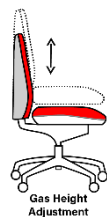

## Variants:

- Black or silver backrest
- Matching cantilever chair available

## Accessories:

- Height adjustable arms (arm height: 640-700mm)

## Specifications:

- Seat Width: 500mm
- Seat Depth: 490mm
- Seat Height: 460-550mm
- Back Width: 480mm
- Back Height: 540mm
- Arm Width: 500mm
- Arm Height: 640mm
- Overall Width: 650mm
- Overall Depth: 610mm
- Overall Height: 980-1070mm
- Product Weight: 14.8kg