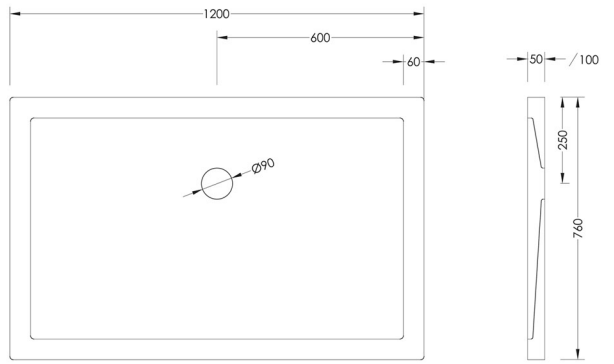

900mm x 800mm

1000mm x 800mm

01204 380780

Shower Tray Collection

Oblong

1000mm x 900mm

1100mm x 760mm

1100mm x 800mm

1200mm x 760mm

1200mm x 800mm

1200mm x 900mm

01204 380780

Shower Tray Collection

Oblong

1400mm x 800mm

1400mm x 900mm

900mm x 800mm

900mm x 900mm

1000mm x 1000mm

1000mm x 800mm
Right

1000mm x 800mm
Left

01204 380780

Shower Tray Collection

Quadrant

1200mm x 800mm
Right

1200mm x 800mm
Left

1200mm x 900mm
Right

1200mm x 900mm
Left

GENUINE
BRITISH
FURNITURE