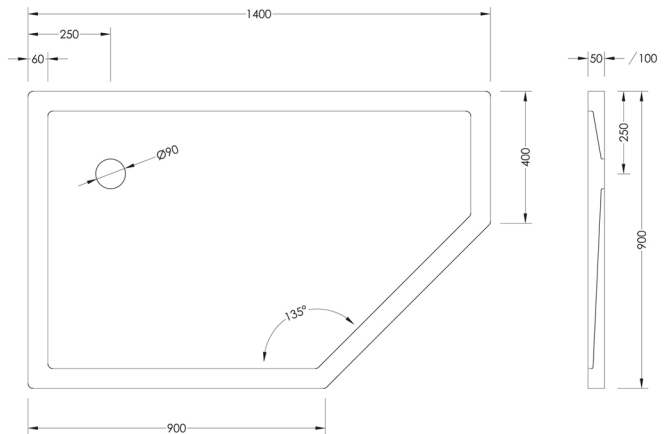

1500mm x 760mm

1600mm x 800mm

1700mm x 760mm

GENUINE BRITISH FURNITURE

01204 380780

Shower Tray Collection

Neo Angle

900mm x 900mm

10000mm x 10000mm

1220mm x 910mm

1400mm x 900mm

GENUINE BRITISH FURNITURE

01204 380780

Shower Tray Collection

Quadrant

800mm x 800mm

900mm x 800mm

900mm x 900mm

1000mm x 1000mm

1000mm x 800mm
Right

1000mm x 800mm
Left

01204 380780

Shower Tray Collection

Quadrant

1200mm x 800mm
Right

1200mm x 800mm
Left

1200mm x 900mm
Right

1200mm x 900mm
Left

GENUINE
BRITISH
FURNITURE