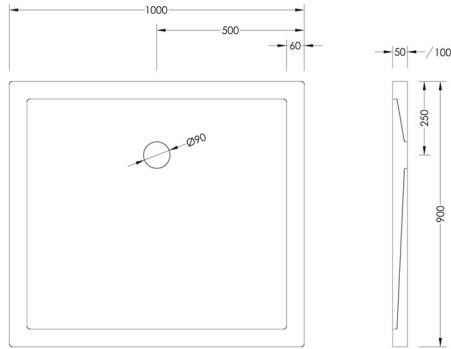

900mm x 800mm

1000mm x 800mm

01204 380780

Shower Tray Collection

Oblong

1000mm x 900mm

1100mm x 760mm

1100mm x 800mm

1200mm x 760mm

1200mm x 800mm

1200mm x 900mm

01204 380780

Shower Tray Collection

Oblong

1400mm x 800mm

1400mm x 900mm

900mm x 800mm

900mm x 900mm

1000mm x 1000mm

1000mm x 800mm
Right

1000mm x 800mm
Left

01204 380780

Shower Tray Collection

Quadrant

1200mm x 800mm
Right

1200mm x 800mm
Left

1200mm x 900mm
Right

1200mm x 900mm
Left

GENUINE
BRITISH
FURNITURE