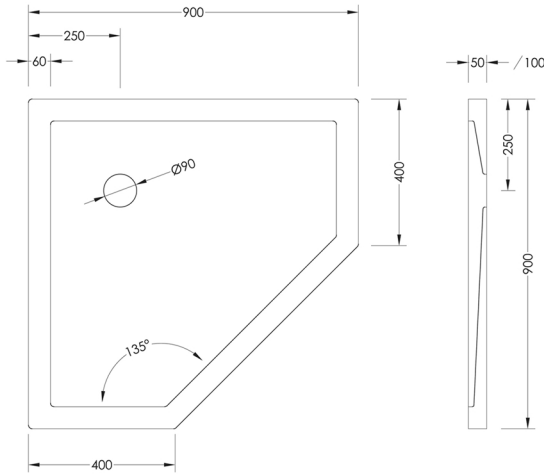

1500mm x 760mm

1600mm x 800mm

1700mm x 760mm

GENUINE BRITISH FURNITURE

01204 380780

Shower Tray Collection

Neo Angle

900mm x 900mm

10000mm x 10000mm

1220mm x 910mm

1400mm x 900mm

GENUINE BRITISH FURNITURE

01204 380780

Shower Tray Collection

Quadrant

800mm x 800mm

900mm x 800mm

900mm x 900mm

1000mm x 1000mm

1000mm x 800mm
Right

1000mm x 800mm
Left

01204 380780

Shower Tray Collection

Quadrant

1200mm x 800mm
Right

1200mm x 800mm
Left

1200mm x 900mm
Right

1200mm x 900mm
Left

GENUINE
BRITISH
FURNITURE