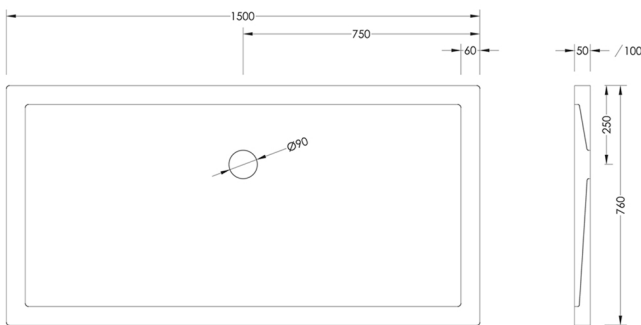

1500mm x 760mm