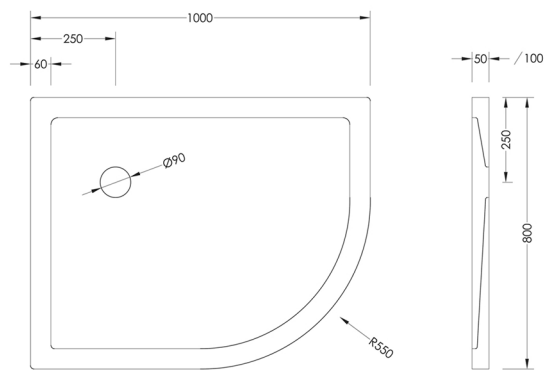

1200mm x 760mm

1200mm x 800mm

1200mm x 900mm

01204 380780

Shower Tray Collection

Oblong

1400mm x 800mm

1400mm x 900mm

10000mm x 10000mm

1220mm x 910mm

1400mm x 900mm

GENUINE BRITISH FURNITURE

01204 380780

Shower Tray Collection

Quadrant

800mm x 800mm

900mm x 800mm

900mm x 900mm

1000mm x 1000mm

1000mm x 800mm
Right

1000mm x 800mm
Left

01204 380780

Shower Tray Collection

Quadrant

1200mm x 800mm
Right

1200mm x 800mm
Left

1200mm x 900mm
Right

1200mm x 900mm
Left

GENUINE
BRITISH
FURNITURE