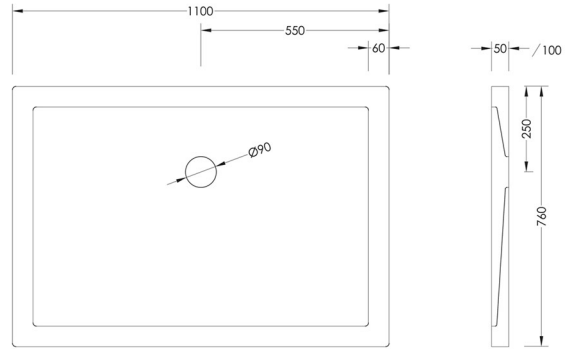

900mm x 800mm

1000mm x 800mm

01204 380780

Shower Tray Collection

Oblong

1000mm x 900mm

1100mm x 760mm

1100mm x 800mm

1200mm x 760mm

1200mm x 800mm

1200mm x 900mm

01204 380780

Shower Tray Collection

Oblong

1400mm x 800mm

1400mm x 900mm

900mm x 800mm

900mm x 900mm

1000mm x 1000mm

1000mm x 800mm
Right

1000mm x 800mm
Left

01204 380780

Shower Tray Collection

Quadrant

1200mm x 800mm
Right

1200mm x 800mm
Left

1200mm x 900mm
Right

1200mm x 900mm
Left

GENUINE
BRITISH
FURNITURE