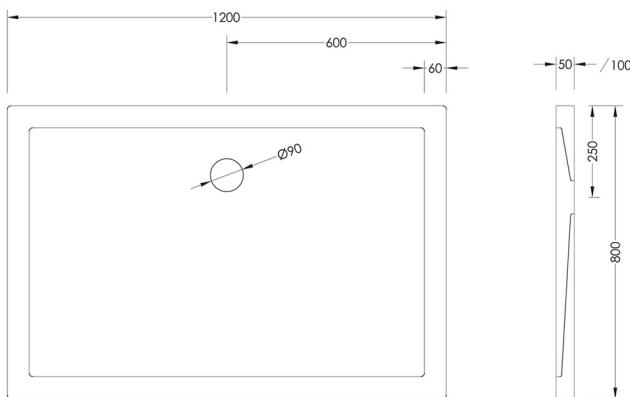

900mm x 800mm

1000mm x 800mm

01204 380780

Shower Tray Collection

Oblong

1000mm x 900mm

1100mm x 760mm

1100mm x 800mm

1200mm x 760mm

1200mm x 800mm

1200mm x 900mm

01204 380780

Shower Tray Collection

Oblong

1400mm x 800mm

1400mm x 900mm

900mm x 800mm

900mm x 900mm

1000mm x 1000mm

1000mm x 800mm
Right

1000mm x 800mm
Left

01204 380780

Shower Tray Collection

Quadrant

1200mm x 800mm
Right

1200mm x 800mm
Left

1200mm x 900mm
Right

1200mm x 900mm
Left

GENUINE
BRITISH
FURNITURE