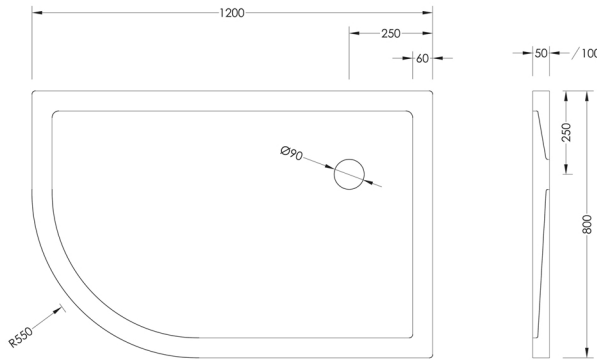

10000mm x 10000mm

1220mm x 910mm

1400mm x 900mm

GENUINE BRITISH FURNITURE

01204 380780

Shower Tray Collection

Quadrant

800mm x 800mm

900mm x 800mm

900mm x 900mm

1000mm x 1000mm

1000mm x 800mm
Right

1000mm x 800mm
Left

01204 380780

Shower Tray Collection

Quadrant

1200mm x 800mm
Right

1200mm x 800mm
Left

1200mm x 900mm
Right

1200mm x 900mm
Left

GENUINE
BRITISH
FURNITURE