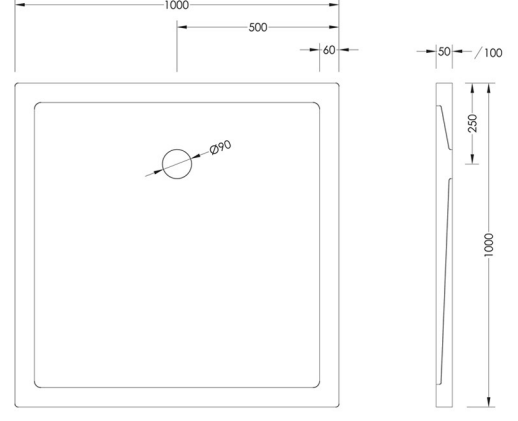

01204 380780

Shower Tray Collection

Square

760mm x 760mm

800mm x 800mm

900mm x 900mm

1000mm x 1000mm

Oblong

900mm x 800mm

1000mm x 800mm

01204 380780

Shower Tray Collection

Oblong

1000mm x 900mm

1100mm x 760mm

1100mm x 800mm

900mm x 800mm

900mm x 900mm

1000mm x 1000mm

1000mm x 800mm
Right

1000mm x 800mm
Left

01204 380780

Shower Tray Collection

Quadrant

1200mm x 800mm
Right

1200mm x 800mm
Left

1200mm x 900mm
Right

1200mm x 900mm
Left

GENUINE
BRITISH
FURNITURE