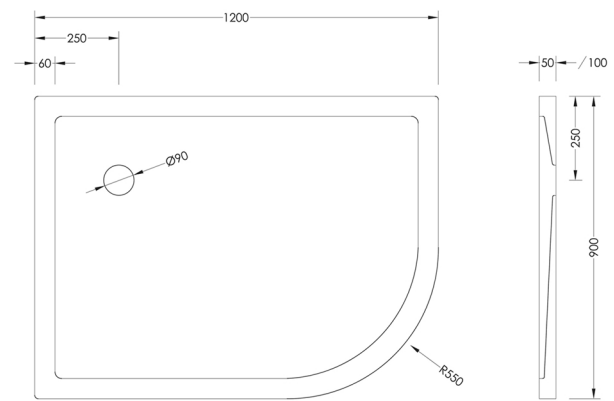

1200mm x 760mm

1200mm x 800mm

1200mm x 900mm

01204 380780

Shower Tray Collection

Oblong

1400mm x 800mm

1400mm x 900mm

10000mm x 10000mm

1220mm x 910mm

1400mm x 900mm

GENUINE BRITISH FURNITURE

01204 380780

Shower Tray Collection

Quadrant

800mm x 800mm

900mm x 800mm

900mm x 900mm

1000mm x 1000mm

1000mm x 800mm
Right

1000mm x 800mm
Left

01204 380780

Shower Tray Collection

Quadrant

1200mm x 800mm
Right

1200mm x 800mm
Left

1200mm x 900mm
Right

1200mm x 900mm
Left

GENUINE
BRITISH
FURNITURE