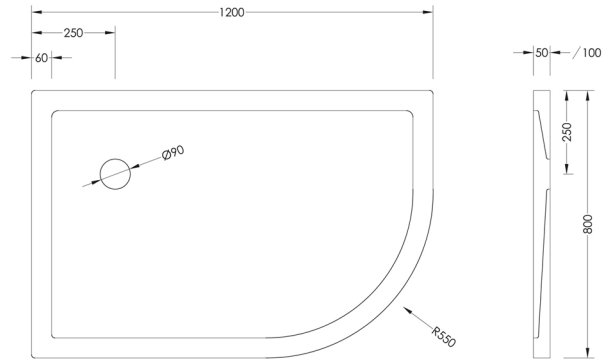

1200mm x 760mm

1200mm x 800mm

1200mm x 900mm

01204 380780

Shower Tray Collection

Oblong

1400mm x 800mm

1400mm x 900mm

10000mm x 10000mm

1220mm x 910mm

1400mm x 900mm

GENUINE BRITISH FURNITURE

01204 380780

Shower Tray Collection

Quadrant

800mm x 800mm

900mm x 800mm

900mm x 900mm

1000mm x 1000mm

1000mm x 800mm
Right

1000mm x 800mm
Left

01204 380780

Shower Tray Collection

Quadrant

1200mm x 800mm
Right

1200mm x 800mm
Left

1200mm x 900mm
Right

1200mm x 900mm
Left

GENUINE
BRITISH
FURNITURE