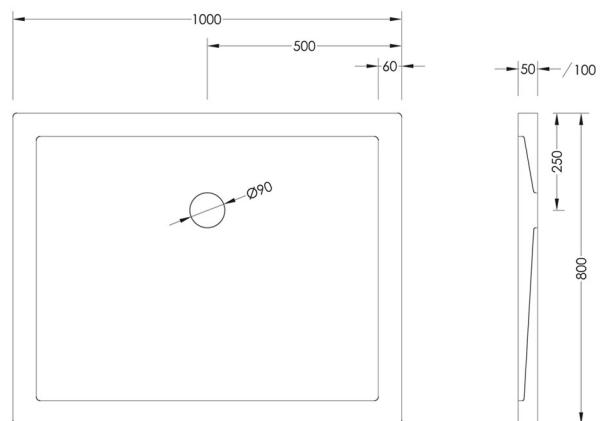

01204 380780

Shower Tray Collection

Square

760mm x 760mm

800mm x 800mm

900mm x 900mm

1000mm x 1000mm

Oblong

900mm x 800mm

1000mm x 800mm

01204 380780

Shower Tray Collection

Oblong

1000mm x 900mm

1100mm x 760mm

1100mm x 800mm

900mm x 800mm

900mm x 900mm

1000mm x 1000mm

1000mm x 800mm
Right

1000mm x 800mm
Left

01204 380780

Shower Tray Collection

Quadrant

1200mm x 800mm
Right

1200mm x 800mm
Left

1200mm x 900mm
Right

1200mm x 900mm
Left

GENUINE
BRITISH
FURNITURE