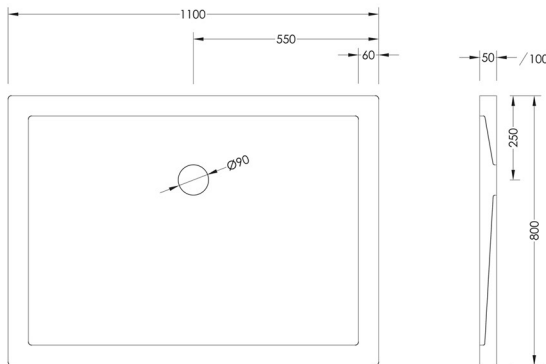

900mm x 800mm

1000mm x 800mm

01204 380780

Shower Tray Collection

Oblong

1000mm x 900mm

1100mm x 760mm

1100mm x 800mm

1200mm x 760mm

1200mm x 800mm

1200mm x 900mm

01204 380780

Shower Tray Collection

Oblong

1400mm x 800mm

1400mm x 900mm

900mm x 800mm

900mm x 900mm

1000mm x 1000mm

1000mm x 800mm
Right

1000mm x 800mm
Left

01204 380780

Shower Tray Collection

Quadrant

1200mm x 800mm
Right

1200mm x 800mm
Left

1200mm x 900mm
Right

1200mm x 900mm
Left

GENUINE
BRITISH
FURNITURE