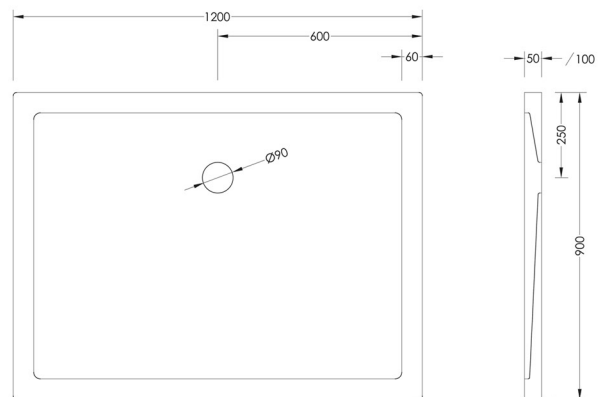

900mm x 800mm

1000mm x 800mm

01204 380780

Shower Tray Collection

Oblong

1000mm x 900mm

1100mm x 760mm

1100mm x 800mm

1200mm x 760mm

1200mm x 800mm

1200mm x 900mm

01204 380780

Shower Tray Collection

Oblong

1400mm x 800mm

1400mm x 900mm

900mm x 800mm

900mm x 900mm

1000mm x 1000mm

1000mm x 800mm
Right

1000mm x 800mm
Left

01204 380780

Shower Tray Collection

Quadrant

1200mm x 800mm
Right

1200mm x 800mm
Left

1200mm x 900mm
Right

1200mm x 900mm
Left

GENUINE
BRITISH
FURNITURE