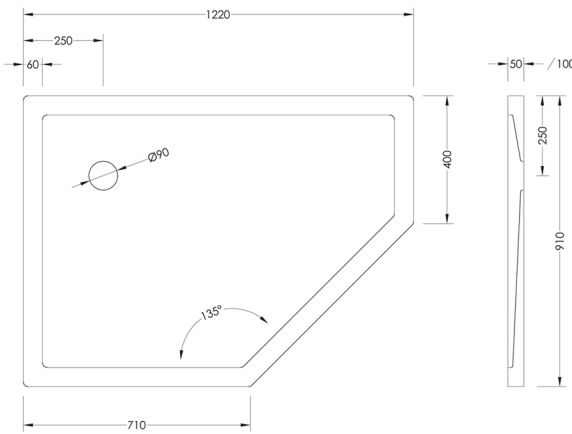

1500mm x 760mm

1600mm x 800mm

1700mm x 760mm

GENUINE BRITISH FURNITURE

01204 380780

Shower Tray Collection

Neo Angle

900mm x 900mm

10000mm x 10000mm

1220mm x 910mm

1400mm x 900mm

GENUINE BRITISH FURNITURE

01204 380780

Shower Tray Collection

Quadrant

800mm x 800mm

900mm x 800mm

900mm x 900mm

1000mm x 1000mm

1000mm x 800mm
Right

1000mm x 800mm
Left

01204 380780

Shower Tray Collection

Quadrant

1200mm x 800mm
Right

1200mm x 800mm
Left

1200mm x 900mm
Right

1200mm x 900mm
Left

GENUINE
BRITISH
FURNITURE