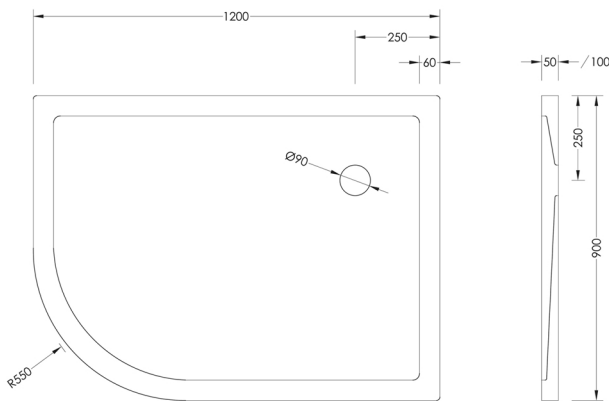

1200mm x 760mm

1200mm x 800mm

1200mm x 900mm

01204 380780

Shower Tray Collection

Oblong

1400mm x 800mm

1400mm x 900mm

10000mm x 10000mm

1220mm x 910mm

1400mm x 900mm

GENUINE BRITISH FURNITURE

01204 380780

Shower Tray Collection

Quadrant

800mm x 800mm

900mm x 800mm

900mm x 900mm

1000mm x 1000mm

1000mm x 800mm
Right

1000mm x 800mm
Left

01204 380780

Shower Tray Collection

Quadrant

1200mm x 800mm
Right

1200mm x 800mm
Left

1200mm x 900mm
Right

1200mm x 900mm
Left

GENUINE
BRITISH
FURNITURE