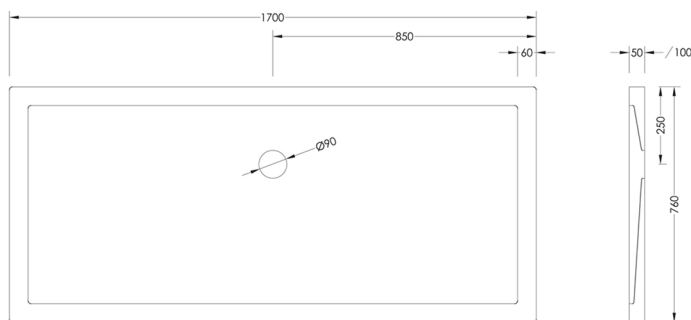

1700mm x 760mm

GENUINE BRITISH FURNITURE