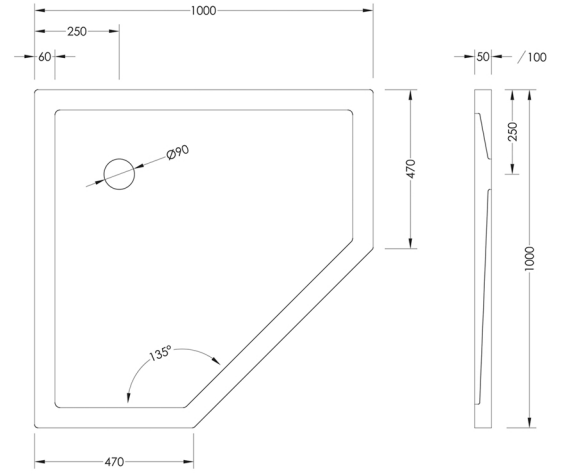

1500mm x 760mm

1600mm x 800mm

1700mm x 760mm

GENUINE BRITISH FURNITURE

01204 380780

Shower Tray Collection

Neo Angle

900mm x 900mm

10000mm x 10000mm

1220mm x 910mm

1400mm x 900mm

GENUINE BRITISH FURNITURE

01204 380780

Shower Tray Collection

Quadrant

800mm x 800mm

900mm x 800mm

900mm x 900mm

1000mm x 1000mm

1000mm x 800mm
Right

1000mm x 800mm
Left

01204 380780

Shower Tray Collection

Quadrant

1200mm x 800mm
Right

1200mm x 800mm
Left

1200mm x 900mm
Right

1200mm x 900mm
Left

GENUINE
BRITISH
FURNITURE