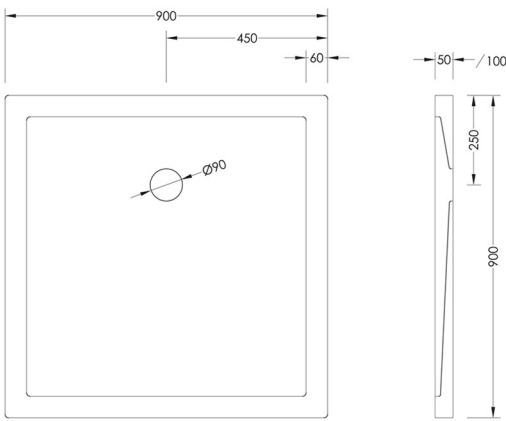

01204 380780

Shower Tray Collection

Square

760mm x 760mm

800mm x 800mm

900mm x 900mm

1000mm x 1000mm

Oblong

900mm x 800mm

1000mm x 800mm

01204 380780

Shower Tray Collection

Oblong

1000mm x 900mm

1100mm x 760mm

1100mm x 800mm

900mm x 800mm

900mm x 900mm

1000mm x 1000mm

1000mm x 800mm
Right

1000mm x 800mm
Left

01204 380780

Shower Tray Collection

Quadrant

1200mm x 800mm
Right

1200mm x 800mm
Left

1200mm x 900mm
Right

1200mm x 900mm
Left

GENUINE
BRITISH
FURNITURE