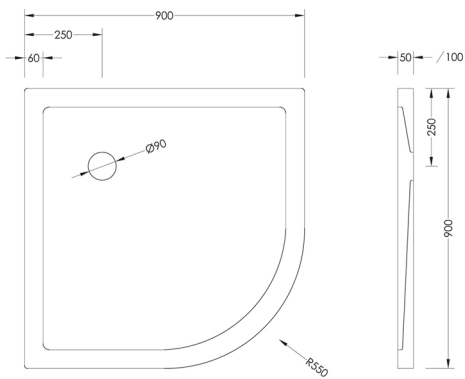

1500mm x 760mm

1600mm x 800mm

1700mm x 760mm

GENUINE BRITISH FURNITURE

01204 380780

Shower Tray Collection

Neo Angle

900mm x 900mm

10000mm x 10000mm

1220mm x 910mm

1400mm x 900mm

GENUINE BRITISH FURNITURE

01204 380780

Shower Tray Collection

Quadrant

800mm x 800mm

900mm x 800mm

900mm x 900mm

1000mm x 1000mm

1000mm x 800mm
Right

1000mm x 800mm
Left

01204 380780

Shower Tray Collection

Quadrant

1200mm x 800mm
Right

1200mm x 800mm
Left

1200mm x 900mm
Right

1200mm x 900mm
Left

GENUINE
BRITISH
FURNITURE