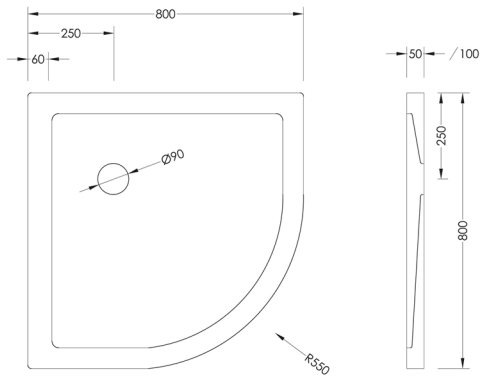

1500mm x 760mm

1600mm x 800mm

1700mm x 760mm

GENUINE BRITISH FURNITURE

01204 380780

Shower Tray Collection

Neo Angle

900mm x 900mm

10000mm x 10000mm

1220mm x 910mm

1400mm x 900mm

GENUINE BRITISH FURNITURE

01204 380780

Shower Tray Collection

Quadrant

800mm x 800mm

900mm x 800mm

900mm x 900mm

1000mm x 1000mm

1000mm x 800mm
Right

1000mm x 800mm
Left

01204 380780

Shower Tray Collection

Quadrant

1200mm x 800mm
Right

1200mm x 800mm
Left

1200mm x 900mm
Right

1200mm x 900mm
Left

GENUINE
BRITISH
FURNITURE