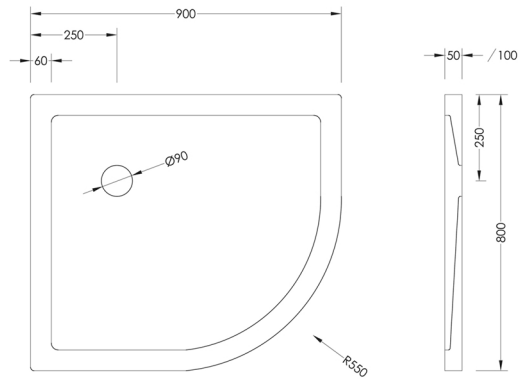

1200mm x 760mm

1200mm x 800mm

1200mm x 900mm

01204 380780

Shower Tray Collection

Oblong

1400mm x 800mm

1400mm x 900mm

10000mm x 10000mm

1220mm x 910mm

1400mm x 900mm

GENUINE BRITISH FURNITURE

01204 380780

Shower Tray Collection

Quadrant

800mm x 800mm

900mm x 800mm

900mm x 900mm

1000mm x 1000mm

1000mm x 800mm
Right

1000mm x 800mm
Left

01204 380780

Shower Tray Collection

Quadrant

1200mm x 800mm
Right

1200mm x 800mm
Left

1200mm x 900mm
Right

1200mm x 900mm
Left

GENUINE
BRITISH
FURNITURE