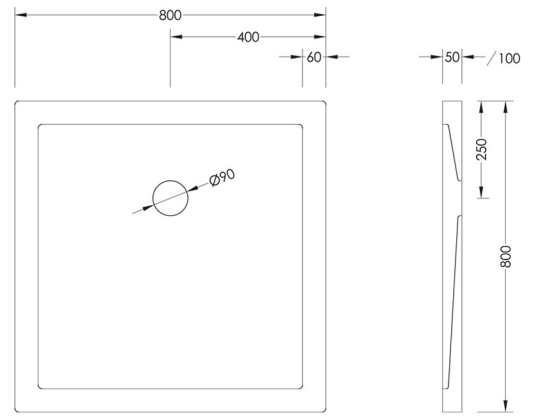

01204 380780

Shower Tray Collection

Square

760mm x 760mm

800mm x 800mm

900mm x 900mm

1000mm x 1000mm

Oblong

900mm x 800mm

1000mm x 800mm

01204 380780

Shower Tray Collection

Oblong

1000mm x 900mm

1100mm x 760mm

1100mm x 800mm

900mm x 800mm

900mm x 900mm

1000mm x 1000mm

1000mm x 800mm
Right

1000mm x 800mm
Left

01204 380780

Shower Tray Collection

Quadrant

1200mm x 800mm
Right

1200mm x 800mm
Left

1200mm x 900mm
Right

1200mm x 900mm
Left

GENUINE
BRITISH
FURNITURE