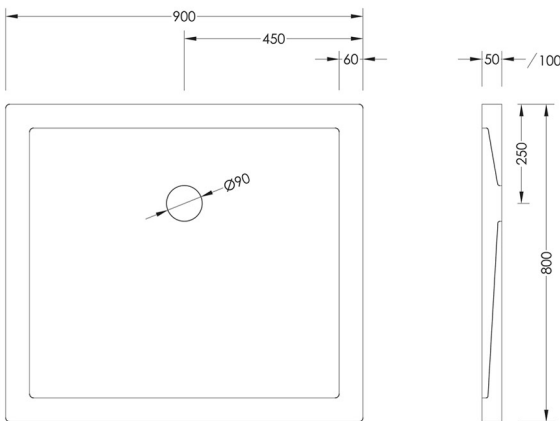

01204 380780

Shower Tray Collection

Square

760mm x 760mm

800mm x 800mm

900mm x 900mm

1000mm x 1000mm

Oblong

900mm x 800mm

1000mm x 800mm

01204 380780

Shower Tray Collection

Oblong

1000mm x 900mm

1100mm x 760mm

1100mm x 800mm

900mm x 800mm

900mm x 900mm

1000mm x 1000mm

1000mm x 800mm
Right

1000mm x 800mm
Left

01204 380780

Shower Tray Collection

Quadrant

1200mm x 800mm
Right

1200mm x 800mm
Left

1200mm x 900mm
Right

1200mm x 900mm
Left

GENUINE
BRITISH
FURNITURE