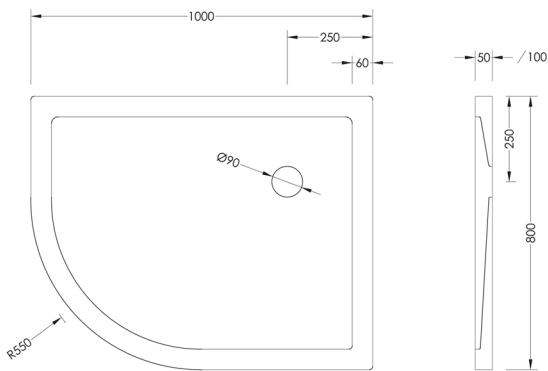

1200mm x 760mm

1200mm x 800mm

1200mm x 900mm

01204 380780

Shower Tray Collection

Oblong

1400mm x 800mm

1400mm x 900mm

10000mm x 10000mm

1220mm x 910mm

1400mm x 900mm

GENUINE BRITISH FURNITURE

01204 380780

Shower Tray Collection

Quadrant

800mm x 800mm

900mm x 800mm

900mm x 900mm

1000mm x 1000mm

1000mm x 800mm
Right

1000mm x 800mm
Left

01204 380780

Shower Tray Collection

Quadrant

1200mm x 800mm
Right

1200mm x 800mm
Left

1200mm x 900mm
Right

1200mm x 900mm
Left

GENUINE
BRITISH
FURNITURE