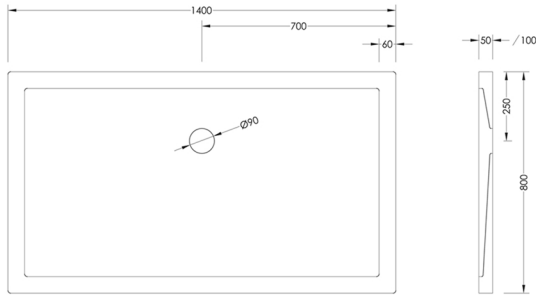

900mm x 800mm

1000mm x 800mm

01204 380780

Shower Tray Collection

Oblong

1000mm x 900mm

1100mm x 760mm

1100mm x 800mm

1200mm x 760mm

1200mm x 800mm

1200mm x 900mm

01204 380780

Shower Tray Collection

Oblong

1400mm x 800mm

1400mm x 900mm

900mm x 800mm

900mm x 900mm

1000mm x 1000mm

1000mm x 800mm
Right

1000mm x 800mm
Left

01204 380780

Shower Tray Collection

Quadrant

1200mm x 800mm
Right

1200mm x 800mm
Left

1200mm x 900mm
Right

1200mm x 900mm
Left

GENUINE
BRITISH
FURNITURE