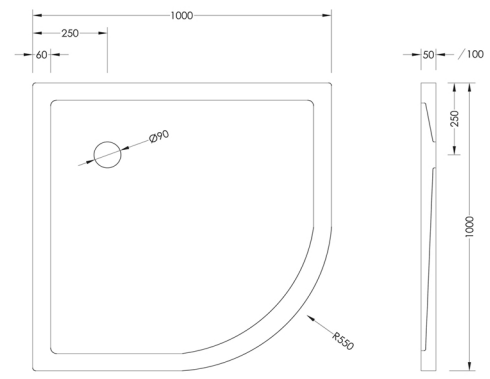

1500mm x 760mm

1600mm x 800mm

1700mm x 760mm

GENUINE BRITISH FURNITURE

01204 380780

Shower Tray Collection

Neo Angle

900mm x 900mm

10000mm x 10000mm

1220mm x 910mm

1400mm x 900mm

GENUINE BRITISH FURNITURE

01204 380780

Shower Tray Collection

Quadrant

800mm x 800mm

900mm x 800mm

900mm x 900mm

1000mm x 1000mm

1000mm x 800mm
Right

1000mm x 800mm
Left

01204 380780

Shower Tray Collection

Quadrant

1200mm x 800mm
Right

1200mm x 800mm
Left

1200mm x 900mm
Right

1200mm x 900mm
Left

GENUINE
BRITISH
FURNITURE