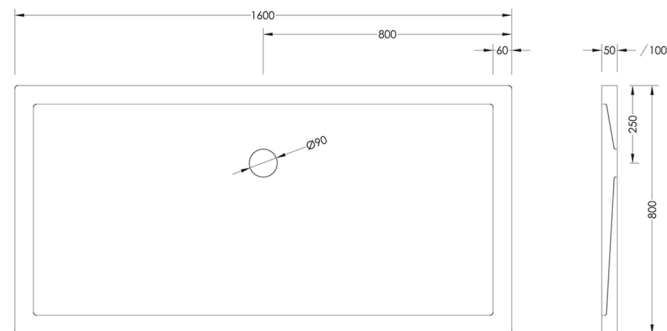

1600mm x 800mm