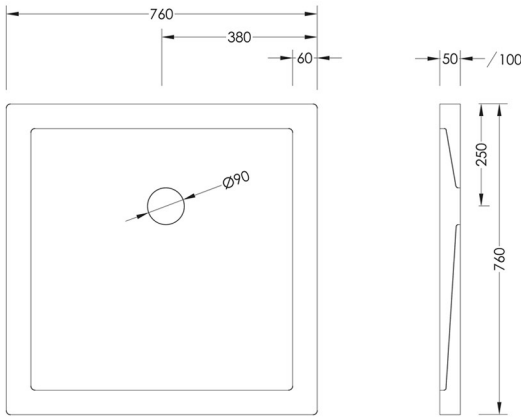

01204 380780

Shower Tray Collection

Square

760mm x 760mm

800mm x 800mm

900mm x 900mm

1000mm x 1000mm

Oblong

900mm x 800mm

1000mm x 800mm

01204 380780

Shower Tray Collection

Oblong

1000mm x 900mm

1100mm x 760mm

1100mm x 800mm

1200mm x 760mm

1200mm x 800mm

1200mm x 900mm

01204 380780

Shower Tray Collection

Oblong

1400mm x 800mm

1400mm x 900mm

1200mm x 800mm
Right

1200mm x 800mm
Left

1200mm x 900mm
Right

1200mm x 900mm
Left

GENUINE
BRITISH
FURNITURE