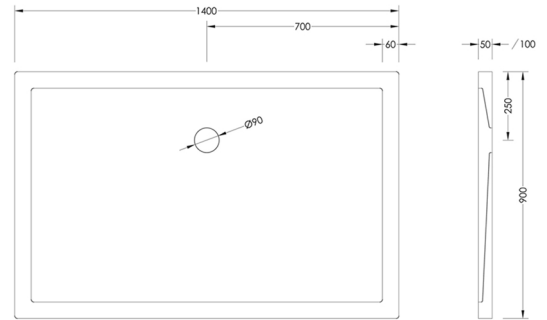

900mm x 800mm

1000mm x 800mm

01204 380780

Shower Tray Collection

Oblong

1000mm x 900mm

1100mm x 760mm

1100mm x 800mm

1200mm x 760mm

1200mm x 800mm

1200mm x 900mm

01204 380780

Shower Tray Collection

Oblong

1400mm x 800mm

1400mm x 900mm

900mm x 800mm

900mm x 900mm

1000mm x 1000mm

1000mm x 800mm
Right

1000mm x 800mm
Left

01204 380780

Shower Tray Collection

Quadrant

1200mm x 800mm
Right

1200mm x 800mm
Left

1200mm x 900mm
Right

1200mm x 900mm
Left

GENUINE
BRITISH
FURNITURE