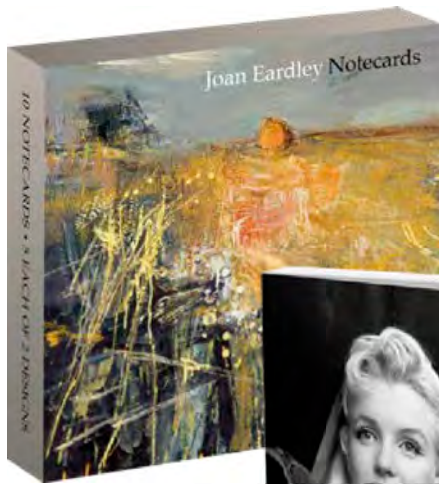

3322 STANDARD FRIDGE MAGNET 78 x 53mm

6169 16 x 12 INCH MOUNTED PRINT

5018 DURHAM EARTHENWARE MUG

3314 STICKY NOTES PAD

6623 CALCOT BAG 39 x 36cm NATURAL COTTON

NOTECARD SETS

5x5 Notecard Wallet

A6 Notecard Wallet

7x5 Notecard Wallet

Images: © National Portrait Gallery, Royal Botanic Gardens Kew, Scottish National Gallery of Modern Art

6354 Thank You Card-Notecard Wallet

3335 A6 Correspondence Card Wallet

5059 4 x 4 Notecard Wallet