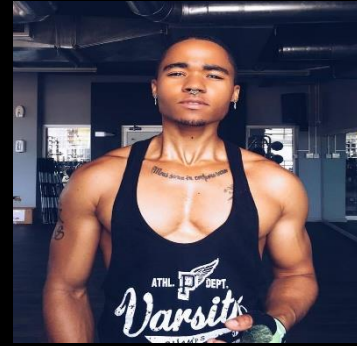

Shane

Height: 180.3 cm / 5ft 11in

Ethnicity: Black

Chest: 101 cm / 40 in

Eye colour: Brown

Shoe: 8.5uk

Hair colour: Black

Shane is a signed model with W Athletic and Fusion Management.