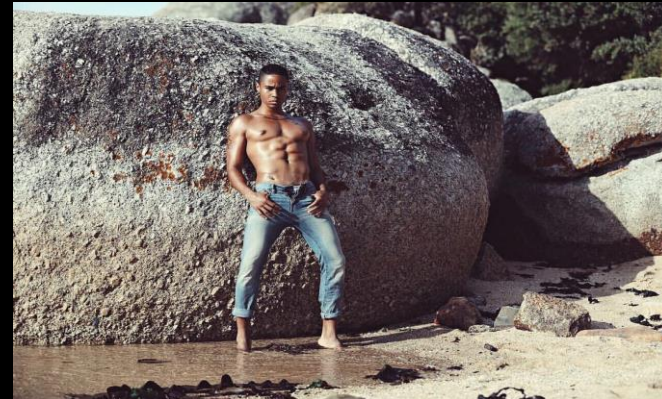

Shane

Height: 180.3 cm / 5ft 11in

Ethnicity: Black

Chest: 101 cm / 40 in

Eye colour: Brown

Shoe: 8.5uk

Hair colour: Black

Shane is a signed model with W Athletic and Fusion Management.