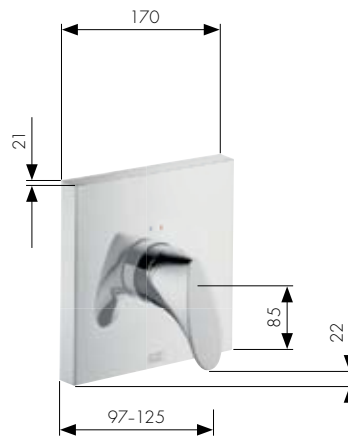

Axor Starck Organic shower

1

2

3

Axor Starck Organic thermostat/valve

4

5

6

Shower

- 1 Thermostatic shower mixer for exposed fitting
  Product no. 12602000
- 2 Single lever shower mixer for concealed installation
  Product no. 12605000
  iBox® universal basic set (not shown)
  Product no. 01800180
- 3 Porter unit
  Product no. 12626000

Thermostat/Valve

- 4 Thermostat for concealed installation
  Product no. 12710000
  Highflow thermostat for concealed installation (not shown)
  Product no. 12711000
  iBox® universal basic set (not shown)
  Product no. 01800180
- 5 Thermostat with shut-off valve for concealed installation
  Product no. 12715000
  iBox® universal basic set (not shown)
  Product no. 01800180
- 6 Thermostat with shut-off and diverter valve for concealed installation
  Product no. 12716000
  iBox® universal basic set (not shown)
  Product no. 01800180