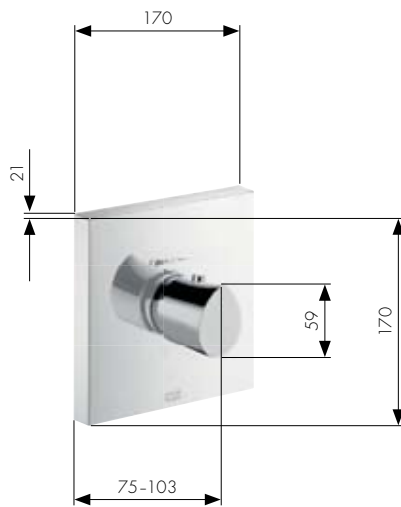

Axor Starck Organic thermostat/valve

4

5