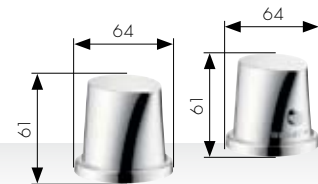

Bath

1 Thermostatic bath mixer for exposed fitting
Product no. 12410000

2 Single lever bath mixer for concealed installation
Product no. 12415000
Single lever bath mixer for concealed installation with Safety function (not shown)
Product no. 12416000
iBox® universal basic set (not shown)
Product no. 01800180

3 Bath spout
Product no. 12417000

4 4-hole rim-mounted thermostatic bath mixer
Product no. 12425000
Basic set for 4-hole rim-mounted thermostatic bath mixer (not shown)
Product no. 15460180
4-hole tile-mounted thermostatic bath mixer (not shown)
Product no. 12426000
Basic set for 4-hole tile-mounted thermostatic bath mixer (not shown)
Product no. 15465180

5 2-hole rim-mounted thermostatic bath mixer
Product no. 12422000
Basic set for 2-hole rim-mounted thermostatic bath mixer (not shown)
Product no. 13550180