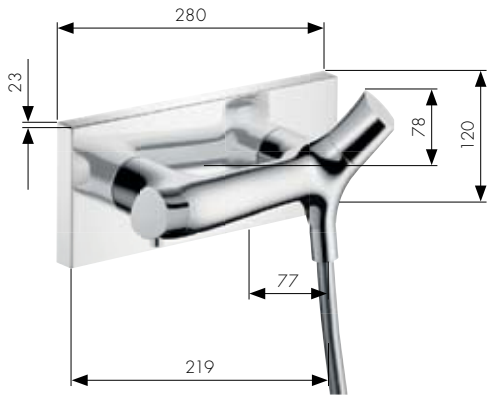

Axor Starck Organic shower

1

2