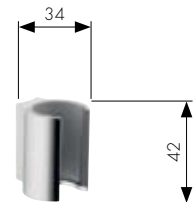

42
43

Thermostat/Valve

- 1 Highflow thermostat for concealed installation 12 x 12
Product no. 12712000
 Basic set for Highflow thermostat for concealed installation 12 x 12 (not shown)
Product no. 10754180
- 2 Shut-off valve for concealed installation
Product no. 12771000
 Basic set for shut-off valve
Product no. 10971180
 for free installation with spindle **Product no. 15973180**
 ceramic seal **Product no. 15974180**
 with spindle **Product no. 15970180**