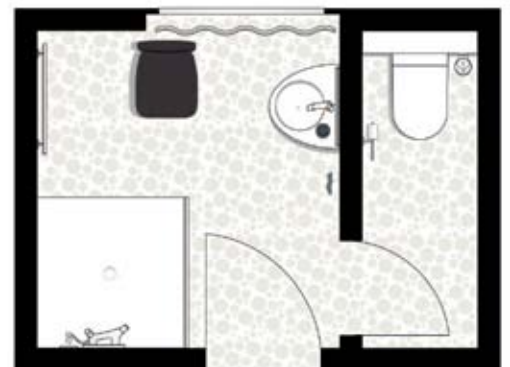

The sensual bathroom:
emotional and atmospheric

▲ Soft materials, indirect light and structured fabric wallpaper with a floral pattern create an atmospheric and natural atmosphere. The space-saving, wall-mounted wash basin Starck 2 from Duravit (fig. above) or an oval concealed basin (fig. below) integrate into the room perfectly.

▲ **6 m²**

This 6 m² floor plan illustrates how you can save space yet still create a cosy bathroom environment: the focal point of the bathroom is the wash basin in front of the window behind which the toilet area is located. Despite the smaller space, there is also a floor-level shower with a drying area.