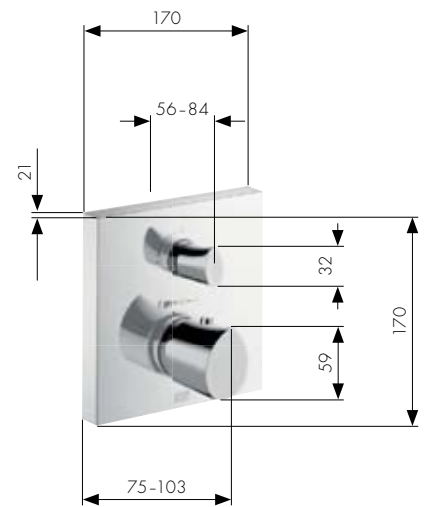

Shower

- 1 Thermostatic shower mixer for exposed fitting
  Product no. 12602000
- 2 Single lever shower mixer for concealed installation
  Product no. 12605000
  iBox® universal basic set (not shown)
  Product no. 01800180
- 3 Porter unit
  Product no. 12626000

Thermostat/Valve

- 4 Thermostat for concealed installation
  Product no. 12710000
  Highflow thermostat for concealed installation (not shown)
  Product no. 12711000
  iBox® universal basic set (not shown)
  Product no. 01800180
- 5 Thermostat with shut-off valve for concealed installation
  Product no. 12715000
  iBox® universal basic set (not shown)
  Product no. 01800180
- 6 Thermostat with shut-off and diverter valve for concealed installation
  Product no. 12716000
  iBox® universal basic set (not shown)
  Product no. 01800180