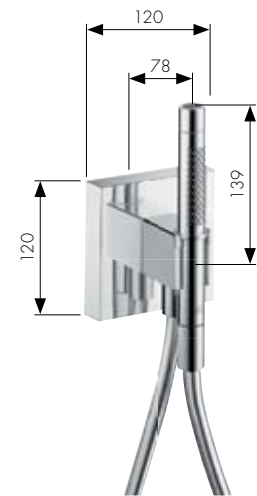

5 2-hole rim-mounted thermostatic bath mixer
Product no. 12422000
Basic set for 2-hole rim-mounted thermostatic bath mixer (not shown)
Product no. 13550180

Axor Starck Organic shower

1

2

3

Axor Starck Organic thermostat/valve