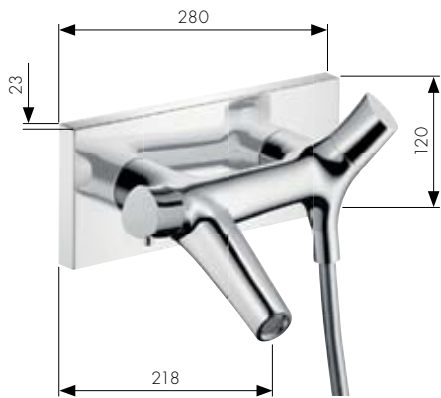

1

2

3

4

5

Bath

1 Thermostatic bath mixer for exposed fitting
Product no. 12410000

2 Single lever bath mixer for concealed installation
Product no. 12415000
Single lever bath mixer for concealed installation with Safety function (not shown)
Product no. 12416000
iBox® universal basic set (not shown)
Product no. 01800180

3 Bath spout
Product no. 12417000

4 4-hole rim-mounted thermostatic bath mixer
Product no. 12425000
Basic set for 4-hole rim-mounted thermostatic bath mixer (not shown)
Product no. 15460180
4-hole tile-mounted thermostatic bath mixer (not shown)
Product no. 12426000
Basic set for 4-hole tile-mounted thermostatic bath mixer (not shown)
Product no. 15465180

5 2-hole rim-mounted thermostatic bath mixer
Product no. 12422000
Basic set for 2-hole rim-mounted thermostatic bath mixer (not shown)
Product no. 13550180