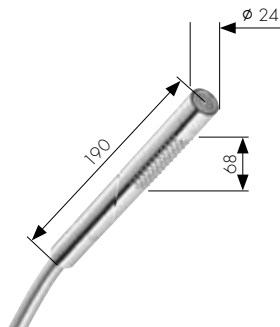

Axor Starck Organic shower/support

4