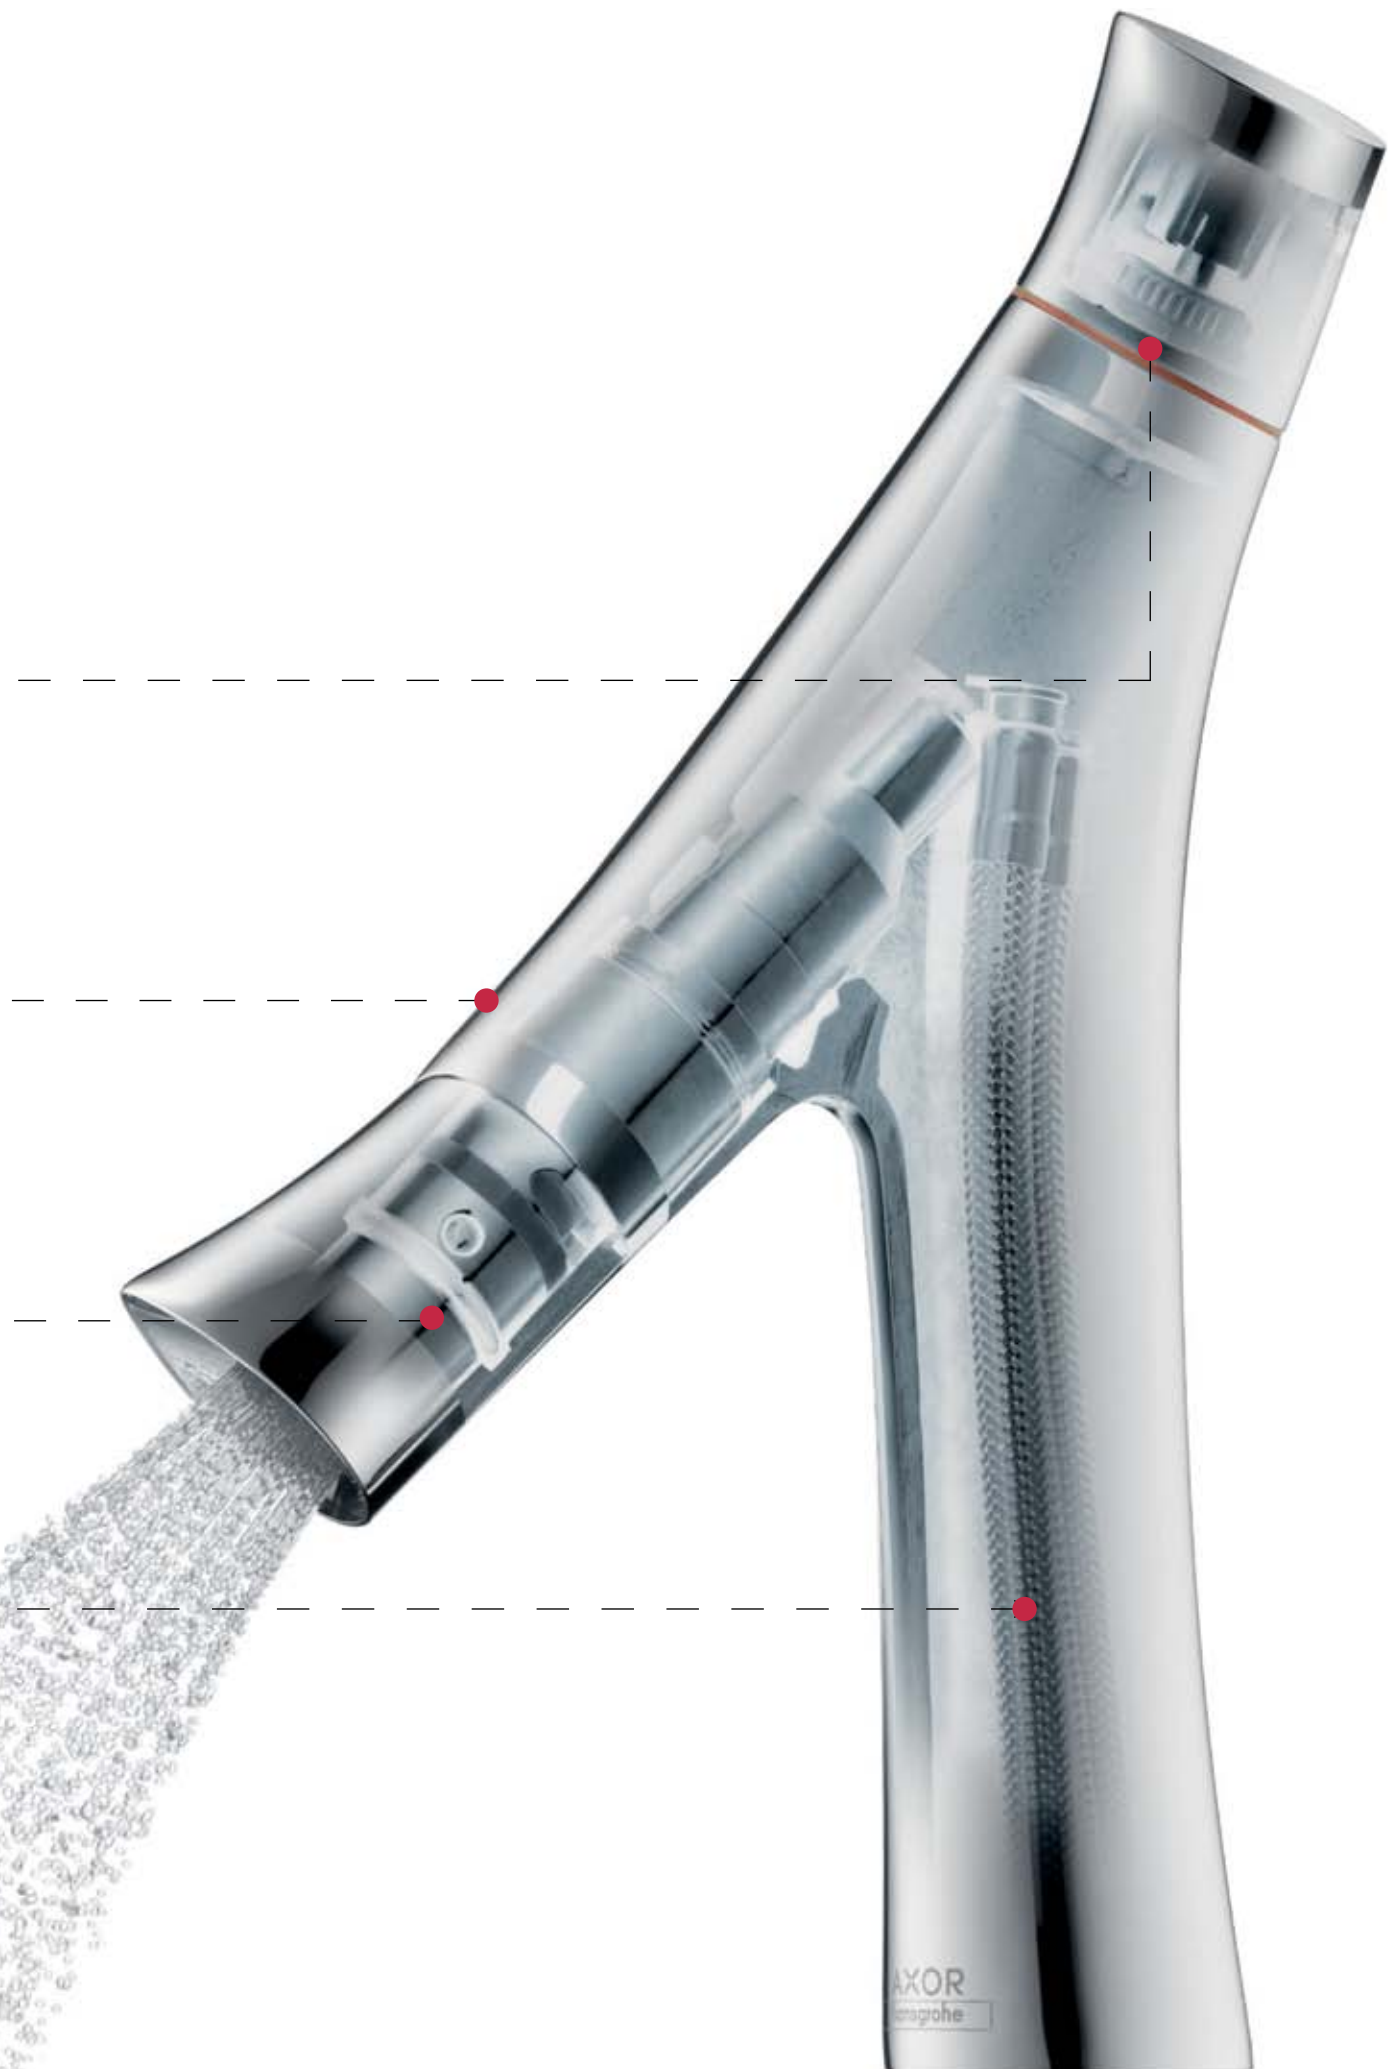

Water volume control

- ▶ Greater cleanliness and convenience thanks to direct operation on the spout
- ▶ Normal position at 3.5 l/min: highest level of functionality with a sensation of a high water volume while actually saving water
- ▶ Booster position for increasing the flow rate to 5 l/min
- ▶ Gradual water volume control with snap-in positions at 3.5 l/min (normal) and 5 l/min (booster)

Intentional pre-adjusted temperature of "cold" ensures that water is not unnecessarily heated.

Minimised usage of material on the mixer walls (hollow body). Approx. 1/3 less brass than in conventional products.

Flow limitation to an efficient 3.5 l/min. Improved water sensation with better functionality than conventional mixers.

Decoupled flow of water prevents the water from coming into direct contact with the mixer body. This keeps drinking water free from lead and nickel interference at all times.