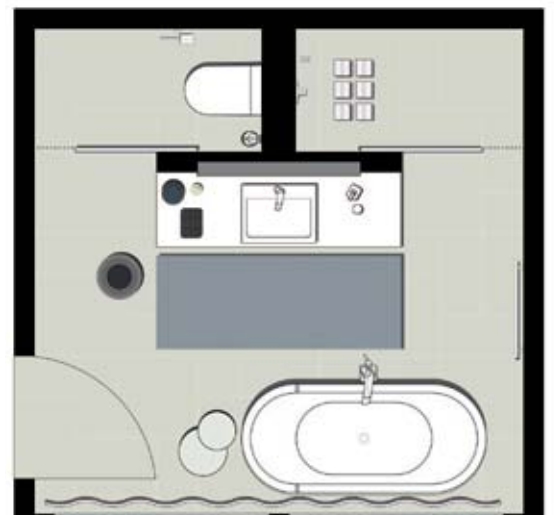

▲ **10.5 m²**

The room appears open yet is sensibly partitioned: this effect is created by the clearly structured room layout and the separation of the shower and toilet from the rest of the bathroom. The 10.5 m² also provide enough room for the free-standing bath tub and a wash basin console, which offers a great deal of storage space.