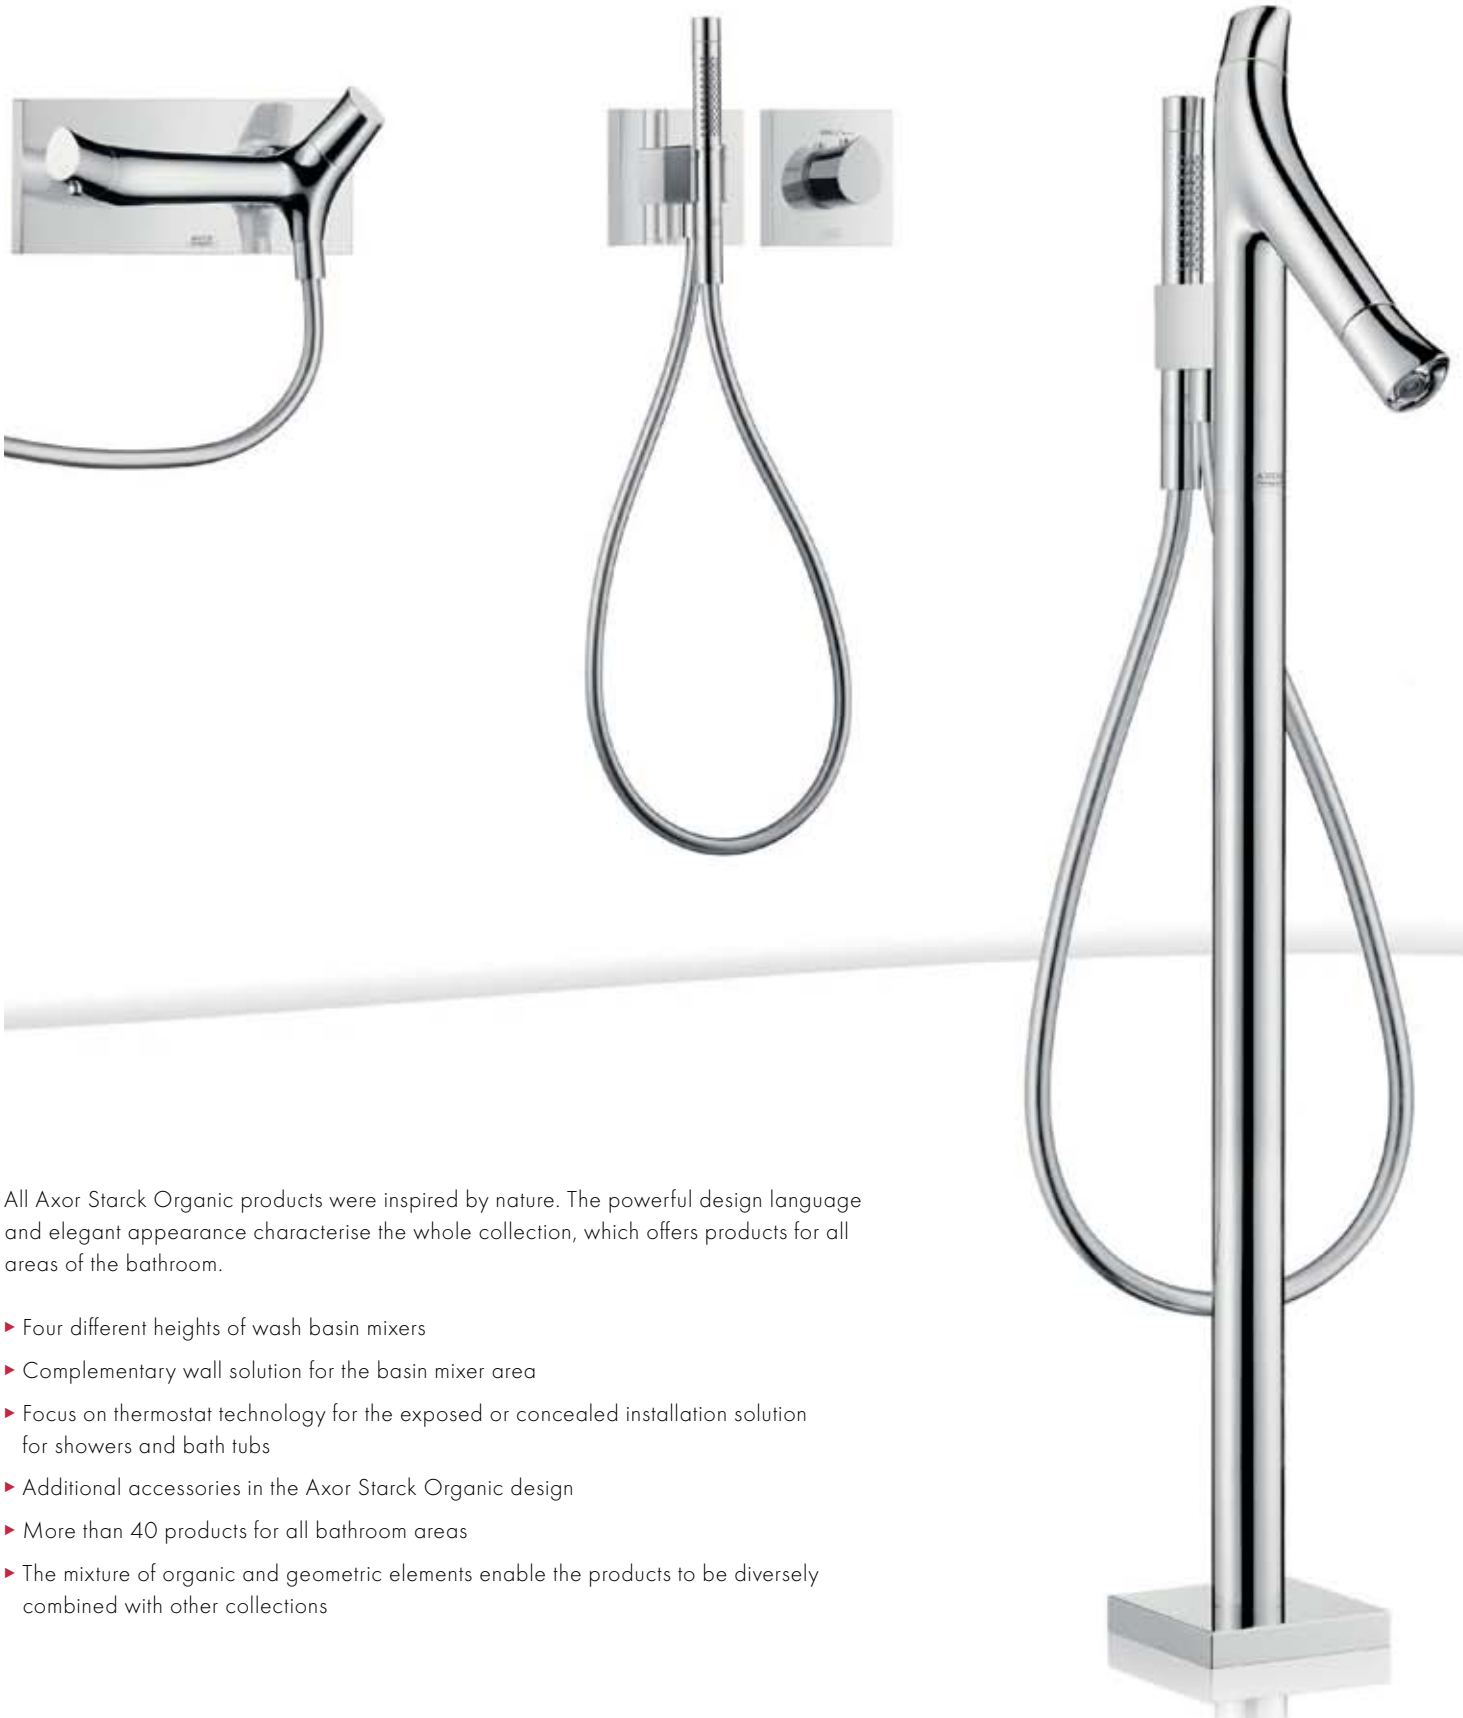

The organic, minimalist design language can be *harmoniously* found throughout the **entire** collection.

All Axor Starck Organic products were inspired by nature. The powerful design language and elegant appearance characterise the whole collection, which offers products for all areas of the bathroom.

- Four different heights of wash basin mixers
- Complementary wall solution for the basin mixer area
- Focus on thermostat technology for the exposed or concealed installation solution for showers and bath tubs
- Additional accessories in the Axor Starck Organic design
- More than 40 products for all bathroom areas
- The mixture of organic and geometric elements enable the products to be diversely combined with other collections