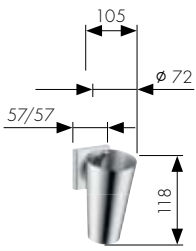

1

2

3

4

5

6

7

44
45

Accessories

- 1 Toothbrush tumbler
  Product no. 42734000
- 2 Soap dish
  Product no. 42733000
- 3 Grab rail
  Product no. 42730000
  Bath towel rail 600 mm
  Product no. 42706000
  Bath towel rail 800 mm
  Product no. 42708000

- 4 Towel holder
  Product no. 42720000
- 5 Towel hook
  Product no. 42737000
- 6 Roll holder
  Product no. 42736000
- 7 WC brush holder
  (wall-mounted)
  Product no. 42735000