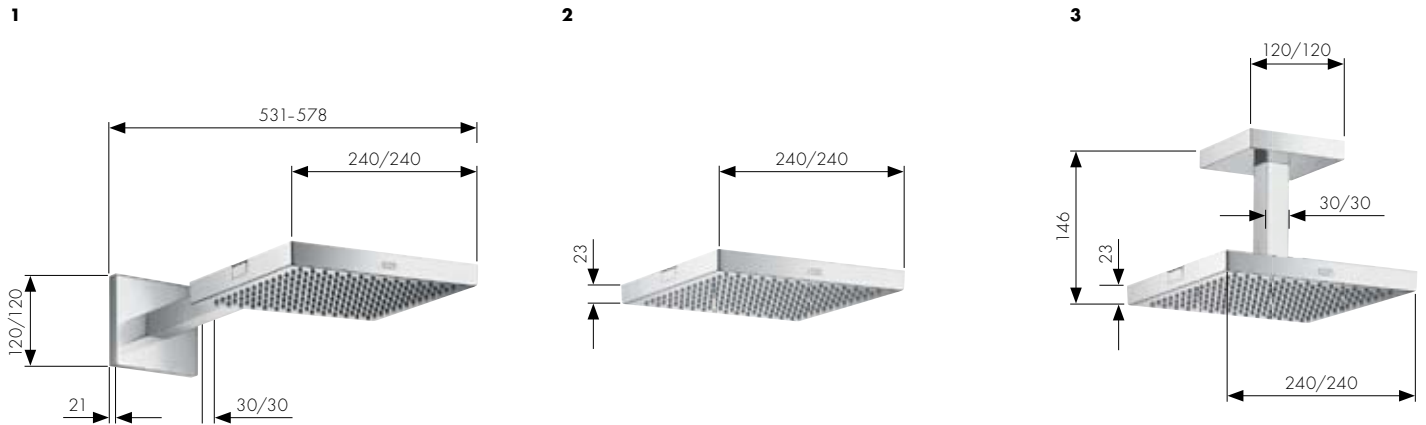

Showers

1 Overhead shower 24 x 24 with shower arm
Product no. 10925000
Basic set for overhead shower 24 x 24
with shower arm (not shown)
Product no. 10921180

2 Overhead shower 24 x 24 flush with ceiling
Product no. 10924000

3 Overhead shower 24 x 24 with ceiling connector
Product no. 10929000
Basic set for overhead shower 24 x 24
with shower arm (not shown)
Product no. 10921180

4 Shower module 12 x 12
Product no. 28491000
Basic set for shower module 12 x 12
Product no. 28486180

5 ShowerHeaven 72 x 72 without light
Product no. 10625800*
ShowerHeaven 72 x 72 with light (not shown)
Product no. 10627800*

6 ShowerHeaven 97 x 97 with light
Product no. 10623800*
ShowerHeaven 97 x 97 without light (not shown)
Product no. 10621800*

*Finish: stainless steel polished (-800)