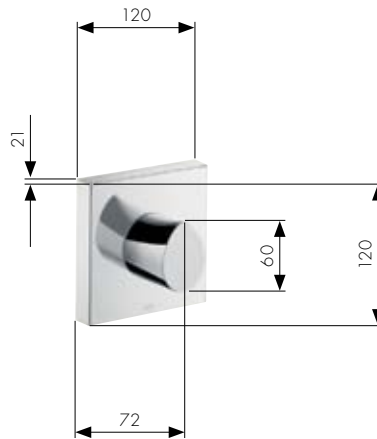

Axor Starck Organic thermostat/valve

1

2

3

Axor Starck Organic shower/support

4

5

6

42
43

Thermostat/Valve

1. 1 Highflow thermostat for concealed installation 12 x 12
   Product no. 12712000
   Basic set for Highflow thermostat for concealed installation 12 x 12 (not shown)
   Product no. 10754180
2. 2 Shut-off valve for concealed installation
   Product no. 12771000
   Basic set for shut-off valve
   Product no. 10971180
   for free installation with spindle **Product no. 15973180**
   ceramic seal **Product no. 15974180**
   with spindle **Product no. 15970180**

1. 3 Trio®/Quattro® shut-off and diverter valve for concealed installation 12 x 12
   Product no. 12731000
   Basic set Trio® **Product no. 15981180**
   Basic set Quattro® **Product no. 15930180**

Shower/Support

1. 4 Baton hand shower 2jet
   Product no. 28532000
   Baton hand shower 1jet (not shown)
   Product no. 10531000
2. 5 Shower set 2jet
   Product no. 27980000
   Shower set 1jet (not shown)
   Product no. 27983000
   Wall bar set (not shown)
   Product no. 27830000
3. 6 Porter unit
   Product no. 27515000