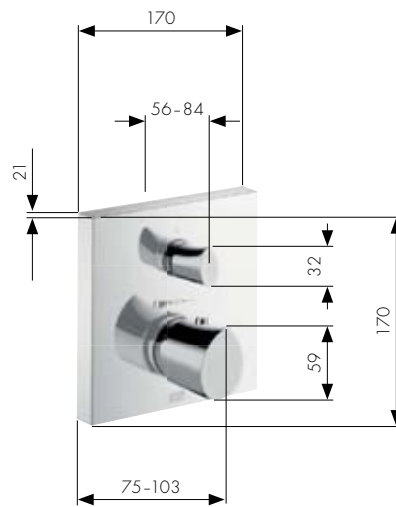

Axor Starck Organic shower

1

2

3

Axor Starck Organic thermostat/valve

4

5

6

Shower

- 1 Thermostatic shower mixer for exposed fitting
  Product no. 12602000
- 2 Single lever shower mixer for concealed installation
  Product no. 12605000
  iBox® universal basic set (not shown)
  Product no. 01800180
- 3 Porter unit
  Product no. 12626000

Thermostat/Valve

- 4 Thermostat for concealed installation
  Product no. 12710000
  Highflow thermostat for concealed installation (not shown)
  Product no. 12711000
  iBox® universal basic set (not shown)
  Product no. 01800180
- 5 Thermostat with shut-off valve for concealed installation
  Product no. 12715000
  iBox® universal basic set (not shown)
  Product no. 01800180
- 6 Thermostat with shut-off and diverter valve for concealed installation
  Product no. 12716000
  iBox® universal basic set (not shown)
  Product no. 01800180