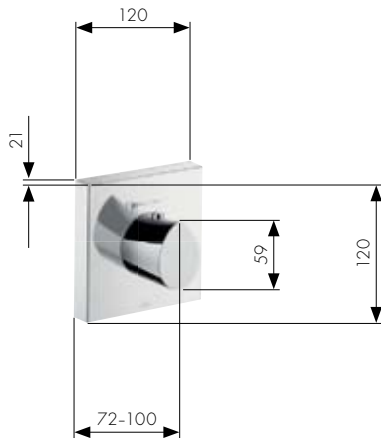

Axor Starck Organic thermostat/valve

1

2