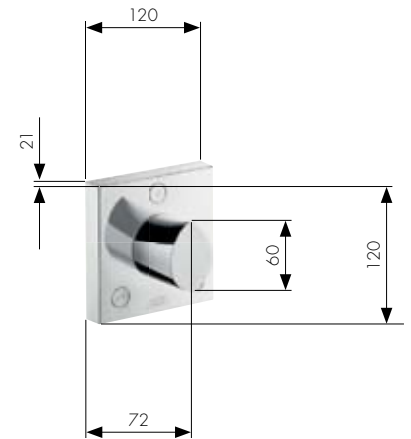

Axor Starck Organic thermostat/valve

1

2

3

Axor Starck Organic shower/support

4

5

6

42
43

Thermostat/Valve

1. 1 Highflow thermostat for concealed installation 12 x 12
   Product no. 12712000
   Basic set for Highflow thermostat for concealed installation 12 x 12 (not shown)
   Product no. 10754180
2. 2 Shut-off valve for concealed installation
   Product no. 12771000
   Basic set for shut-off valve
   Product no. 10971180
   for free installation with spindle **Product no. 15973180**
   ceramic seal **Product no. 15974180**
   with spindle **Product no. 15970180**

1. 3 Trio®/Quattro® shut-off and diverter valve for concealed installation 12 x 12
   Product no. 12731000
   Basic set Trio® **Product no. 15981180**
   Basic set Quattro® **Product no. 15930180**

Shower/Support

1. 4 Baton hand shower 2jet
   Product no. 28532000
   Baton hand shower 1jet (not shown)
   Product no. 10531000
2. 5 Shower set 2jet
   Product no. 27980000
   Shower set 1jet (not shown)
   Product no. 27983000
   Wall bar set (not shown)
   Product no. 27830000
3. 6 Porter unit
   Product no. 27515000