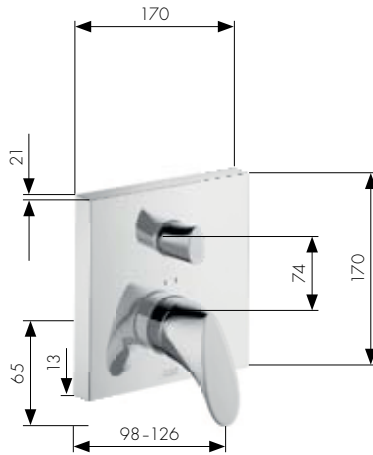

1

2

3

4

5

Bath

1 Thermostatic bath mixer for exposed fitting
Product no. 12410000

2 Single lever bath mixer for concealed installation
Product no. 12415000
Single lever bath mixer for concealed installation with Safety function (not shown)
Product no. 12416000
iBox® universal basic set (not shown)
Product no. 01800180

3 Bath spout
Product no. 12417000

4 4-hole rim-mounted thermostatic bath mixer
Product no. 12425000
Basic set for 4-hole rim-mounted thermostatic bath mixer (not shown)
Product no. 15460180
4-hole tile-mounted thermostatic bath mixer (not shown)
Product no. 12426000
Basic set for 4-hole tile-mounted thermostatic bath mixer (not shown)
Product no. 15465180

5 2-hole rim-mounted thermostatic bath mixer
Product no. 12422000
Basic set for 2-hole rim-mounted thermostatic bath mixer (not shown)
Product no. 13550180