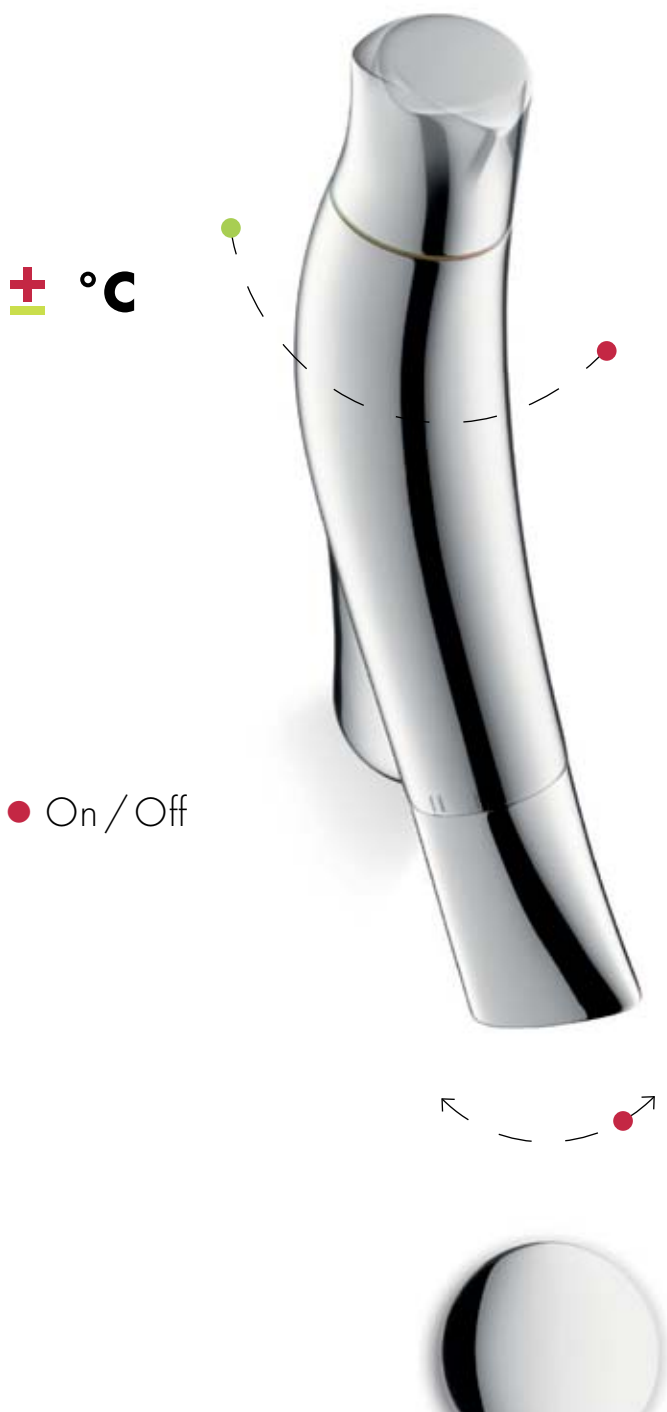

The innovative operating concept enables us to more consciously *experience* the *sustainable* use of the vital element of water. The **water volume** and **temperature** are separately controlled.

The newly designed two handle mixer from Axor Starck Organic is the next step in the evolution of mixer operation - away from the classic single lever mixers, with which the temperature and water volume are always simultaneously controlled. The mixer not only consumes water economically but also moves ergonomically: the temperature control is positioned at the top of the mixer while the regularly used handle for controlling the water volume is practically positioned at the lower end of the mixer on the spout.

Advantages of separate operation:

Temperature control

- Pre-adjustment to the personally preferred temperature or energy-saving cold setting
- Harmonious appearance in all positions
- Pre-adjustment prevents droplets and dirt marks - the handle rarely needs to be touched
- New, clear hot/cold markings:
  cold water = green (energy-saving);
  hot water = orange

Water volume control

- Greater cleanliness and convenience thanks to direct operation on the spout
- Normal position at 3.5 l/min: highest level of functionality with a sensation of a high water volume while actually saving water
- Booster position for increasing the flow rate to 5 l/min
- Gradual water volume control with snap-in positions at 3.5 l/min (normal) and 5 l/min (booster)