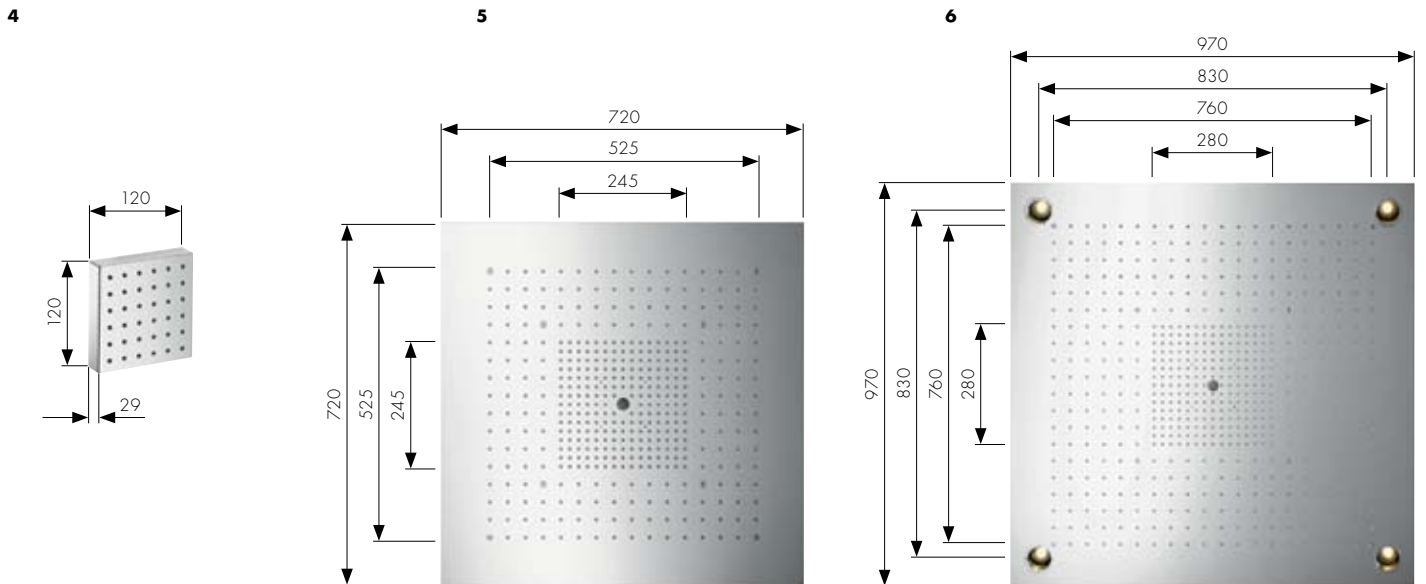

Showers

1 Overhead shower 24 x 24 with shower arm
Product no. 10925000
Basic set for overhead shower 24 x 24
with shower arm (not shown)
Product no. 10921180

2 Overhead shower 24 x 24 flush with ceiling
Product no. 10924000

3 Overhead shower 24 x 24 with ceiling connector
Product no. 10929000
Basic set for overhead shower 24 x 24
with shower arm (not shown)
Product no. 10921180

4 Shower module 12 x 12
Product no. 28491000
Basic set for shower module 12 x 12
Product no. 28486180

5 ShowerHeaven 72 x 72 without light
Product no. 10625800*
ShowerHeaven 72 x 72 with light (not shown)
Product no. 10627800*

6 ShowerHeaven 97 x 97 with light
Product no. 10623800*
ShowerHeaven 97 x 97 without light (not shown)
Product no. 10621800*

*Finish: stainless steel polished (-800)