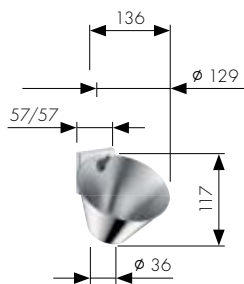

1

2

3

4

5

6

7

44
45

Accessories

- 1 Toothbrush tumbler
  Product no. 42734000
- 2 Soap dish
  Product no. 42733000
- 3 Grab rail
  Product no. 42730000
  Bath towel rail 600 mm
  Product no. 42706000
  Bath towel rail 800 mm
  Product no. 42708000

- 4 Towel holder
  Product no. 42720000
- 5 Towel hook
  Product no. 42737000
- 6 Roll holder
  Product no. 42736000
- 7 WC brush holder
  (wall-mounted)
  Product no. 42735000