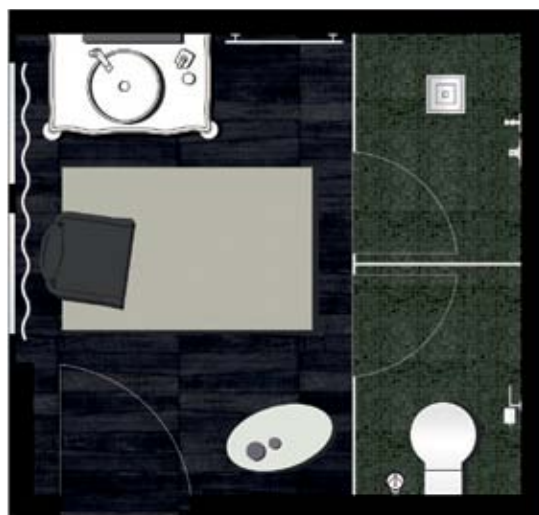

▲ **12 m²**

A higher quality of living in the bathroom can be achieved by dividing the feel-good and the functional areas: the toilet and the shower are both separated by a sliding glass door, which makes the small room appear larger. The shower mixers are positioned so that they can be operated without getting wet and the water temperature can be altered before stepping into the shower.