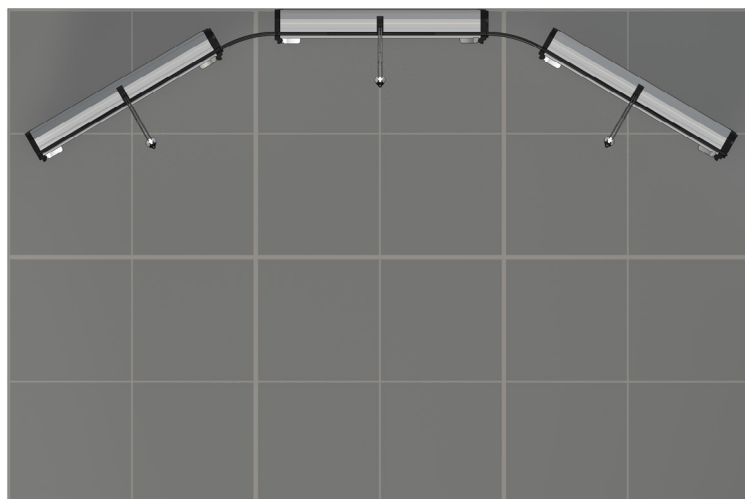

link²

Cad Drawing 06
5 Panel Kit
Stand 2175mm Height