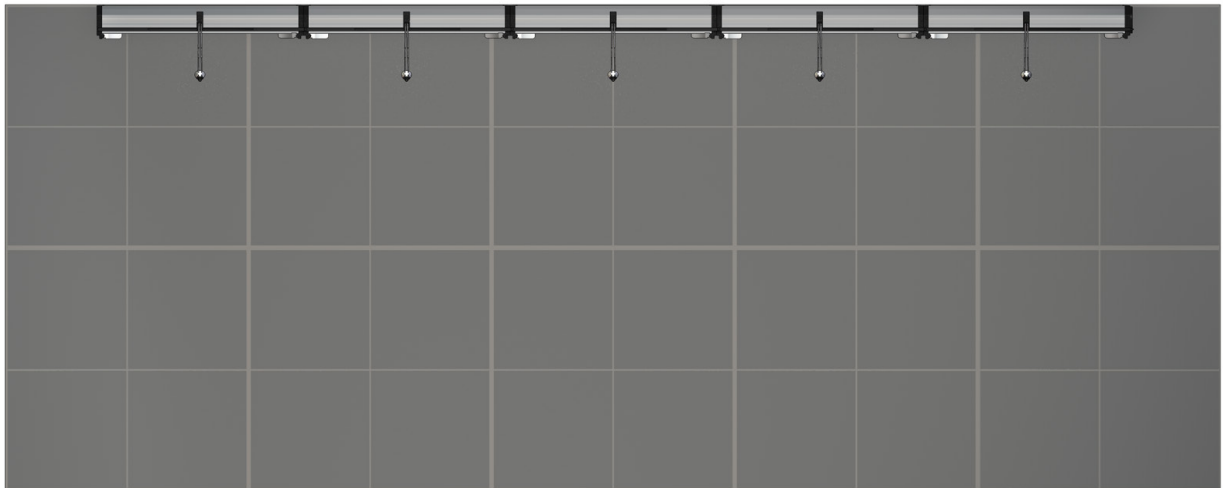

link²

Cad Drawing 05
5m x 2m
Stand 2175mm Height