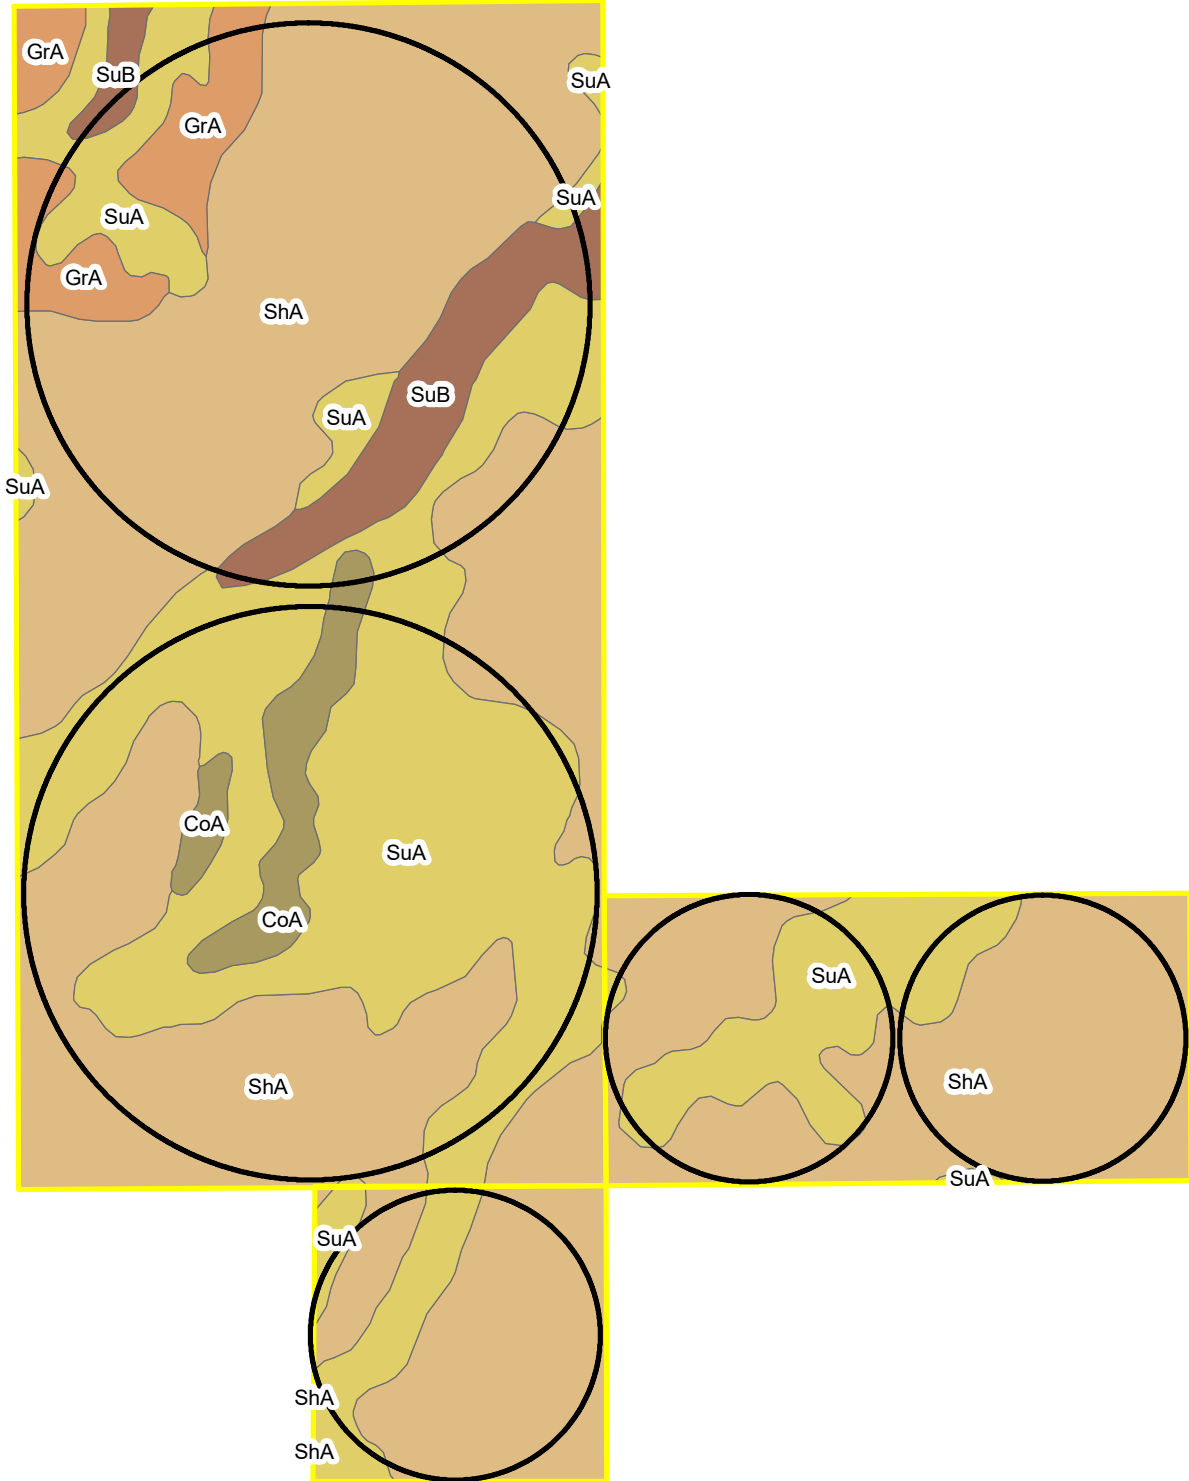

bing

© 2019 Microsoft Corporation © 2019 DigitalGlobe © CNES (2019) Distribution Airbus DS

Sherman 173

bing

© 2019 Microsoft Corporation © 2019 DigitalGlobe © CNES (2019) Distribution Airbus DS

Sherman 173  
Contour\_Map

Clift Land Brokers  
0 500 1,000 Feet  
Copyright [2011] by [Clift Land Brokers]

Sherman 173  
Rds

Sherman 173  
Soils