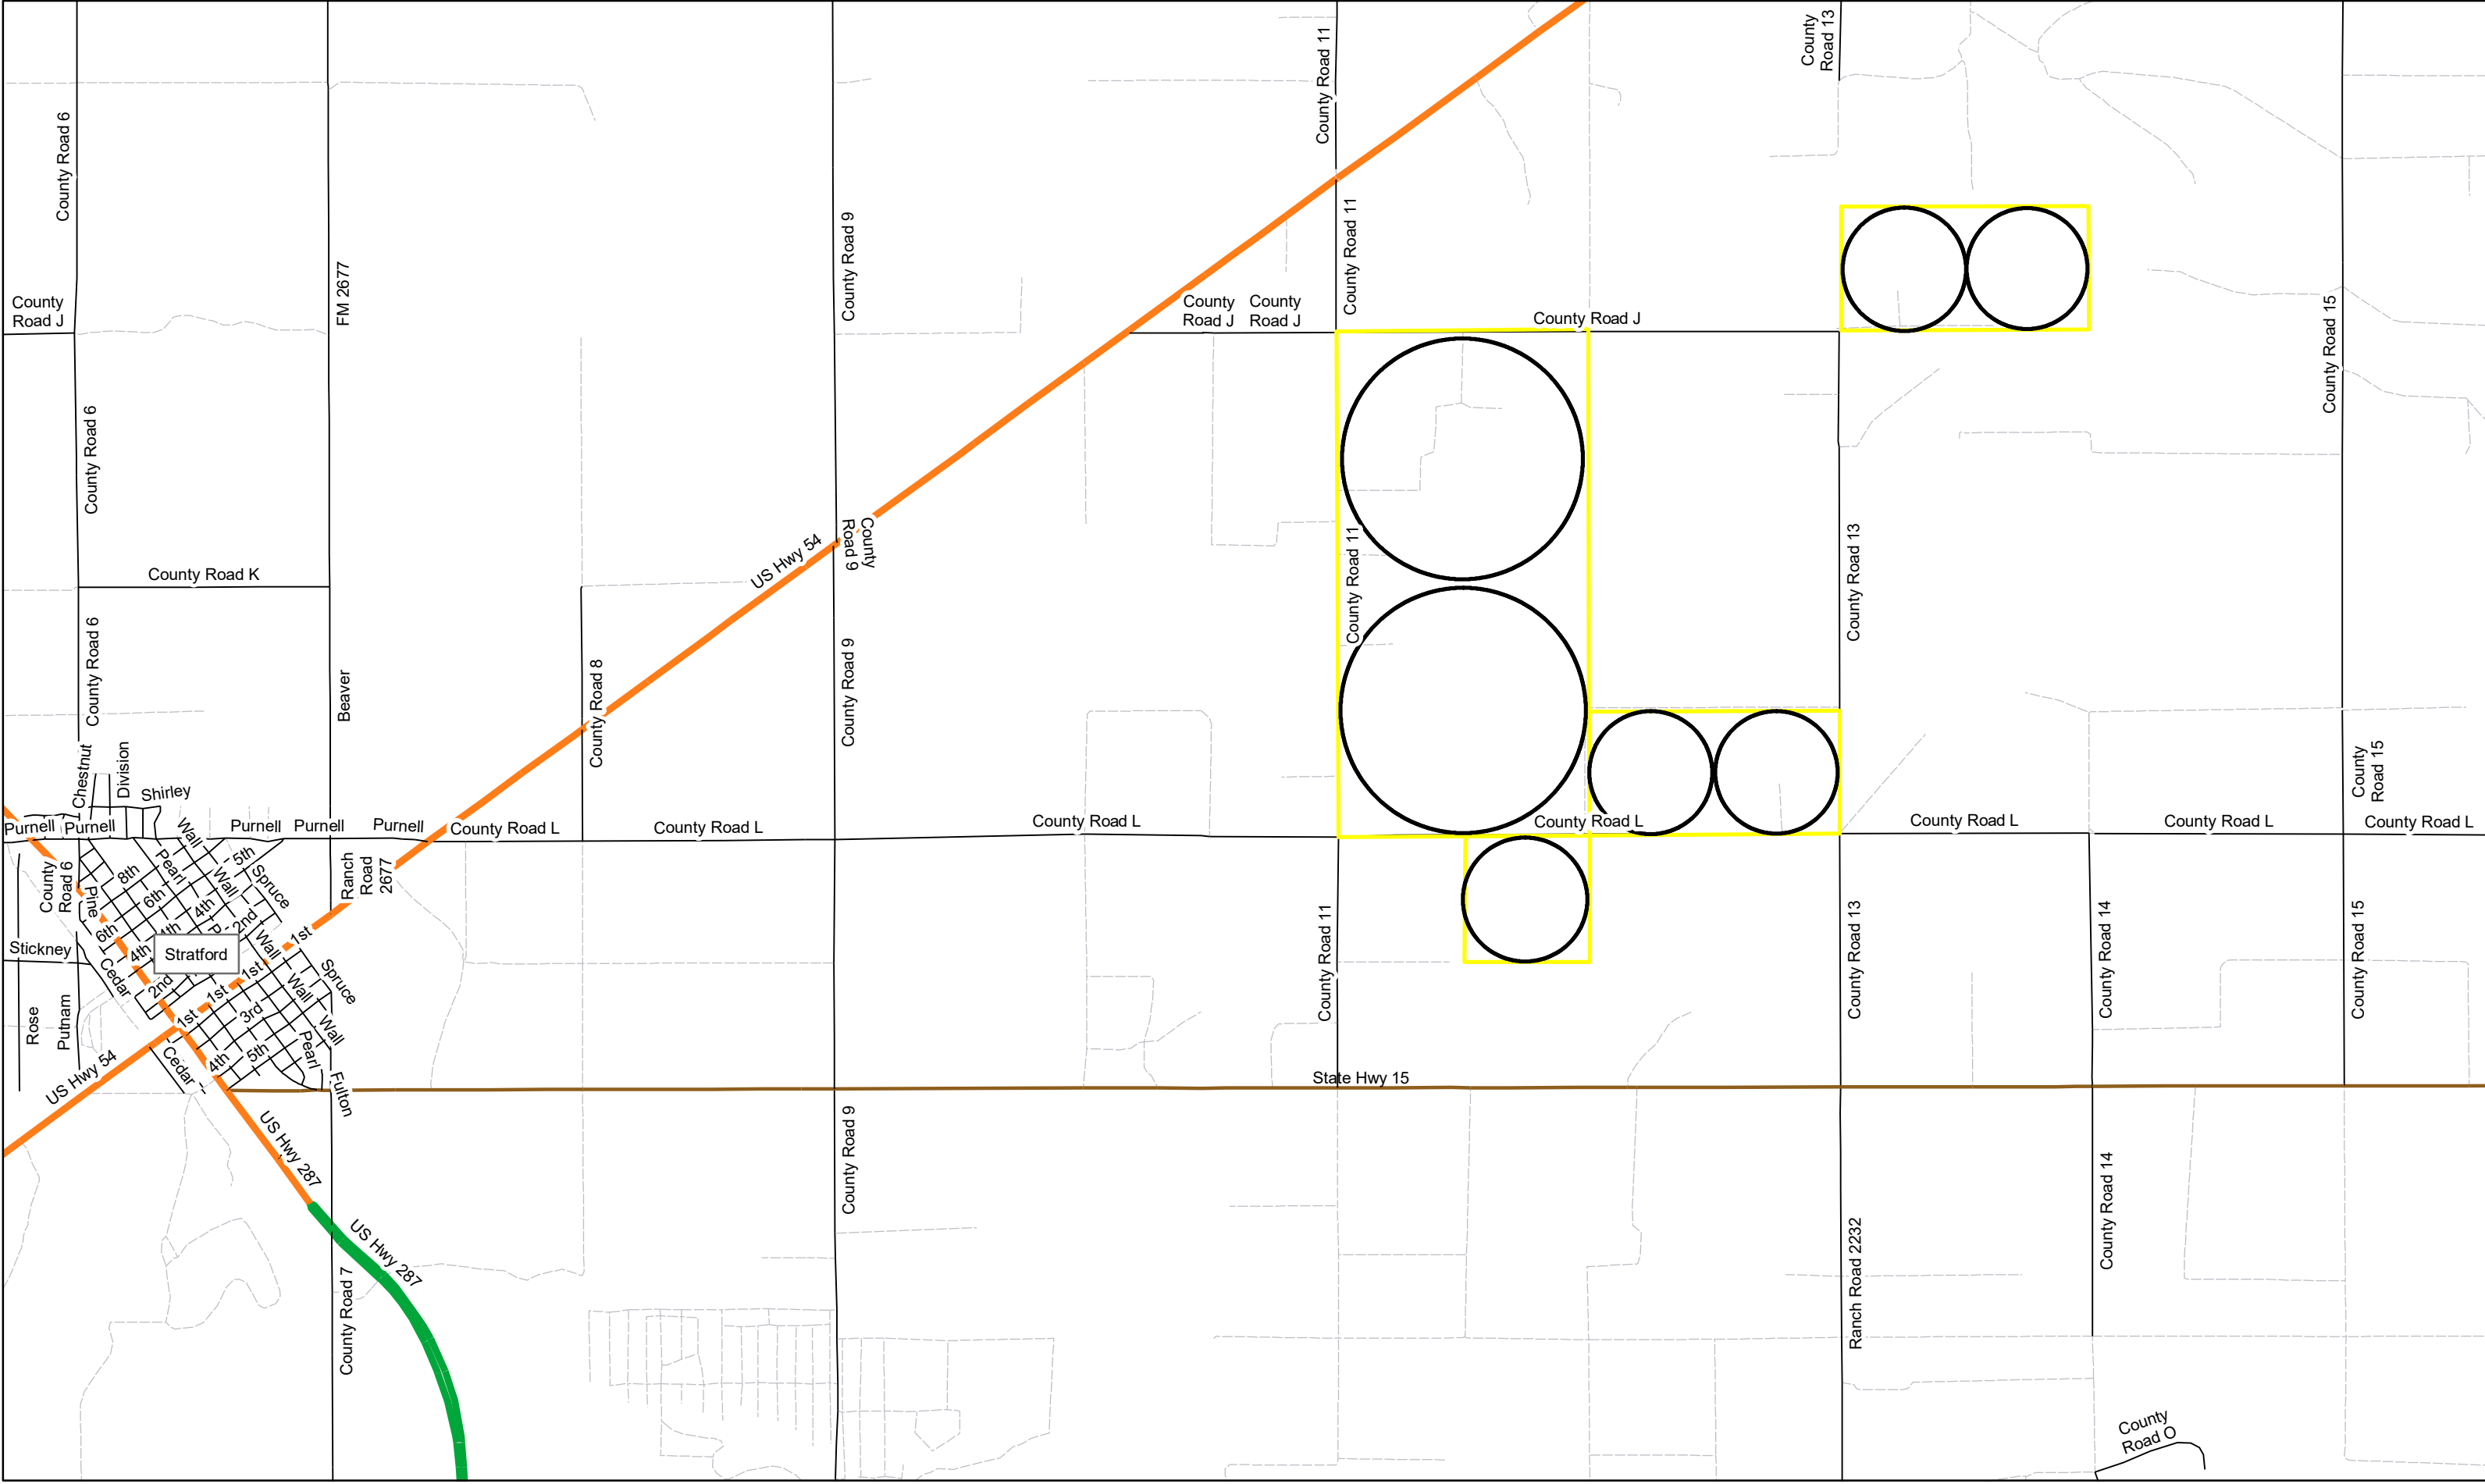

bing

© 2019 Microsoft Corporation © 2019 DigitalGlobe © CNES (2019) Distribution Airbus DS

Sherman 173

bing

© 2019 Microsoft Corporation © 2019 DigitalGlobe © CNES (2019) Distribution Airbus DS

Sherman 173  
Contour\_Map

Clift Land Brokers  
0 500 1,000 Feet  
Copyright [2011] by [Clift Land Brokers]

Sherman 173  
Rds

Sherman 173  
Soils