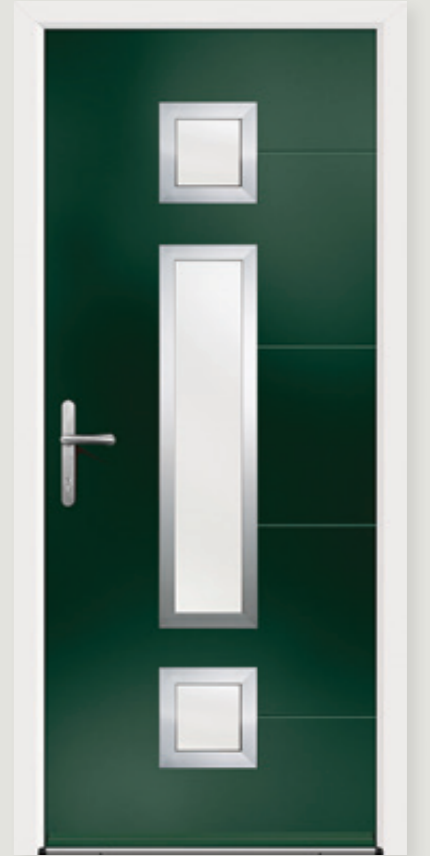

Glazing: Glazed
Colour: Green