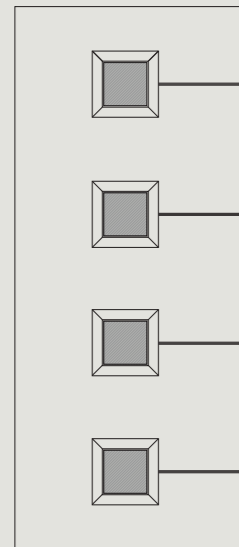

Como VX

Como ZY

Upgrade any door to an aluminium frame

Upgrade any door to an aluminium frame