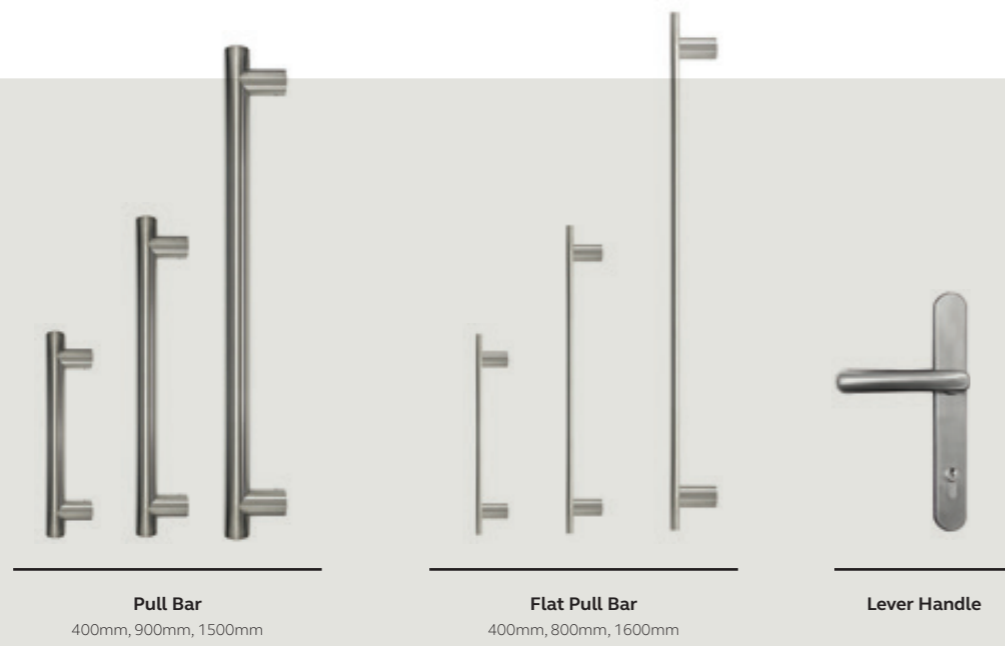

Upgrade any door to an aluminium frame

Vico V4

Glazing: N/A
Colour: Silver Grey

Glazing: Glazed
Colour: Black

Glazing: Bianco
Colour: Blue

Glazing: Fora
Colour: Slate

Upgrade any door to an aluminium frame

Contemporary Hardware.

Pull Bar
400mm, 900mm, 1500mm

Flat Pull Bar
400mm, 800mm, 1600mm

Lever Handle

Centre Escutcheon

D Bar

Letterplate

Design your door online!

Use our online door designer to pick your door style, colour, glass and hardware to visualise your dream door.