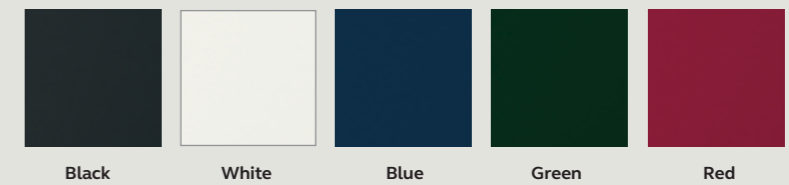

Carefully crafted specialist glass designs have been exclusively created for the Virtu-AL door range.

Upgrade your frame to aluminium

All doors are available in your choice of PVCu or aluminium frame. See aluminium frame examples on the following pages.

PVCu Frame

Aluminium Frame

Personalise your door

Standard Colours

Superior Colours

Colour Match

Much like aluminium doors, Virtu-AL can be powder-coated with any RAL colour in our state-of-the-art paint studio.

Colours are as accurate as the printing process allows. Due to the hand painting and staining process, we can't guarantee an exact colour match between the door and the external door frame.

Como VX

Glazing: Glazed
Colour: Anthracite

Glazing: Claro
Colour: Midnight

Como ZY

Glazing: Claro
Colour: Anthracite

Glazing: Glazed
Colour: Green

Upgrade any door to an aluminium frame

Upgrade any door to an aluminium frame

Glazing: Belice
Colour: Black