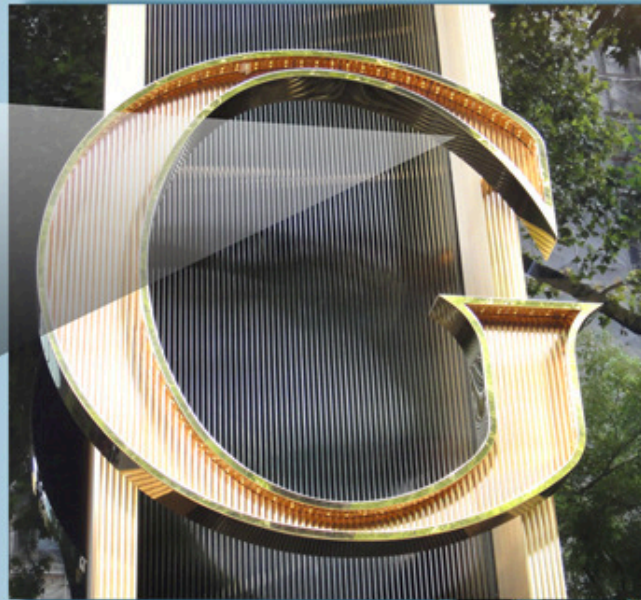

StainlessArt®
SA-200TC
(Hairline Titanium Copper)