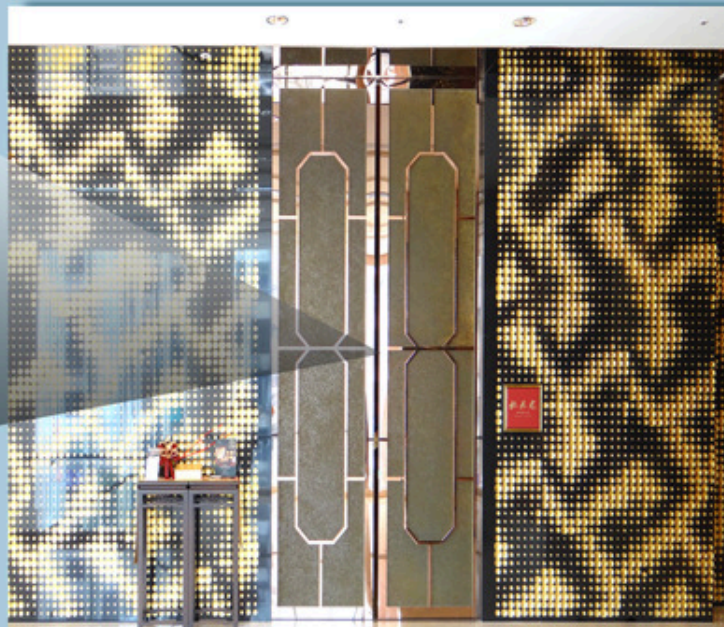

StainlessArt®
SA-800
(Mirror)