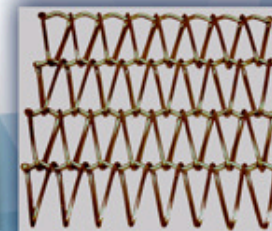

StainlessArt®
SAW-017TC
(Wiremesh Titanium Copper)